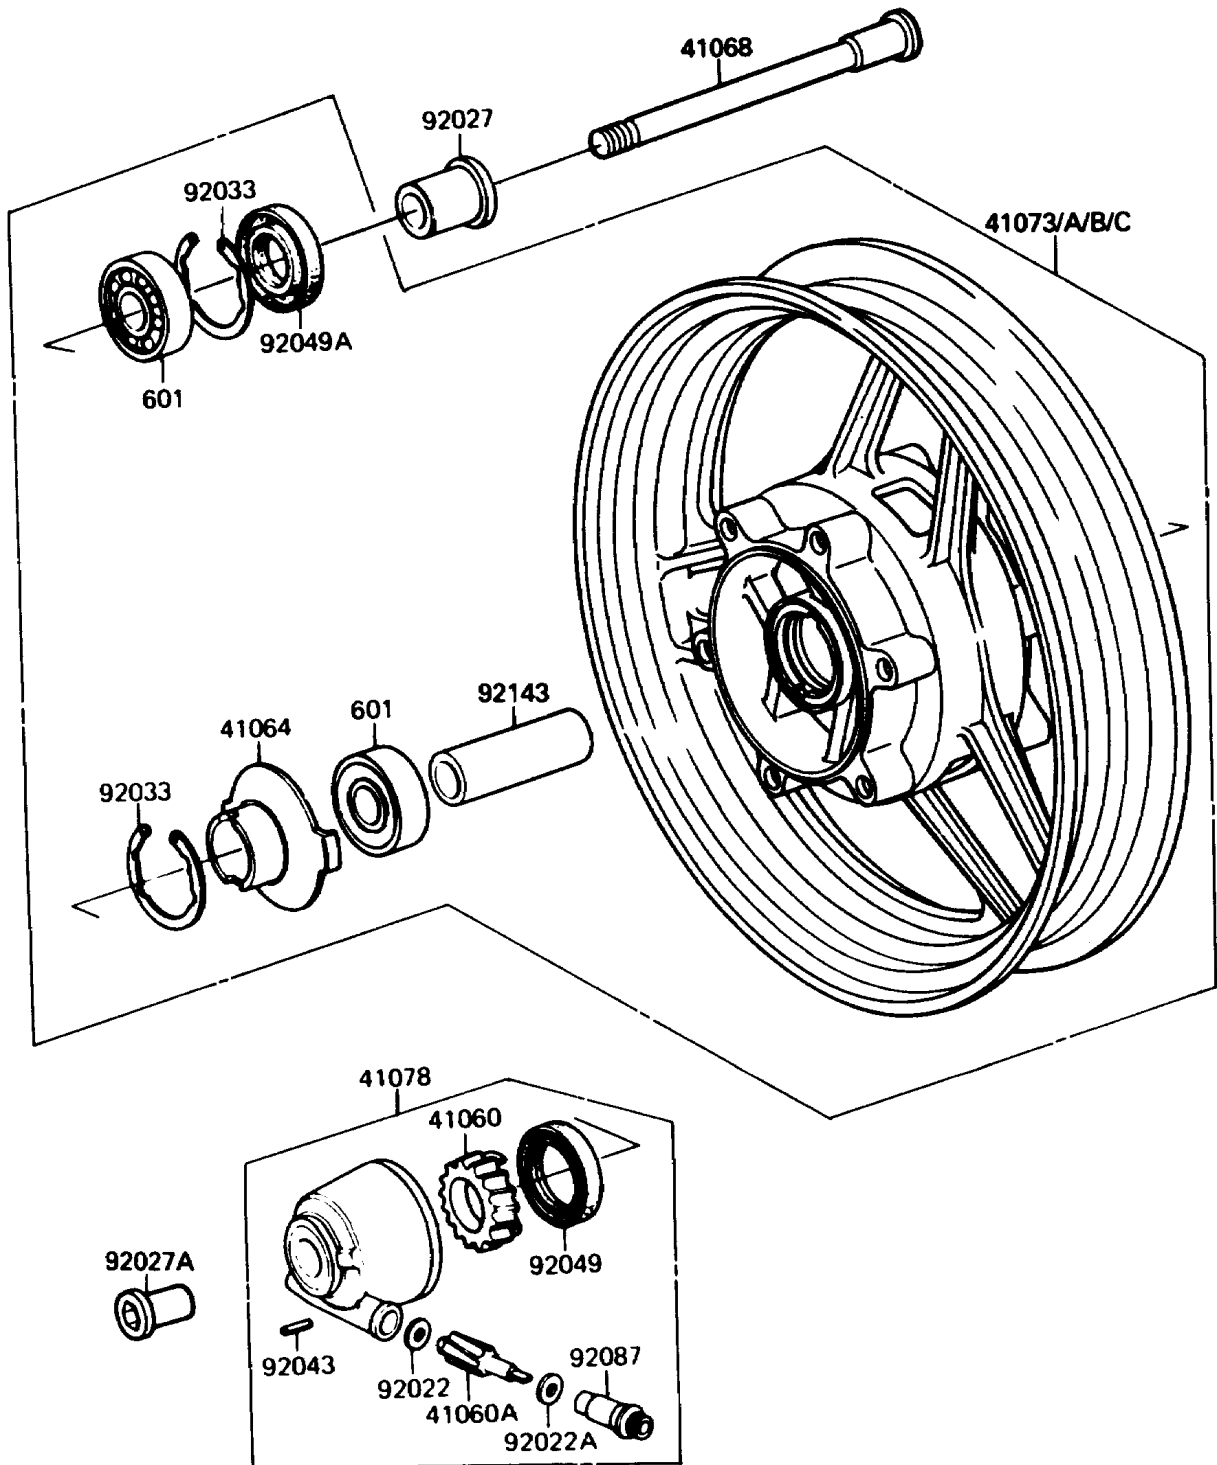

1987 NINJA® 750R PARTS DIAGRAM

Front Wheel

F2230-0147

1987 NINJA® 750R PARTS LIST

Front Wheel

ITEM NAME	PART NUMBER	QUANTITY
BEARING-BALL,#6302UG (Ref # 601)	601B6302UG	2
GEAR-METER SCREW,24T (Ref # 41060)	41060-1025	1
GEAR-METER SCREW,9T (Ref # 41060A)	41060-1035	1
RECEIVER-SPEEDOMETER (Ref # 41064)	41064-1006	1
AXLE,FR (Ref # 41068)	41068-1233	1
WHEEL-ASSY,FR,BLACK (Ref # 41073A)	41073-1344-R2	1
CASE-ASSY-METER GEAR (Ref # 41078)	41078-1057	1
WASHER,5.1X9X0.4 (Ref # 92022)	41063-001	1
WASHER,5.1X10X1 (Ref # 92022A)	92022-1062	1
COLLAR,L=34 (Ref # 92027)	92027-1118	1
COLLAR,FR AXLE,L=36.5 (Ref # 92027A)	92027-1726	1
RING-SNAP,42MM (Ref # 92033)	92033-1041	2
PIN,SPRING (Ref # 92043)	41082-001	1
SEAL-OIL,BJN30427-C3 (Ref # 92049)	92049-1057	1
SEAL-OIL,BJN22425 (Ref # 92049A)	92049-1058	1
BUSHING-METER GEAR (Ref # 92087)	92087-1002	1
COLLAR,15.2X22X67 (Ref # 92143)	92143-1033	1