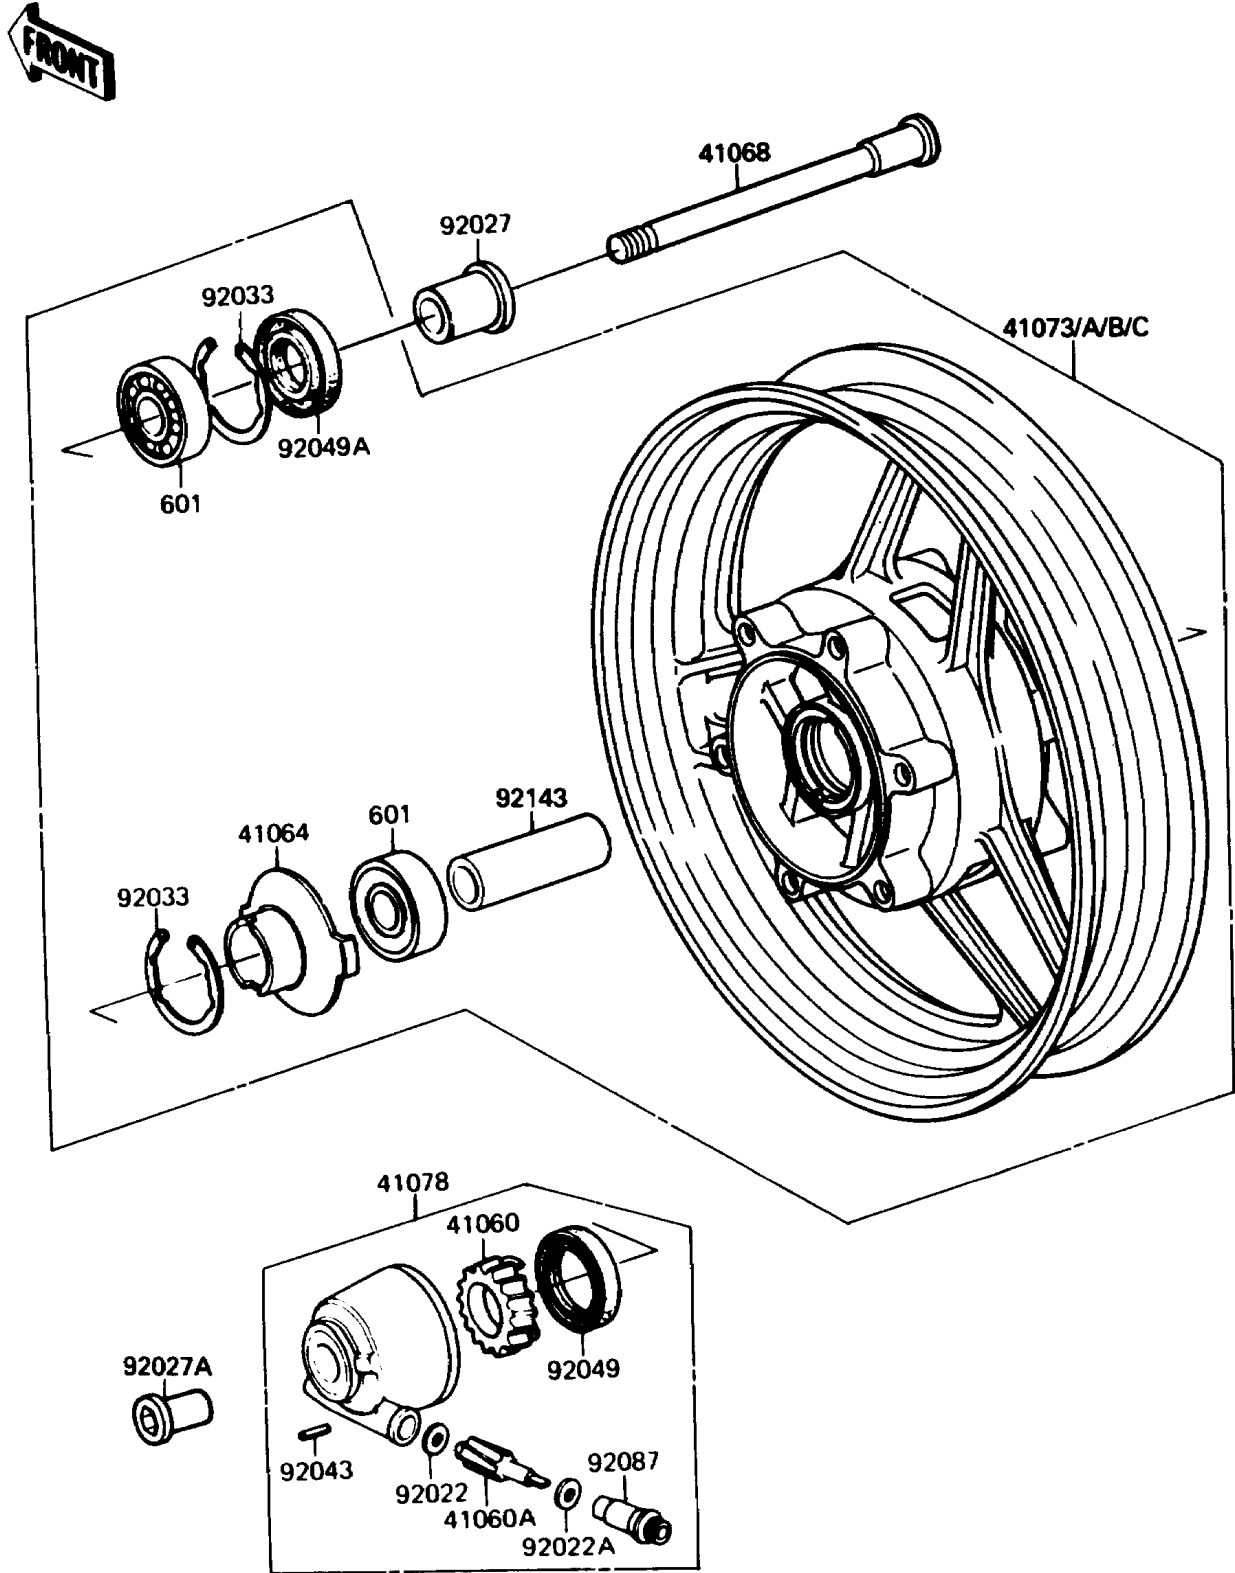

1987 NINJA® 750R PARTS DIAGRAM

Front Wheel

F2230-0147

1987 NINJA® 750R PARTS LIST

Front Wheel

ITEM NAME	PART NUMBER	QUANTITY
BEARING-BALL,#6302UG (Ref # 601)	601B6302UG	2
GEAR-METER SCREW,24T (Ref # 41060)	41060-1025	1
GEAR-METER SCREW,9T (Ref # 41060A)	41060-1035	1
RECEIVER-SPEEDOMETER (Ref # 41064)	41064-1006	1
AXLE,FR (Ref # 41068)	41068-1233	1
WHEEL-ASSY,FR,BLACK (Ref # 41073A)	41073-1344-R2	1
CASE-ASSY-METER GEAR (Ref # 41078)	41078-1057	1
WASHER,5.1X9X0.4 (Ref # 92022)	41063-001	1
WASHER,5.1X10X1 (Ref # 92022A)	92022-1062	1
COLLAR,L=34 (Ref # 92027)	92027-1118	1
COLLAR,FR AXLE,L=36.5 (Ref # 92027A)	92027-1726	1
RING-SNAP,42MM (Ref # 92033)	92033-1041	2
PIN,SPRING (Ref # 92043)	41082-001	1
SEAL-OIL,BJN30427-C3 (Ref # 92049)	92049-1057	1
SEAL-OIL,BJN22425 (Ref # 92049A)	92049-1058	1
BUSHING-METER GEAR (Ref # 92087)	92087-1002	1
COLLAR,15.2X22X67 (Ref # 92143)	92143-1033	1