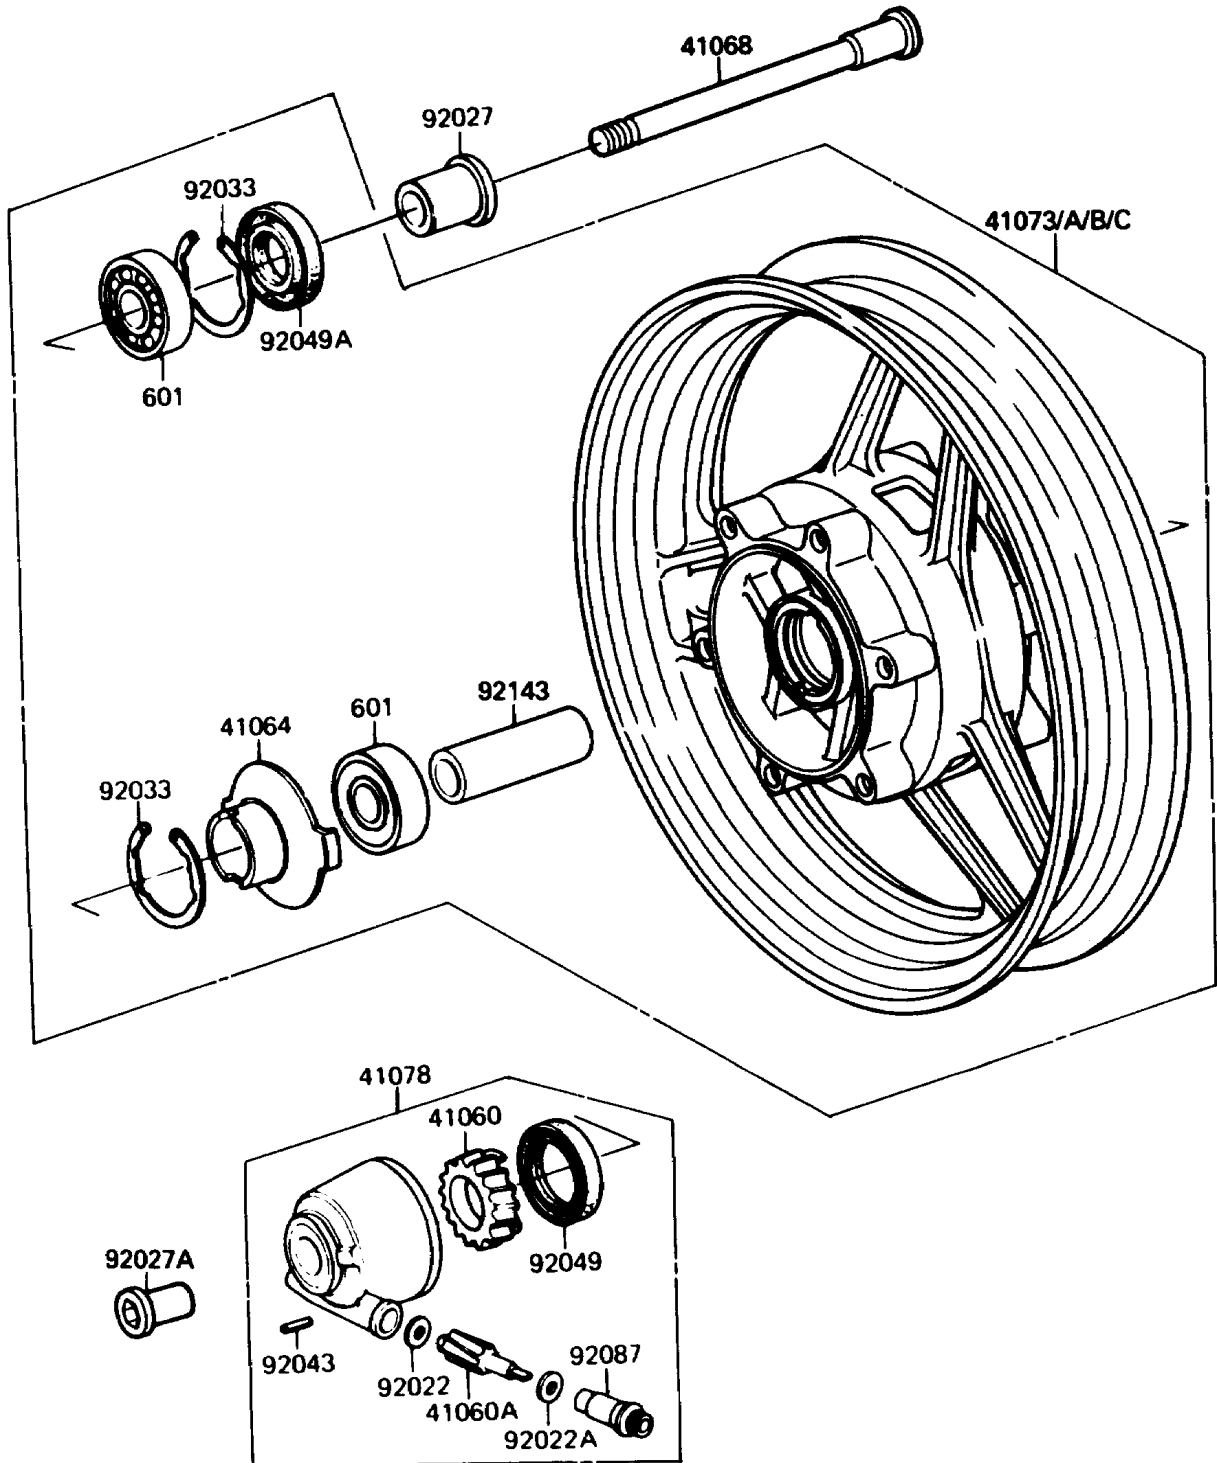

1988 NINJA® 750R PARTS DIAGRAM

Front Wheel

F2230-0147

1988 NINJA® 750R PARTS LIST

Front Wheel

ITEM NAME	PART NUMBER	QUANTITY
BEARING-BALL,#6302UG (Ref # 601)	601B6302UG	2
GEAR-METER SCREW,24T (Ref # 41060)	41060-1025	1
GEAR-METER SCREW,9T (Ref # 41060A)	41060-1035	1
RECEIVER-SPEEDOMETER (Ref # 41064)	41064-1006	1
AXLE,FR (Ref # 41068)	41068-1233	1
WHEEL-ASSY,FR,SILVER NO.1 (Ref # 41073C)	41073-1344-V5	1
CASE-ASSY-METER GEAR (Ref # 41078)	41078-1057	1
WASHER,5.1X9X0.4 (Ref # 92022)	41063-001	1
WASHER,5.1X10X1 (Ref # 92022A)	92022-1062	1
COLLAR,L=34 (Ref # 92027)	92027-1118	1
COLLAR,FR AXLE,L=36.5 (Ref # 92027A)	92027-1726	1
RING-SNAP,42MM (Ref # 92033)	92033-1041	2
PIN,SPRING (Ref # 92043)	41082-001	1
SEAL-OIL,BJN30427-C3 (Ref # 92049)	92049-1057	1
SEAL-OIL,BJN22425 (Ref # 92049A)	92049-1058	1
BUSHING-METER GEAR (Ref # 92087)	92087-1002	1
COLLAR,15.2X22X67 (Ref # 92143)	92143-1033	1