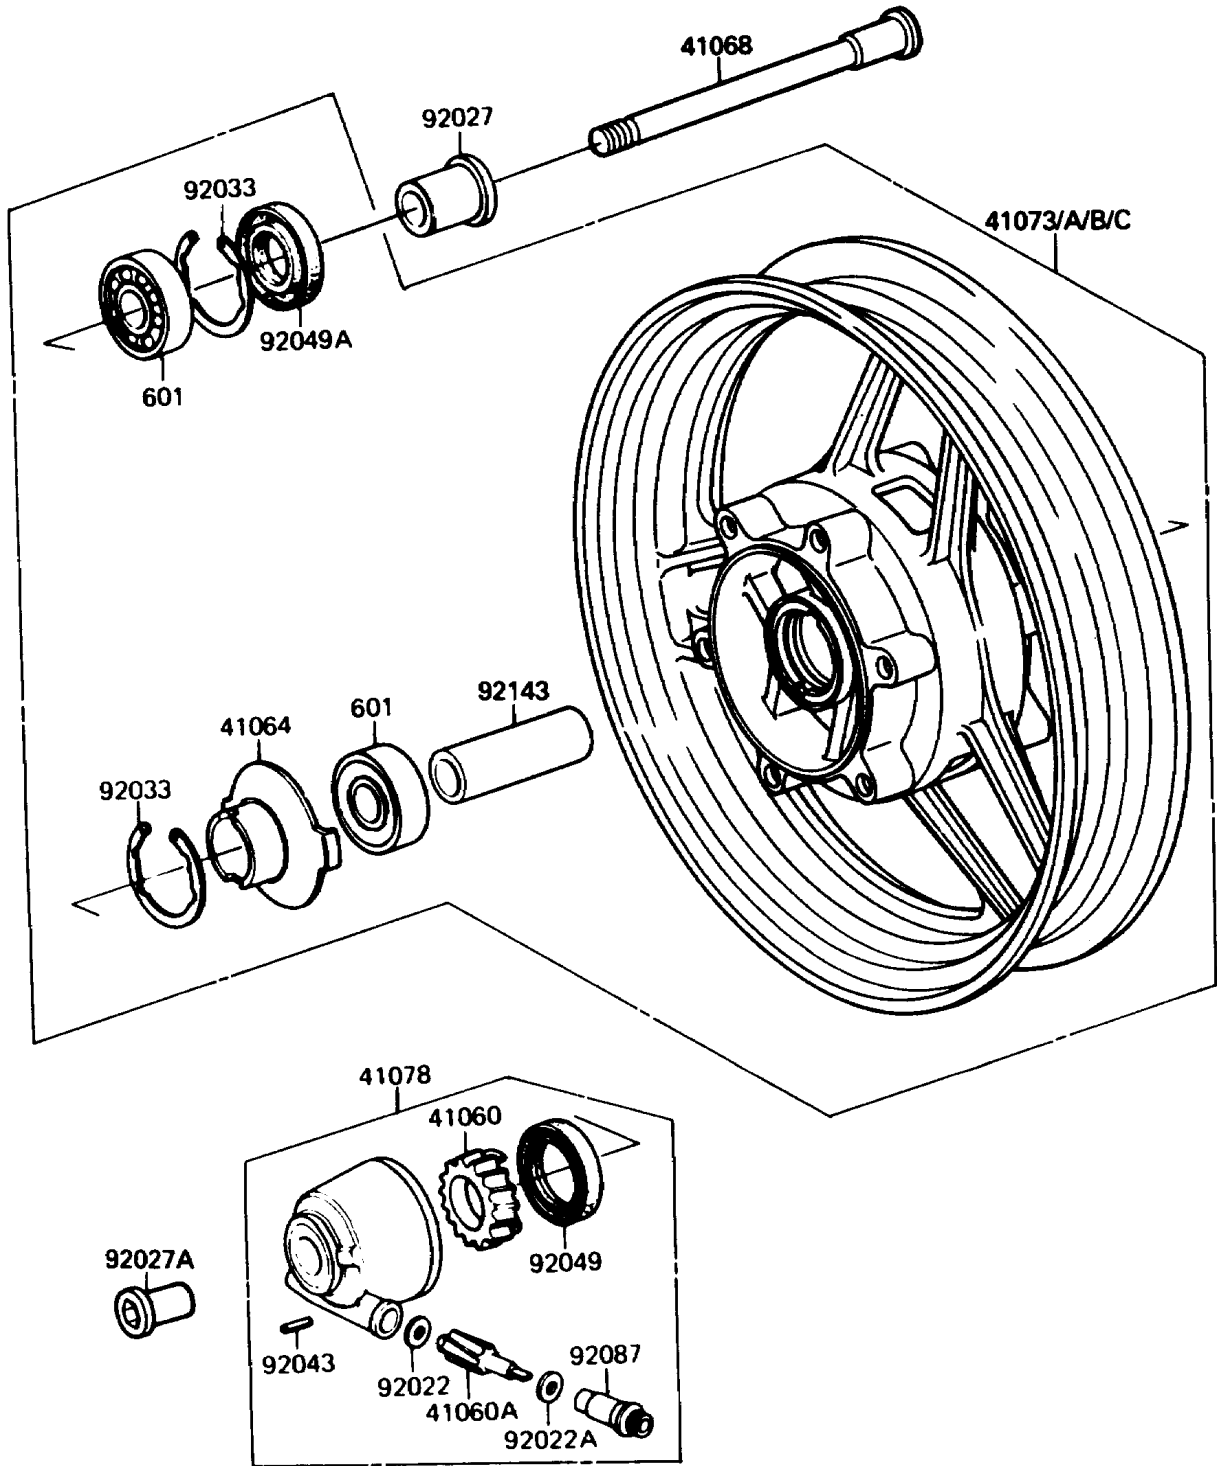

1988 NINJA® 750R PARTS DIAGRAM

Front Wheel

F2230-0147

1988 NINJA® 750R PARTS LIST

Front Wheel

ITEM NAME	PART NUMBER	QUANTITY
BEARING-BALL,#6302UG (Ref # 601)	601B6302UG	2
GEAR-METER SCREW,24T (Ref # 41060)	41060-1025	1
GEAR-METER SCREW,9T (Ref # 41060A)	41060-1035	1
RECEIVER-SPEEDOMETER (Ref # 41064)	41064-1006	1
AXLE,FR (Ref # 41068)	41068-1233	1
WHEEL-ASSY,FR,SILVER NO.1 (Ref # 41073C)	41073-1344-V5	1
CASE-ASSY-METER GEAR (Ref # 41078)	41078-1057	1
WASHER,5.1X9X0.4 (Ref # 92022)	41063-001	1
WASHER,5.1X10X1 (Ref # 92022A)	92022-1062	1
COLLAR,L=34 (Ref # 92027)	92027-1118	1
COLLAR,FR AXLE,L=36.5 (Ref # 92027A)	92027-1726	1
RING-SNAP,42MM (Ref # 92033)	92033-1041	2
PIN,SPRING (Ref # 92043)	41082-001	1
SEAL-OIL,BJN30427-C3 (Ref # 92049)	92049-1057	1
SEAL-OIL,BJN22425 (Ref # 92049A)	92049-1058	1
BUSHING-METER GEAR (Ref # 92087)	92087-1002	1
COLLAR,15.2X22X67 (Ref # 92143)	92143-1033	1