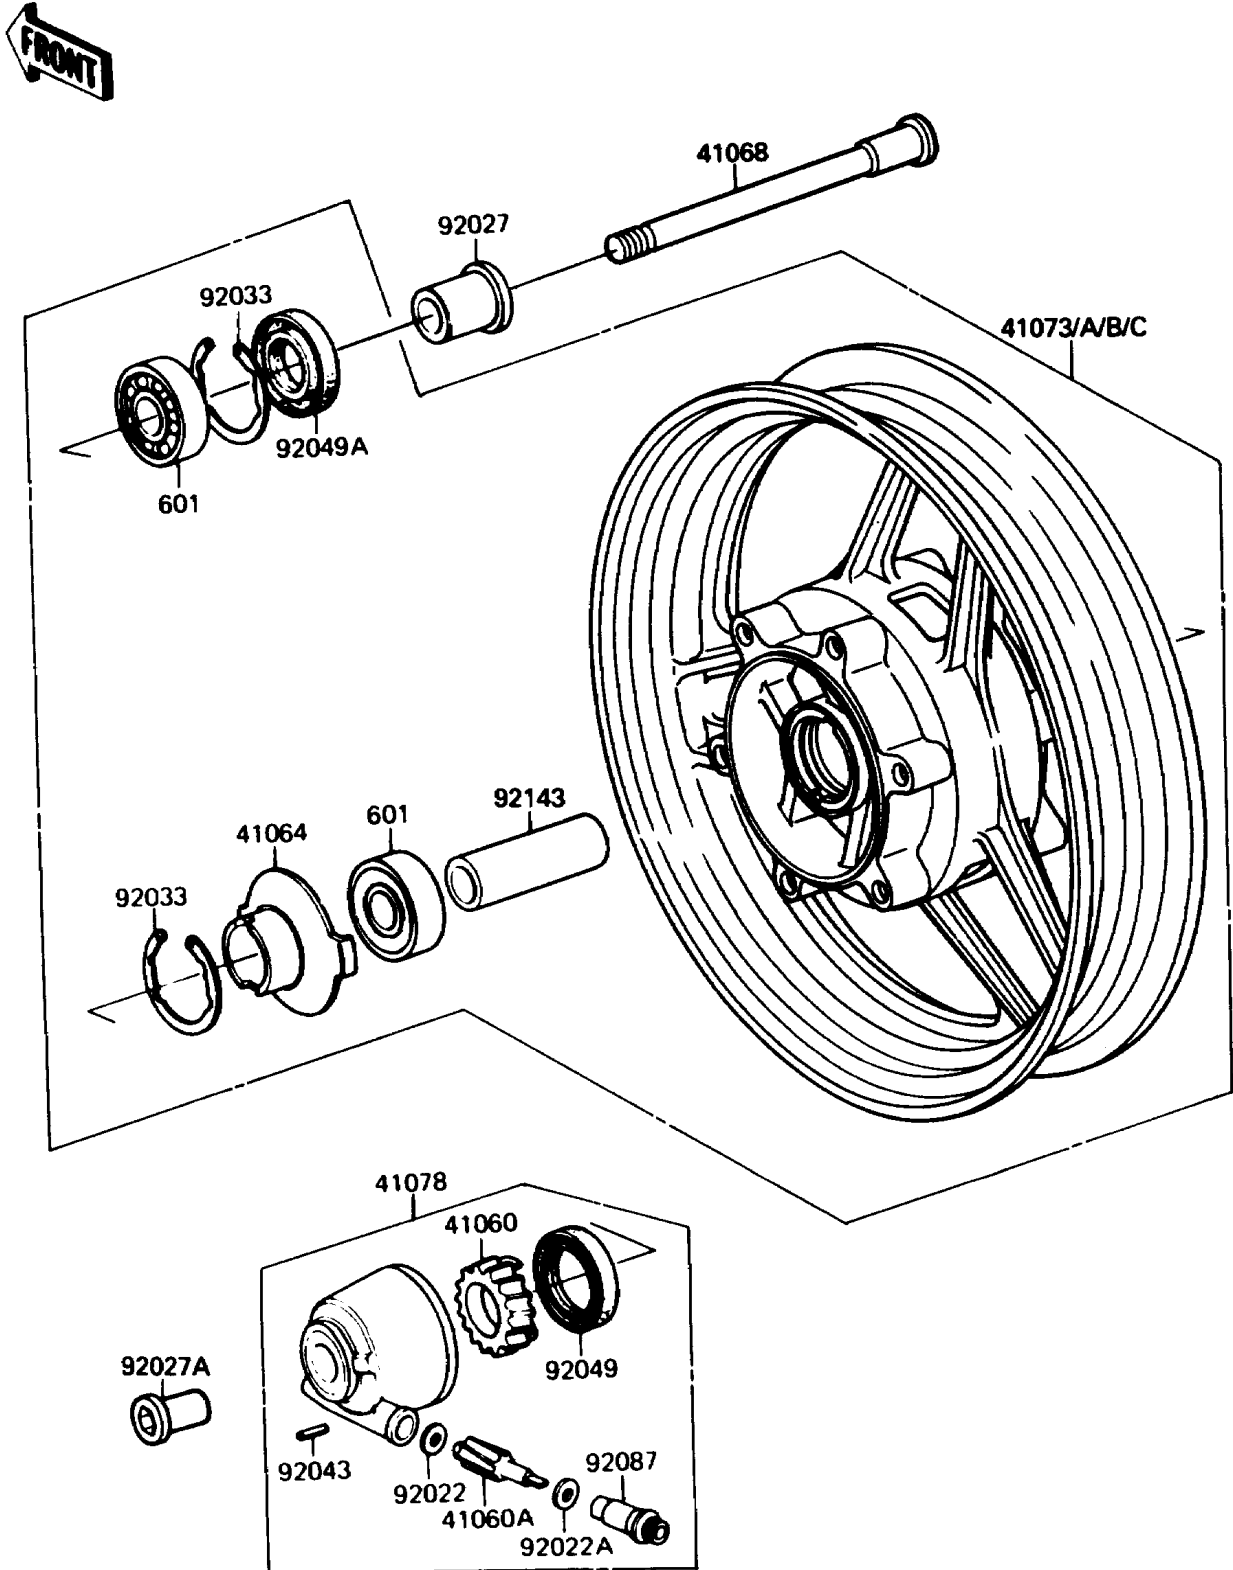

# 1989 Ninja® 750R PARTS DIAGRAM

Front Wheel

F2230-0147

## Front Wheel

ITEM NAME	PART NUMBER	QUANTITY
BEARING-BALL,#6302UG (Ref # 601)	601B6302UG	2
GEAR-METER SCREW,24T (Ref # 41060)	41060-1025	1
GEAR-METER SCREW,9T (Ref # 41060A)	41060-1035	1
RECEIVER-SPEEDOMETER (Ref # 41064)	41064-1006	1
AXLE,FR (Ref # 41068)	41068-1233	1
WHEEL-ASSY,FR,F.RED (Ref # 41073)	41073-1344-CW	1
WHEEL-ASSY,FR,SILVER NO.1 (Ref # 41073B)	41073-1344-T7	1
CASE-ASSY-METER GEAR (Ref # 41078)	41078-1057	1
WASHER,5.1X9X0.4 (Ref # 92022)	41063-001	1
WASHER,5.1X10X1 (Ref # 92022A)	92022-1062	1
COLLAR,L=34 (Ref # 92027)	92027-1118	1
COLLAR,FR AXLE,L=36.5 (Ref # 92027A)	92027-1726	1
RING-SNAP,42MM (Ref # 92033)	92033-1041	2
PIN,SPRING (Ref # 92043)	41082-001	1
SEAL-OIL,BJN30427-C3 (Ref # 92049)	92049-1057	1
SEAL-OIL,BJN22425 (Ref # 92049A)	92049-1058	1
BUSHING-METER GEAR (Ref # 92087)	92087-1002	1
COLLAR,15.2X22X67 (Ref # 92143)	92143-1033	1