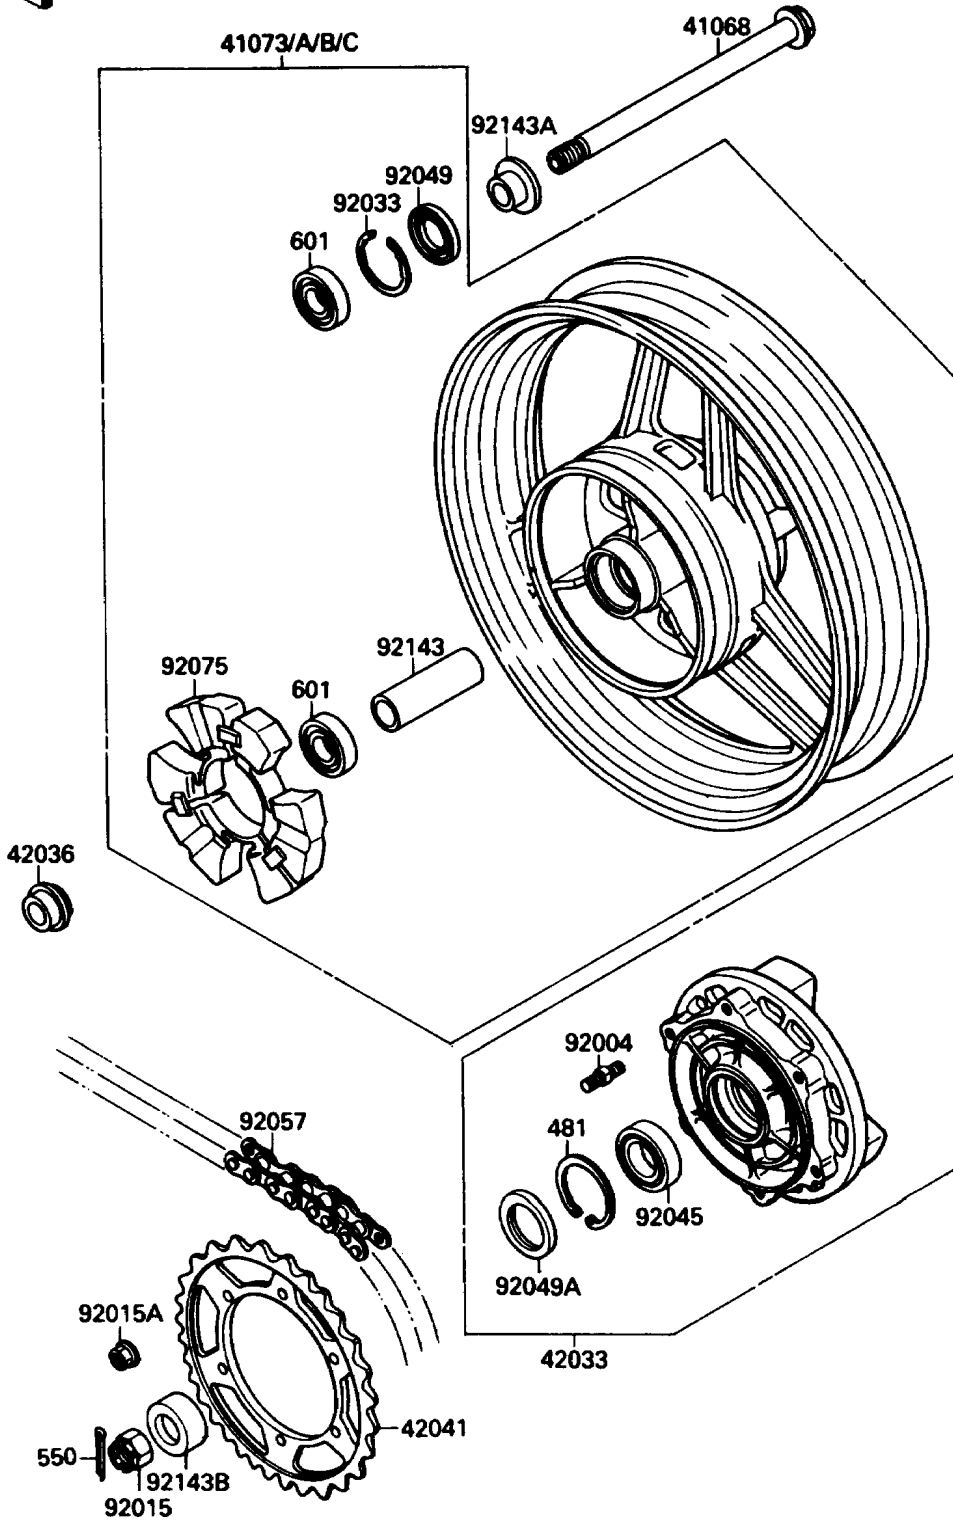

# 1987 NINJA® 750R PARTS DIAGRAM

Rear Wheel/Chain

F2240-0198

# 1987 NINJA® 750R PARTS LIST

## Rear Wheel/Chain

ITEM NAME	PART NUMBER	QUANTITY
CIRCLIP (Ref # 481)	481J5500	1
PIN-COTTER,4.0X35 (Ref # 550)	550D4035	1
BEARING-BALL,6204UUC3 (Ref # 601)	601B6204UU	2
AXLE,RR (Ref # 41068)	41068-1234	1
WHEEL-ASSY,RR,BLACK (Ref # 41073A)	41073-1345-R2	1
COUPLING-ASSY,RR HUB (Ref # 42033)	42033-1122	1
SLEEVE,L=29 (Ref # 42036)	42036-1197	1
SPROCKET-HUB,47T (Ref # 42041)	42041-1278	1
STUD,10X19.5 (Ref # 92004)	92004-1151	6
NUT,CASTLE,18MM (Ref # 92015)	42045-018	1
NUT,FLANGED,10MM (Ref # 92015A)	92015-1502	6
RING-SNAP,47MM (Ref # 92033)	92033-1042	1
BEARING-BALL,#7006 (Ref # 92045)	92045-1196	1
SEAL-OIL,BJN28475 (Ref # 92049)	92049-1056	1
SEAL-OIL,PJN40556 (Ref # 92049A)	92049-1263	1
CHAIN,DRIVE,EK50MV-OX110L (Ref # 92057)	92057-1221	1
DAMPER,REAR HUB SHOCK (Ref # 92075)	92075-1908	1
COLLAR,20.2X29X116 (Ref # 92143)	92143-1034	1
COLLAR,L=23 (Ref # 92143A)	92143-1042	1
COLLAR,REAR AXLE,L=14 (Ref # 92143B)	92143-1094	1