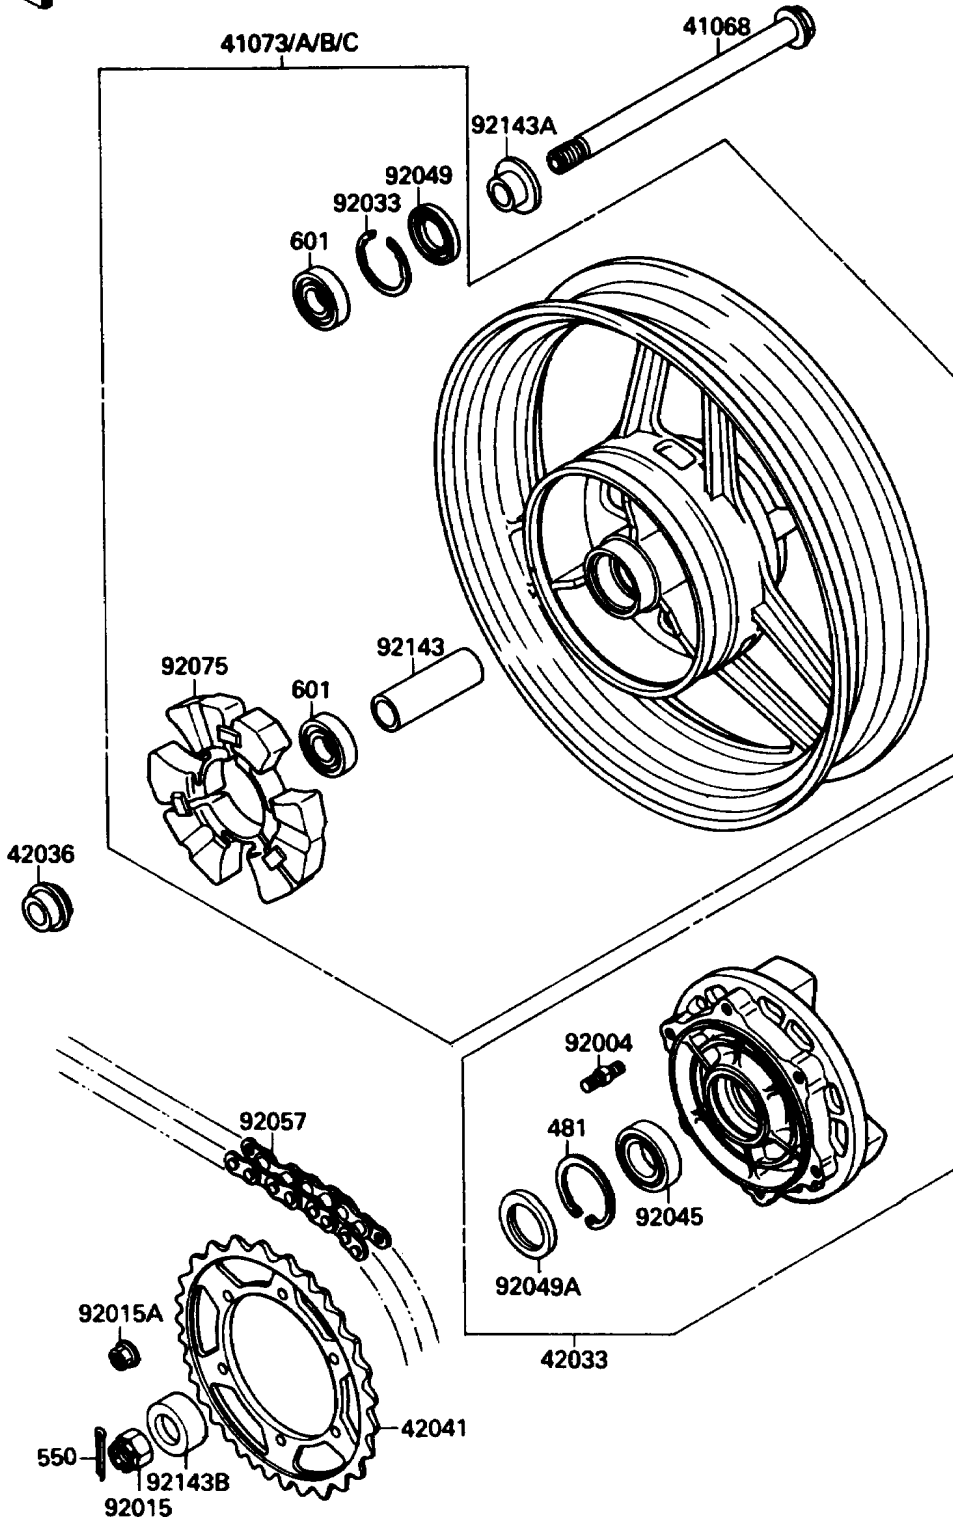

1988 NINJA® 750R PARTS DIAGRAM

Rear Wheel/Chain

F2240-0198

1988 NINJA® 750R PARTS LIST

Rear Wheel/Chain

ITEM NAME	PART NUMBER	QUANTITY
CIRCLIP (Ref # 481)	481J5500	1
PIN-COTTER,4.0X35 (Ref # 550)	550D4035	1
BEARING-BALL,6204UUC3 (Ref # 601)	601B6204UU	2
AXLE,RR (Ref # 41068)	41068-1234	1
WHEEL-ASSY,RR,SILVER NO.1 (Ref # 41073C)	41073-1345-V5	1
COUPLING-ASSY,RR HUB (Ref # 42033)	42033-1122	1
SLEEVE,L=29 (Ref # 42036)	42036-1197	1
SPROCKET-HUB,47T (Ref # 42041)	42041-1278	1
STUD,10X19.5 (Ref # 92004)	92004-1151	6
NUT,CASTLE,18MM (Ref # 92015)	42045-018	1
NUT,FLANGED,10MM (Ref # 92015A)	92015-1502	6
RING-SNAP,47MM (Ref # 92033)	92033-1042	1
BEARING-BALL,#7006 (Ref # 92045)	92045-1196	1
SEAL-OIL,BJN28475 (Ref # 92049)	92049-1056	1
SEAL-OIL,PJN40556 (Ref # 92049A)	92049-1263	1
CHAIN,DRIVE,EK50MV-OX110L (Ref # 92057)	92057-1221	1
DAMPER,REAR HUB SHOCK (Ref # 92075)	92075-1908	1
COLLAR,20.2X29X116 (Ref # 92143)	92143-1034	1
COLLAR,L=23 (Ref # 92143A)	92143-1042	1
COLLAR,REAR AXLE,L=14 (Ref # 92143B)	92143-1094	1