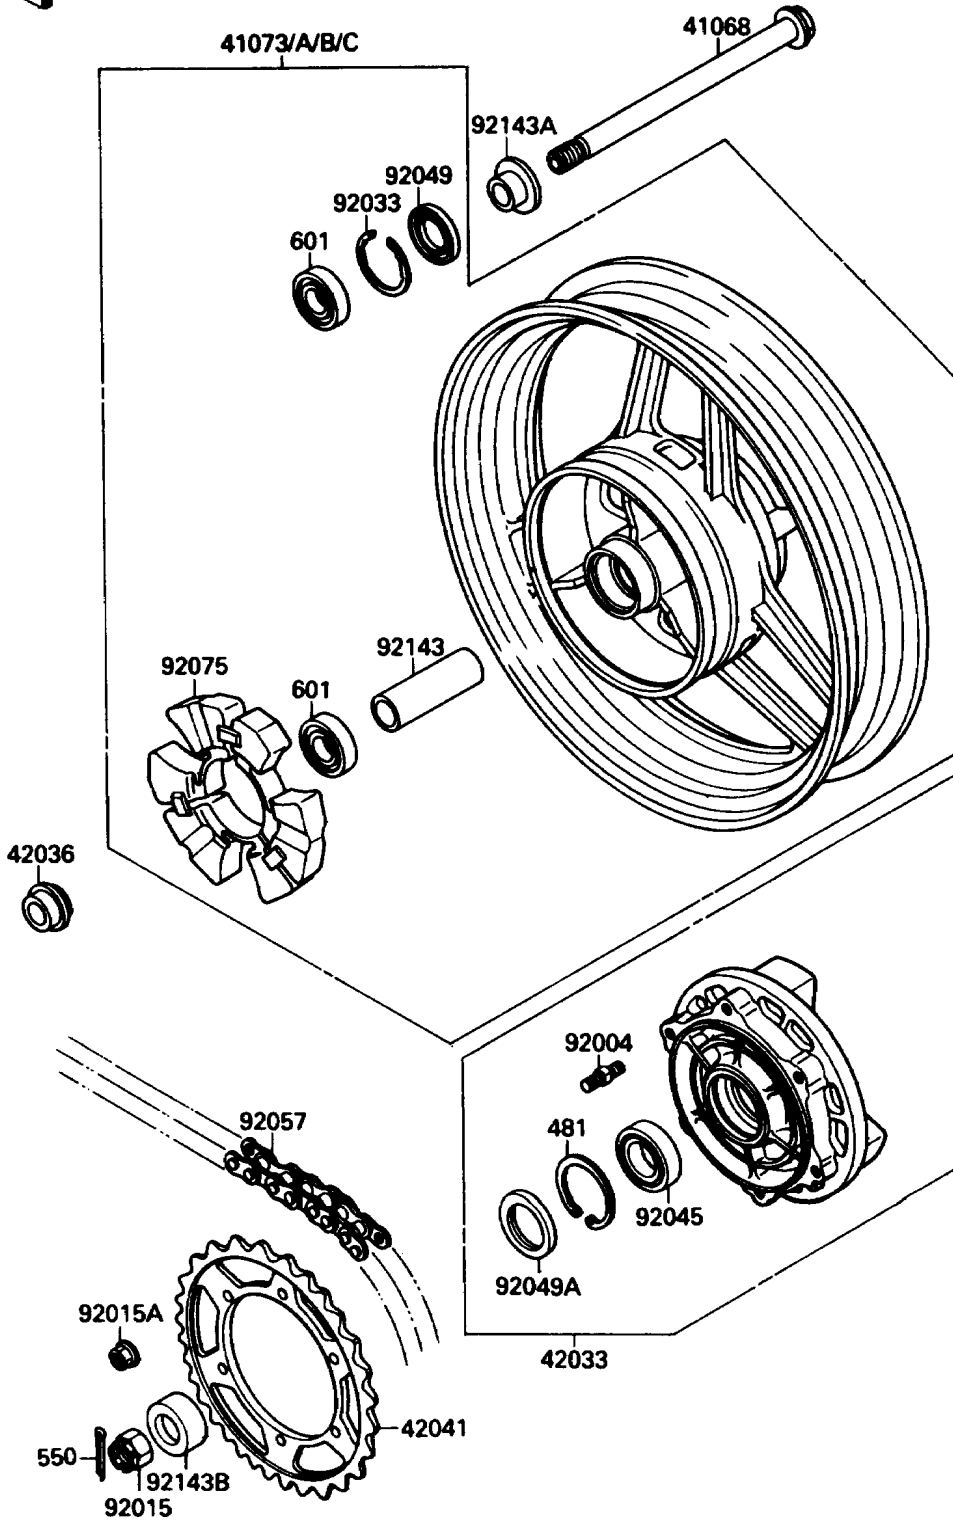

1989 Ninja® 750R PARTS DIAGRAM

Rear Wheel/Chain

F2240-0198

1989 Ninja® 750R PARTS LIST

Rear Wheel/Chain

ITEM NAME	PART NUMBER	QUANTITY
CIRCLIP (Ref # 481)	481J5500	1
PIN-COTTER,4.0X35 (Ref # 550)	550D4035	1
BEARING-BALL,6204UUC3 (Ref # 601)	601B6204UU	2
AXLE,RR (Ref # 41068)	41068-1234	1
WHEEL-ASSY,RR,F.RED (Ref # 41073)	41073-1345-CW	1
WHEEL-ASSY,RR,SILVER NO.1 (Ref # 41073B)	41073-1345-T7	1
COUPLING-ASSY,RR HUB (Ref # 42033)	42033-1122	1
SLEEVE,L=29 (Ref # 42036)	42036-1197	1
SPROCKET-HUB,47T (Ref # 42041)	42041-1278	1
STUD,10X19.5 (Ref # 92004)	92004-1151	6
NUT,CASTLE,18MM (Ref # 92015)	42045-018	1
NUT,FLANGED,10MM (Ref # 92015A)	92015-1502	6
RING-SNAP,47MM (Ref # 92033)	92033-1042	1
BEARING-BALL,#7006 (Ref # 92045)	92045-1196	1
SEAL-OIL,BJN28475 (Ref # 92049)	92049-1056	1
SEAL-OIL,PJN40556 (Ref # 92049A)	92049-1263	1
CHAIN,DRIVE,EK50MV-OX110L (Ref # 92057)	92057-1221	1
DAMPER,REAR HUB SHOCK (Ref # 92075)	92075-1908	1
COLLAR,20.2X29X116 (Ref # 92143)	92143-1034	1
COLLAR,L=23 (Ref # 92143A)	92143-1042	1
COLLAR,REAR AXLE,L=14 (Ref # 92143B)	92143-1094	1