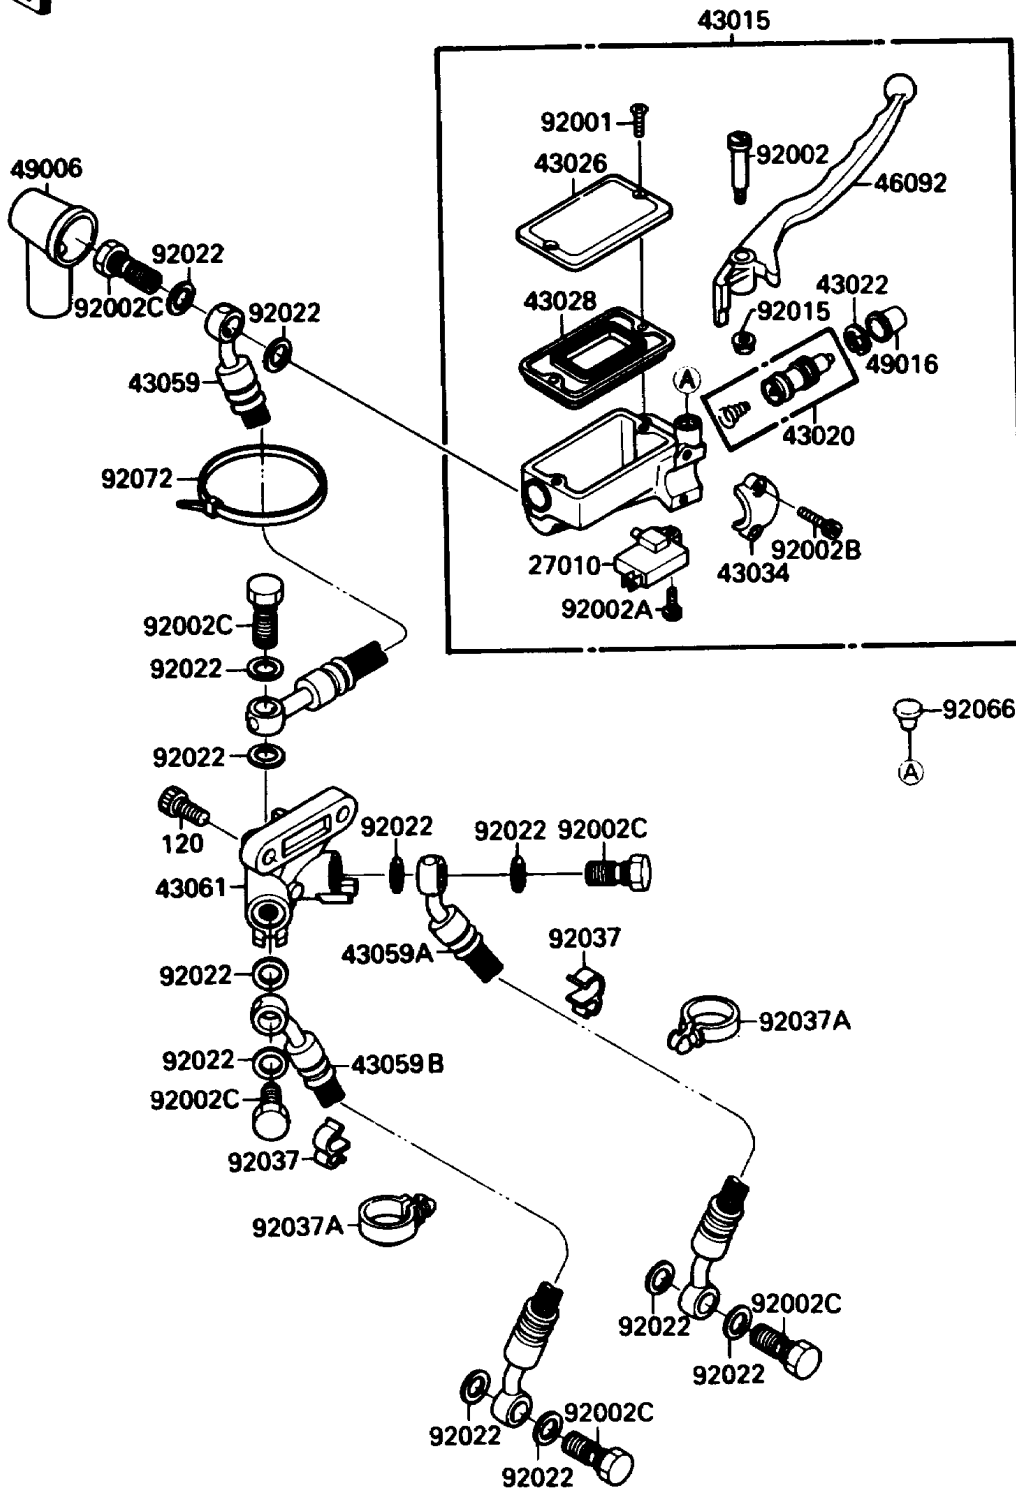

# 1988 NINJA® 750R PARTS DIAGRAM

Front Master Cylinder

F2291-0173

# 1988 NINJA® 750R PARTS LIST

## Front Master Cylinder

ITEM NAME	PART NUMBER	QUANTITY
BOLT-SOCKET,6X14 (Ref # 120)	120P0614	2
SWITCH,BRAKE (Ref # 27010)	27010-1170	1
CYLINDER-ASSY-MASTER,FR (Ref # 43015)	43015-1301	1
PISTON-COMP-BRAKE,FR (Ref # 43020)	43020-1054	1
STOPPER-BRAKE,PISTON (Ref # 43022)	43022-1010	1
CAP-BRAKE,FR (Ref # 43026)	43026-1052	1
DIAPHRAGM,MASTER CYLINDER (Ref # 43028)	43028-1058	1
HOLDER-BRAKE,MASTER CYLINDER (Ref # 43034)	43034-1053	1
HOSE-BRAKE,FR (Ref # 43059)	43059-1365	1
HOSE-BRAKE,FR (Ref # 43059A)	43059-1366	1
HOSE-BRAKE,FR (Ref # 43059B)	43059-1371	1
JOINT-BRAKE (Ref # 43061)	43061-1062	1
LEVER-GRIP,FRONT BRAKE (Ref # 46092)	46092-1117	1
BOOT,DUST (Ref # 49006)	49006-1040	1
COVER-SEAL,MASTER CYLINDER (Ref # 49016)	49016-1044	1
SCREW,5MM (Ref # 92001)	92001-1727	2
BOLT,LEVER SET (Ref # 92002)	92002-1322	1
BOLT,SCREW,4X12 (Ref # 92002A)	92002-1323	1
BOLT,SOCKET,6X20 (Ref # 92002B)	92002-1324	2
BOLT,OIL,L=23 (Ref # 92002C)	92002-1888	6
NUT,FLANGED,6MM (Ref # 92015)	92015-1233	1
WASHER,10.5X15X1.5 (Ref # 92022)	43067-001	12
CLAMP,HOSE (Ref # 92037)	92037-1249	2
CLAMP,HOSE (Ref # 92037A)	92037-1827	2
PLUG,9.5X8,POLYETHYLENE (Ref # 92066)	92066-1077	1
BAND,L=365 (Ref # 92072)	92072-1197	2