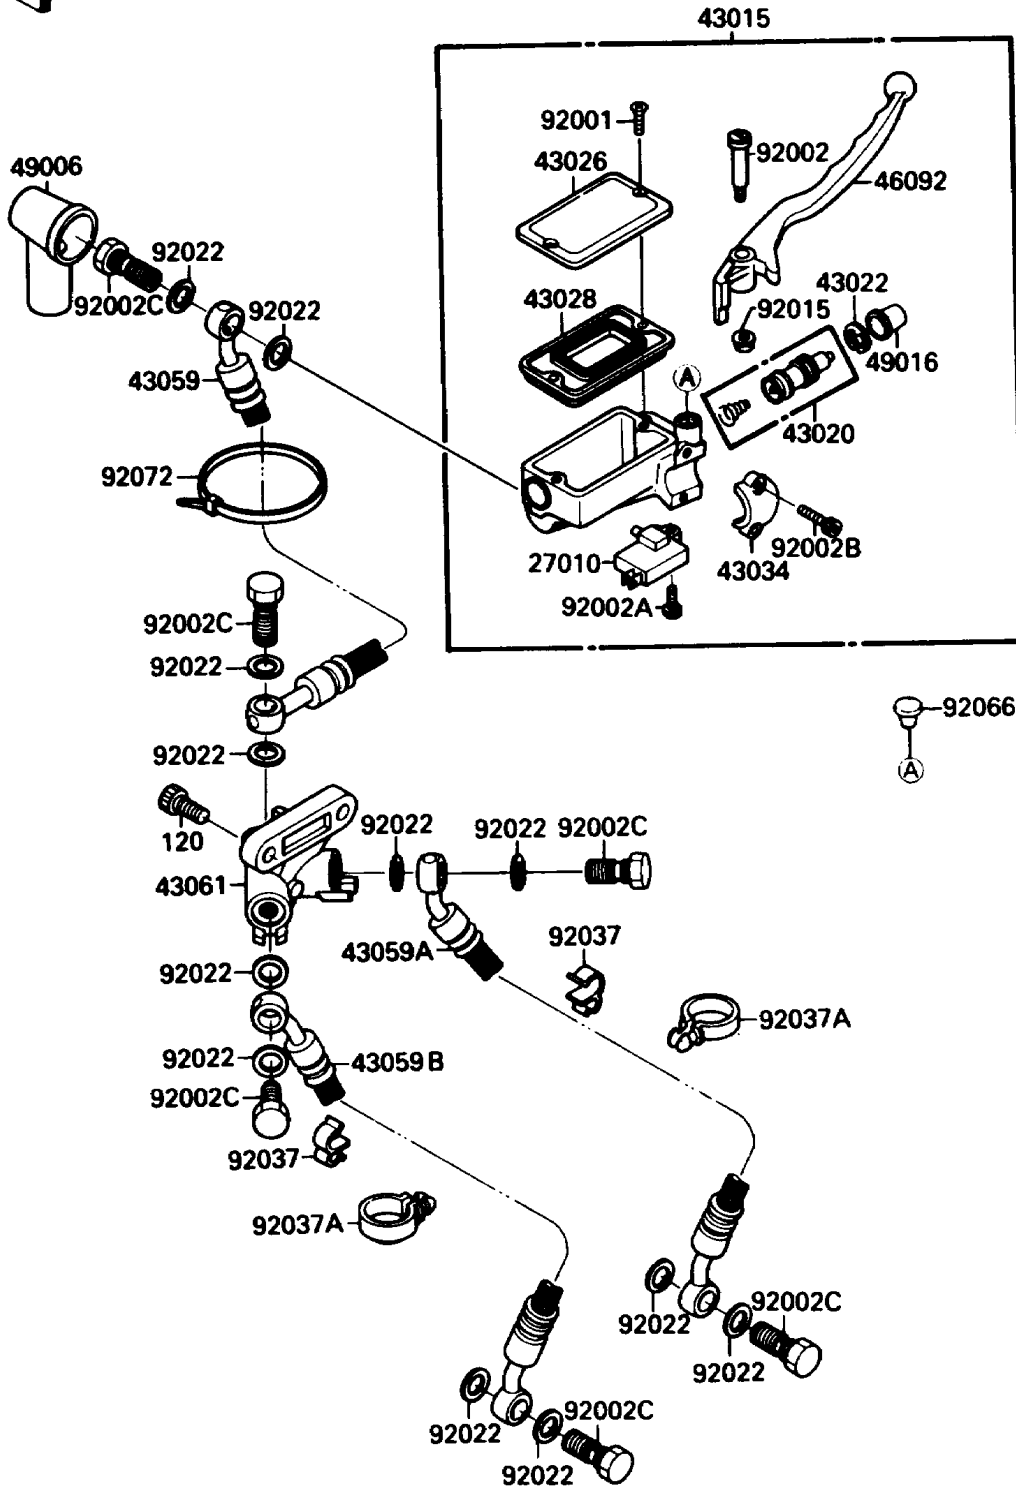

1989 Ninja® 750R PARTS DIAGRAM

Front Master Cylinder

F2291-0173

1989 Ninja® 750R PARTS LIST

Front Master Cylinder

ITEM NAME	PART NUMBER	QUANTITY
BOLT-SOCKET,6X14 (Ref # 120)	120P0614	2
SWITCH,BRAKE (Ref # 27010)	27010-1170	1
CYLINDER-ASSY-MASTER,FR (Ref # 43015)	43015-1301	1
PISTON-COMP-BRAKE,FR (Ref # 43020)	43020-1054	1
STOPPER-BRAKE,PISTON (Ref # 43022)	43022-1010	1
CAP-BRAKE,FR (Ref # 43026)	43026-1052	1
DIAPHRAGM,MASTER CYLINDER (Ref # 43028)	43028-1058	1
HOLDER-BRAKE,MASTER CYLINDER (Ref # 43034)	43034-1053	1
HOSE-BRAKE,FR (Ref # 43059)	43059-1365	1
HOSE-BRAKE,FR (Ref # 43059A)	43059-1366	1
HOSE-BRAKE,FR (Ref # 43059B)	43059-1371	1
JOINT-BRAKE (Ref # 43061)	43061-1062	1
LEVER-GRIP,FRONT BRAKE (Ref # 46092)	46092-1117	1
BOOT,DUST (Ref # 49006)	49006-1040	1
COVER-SEAL,MASTER CYLINDER (Ref # 49016)	49016-1044	1
SCREW,5MM (Ref # 92001)	92001-1727	2
BOLT,LEVER SET (Ref # 92002)	92002-1322	1
BOLT,SCREW,4X12 (Ref # 92002A)	92002-1323	1
BOLT,SOCKET,6X20 (Ref # 92002B)	92002-1324	2
BOLT,OIL,L=23 (Ref # 92002C)	92002-1888	6
NUT,FLANGED,6MM (Ref # 92015)	92015-1233	1
WASHER,10.5X15X1.5 (Ref # 92022)	43067-001	12
CLAMP,HOSE (Ref # 92037)	92037-1249	2
CLAMP,HOSE (Ref # 92037A)	92037-1827	2
PLUG,9.5X8,POLYETHYLENE (Ref # 92066)	92066-1077	1
BAND,L=365 (Ref # 92072)	92072-1197	2