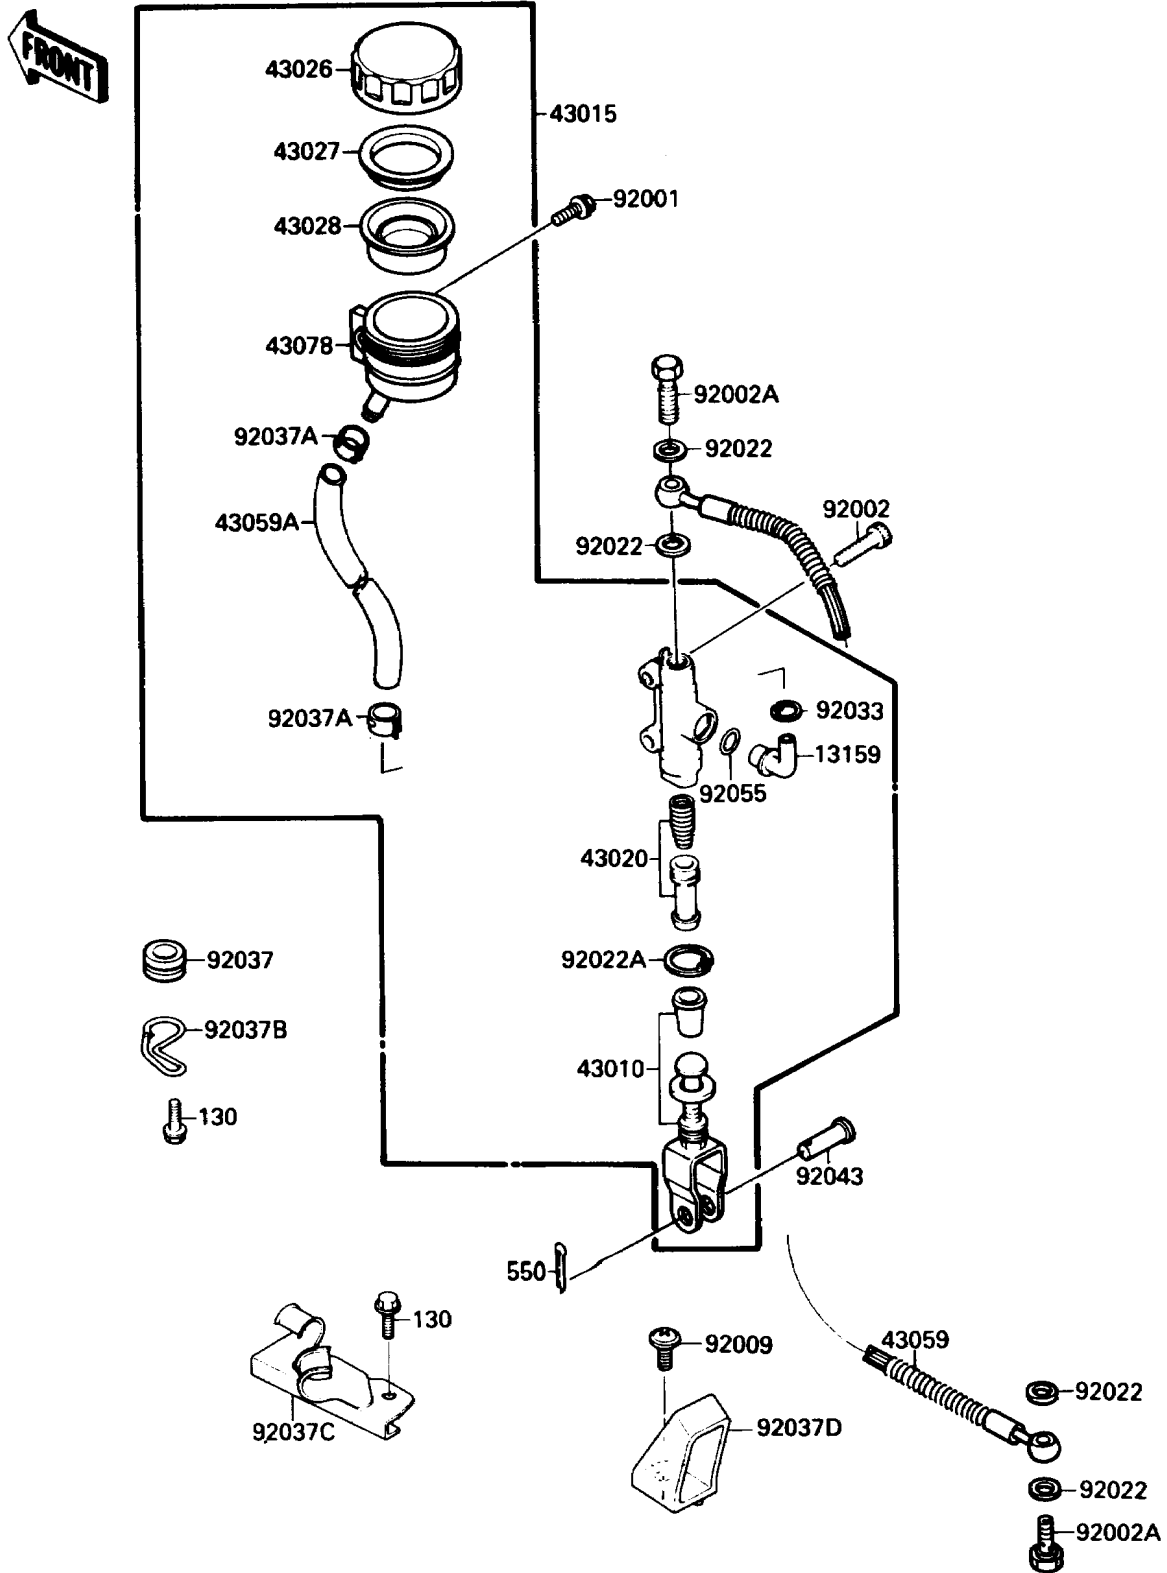

# 1988 NINJA® 750R PARTS DIAGRAM

## Rear Master Cylinder

F2293-0074

# 1988 NINJA® 750R PARTS LIST

## Rear Master Cylinder

ITEM NAME	PART NUMBER	QUANTITY
BOLT-FLANGED (Ref # 130)	130J0610	2
PIN-COTTER,2.0X15 (Ref # 550)	550D2015	1
CONNECTOR,RR MASTER CYLINDER (Ref # 13159)	13159-1052	1
ROD-ASSY-BRAKE (Ref # 43010)	43010-1055	1
CYLINDER-ASSY-MASTER,RR (Ref # 43015)	43015-1336	1
PISTON-COMP-BRAKE,RR (Ref # 43020)	43020-1067	1
CAP-BRAKE (Ref # 43026)	43026-1051	1
PLATE-DIAPHRAGM (Ref # 43027)	43027-1051	1
DIAPHRAGM,MASTER CYLINDER (Ref # 43028)	43028-1057	1
HOSE-BRAKE,RR (Ref # 43059)	43059-1367	1
HOSE-BRAKE,RR MASTER CYLINDER (Ref # 43059A)	43059-1384	1
RESERVOIR,RR MASTER CYLINDER (Ref # 43078)	43078-1058	1
BOLT,6X20 (Ref # 92001)	92001-1460	1
BOLT,8X30 (Ref # 92002)	92002-1485	2
BOLT,OIL,L=23 (Ref # 92002A)	92002-1888	2
SCREW,6X14 (Ref # 92009)	92009-1288	1
WASHER,10.5X15X1.5 (Ref # 92022)	43067-001	4
WASHER,CIRCRIP (Ref # 92022A)	92022-1601	1
RING-SNAP,20.5MM (Ref # 92033)	92033-1186	1
GROMMET,HOSE CLAMP (Ref # 92037)	43064-007	1
CLAMP,BRAKE HOSE (Ref # 92037A)	92037-1547	2
CLAMP,HOSE (Ref # 92037B)	92037-1834	1
CLAMP,HOSE (Ref # 92037C)	92037-1856	1
CLAMP,HOSE (Ref # 92037D)	92037-1896	1
PIN,8MM (Ref # 92043)	92043-1303	1
RING-O,MASTER CYLINDER (Ref # 92055)	92055-1251	1