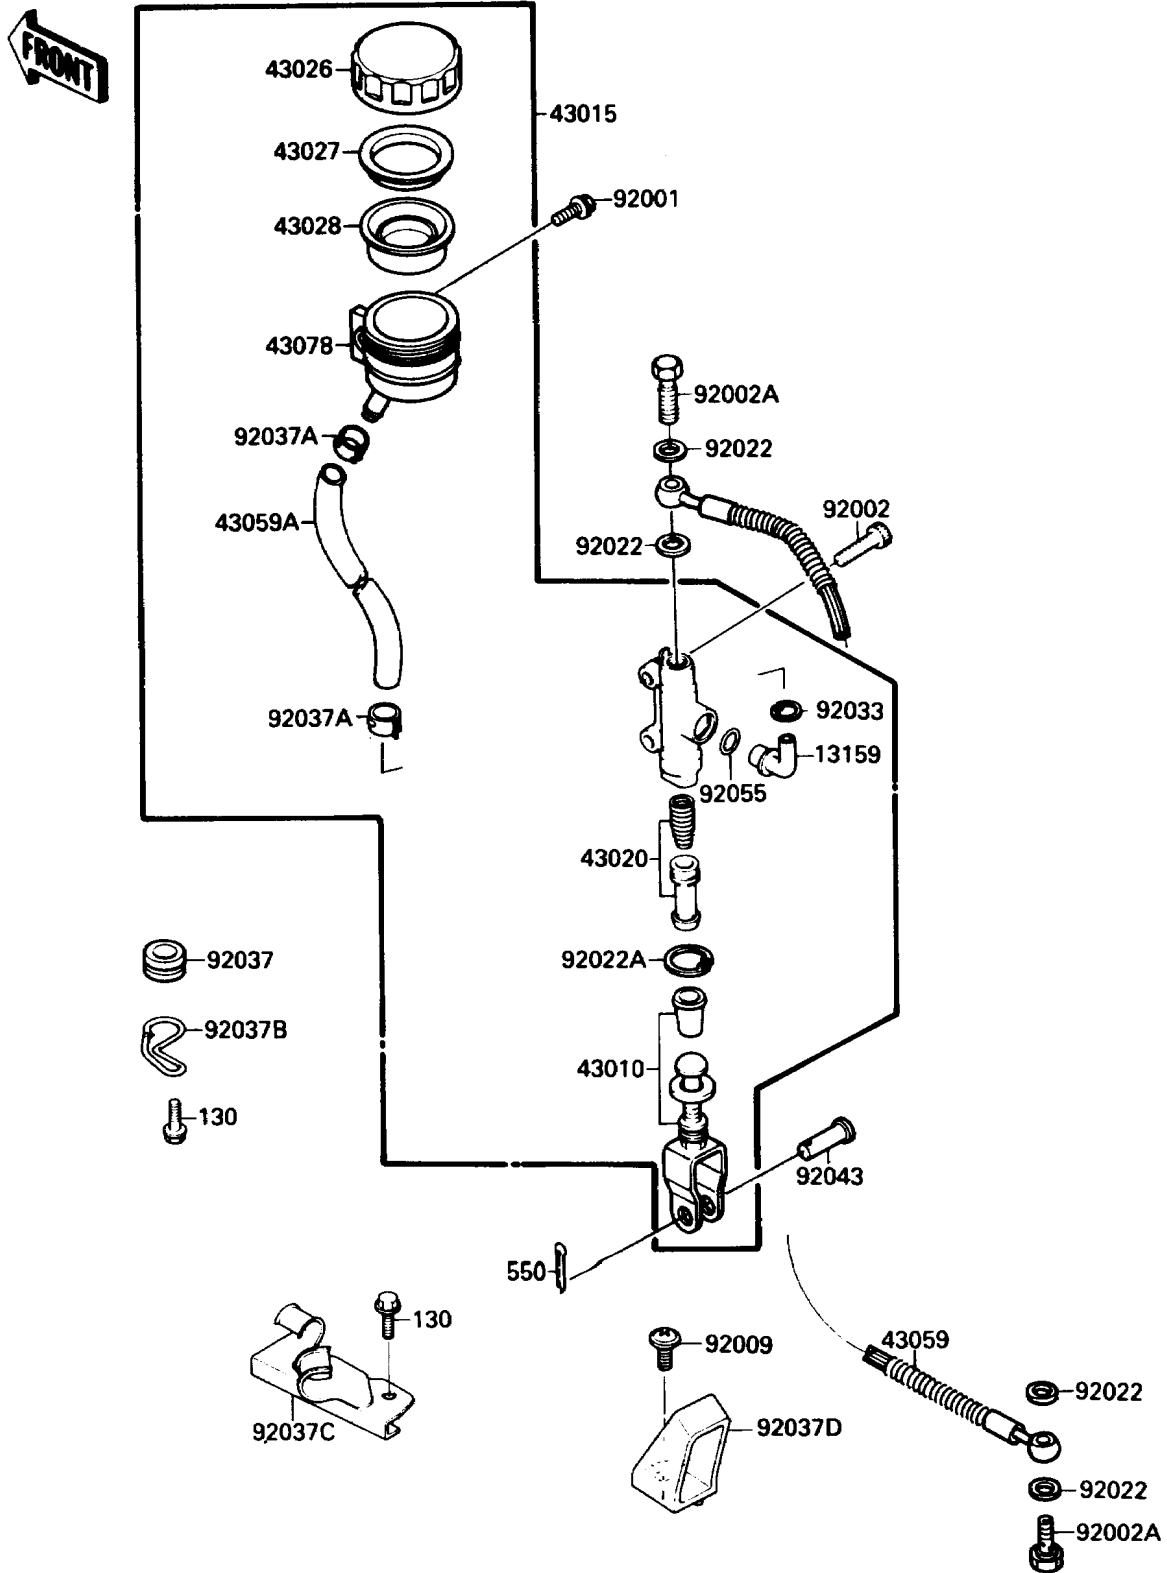

1988 NINJA® 750R PARTS DIAGRAM

Rear Master Cylinder

F2293-0074

1988 NINJA® 750R PARTS LIST

Rear Master Cylinder

ITEM NAME	PART NUMBER	QUANTITY
BOLT-FLANGED (Ref # 130)	130J0610	2
PIN-COTTER,2.0X15 (Ref # 550)	550D2015	1
CONNECTOR,RR MASTER CYLINDER (Ref # 13159)	13159-1052	1
ROD-ASSY-BRAKE (Ref # 43010)	43010-1055	1
CYLINDER-ASSY-MASTER,RR (Ref # 43015)	43015-1336	1
PISTON-COMP-BRAKE,RR (Ref # 43020)	43020-1067	1
CAP-BRAKE (Ref # 43026)	43026-1051	1
PLATE-DIAPHRAGM (Ref # 43027)	43027-1051	1
DIAPHRAGM,MASTER CYLINDER (Ref # 43028)	43028-1057	1
HOSE-BRAKE,RR (Ref # 43059)	43059-1367	1
HOSE-BRAKE,RR MASTER CYLINDER (Ref # 43059A)	43059-1384	1
RESERVOIR,RR MASTER CYLINDER (Ref # 43078)	43078-1058	1
BOLT,6X20 (Ref # 92001)	92001-1460	1
BOLT,8X30 (Ref # 92002)	92002-1485	2
BOLT,OIL,L=23 (Ref # 92002A)	92002-1888	2
SCREW,6X14 (Ref # 92009)	92009-1288	1
WASHER,10.5X15X1.5 (Ref # 92022)	43067-001	4
WASHER,CIRCRIP (Ref # 92022A)	92022-1601	1
RING-SNAP,20.5MM (Ref # 92033)	92033-1186	1
GROMMET,HOSE CLAMP (Ref # 92037)	43064-007	1
CLAMP,BRAKE HOSE (Ref # 92037A)	92037-1547	2
CLAMP,HOSE (Ref # 92037B)	92037-1834	1
CLAMP,HOSE (Ref # 92037C)	92037-1856	1
CLAMP,HOSE (Ref # 92037D)	92037-1896	1
PIN,8MM (Ref # 92043)	92043-1303	1
RING-O,MASTER CYLINDER (Ref # 92055)	92055-1251	1