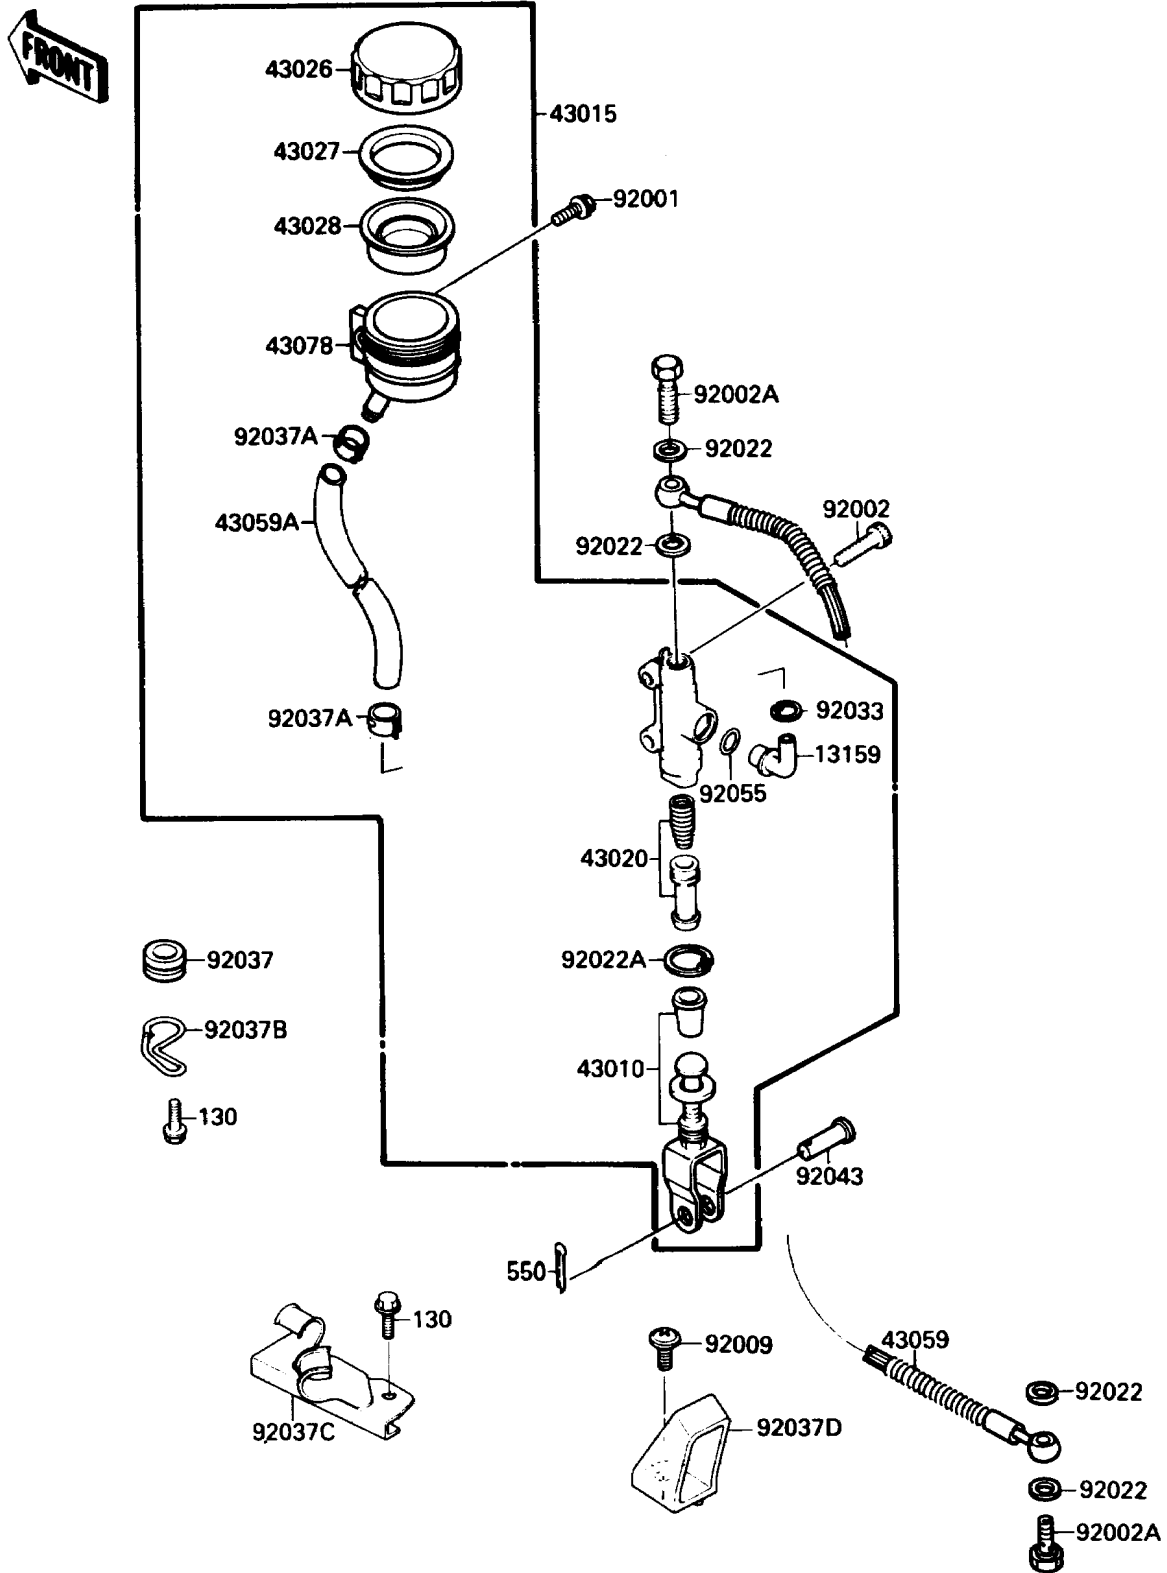

# 1989 Ninja® 750R PARTS DIAGRAM

Rear Master Cylinder

F2293-0074

# 1989 Ninja® 750R PARTS LIST

## Rear Master Cylinder

ITEM NAME	PART NUMBER	QUANTITY
BOLT-FLANGED (Ref # 130)	130J0610	2
PIN-COTTER,2.0X15 (Ref # 550)	550D2015	1
CONNECTOR,RR MASTER CYLINDER (Ref # 13159)	13159-1052	1
ROD-ASSY-BRAKE (Ref # 43010)	43010-1055	1
CYLINDER-ASSY-MASTER,RR (Ref # 43015)	43015-1336	1
PISTON-COMP-BRAKE,RR (Ref # 43020)	43020-1067	1
CAP-BRAKE (Ref # 43026)	43026-1051	1
PLATE-DIAPHRAGM (Ref # 43027)	43027-1051	1
DIAPHRAGM,MASTER CYLINDER (Ref # 43028)	43028-1057	1
HOSE-BRAKE,RR (Ref # 43059)	43059-1367	1
HOSE-BRAKE,RR MASTER CYLINDER (Ref # 43059A)	43059-1384	1
RESERVOIR,RR MASTER CYLINDER (Ref # 43078)	43078-1058	1
BOLT,6X20 (Ref # 92001)	92001-1460	1
BOLT,8X30 (Ref # 92002)	92002-1485	2
BOLT,OIL,L=23 (Ref # 92002A)	92002-1888	2
SCREW,6X14 (Ref # 92009)	92009-1288	1
WASHER,10.5X15X1.5 (Ref # 92022)	43067-001	4
WASHER,CIRCRIP (Ref # 92022A)	92022-1601	1
RING-SNAP,20.5MM (Ref # 92033)	92033-1186	1
GROMMET,HOSE CLAMP (Ref # 92037)	43064-007	1
CLAMP,BRAKE HOSE (Ref # 92037A)	92037-1547	2
CLAMP,HOSE (Ref # 92037B)	92037-1834	1
CLAMP,HOSE (Ref # 92037C)	92037-1856	1
CLAMP,HOSE (Ref # 92037D)	92037-1896	1
PIN,8MM (Ref # 92043)	92043-1303	1
RING-O,MASTER CYLINDER (Ref # 92055)	92055-1251	1