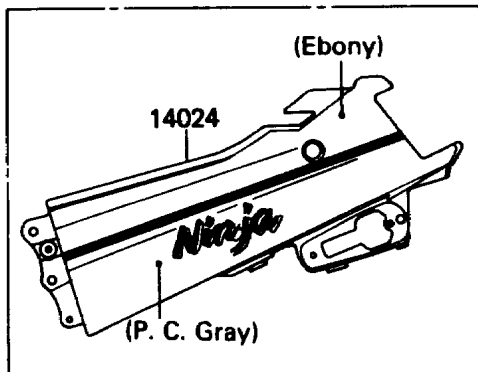

1987 NINJA® 750R PARTS DIAGRAM

Seat

F2510-0332

1987 NINJA® 750R PARTS LIST

Seat

ITEM NAME	PART NUMBER	QUANTITY
WASHER-PLAIN-SMALL,10MM,BLACK (Ref # 410)	410F1000	2
COVER,SEAT,EBONY/P.C.GRAY (Ref # 14024)	14024-5019-T4	1
COVER,SEAT,P.A.WHITE/S.RED (Ref # 14024A)	14024-5020-W2	1
BRACKET-LOCK,SEAT (Ref # 32074)	32074-1130	1
SEAT-ASSY,DUAL (Ref # 53001)	53001-1494	1
LEATHER,SEAT (Ref # 53003)	53003-1178	1
BOLT,SOCKET,6MM (Ref # 92002)	92002-1616	2
SCREW,6X18,BLACK (Ref # 92009)	92009-1181	4
SCREW,6X20,BLACK (Ref # 92009A)	92009-1251	2
COLLAR,L=14.1 (Ref # 92027)	92027-1920	2
DAMPER (Ref # 92075)	92075-1913	2
SPRING,SEAT LOCK (Ref # 92144)	92144-1086	1