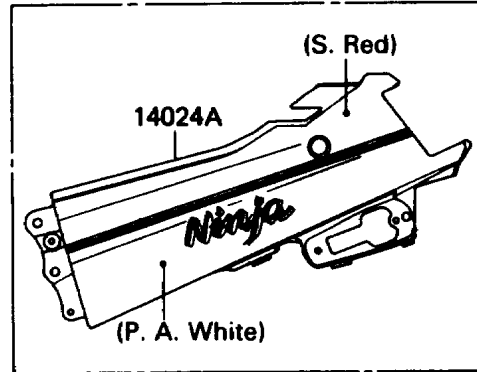

1987 NINJA® 750R PARTS DIAGRAM

Seat

F2510-0332

1987 NINJA® 750R PARTS LIST

Seat

ITEM NAME	PART NUMBER	QUANTITY
WASHER-PLAIN-SMALL,10MM,BLACK (Ref # 410)	410F1000	2
COVER,SEAT,EBONY/P.C.GRAY (Ref # 14024)	14024-5019-T4	1
COVER,SEAT,P.A.WHITE/S.RED (Ref # 14024A)	14024-5020-W2	1
BRACKET-LOCK,SEAT (Ref # 32074)	32074-1130	1
SEAT-ASSY,DUAL (Ref # 53001)	53001-1494	1
LEATHER,SEAT (Ref # 53003)	53003-1178	1
BOLT,SOCKET,6MM (Ref # 92002)	92002-1616	2
SCREW,6X18,BLACK (Ref # 92009)	92009-1181	4
SCREW,6X20,BLACK (Ref # 92009A)	92009-1251	2
COLLAR,L=14.1 (Ref # 92027)	92027-1920	2
DAMPER (Ref # 92075)	92075-1913	2
SPRING,SEAT LOCK (Ref # 92144)	92144-1086	1