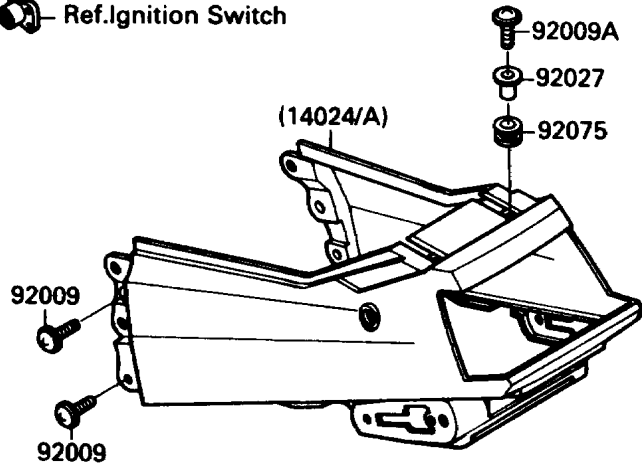

1987 NINJA® 750R PARTS DIAGRAM

Seat

F2510-0332

1987 NINJA® 750R PARTS LIST

Seat

ITEM NAME	PART NUMBER	QUANTITY
WASHER-PLAIN-SMALL,10MM,BLACK (Ref # 410)	410F1000	2
COVER,SEAT,EBONY/P.C.GRAY (Ref # 14024)	14024-5019-T4	1
COVER,SEAT,P.A.WHITE/S.RED (Ref # 14024A)	14024-5020-W2	1
BRACKET-LOCK,SEAT (Ref # 32074)	32074-1130	1
SEAT-ASSY,DUAL (Ref # 53001)	53001-1494	1
LEATHER,SEAT (Ref # 53003)	53003-1178	1
BOLT,SOCKET,6MM (Ref # 92002)	92002-1616	2
SCREW,6X18,BLACK (Ref # 92009)	92009-1181	4
SCREW,6X20,BLACK (Ref # 92009A)	92009-1251	2
COLLAR,L=14.1 (Ref # 92027)	92027-1920	2
DAMPER (Ref # 92075)	92075-1913	2
SPRING,SEAT LOCK (Ref # 92144)	92144-1086	1