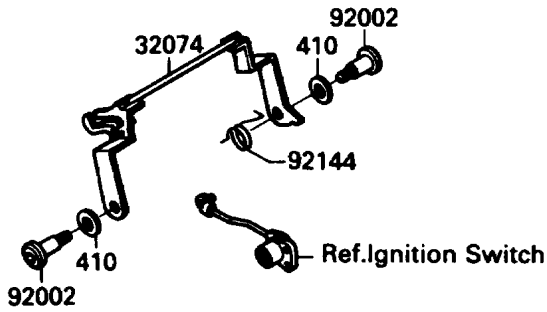

1987 NINJA® 750R PARTS DIAGRAM

Seat

F2510-0332

1987 NINJA® 750R PARTS LIST

Seat

ITEM NAME	PART NUMBER	QUANTITY
WASHER-PLAIN-SMALL,10MM,BLACK (Ref # 410)	410F1000	2
COVER,SEAT,EBONY/P.C.GRAY (Ref # 14024)	14024-5019-T4	1
COVER,SEAT,P.A.WHITE/S.RED (Ref # 14024A)	14024-5020-W2	1
BRACKET-LOCK,SEAT (Ref # 32074)	32074-1130	1
SEAT-ASSY,DUAL (Ref # 53001)	53001-1494	1
LEATHER,SEAT (Ref # 53003)	53003-1178	1
BOLT,SOCKET,6MM (Ref # 92002)	92002-1616	2
SCREW,6X18,BLACK (Ref # 92009)	92009-1181	4
SCREW,6X20,BLACK (Ref # 92009A)	92009-1251	2
COLLAR,L=14.1 (Ref # 92027)	92027-1920	2
DAMPER (Ref # 92075)	92075-1913	2
SPRING,SEAT LOCK (Ref # 92144)	92144-1086	1