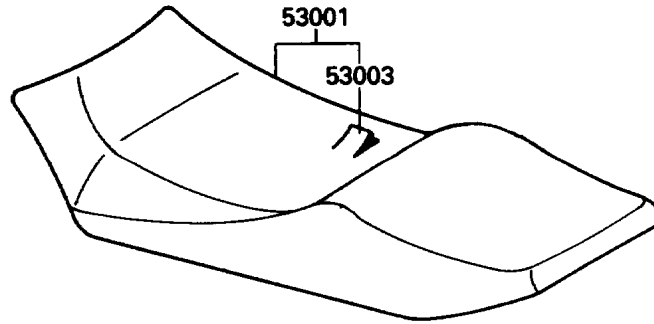

1987 NINJA® 750R PARTS DIAGRAM

Seat

F2510-0332

1987 NINJA® 750R PARTS LIST

Seat

ITEM NAME	PART NUMBER	QUANTITY
WASHER-PLAIN-SMALL,10MM,BLACK (Ref # 410)	410F1000	2
COVER,SEAT,EBONY/P.C.GRAY (Ref # 14024)	14024-5019-T4	1
COVER,SEAT,P.A.WHITE/S.RED (Ref # 14024A)	14024-5020-W2	1
BRACKET-LOCK,SEAT (Ref # 32074)	32074-1130	1
SEAT-ASSY,DUAL (Ref # 53001)	53001-1494	1
LEATHER,SEAT (Ref # 53003)	53003-1178	1
BOLT,SOCKET,6MM (Ref # 92002)	92002-1616	2
SCREW,6X18,BLACK (Ref # 92009)	92009-1181	4
SCREW,6X20,BLACK (Ref # 92009A)	92009-1251	2
COLLAR,L=14.1 (Ref # 92027)	92027-1920	2
DAMPER (Ref # 92075)	92075-1913	2
SPRING,SEAT LOCK (Ref # 92144)	92144-1086	1