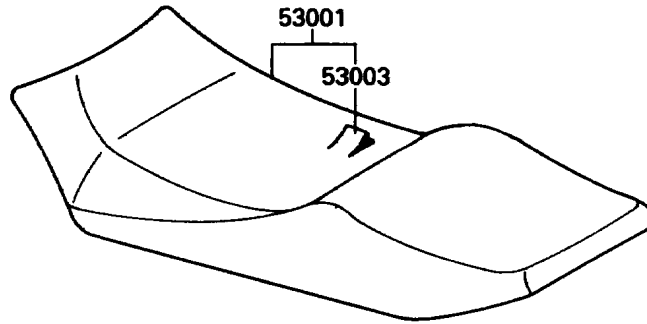

# 1989 Ninja® 750R PARTS DIAGRAM

Seat

F2510-0332

## Seat

ITEM NAME	PART NUMBER	QUANTITY
WASHER-PLAIN-SMALL,10MM,BLACK (Ref # 410)	410F1000	2
COVER,SEAT,EBONY/RED (Ref # 14024J)	14024-5112-J3	1
COVER,SEAT,RED/EBONY (Ref # 14024K)	14024-5113-J3	1
BRACKET-LOCK,SEAT (Ref # 32074)	32074-1130	1
SEAT-ASSY,DUAL,BLACK (Ref # 53001)	53001-1494-MA	1
LEATHER,SEAT,BLACK (Ref # 53003)	53003-1178-MA	1
BOLT,SOCKET,6MM (Ref # 92002)	92002-1616	2
SCREW,6X18,BLACK (Ref # 92009)	92009-1181	4
SCREW,6X20,BLACK (Ref # 92009A)	92009-1251	2
COLLAR,L=14.1 (Ref # 92027)	92027-1920	2
DAMPER (Ref # 92075)	92075-1913	2
SPRING,SEAT LOCK (Ref # 92144)	92144-1086	1