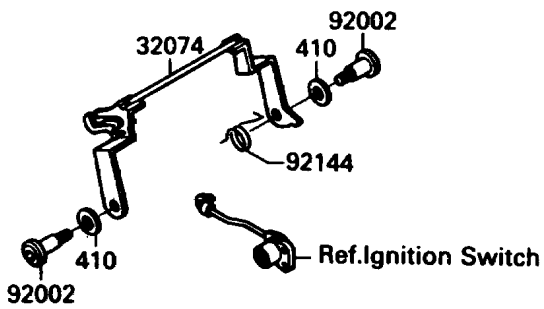

# 1989 Ninja® 750R PARTS DIAGRAM

Seat

F2510-0332

## Seat

ITEM NAME	PART NUMBER	QUANTITY
WASHER-PLAIN-SMALL,10MM,BLACK (Ref # 410)	410F1000	2
COVER,SEAT,EBONY/RED (Ref # 14024J)	14024-5112-J3	1
COVER,SEAT,RED/EBONY (Ref # 14024K)	14024-5113-J3	1
BRACKET-LOCK,SEAT (Ref # 32074)	32074-1130	1
SEAT-ASSY,DUAL,BLACK (Ref # 53001)	53001-1494-MA	1
LEATHER,SEAT,BLACK (Ref # 53003)	53003-1178-MA	1
BOLT,SOCKET,6MM (Ref # 92002)	92002-1616	2
SCREW,6X18,BLACK (Ref # 92009)	92009-1181	4
SCREW,6X20,BLACK (Ref # 92009A)	92009-1251	2
COLLAR,L=14.1 (Ref # 92027)	92027-1920	2
DAMPER (Ref # 92075)	92075-1913	2
SPRING,SEAT LOCK (Ref # 92144)	92144-1086	1