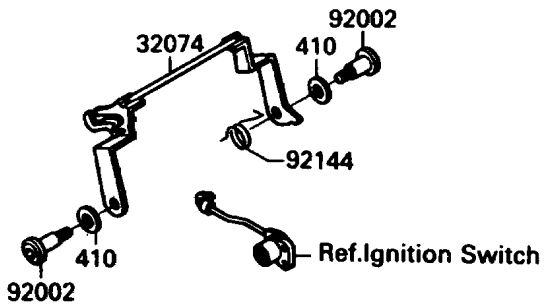

1989 Ninja® 750R PARTS DIAGRAM

Seat

F2510-0332

1989 Ninja® 750R PARTS LIST

Seat

ITEM NAME	PART NUMBER	QUANTITY
WASHER-PLAIN-SMALL,10MM,BLACK (Ref # 410)	410F1000	2
COVER,SEAT,EBONY/RED (Ref # 14024J)	14024-5112-J3	1
COVER,SEAT,RED/EBONY (Ref # 14024K)	14024-5113-J3	1
BRACKET-LOCK,SEAT (Ref # 32074)	32074-1130	1
SEAT-ASSY,DUAL,BLACK (Ref # 53001)	53001-1494-MA	1
LEATHER,SEAT,BLACK (Ref # 53003)	53003-1178-MA	1
BOLT,SOCKET,6MM (Ref # 92002)	92002-1616	2
SCREW,6X18,BLACK (Ref # 92009)	92009-1181	4
SCREW,6X20,BLACK (Ref # 92009A)	92009-1251	2
COLLAR,L=14.1 (Ref # 92027)	92027-1920	2
DAMPER (Ref # 92075)	92075-1913	2
SPRING,SEAT LOCK (Ref # 92144)	92144-1086	1