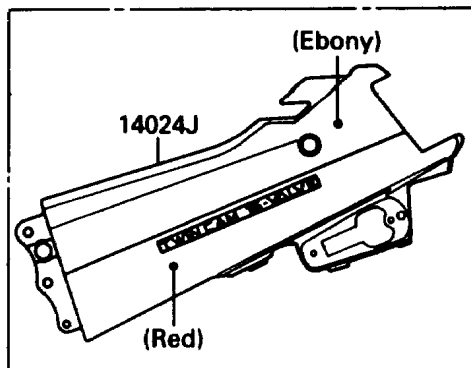

# 1989 Ninja® 750R PARTS DIAGRAM

Seat

F2510-0332

## Seat

ITEM NAME	PART NUMBER	QUANTITY
WASHER-PLAIN-SMALL,10MM,BLACK (Ref # 410)	410F1000	2
COVER,SEAT,EBONY/RED (Ref # 14024J)	14024-5112-J3	1
COVER,SEAT,RED/EBONY (Ref # 14024K)	14024-5113-J3	1
BRACKET-LOCK,SEAT (Ref # 32074)	32074-1130	1
SEAT-ASSY,DUAL,BLACK (Ref # 53001)	53001-1494-MA	1
LEATHER,SEAT,BLACK (Ref # 53003)	53003-1178-MA	1
BOLT,SOCKET,6MM (Ref # 92002)	92002-1616	2
SCREW,6X18,BLACK (Ref # 92009)	92009-1181	4
SCREW,6X20,BLACK (Ref # 92009A)	92009-1251	2
COLLAR,L=14.1 (Ref # 92027)	92027-1920	2
DAMPER (Ref # 92075)	92075-1913	2
SPRING,SEAT LOCK (Ref # 92144)	92144-1086	1