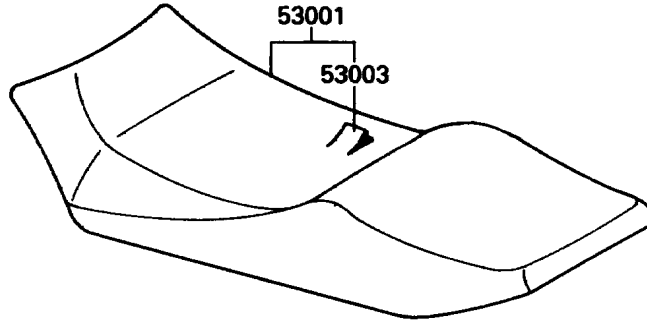

1989 Ninja® 750R PARTS DIAGRAM

Seat

F2510-0332

1989 Ninja® 750R PARTS LIST

Seat

ITEM NAME	PART NUMBER	QUANTITY
WASHER-PLAIN-SMALL,10MM,BLACK (Ref # 410)	410F1000	2
COVER,SEAT,EBONY/RED (Ref # 14024J)	14024-5112-J3	1
COVER,SEAT,RED/EBONY (Ref # 14024K)	14024-5113-J3	1
BRACKET-LOCK,SEAT (Ref # 32074)	32074-1130	1
SEAT-ASSY,DUAL,BLACK (Ref # 53001)	53001-1494-MA	1
LEATHER,SEAT,BLACK (Ref # 53003)	53003-1178-MA	1
BOLT,SOCKET,6MM (Ref # 92002)	92002-1616	2
SCREW,6X18,BLACK (Ref # 92009)	92009-1181	4
SCREW,6X20,BLACK (Ref # 92009A)	92009-1251	2
COLLAR,L=14.1 (Ref # 92027)	92027-1920	2
DAMPER (Ref # 92075)	92075-1913	2
SPRING,SEAT LOCK (Ref # 92144)	92144-1086	1