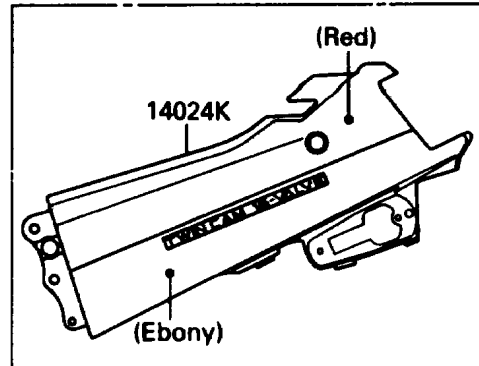

1989 Ninja® 750R PARTS DIAGRAM

Seat

F2510-0332

1989 Ninja® 750R PARTS LIST

Seat

ITEM NAME	PART NUMBER	QUANTITY
WASHER-PLAIN-SMALL,10MM,BLACK (Ref # 410)	410F1000	2
COVER,SEAT,EBONY/RED (Ref # 14024J)	14024-5112-J3	1
COVER,SEAT,RED/EBONY (Ref # 14024K)	14024-5113-J3	1
BRACKET-LOCK,SEAT (Ref # 32074)	32074-1130	1
SEAT-ASSY,DUAL,BLACK (Ref # 53001)	53001-1494-MA	1
LEATHER,SEAT,BLACK (Ref # 53003)	53003-1178-MA	1
BOLT,SOCKET,6MM (Ref # 92002)	92002-1616	2
SCREW,6X18,BLACK (Ref # 92009)	92009-1181	4
SCREW,6X20,BLACK (Ref # 92009A)	92009-1251	2
COLLAR,L=14.1 (Ref # 92027)	92027-1920	2
DAMPER (Ref # 92075)	92075-1913	2
SPRING,SEAT LOCK (Ref # 92144)	92144-1086	1