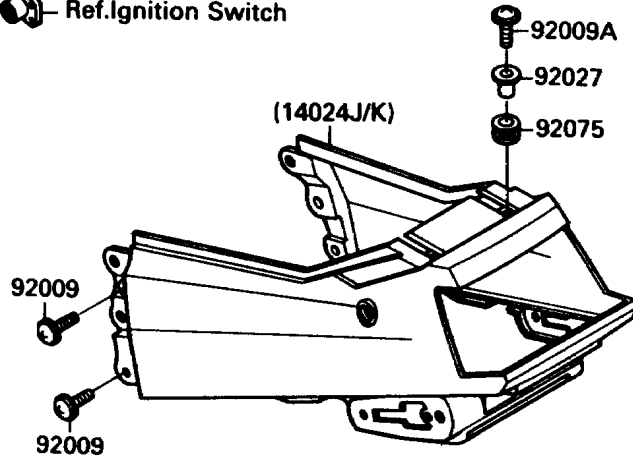

1989 Ninja® 750R PARTS DIAGRAM

Seat

F2510-0332

1989 Ninja® 750R PARTS LIST

Seat

ITEM NAME	PART NUMBER	QUANTITY
WASHER-PLAIN-SMALL,10MM,BLACK (Ref # 410)	410F1000	2
COVER,SEAT,EBONY/RED (Ref # 14024J)	14024-5112-J3	1
COVER,SEAT,RED/EBONY (Ref # 14024K)	14024-5113-J3	1
BRACKET-LOCK,SEAT (Ref # 32074)	32074-1130	1
SEAT-ASSY,DUAL,BLACK (Ref # 53001)	53001-1494-MA	1
LEATHER,SEAT,BLACK (Ref # 53003)	53003-1178-MA	1
BOLT,SOCKET,6MM (Ref # 92002)	92002-1616	2
SCREW,6X18,BLACK (Ref # 92009)	92009-1181	4
SCREW,6X20,BLACK (Ref # 92009A)	92009-1251	2
COLLAR,L=14.1 (Ref # 92027)	92027-1920	2
DAMPER (Ref # 92075)	92075-1913	2
SPRING,SEAT LOCK (Ref # 92144)	92144-1086	1