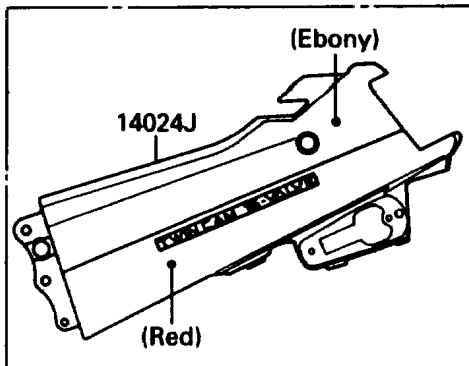

1989 Ninja® 750R PARTS DIAGRAM

Seat

F2510-0332

1989 Ninja® 750R PARTS LIST

Seat

ITEM NAME	PART NUMBER	QUANTITY
WASHER-PLAIN-SMALL,10MM,BLACK (Ref # 410)	410F1000	2
COVER,SEAT,EBONY/RED (Ref # 14024J)	14024-5112-J3	1
COVER,SEAT,RED/EBONY (Ref # 14024K)	14024-5113-J3	1
BRACKET-LOCK,SEAT (Ref # 32074)	32074-1130	1
SEAT-ASSY,DUAL,BLACK (Ref # 53001)	53001-1494-MA	1
LEATHER,SEAT,BLACK (Ref # 53003)	53003-1178-MA	1
BOLT,SOCKET,6MM (Ref # 92002)	92002-1616	2
SCREW,6X18,BLACK (Ref # 92009)	92009-1181	4
SCREW,6X20,BLACK (Ref # 92009A)	92009-1251	2
COLLAR,L=14.1 (Ref # 92027)	92027-1920	2
DAMPER (Ref # 92075)	92075-1913	2
SPRING,SEAT LOCK (Ref # 92144)	92144-1086	1