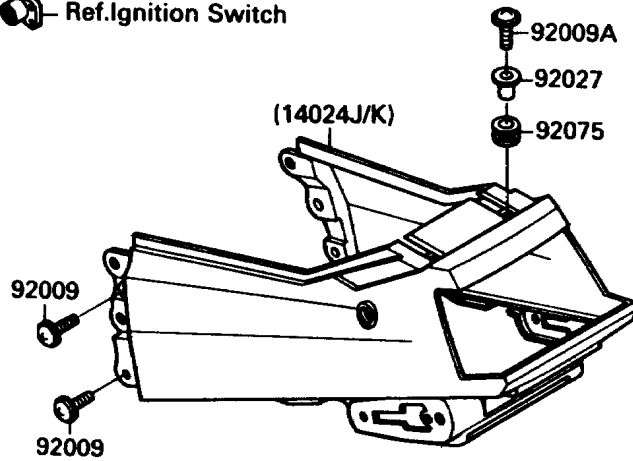

1989 Ninja® 750R PARTS DIAGRAM

Seat

F2510-0332