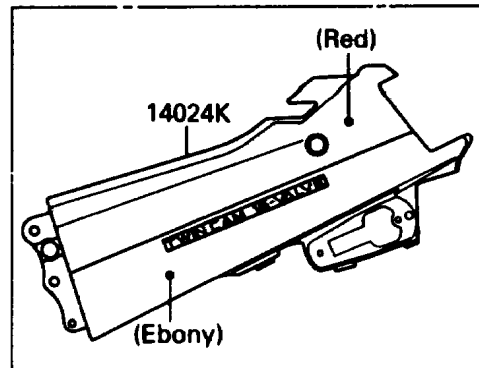

# 1989 Ninja® 750R PARTS DIAGRAM

Seat

F2510-0332

## Seat

ITEM NAME	PART NUMBER	QUANTITY
WASHER-PLAIN-SMALL,10MM,BLACK (Ref # 410)	410F1000	2
COVER,SEAT,EBONY/RED (Ref # 14024J)	14024-5112-J3	1
COVER,SEAT,RED/EBONY (Ref # 14024K)	14024-5113-J3	1
BRACKET-LOCK,SEAT (Ref # 32074)	32074-1130	1
SEAT-ASSY,DUAL,BLACK (Ref # 53001)	53001-1494-MA	1
LEATHER,SEAT,BLACK (Ref # 53003)	53003-1178-MA	1
BOLT,SOCKET,6MM (Ref # 92002)	92002-1616	2
SCREW,6X18,BLACK (Ref # 92009)	92009-1181	4
SCREW,6X20,BLACK (Ref # 92009A)	92009-1251	2
COLLAR,L=14.1 (Ref # 92027)	92027-1920	2
DAMPER (Ref # 92075)	92075-1913	2
SPRING,SEAT LOCK (Ref # 92144)	92144-1086	1