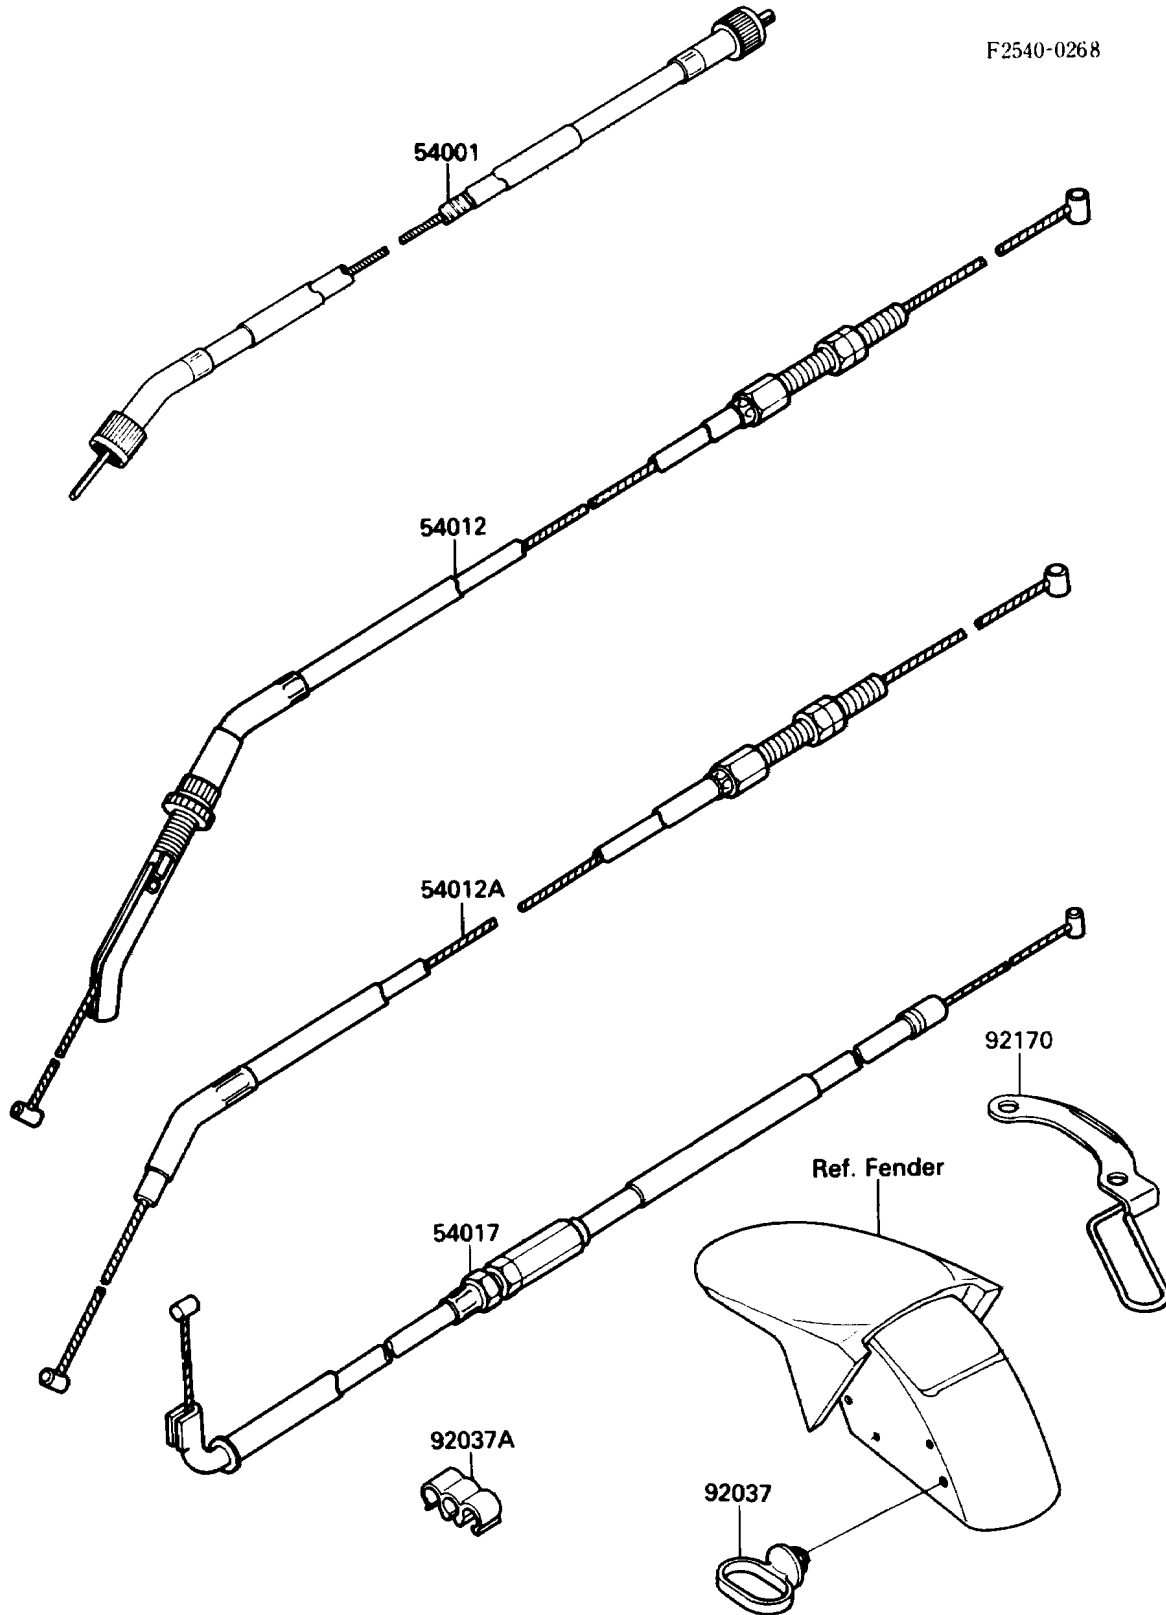

# 1988 NINJA<sup>®</sup> 750R PARTS DIAGRAM

Cables

# 1988 NINJA® 750R PARTS LIST

## Cables

ITEM NAME	PART NUMBER	QUANTITY
CABLE-SPEEDOMETER (Ref # 54001)	54001-1130	1
CABLE-THROTTLE,OPENING (Ref # 54012)	54012-1314	1
CABLE-THROTTLE,CLOSING (Ref # 54012A)	54012-1315	1
CABLE-STARTER (Ref # 54017)	54017-1088	1
CLAMP,CABLE (Ref # 92037)	92037-1459	1
CLAMP,CABLE (Ref # 92037A)	92037-1697	1
CLAMP,CABLE (Ref # 92170)	92170-1040	1