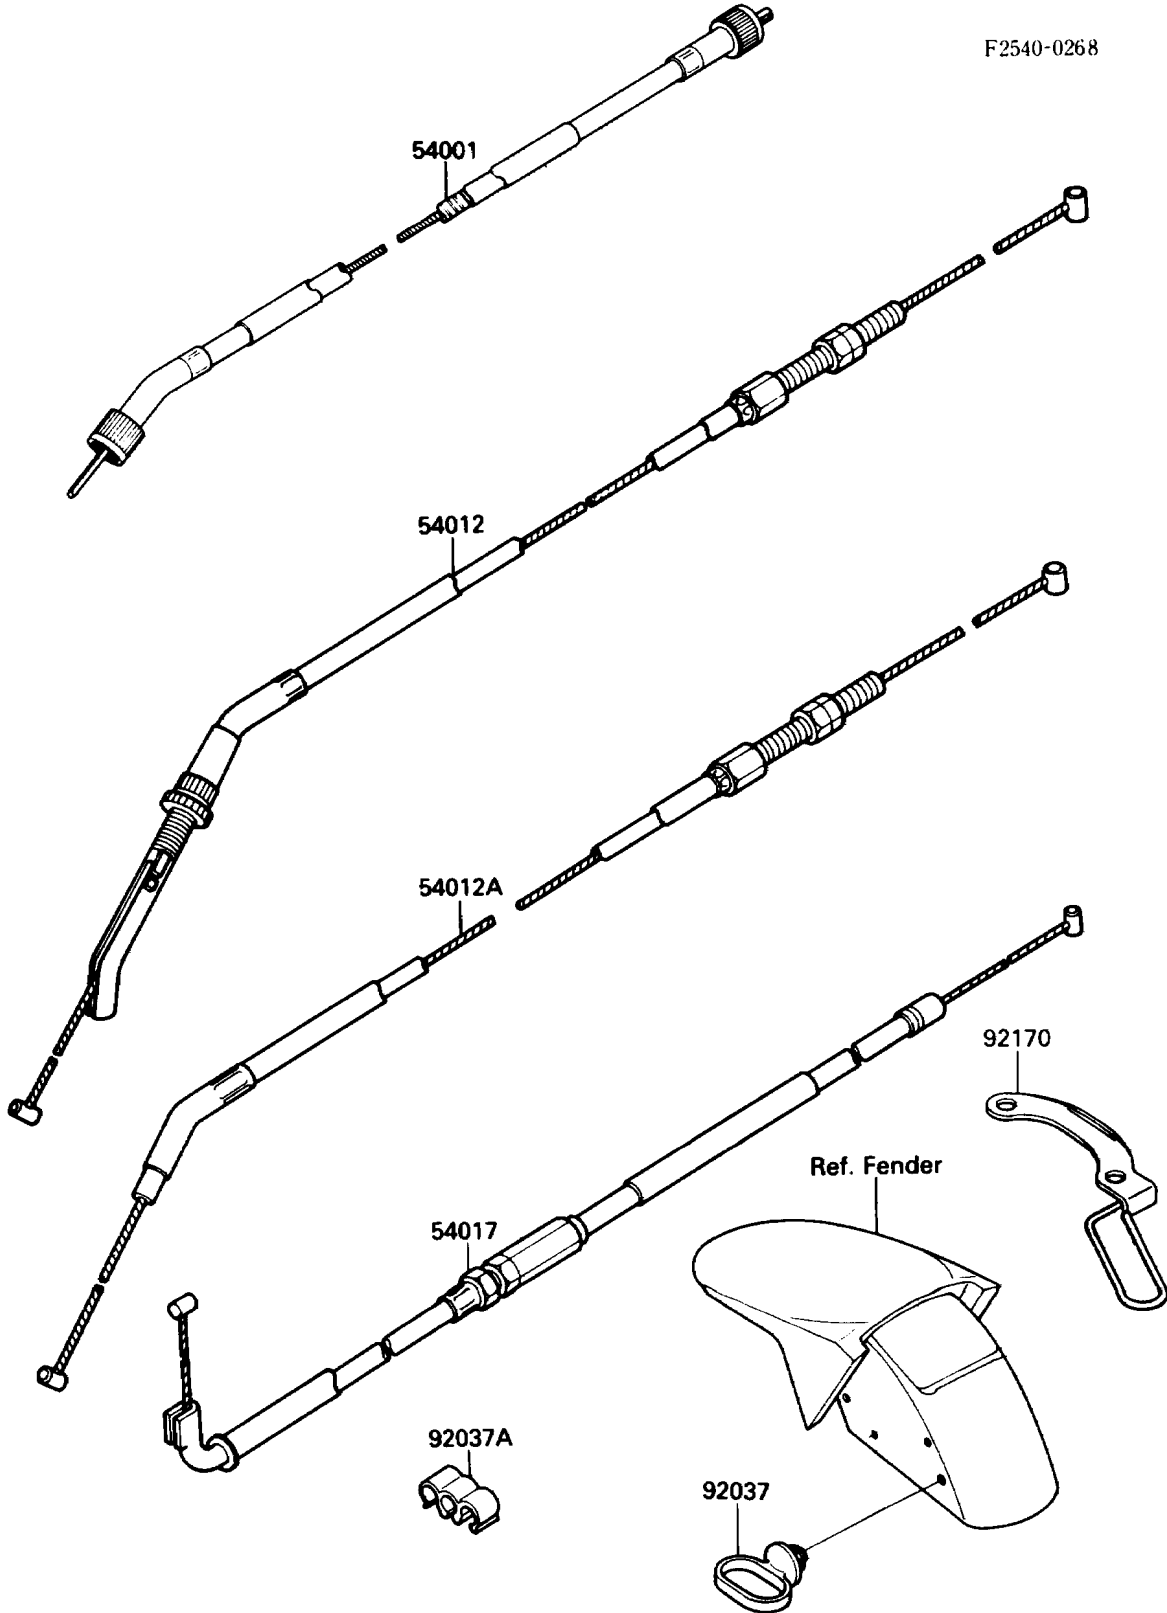

# 1988 NINJA<sup>®</sup> 750R PARTS DIAGRAM

Cables

# 1988 NINJA® 750R PARTS LIST

## Cables

ITEM NAME	PART NUMBER	QUANTITY
CABLE-SPEEDOMETER (Ref # 54001)	54001-1130	1
CABLE-THROTTLE,OPENING (Ref # 54012)	54012-1314	1
CABLE-THROTTLE,CLOSING (Ref # 54012A)	54012-1315	1
CABLE-STARTER (Ref # 54017)	54017-1088	1
CLAMP,CABLE (Ref # 92037)	92037-1459	1
CLAMP,CABLE (Ref # 92037A)	92037-1697	1
CLAMP,CABLE (Ref # 92170)	92170-1040	1