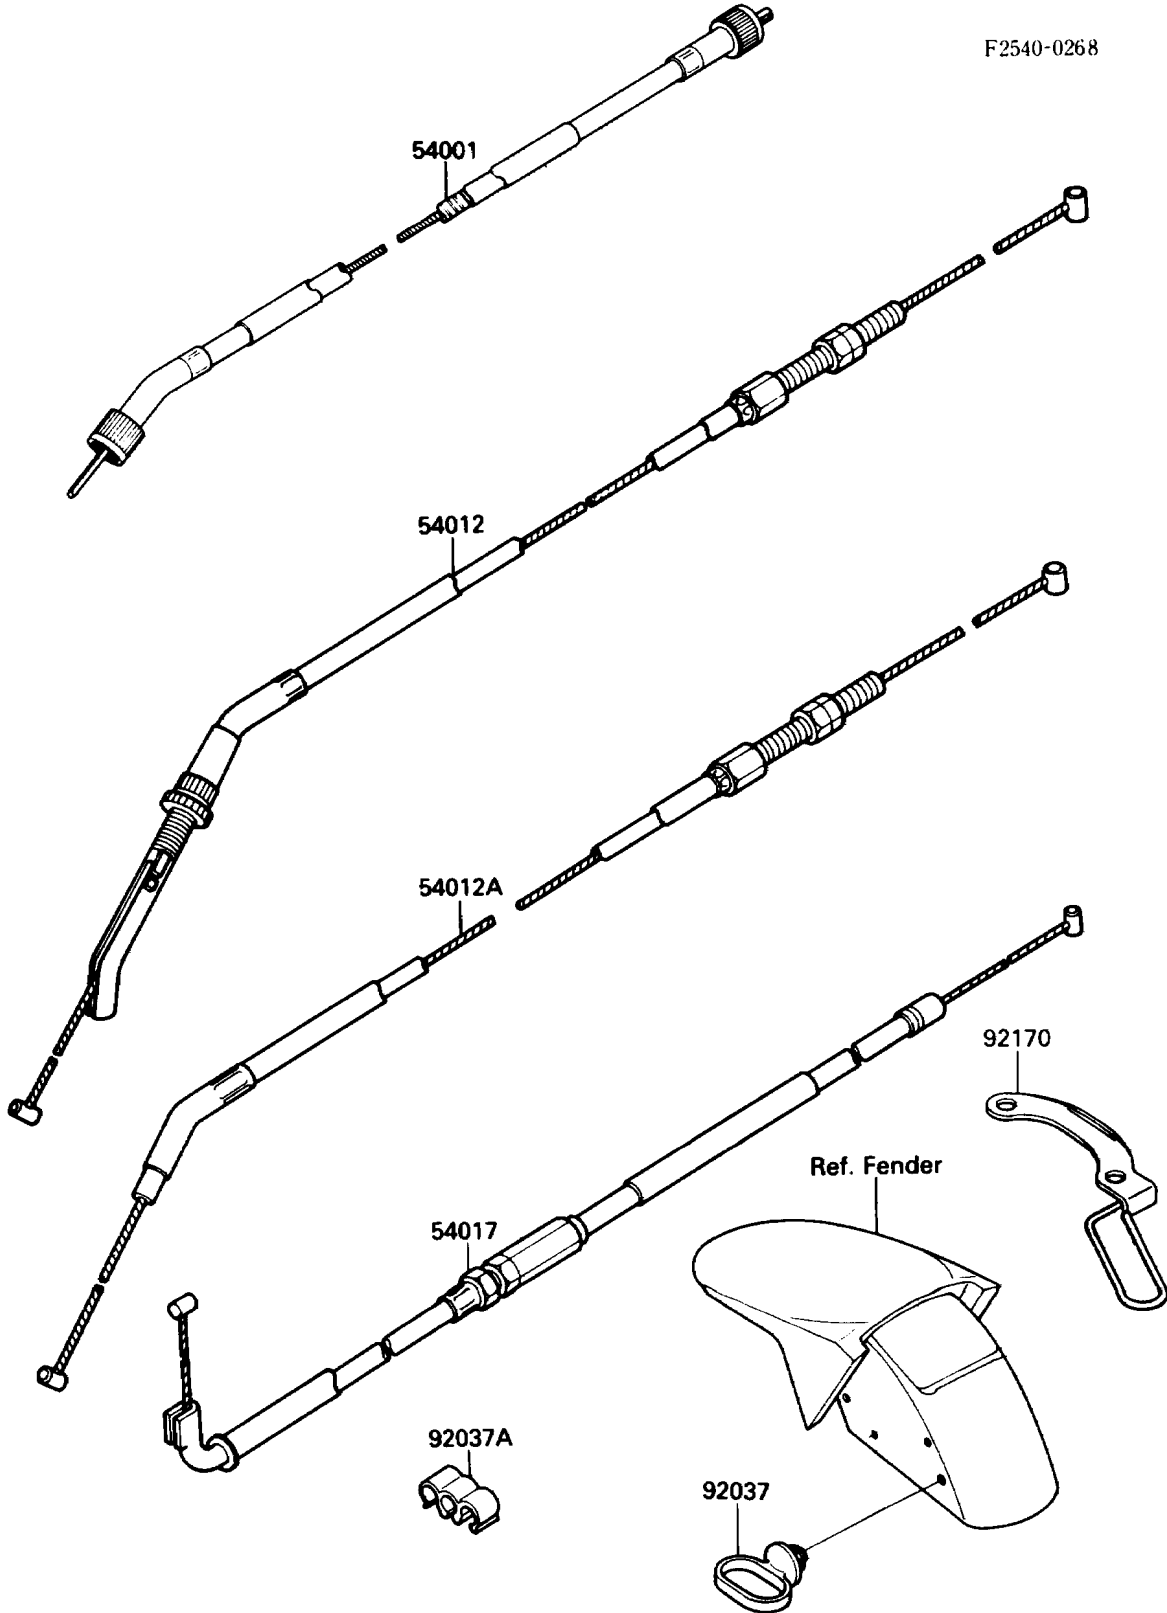

# 1989 Ninja® 750R PARTS DIAGRAM

## Cables

# 1989 Ninja® 750R PARTS LIST

## Cables

ITEM NAME	PART NUMBER	QUANTITY
CABLE-SPEEDOMETER (Ref # 54001)	54001-1130	1
CABLE-THROTTLE,OPENING (Ref # 54012)	54012-1314	1
CABLE-THROTTLE,CLOSING (Ref # 54012A)	54012-1315	1
CABLE-STARTER (Ref # 54017)	54017-1088	1
CLAMP,CABLE (Ref # 92037)	92037-1459	1
CLAMP,CABLE (Ref # 92037A)	92037-1697	1
CLAMP,CABLE (Ref # 92170)	92170-1040	1