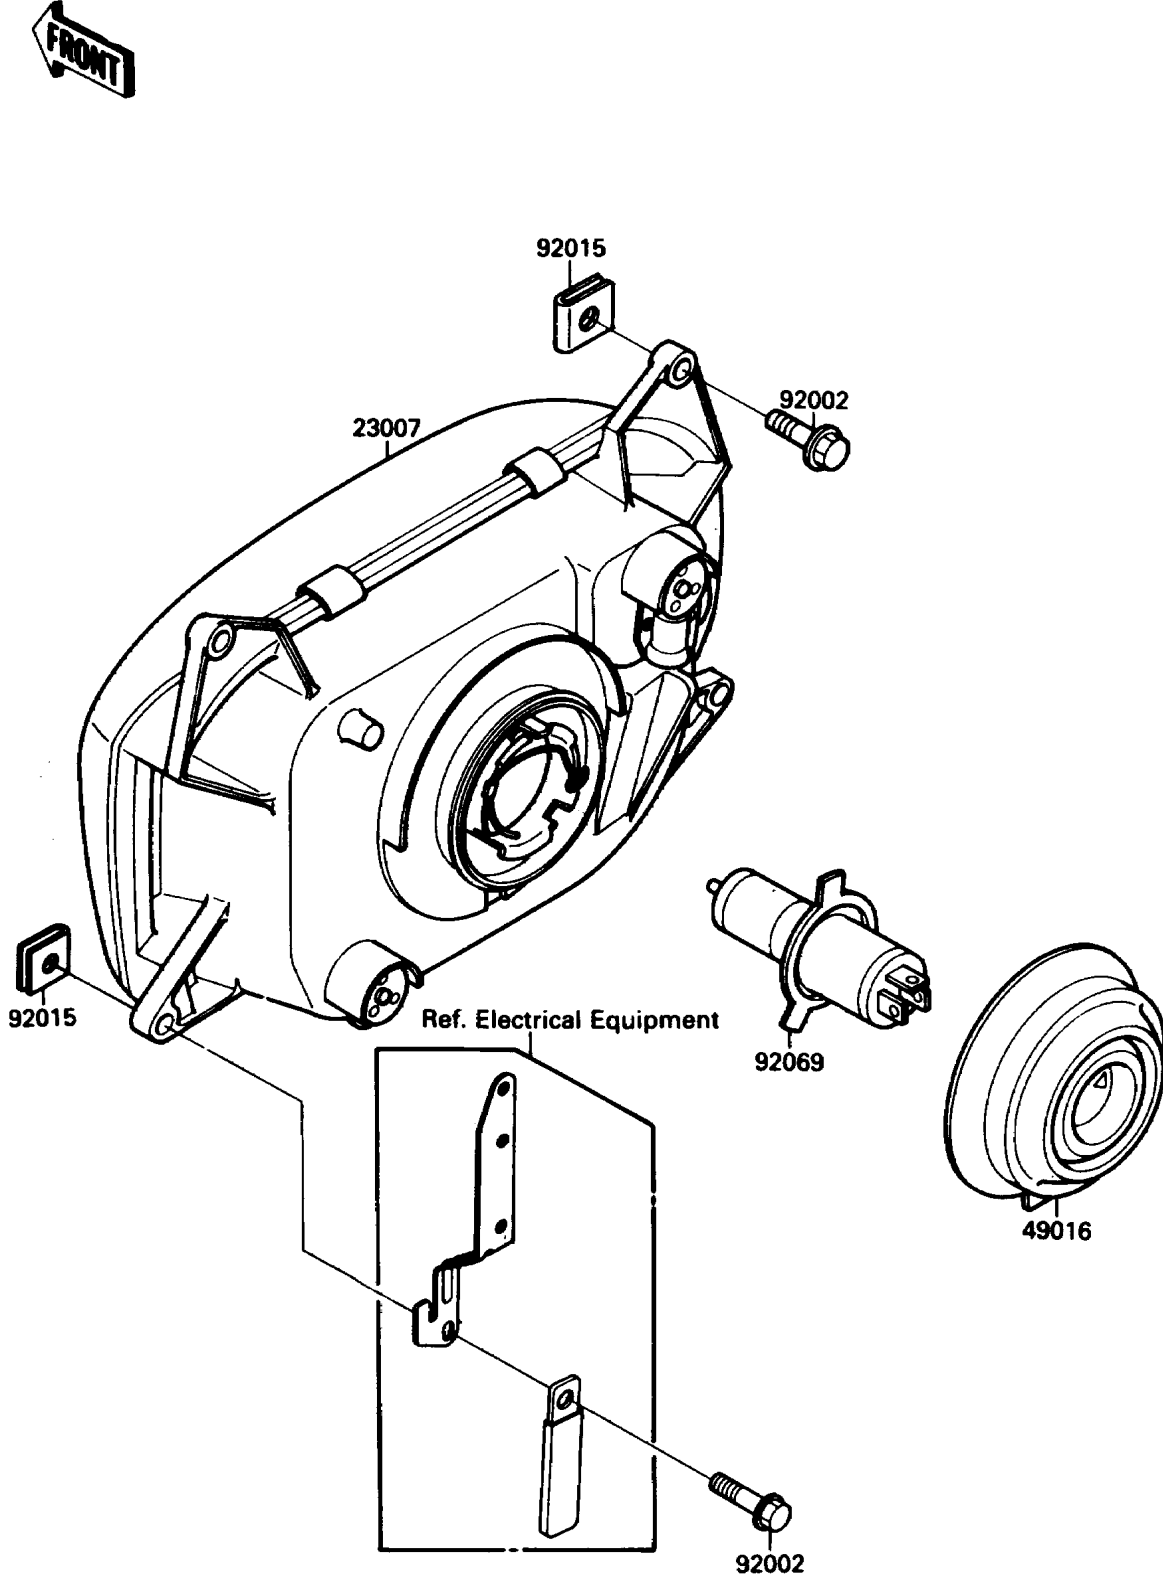

1988 NINJA[®] 750R PARTS DIAGRAM

Headlight(s)

F2710-0278

1988 NINJA® 750R PARTS LIST

Headlight(s)

ITEM NAME	PART NUMBER	QUANTITY
LENS-COMP,HEAD LAMP (Ref # 23007)	23007-1155	1
COVER-SEAL,HEAD LAMP (Ref # 49016)	49016-1108	1
BOLT,6X25 (Ref # 92002)	92002-1135	4
NUT,6MM (Ref # 92015)	92015-1094	4
BULB,12V 60/55W,H4 (Ref # 92069)	92069-1002	1