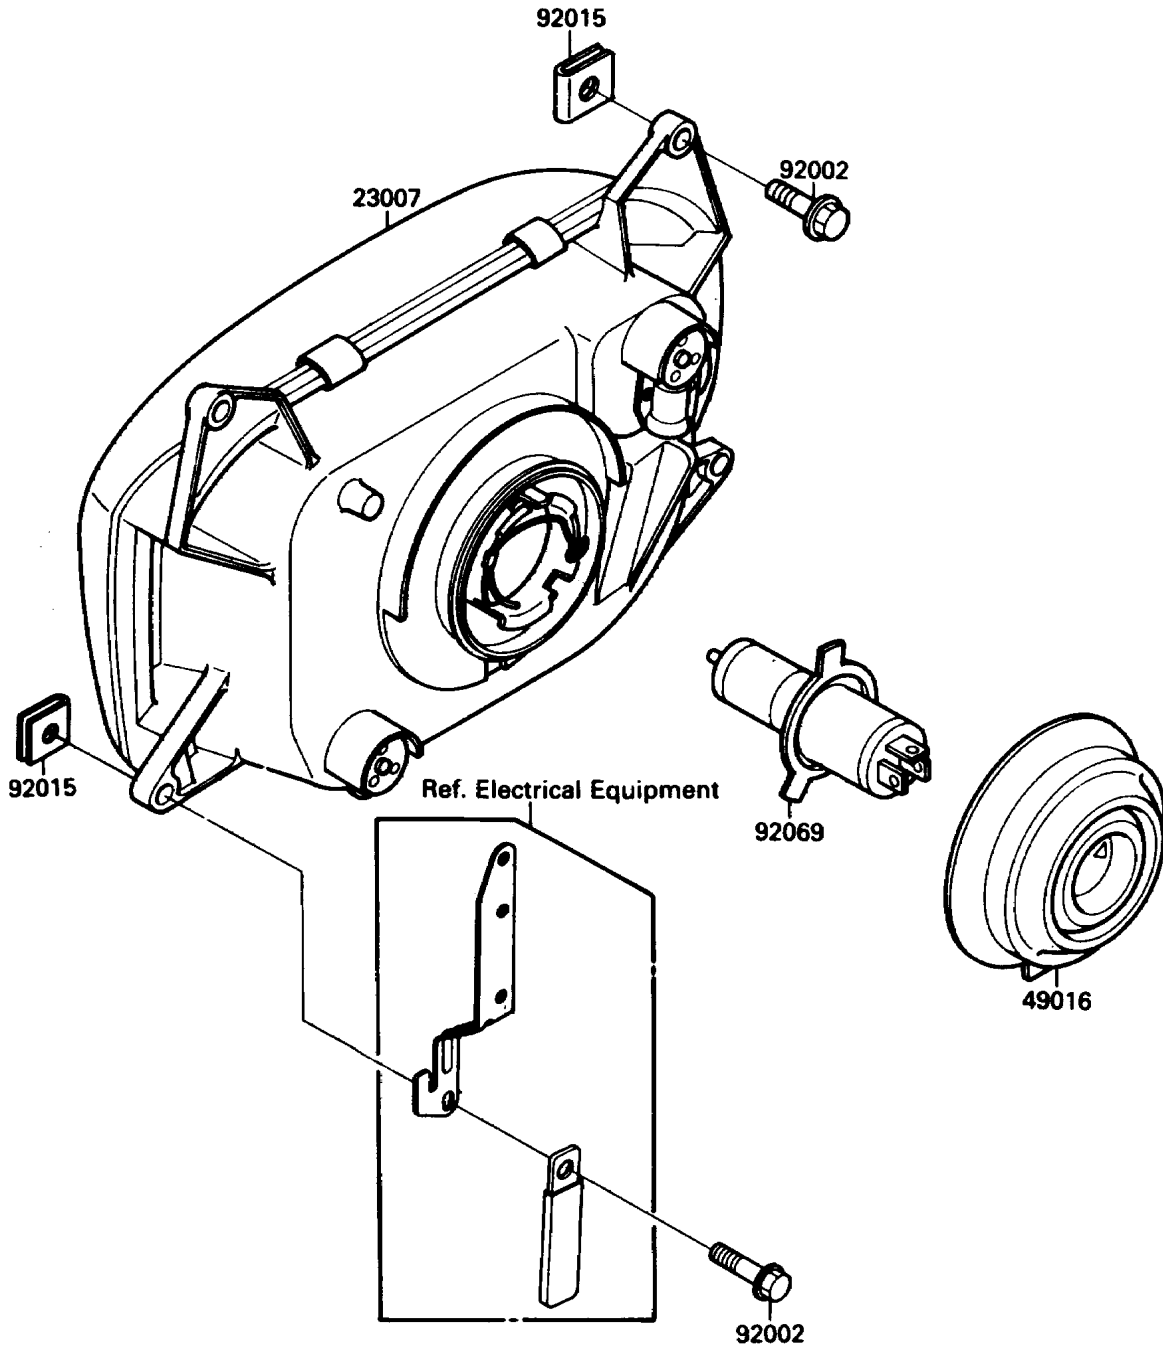

1988 NINJA[®] 750R PARTS DIAGRAM

Headlight(s)

F2710-0278

1988 NINJA® 750R PARTS LIST

Headlight(s)

ITEM NAME	PART NUMBER	QUANTITY
LENS-COMP,HEAD LAMP (Ref # 23007)	23007-1155	1
COVER-SEAL,HEAD LAMP (Ref # 49016)	49016-1108	1
BOLT,6X25 (Ref # 92002)	92002-1135	4
NUT,6MM (Ref # 92015)	92015-1094	4
BULB,12V 60/55W,H4 (Ref # 92069)	92069-1002	1