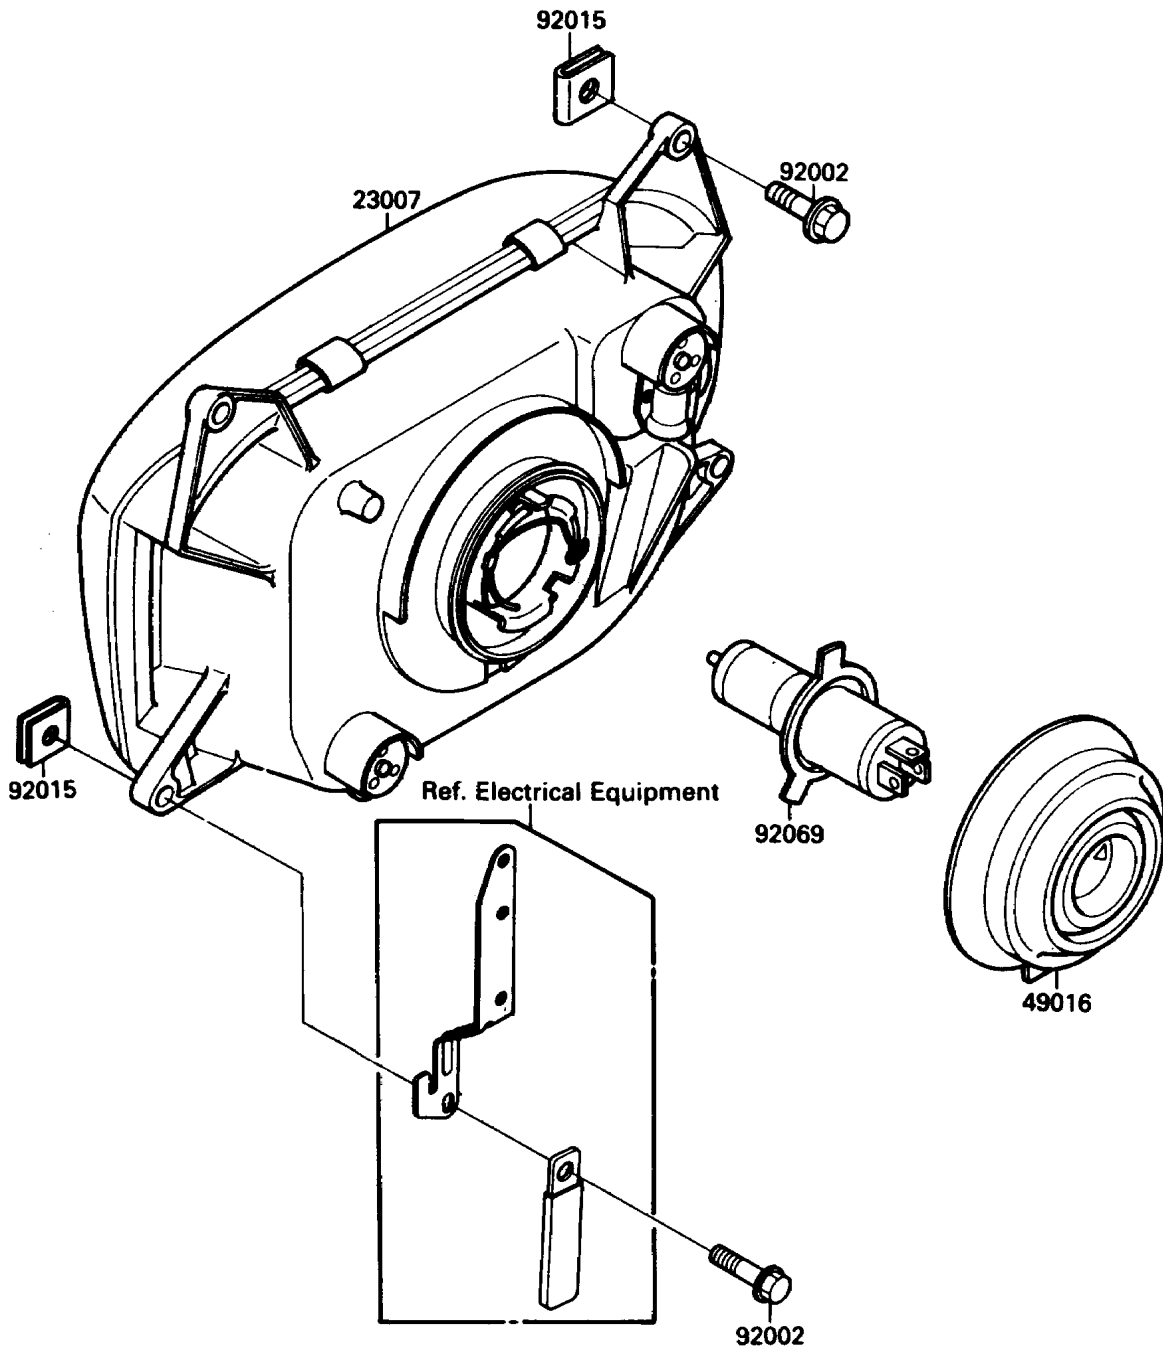

1989 Ninja® 750R PARTS DIAGRAM

Headlight(s)

F2710-0278

1989 Ninja® 750R PARTS LIST

Headlight(s)

ITEM NAME	PART NUMBER	QUANTITY
LENS-COMP,HEAD LAMP (Ref # 23007)	23007-1155	1
COVER-SEAL,HEAD LAMP (Ref # 49016)	49016-1108	1
BOLT,6X25 (Ref # 92002)	92002-1135	4
NUT,6MM (Ref # 92015)	92015-1094	4
BULB,12V 60/55W,H4 (Ref # 92069)	92069-1002	1