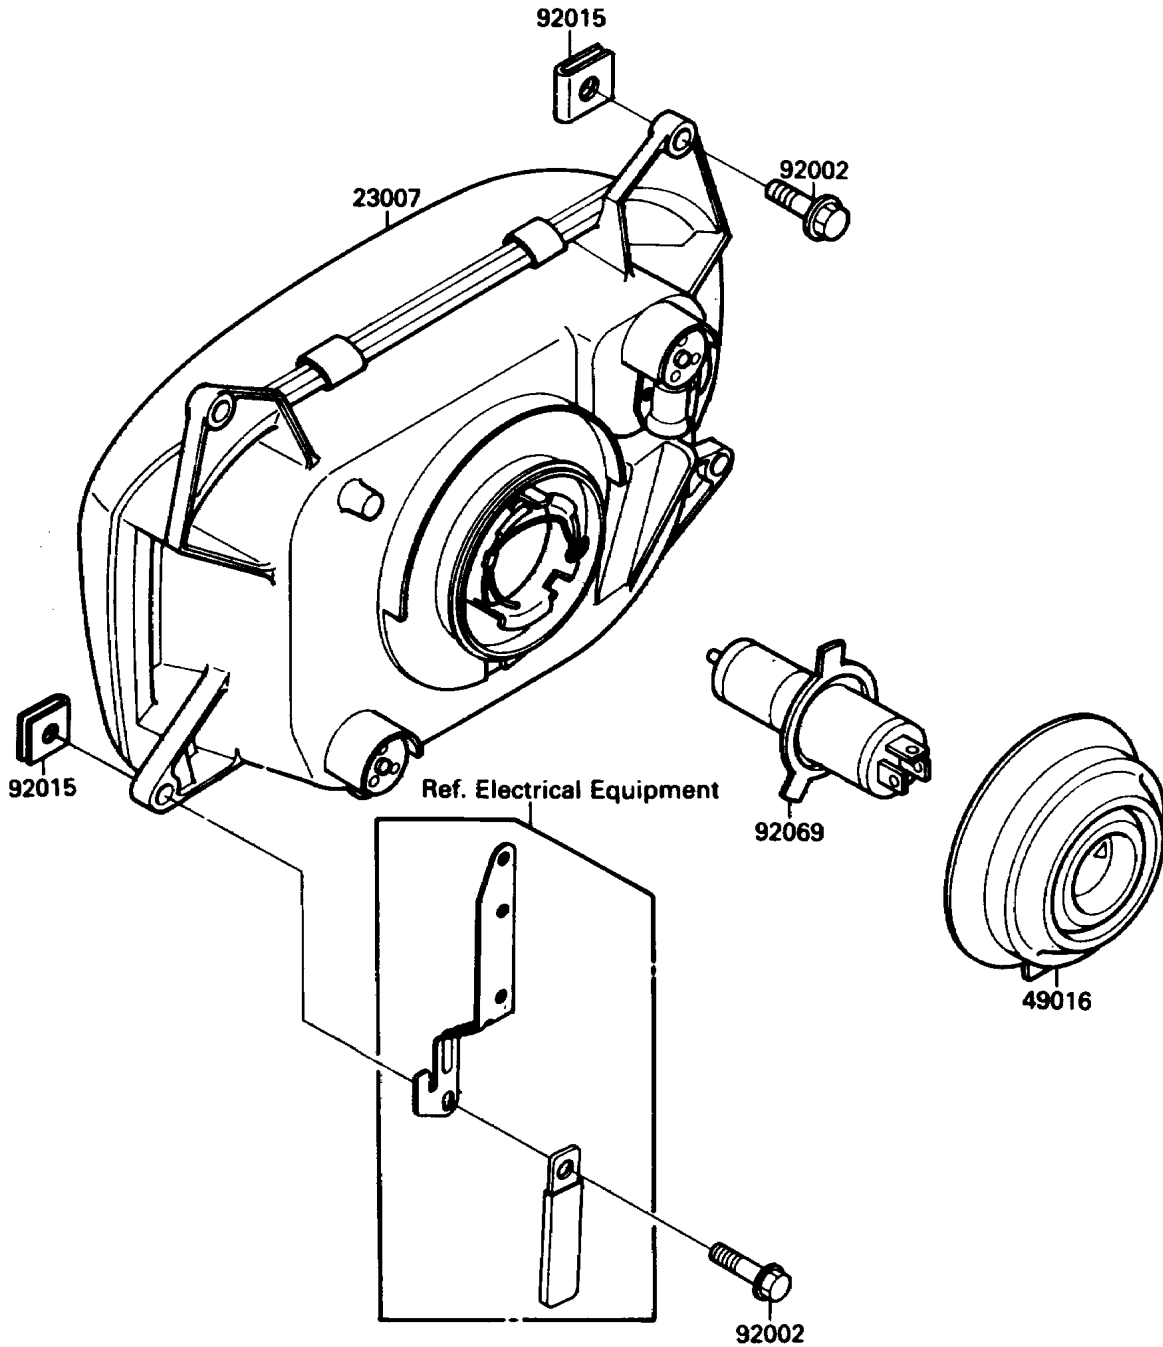

1989 Ninja[®] 750R PARTS DIAGRAM

Headlight(s)

F2710-0278

1989 Ninja® 750R PARTS LIST

Headlight(s)

ITEM NAME	PART NUMBER	QUANTITY
LENS-COMP,HEAD LAMP (Ref # 23007)	23007-1155	1
COVER-SEAL,HEAD LAMP (Ref # 49016)	49016-1108	1
BOLT,6X25 (Ref # 92002)	92002-1135	4
NUT,6MM (Ref # 92015)	92015-1094	4
BULB,12V 60/55W,H4 (Ref # 92069)	92069-1002	1