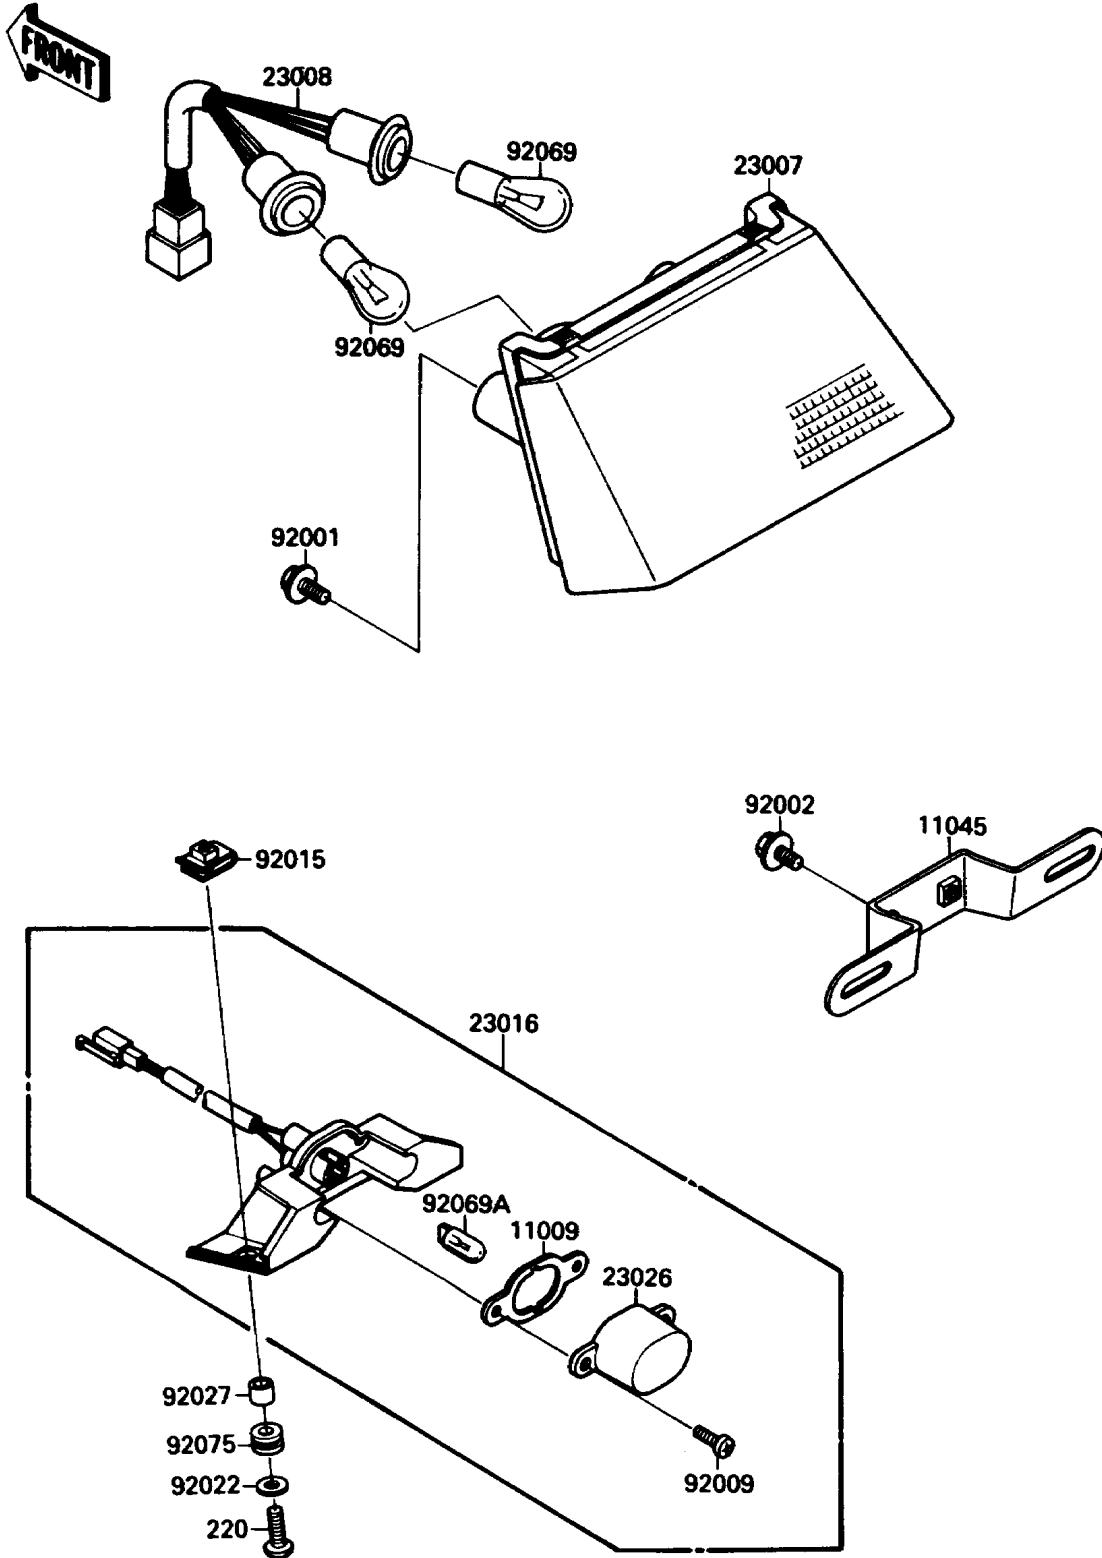

1987 NINJA® 750R PARTS DIAGRAM

Taillight(s)

F2720-0247

1987 NINJA® 750R PARTS LIST

Taillight(s)

ITEM NAME	PART NUMBER	QUANTITY
SCREW-PAN-CROS (Ref # 220)	220C0520	2
GASKET,LICENSE PLATE LAMP (Ref # 11009)	11009-1619	1
BRACKET,LICENSE LAMP (Ref # 11045)	11045-1356	1
LENS-COMP,TAIL LAMP (Ref # 23007)	23007-1157	1
SOCKET-ASSY,TAIL LAMP (Ref # 23008)	23008-1319	1
LAMP-ASSY,LICENSE PLATE (Ref # 23016)	23016-1077	1
LENS,LICENSE PLATE LAMP (Ref # 23026)	23026-1084	1
BOLT,6X12 (Ref # 92001)	92001-1771	2
BOLT,6X14 (Ref # 92002)	92002-1351	2
SCREW,TAPPING,4X12 (Ref # 92009)	92009-1395	2
NUT,5MM (Ref # 92015)	92015-1621	2
WASHER,5.2X16X1.2 (Ref # 92022)	25009-004	2
COLLAR,5.6X8X8.8 (Ref # 92027)	92027-1923	2
BULB,12V 27/8W (Ref # 92069)	92069-059	2
BULB,12V 3CP (Ref # 92069A)	92069-1066	1
DAMPER (Ref # 92075)	92075-1912	2