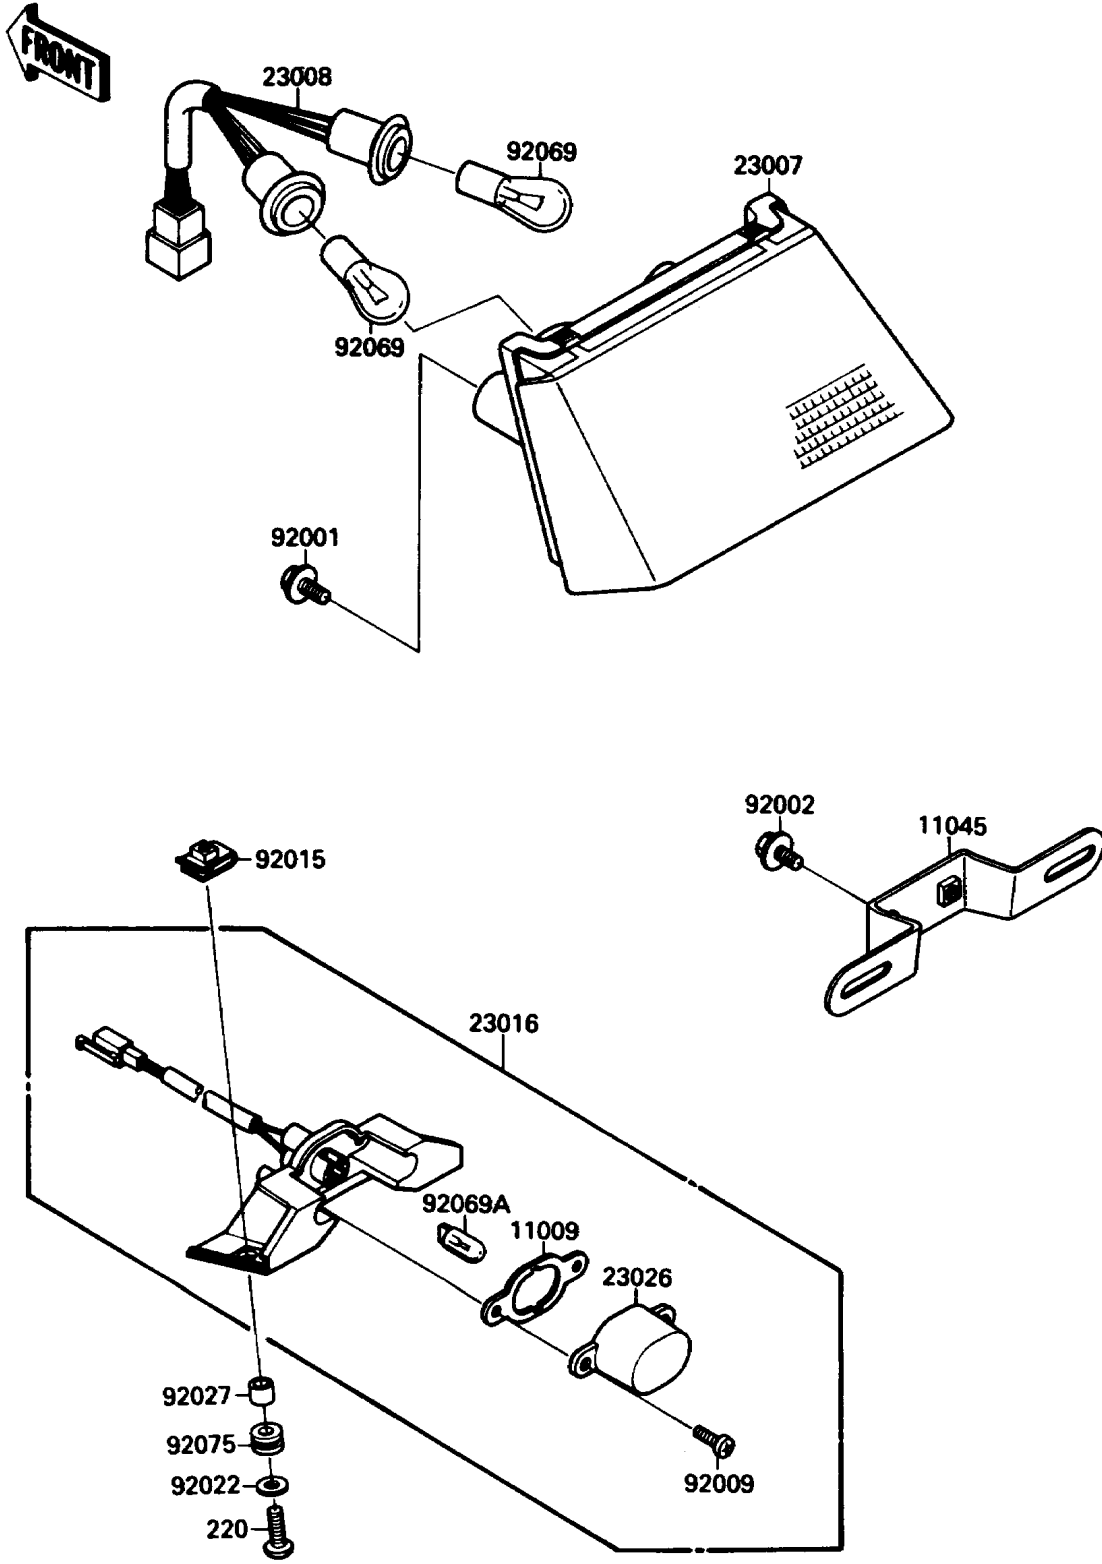

1988 NINJA® 750R PARTS DIAGRAM

Taillight(s)

F2720-0247

1988 NINJA® 750R PARTS LIST

Taillight(s)

ITEM NAME	PART NUMBER	QUANTITY
SCREW-PAN-CROS (Ref # 220)	220C0520	2
GASKET,LICENSE PLATE LAMP (Ref # 11009)	11009-1619	1
BRACKET,LICENSE LAMP (Ref # 11045)	11045-1356	1
LENS-COMP,TAIL LAMP (Ref # 23007)	23007-1157	1
SOCKET-ASSY,TAIL LAMP (Ref # 23008)	23008-1319	1
LAMP-ASSY,LICENSE PLATE (Ref # 23016)	23016-1077	1
LENS,LICENSE PLATE LAMP (Ref # 23026)	23026-1084	1
BOLT,6X12 (Ref # 92001)	92001-1771	2
BOLT,6X14 (Ref # 92002)	92002-1351	2
SCREW,TAPPING,4X12 (Ref # 92009)	92009-1395	2
NUT,5MM (Ref # 92015)	92015-1621	2
WASHER,5.2X16X1.2 (Ref # 92022)	25009-004	2
COLLAR,5.6X8X8.8 (Ref # 92027)	92027-1923	2
BULB,12V 27/8W (Ref # 92069)	92069-059	2
BULB,12V 3CP (Ref # 92069A)	92069-1066	1
DAMPER (Ref # 92075)	92075-1912	2