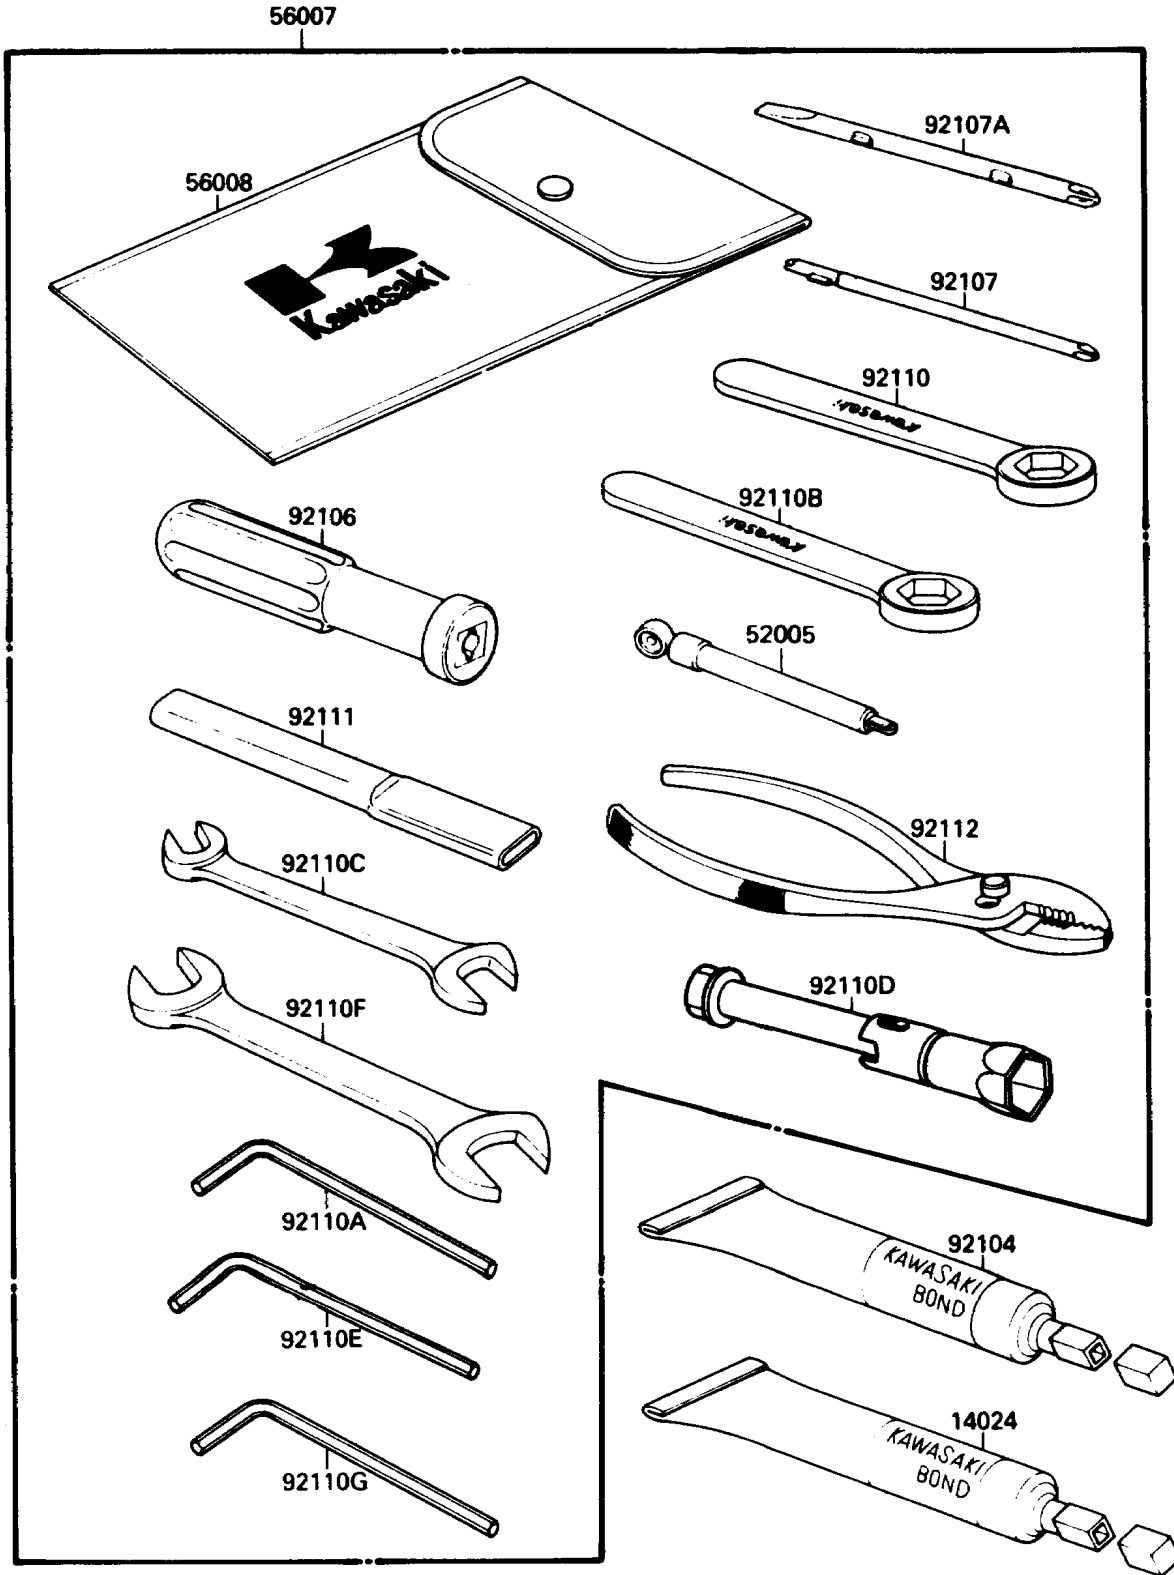

1988 NINJA® 750R PARTS DIAGRAM

Owner's Tools

F2810-0235

1988 NINJA® 750R PARTS LIST

Owner's Tools

ITEM NAME	PART NUMBER	QUANTITY
THREE BOND TB1211,HT/RS,WHITE (Ref # 14024)	56019-120	1
GAUGE,AIR,3.5KG/CM2 (Ref # 52005)	52005-1031	1
TOOLKIT (Ref # 56007)	56007-1256	1
BAG,TOOL (Ref # 56008)	56008-1019	1
GASKET-LIQUID,TUBE,100G,BLACK (Ref # 92104)	92104-1003	1
GRIP-SCREW DRIVER (Ref # 92106)	92106-1001	1
TOOL-DRIVER,#3PHILLIPS (Ref # 92107)	92107-005	1
TOOL-DRIVER,#2PHILLIPS&SLOT (Ref # 92107A)	92107-1051	1
TOOL-WRENCH,BOX END,27MM (Ref # 92110)	92109-009	1
TOOL-WRENCH,ALLEN,5MM (Ref # 92110A)	92110-1015	1
TOOL-WRENCH,BOX END,22MM (Ref # 92110B)	92110-1024	1
TOOL-WRENCH,OPEN END,10X12 (Ref # 92110C)	92110-1117	1
TOOL-WRENCH,BOX,18MM (Ref # 92110D)	92110-1130	1
TOOL-WRENCH,ALLEN,4MM (Ref # 92110E)	92110-3703	1
TOOL-WRENCH,OPEN END,14X17 (Ref # 92110F)	92126-003	1
TOOL-WRENCH,ALLEN,6MM (Ref # 92110G)	92127-003	1
TOOL-BAR,BOX END WRENCH (Ref # 92111)	92111-1051	1
TOOL-PLIERS (Ref # 92112)	92112-003	1