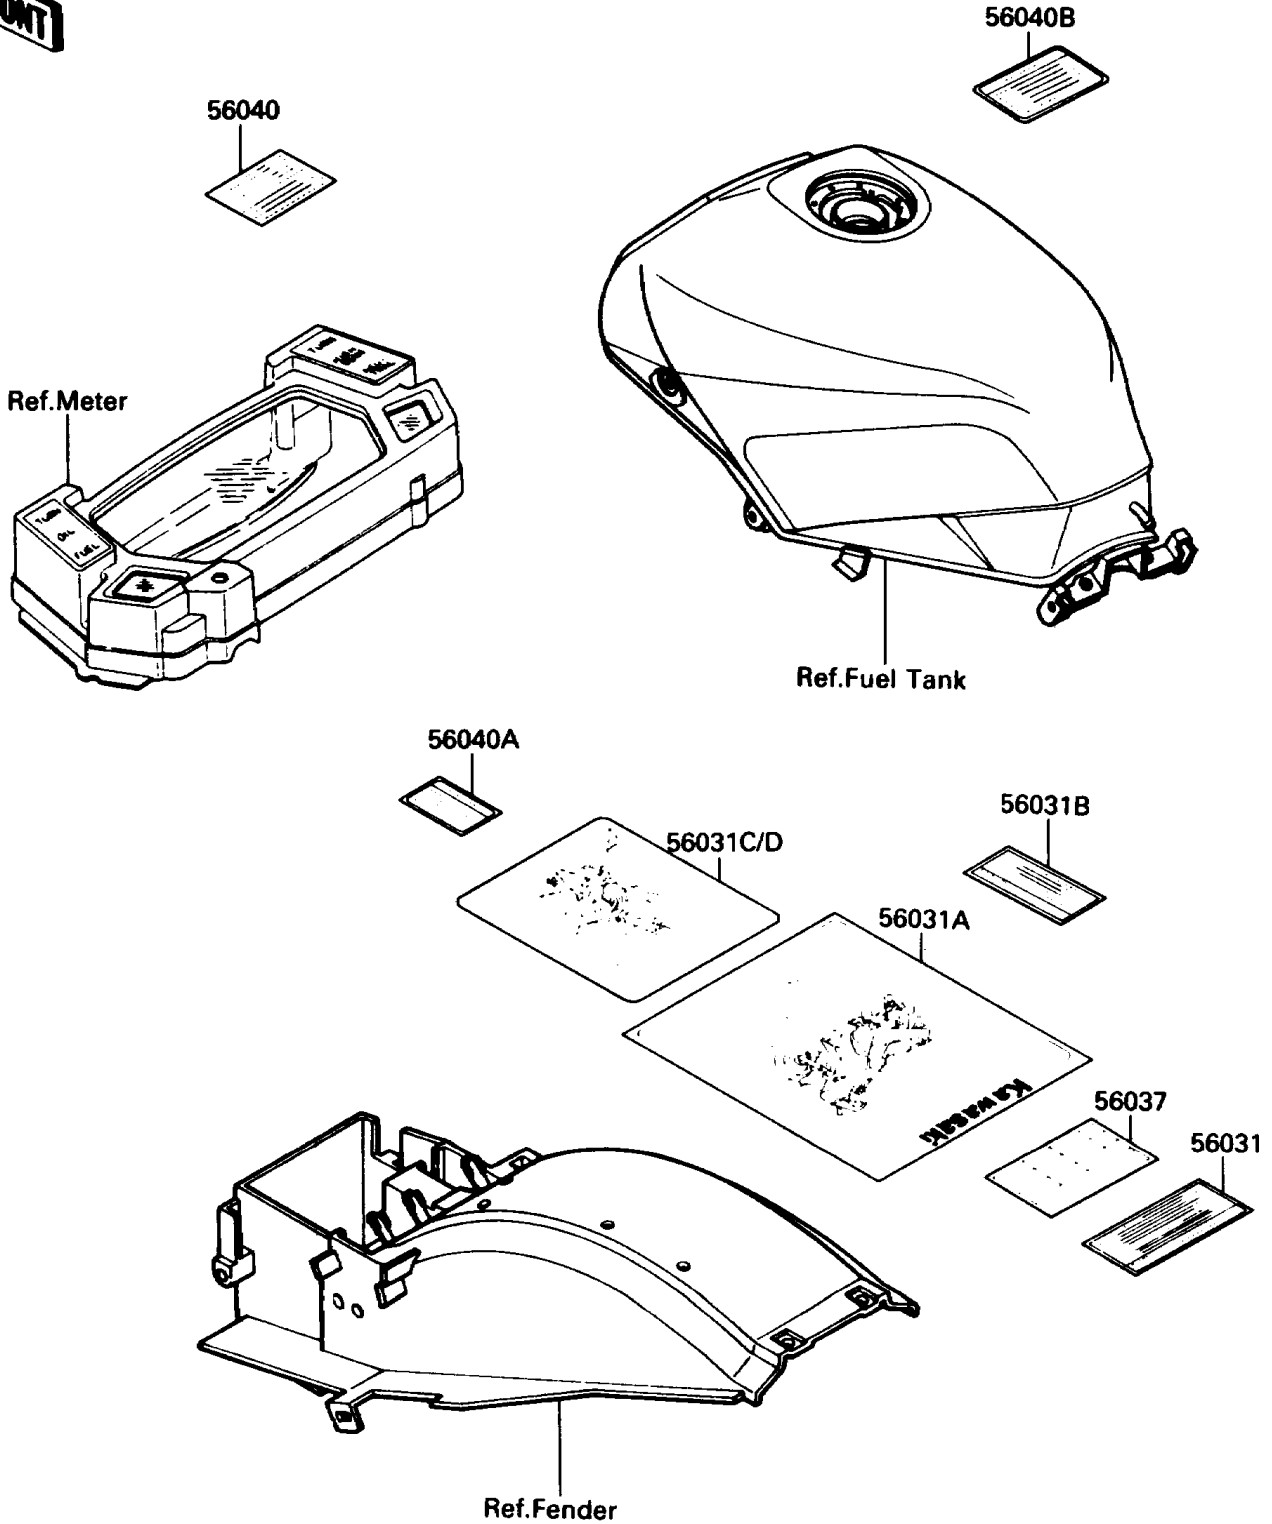

1989 Ninja® 750R PARTS DIAGRAM

Labels

F2860-0582

1989 Ninja® 750R PARTS LIST

Labels

ITEM NAME	PART NUMBER	QUANTITY
LABEL-MANUAL,CHAIN (Ref # 56031)	56031-1512	1
LABEL-MANUAL,DAILY SAFETY (Ref # 56031A)	56031-1515	1
LABEL-MANUAL,OIL & OIL FILTER (Ref # 56031B)	56031-1520	1
LABEL-SPECIFICATION,TIRE&LOAD (Ref # 56037)	56037-1429	1
LABEL-WARNING,BREAK IN CAUTION (Ref # 56040)	56040-1007	1
LABEL-WARNING,AIR INTAKE (Ref # 56040A)	56040-1014	1
LABEL-MANUAL,BATTERY VENT (Ref # 56031C)	56031-1545	1
LABEL-MANUAL,BATTERY VENT (Ref # 56031D)	56031-1546	1
LABEL-WARNING,EVAPO (Ref # 56040B)	56040-1121	1