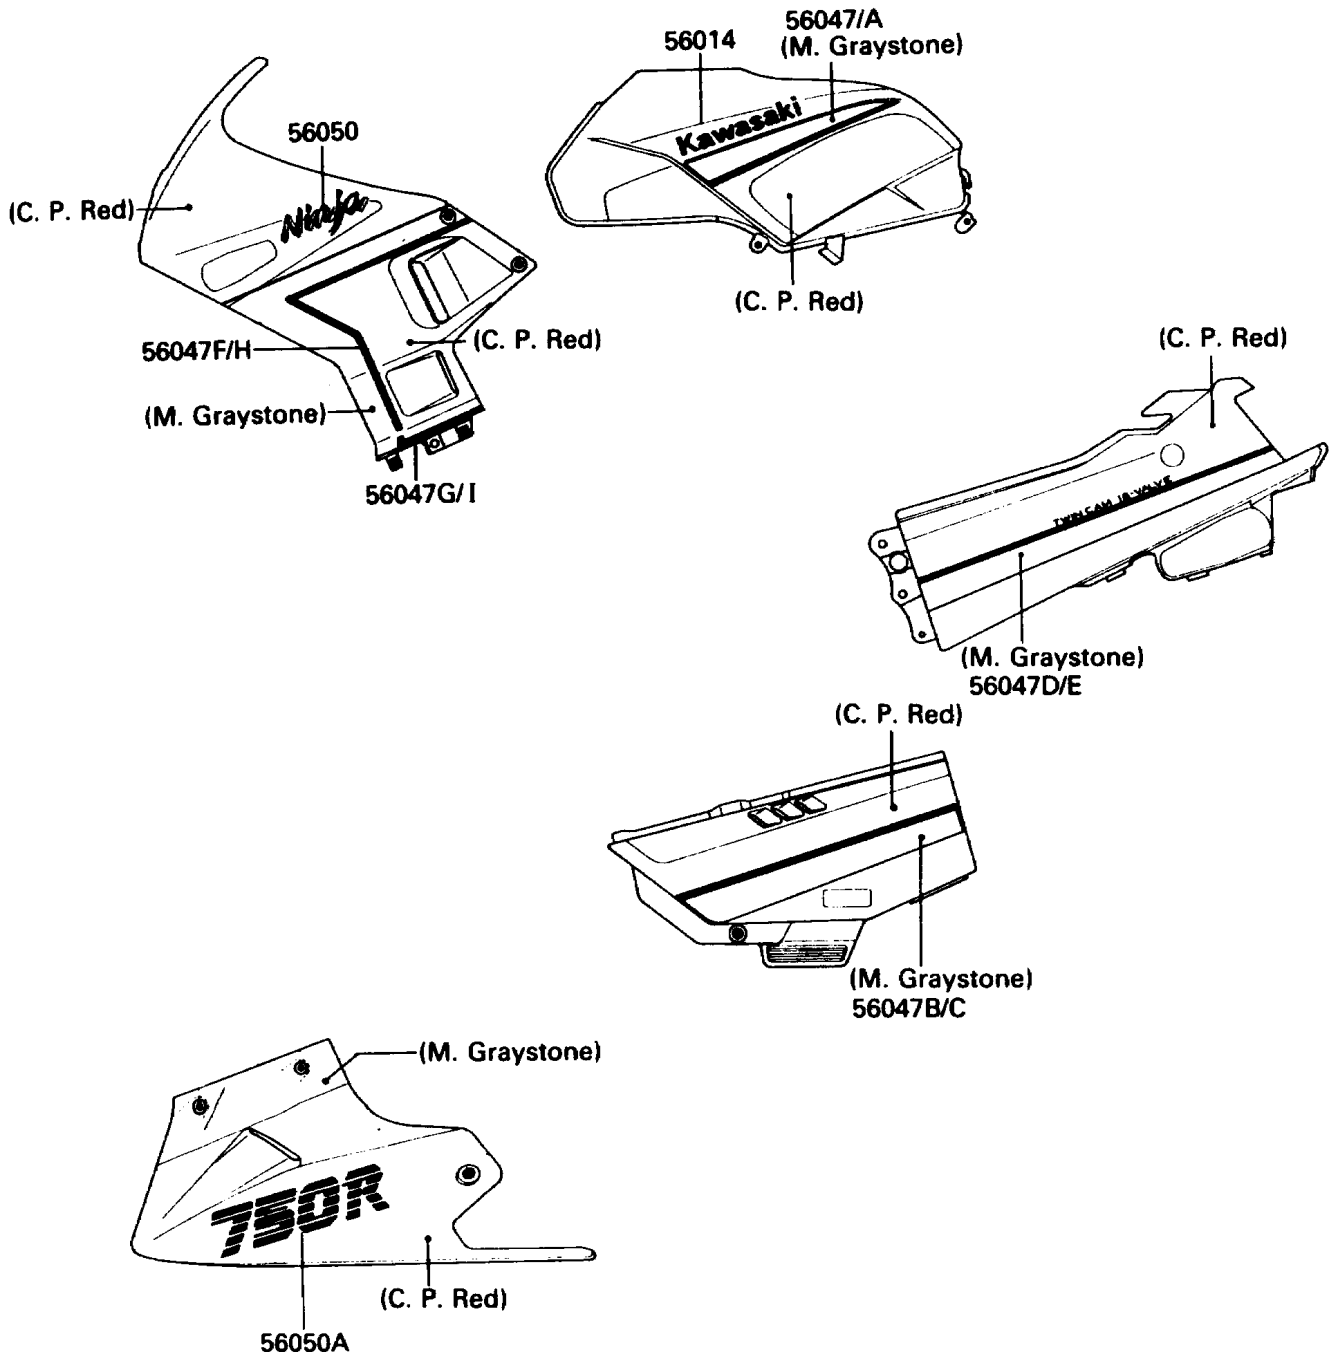

1988 NINJA® 750R PARTS DIAGRAM

Decals

F2861-0001

1988 NINJA® 750R PARTS LIST

Decals

ITEM NAME	PART NUMBER	QUANTITY
EMBLEM,FUEL TANK,KAWASAKI (Ref # 56014)	56014-1199	2
PATTERN,FUEL TANK,LH (Ref # 56047)	56047-1721	1
PATTERN,FUEL TANK,RH (Ref # 56047A)	56047-1722	1
PATTERN,SIDE COVER,LH (Ref # 56047B)	56047-1723	1
PATTERN,SIDE COVER,RH (Ref # 56047C)	56047-1724	1
PATTERN,SEAT COVER,LH (Ref # 56047D)	56047-1725	1
PATTERN,SEAT COVER,RH (Ref # 56047E)	56047-1726	1
PATTERN,UPP COWLING,LH,UPP (Ref # 56047F)	56047-1727	1
PATTERN,UPP COWLING,LH,LWR (Ref # 56047G)	56047-1728	1
PATTERN,UPP COWLING,RH,UPP (Ref # 56047H)	56047-1729	1
PATTERN,UPP COWLING,RH,LWR (Ref # 56047I)	56047-1730	1
MARK,NINJA (Ref # 56050)	56050-1047	2
MARK,750R (Ref # 56050A)	56050-1048	2