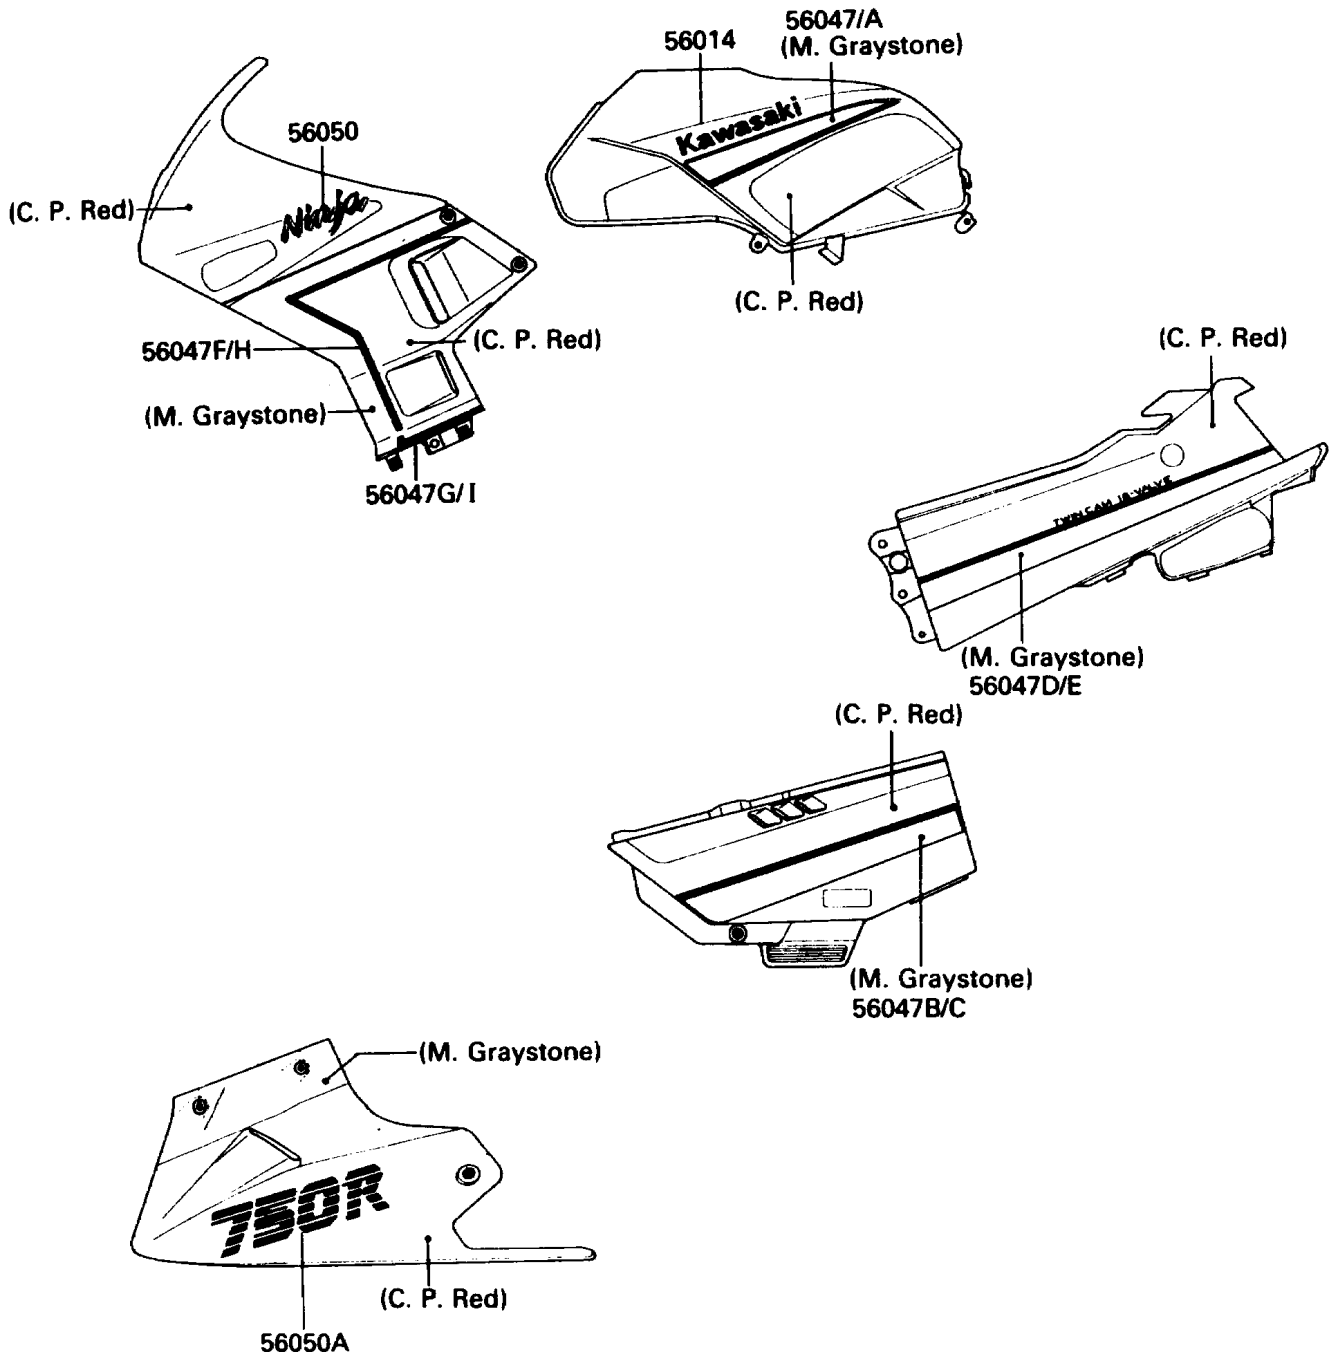

# 1988 NINJA® 750R PARTS DIAGRAM

Decals

F2861-0001

# 1988 NINJA® 750R PARTS LIST

## Decals

ITEM NAME	PART NUMBER	QUANTITY
EMBLEM,FUEL TANK,KAWASAKI (Ref # 56014)	56014-1199	2
PATTERN,FUEL TANK,LH (Ref # 56047)	56047-1721	1
PATTERN,FUEL TANK,RH (Ref # 56047A)	56047-1722	1
PATTERN,SIDE COVER,LH (Ref # 56047B)	56047-1723	1
PATTERN,SIDE COVER,RH (Ref # 56047C)	56047-1724	1
PATTERN,SEAT COVER,LH (Ref # 56047D)	56047-1725	1
PATTERN,SEAT COVER,RH (Ref # 56047E)	56047-1726	1
PATTERN,UPP COWLING,LH,UPP (Ref # 56047F)	56047-1727	1
PATTERN,UPP COWLING,LH,LWR (Ref # 56047G)	56047-1728	1
PATTERN,UPP COWLING,RH,UPP (Ref # 56047H)	56047-1729	1
PATTERN,UPP COWLING,RH,LWR (Ref # 56047I)	56047-1730	1
MARK,NINJA (Ref # 56050)	56050-1047	2
MARK,750R (Ref # 56050A)	56050-1048	2