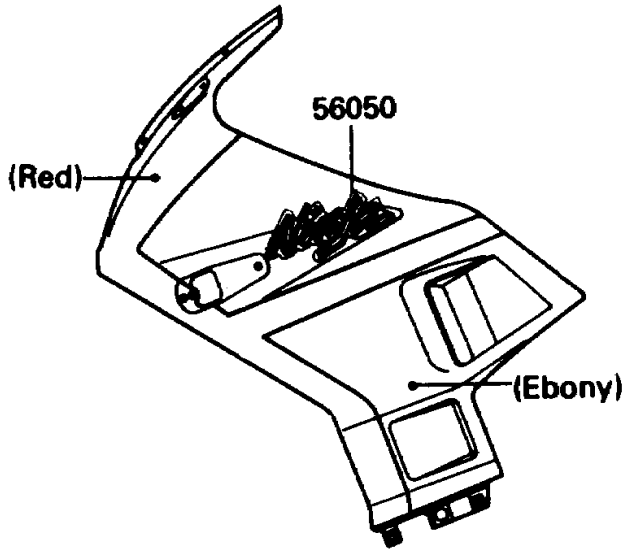

# 1989 Ninja® 750R PARTS DIAGRAM

Decals

F2861-0031

### Decals

ITEM NAME	PART NUMBER	QUANTITY
EMBLEM,FUEL TANK,KAWASAKI (Ref # 56014)	56014-1215	2
PATTERN,FUEL TANK (Ref # 56048)	56048-1454	1
PATTERN,LWR COWLING,LH (Ref # 56048A)	56048-1455	1
PATTERN,LWR COWLING,RH (Ref # 56048B)	56048-1456	1
MARK,NINJA (Ref # 56050)	56050-1171	2
MARK,NINJA/750R (Ref # 56050A)	56050-1172	2
MARK,TWIN CAM 16-VALVE (Ref # 56050B)	56050-1173	2