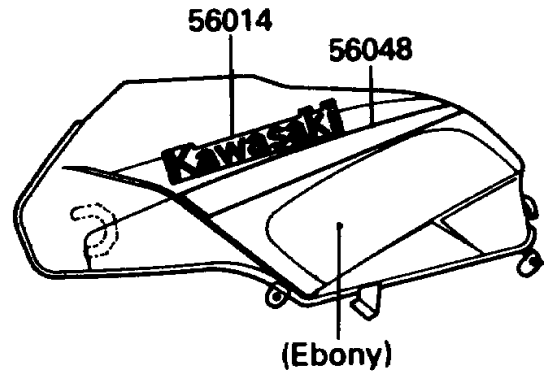

# 1989 Ninja® 750R PARTS DIAGRAM

Decals

F2861-0031

### Decals

ITEM NAME	PART NUMBER	QUANTITY
EMBLEM,FUEL TANK,KAWASAKI (Ref # 56014)	56014-1215	2
PATTERN,FUEL TANK (Ref # 56048)	56048-1454	1
PATTERN,LWR COWLING,LH (Ref # 56048A)	56048-1455	1
PATTERN,LWR COWLING,RH (Ref # 56048B)	56048-1456	1
MARK,NINJA (Ref # 56050)	56050-1171	2
MARK,NINJA/750R (Ref # 56050A)	56050-1172	2
MARK,TWIN CAM 16-VALVE (Ref # 56050B)	56050-1173	2