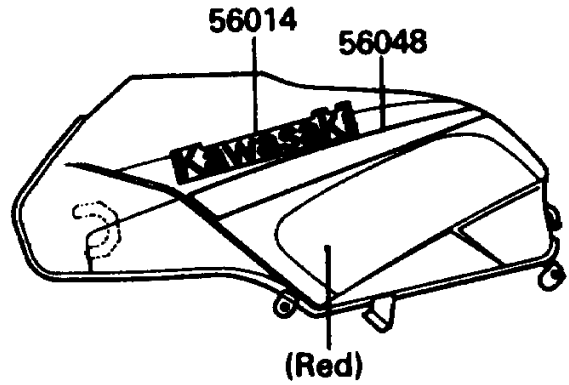

1989 Ninja® 750R PARTS DIAGRAM

Decals

F2861-0031

1989 Ninja® 750R PARTS LIST

Decals

ITEM NAME	PART NUMBER	QUANTITY
EMBLEM,FUEL TANK,KAWASAKI (Ref # 56014)	56014-1232	2
PATTERN,FUEL TANK (Ref # 56048)	56048-1457	1
PATTERN,LWR COWLING,LH (Ref # 56048A)	56048-1458	1
PATTERN,LWR COWLING,RH (Ref # 56048B)	56048-1459	1
MARK,NINJA (Ref # 56050)	56050-1174	2
MARK,NINJA/750R (Ref # 56050A)	56050-1175	2
MARK,TWIN CAM 16-VALVE (Ref # 56050B)	56050-1176	2