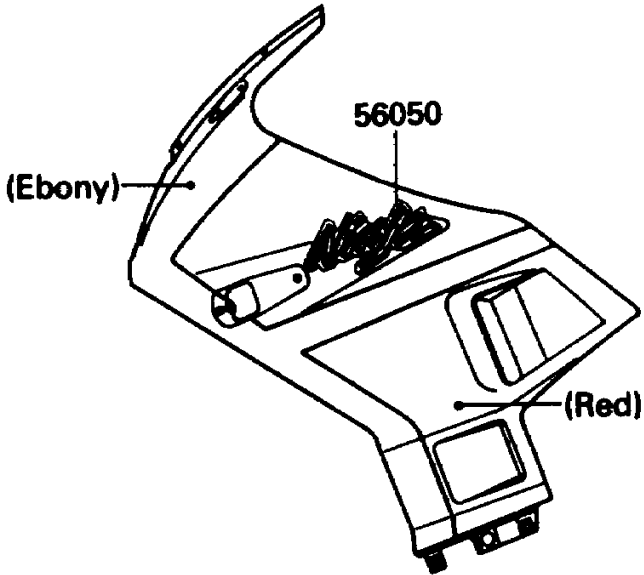

1989 Ninja® 750R PARTS DIAGRAM

Decals

F2861-0031

1989 Ninja® 750R PARTS LIST

Decals

ITEM NAME	PART NUMBER	QUANTITY
EMBLEM,FUEL TANK,KAWASAKI (Ref # 56014)	56014-1232	2
PATTERN,FUEL TANK (Ref # 56048)	56048-1457	1
PATTERN,LWR COWLING,LH (Ref # 56048A)	56048-1458	1
PATTERN,LWR COWLING,RH (Ref # 56048B)	56048-1459	1
MARK,NINJA (Ref # 56050)	56050-1174	2
MARK,NINJA/750R (Ref # 56050A)	56050-1175	2
MARK,TWIN CAM 16-VALVE (Ref # 56050B)	56050-1176	2