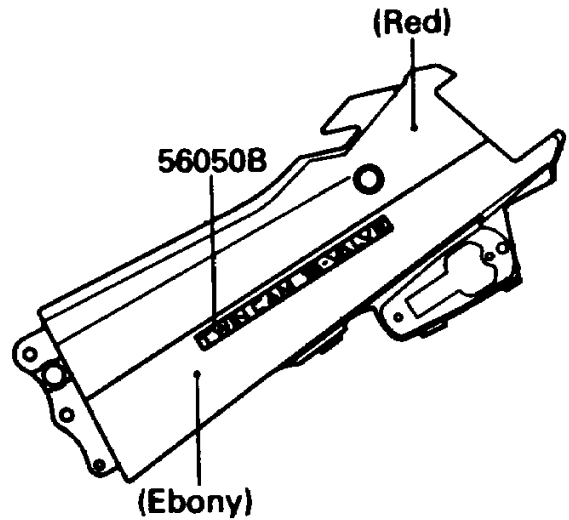

1989 Ninja® 750R PARTS DIAGRAM

Decals

F2861-0031

1989 Ninja® 750R PARTS LIST

Decals

ITEM NAME	PART NUMBER	QUANTITY
EMBLEM,FUEL TANK,KAWASAKI (Ref # 56014)	56014-1232	2
PATTERN,FUEL TANK (Ref # 56048)	56048-1457	1
PATTERN,LWR COWLING,LH (Ref # 56048A)	56048-1458	1
PATTERN,LWR COWLING,RH (Ref # 56048B)	56048-1459	1
MARK,NINJA (Ref # 56050)	56050-1174	2
MARK,NINJA/750R (Ref # 56050A)	56050-1175	2
MARK,TWIN CAM 16-VALVE (Ref # 56050B)	56050-1176	2