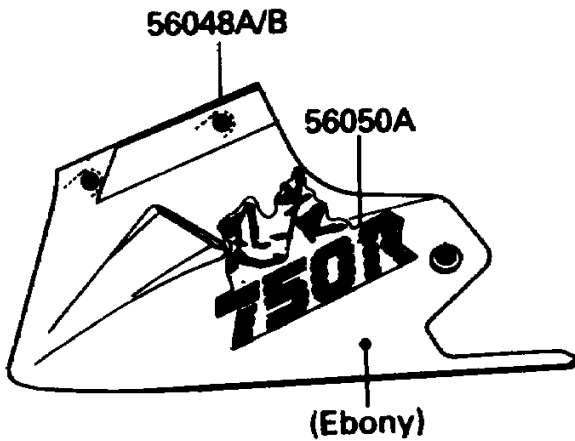

1989 Ninja® 750R PARTS DIAGRAM

Decals

F2861-0031

1989 Ninja® 750R PARTS LIST

Decals

ITEM NAME	PART NUMBER	QUANTITY
EMBLEM,FUEL TANK,KAWASAKI (Ref # 56014)	56014-1232	2
PATTERN,FUEL TANK (Ref # 56048)	56048-1457	1
PATTERN,LWR COWLING,LH (Ref # 56048A)	56048-1458	1
PATTERN,LWR COWLING,RH (Ref # 56048B)	56048-1459	1
MARK,NINJA (Ref # 56050)	56050-1174	2
MARK,NINJA/750R (Ref # 56050A)	56050-1175	2
MARK,TWIN CAM 16-VALVE (Ref # 56050B)	56050-1176	2