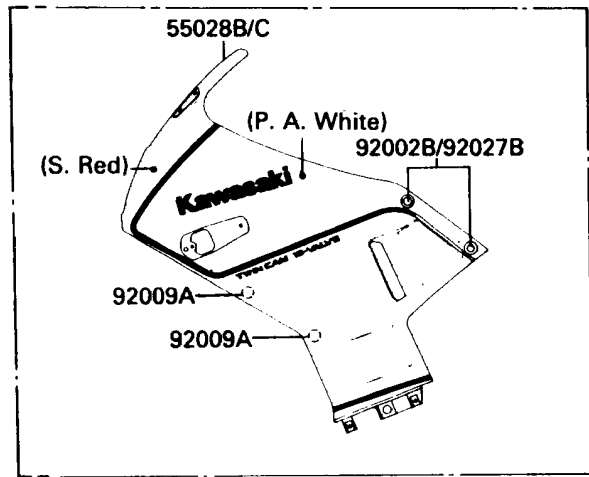

1987 NINJA® 750R PARTS DIAGRAM

Cowling

F2871-0076

1987 NINJA® 750R PARTS LIST

Cowling

ITEM NAME	PART NUMBER	QUANTITY
CAP,INNER COWLING COVER (Ref # 11012)	11012-1570	1
BRACKET,COWLING STAY (Ref # 11045)	11045-1270	1
BRACKET,MIRROR,LH (Ref # 11045A)	11045-1412	1
BRACKET,MIRROR,RH (Ref # 11045B)	11045-1413	1
COVER,HEAD LAMP,S.RED (Ref # 14024)	14024-1337-H1	1
COVER,HEAD LAMP,EBONY (Ref # 14024A)	14024-1337-H8	1
COVER,INNER COWLING,LH (Ref # 14024B)	14024-1380	1
COVER,INNER COWLING,RH (Ref # 14024C)	14024-1381	1
COVER,HEAT GUARD,LH (Ref # 14024D)	14024-1417	1
COVER,HEAT GUARD,RH (Ref # 14024E)	14024-1418	1
COVER,TRIM END (Ref # 14024F)	14025-1756	2
WINDSHIELD (Ref # 39154)	39154-1073	1
TRIM,WINDSHIELD,L=345 (Ref # 53044)	53044-1177	1
TRIM,INNER COWLING COVER (Ref # 53044A)	53044-1195	2
BOLT-FLANGED (Ref # 130)	130J0610	2
BOLT-FLANGED,6X25 (Ref # 130A)	130J0625	4
BOLT,SOCKET,6X18,BLACK (Ref # 92002)	92002-1514	4
BOLT,6X12 (Ref # 92002A)	92002-1884	2
SCREW,5X10 (Ref # 92009)	92009-1335	4
SCREW,5X14,WHITE (Ref # 92009A)	92009-1366	4
SCREW,5X14,BLACK (Ref # 92009B)	92009-1383	8
NUT,FLANGED,8MM,BLACK (Ref # 92015)	92015-1183	1
NUT,5MM,COWLING (Ref # 92015A)	92015-1343	4
NUT,FLANGED,6MM (Ref # 92015B)	92015-1367	4
NUT,WELL,5MM (Ref # 92015C)	92015-1640	2
NUT,5MM (Ref # 92015D)	92015-1710	6
NUT,LOCK,5MM (Ref # 92015E)	92018-004	4
WASHER,NYLON,5.3X11.5X1.5 (Ref # 92022)	92022-1521	6
COLLAR,L=13.1,BLACK (Ref # 92027)	92027-1450	4