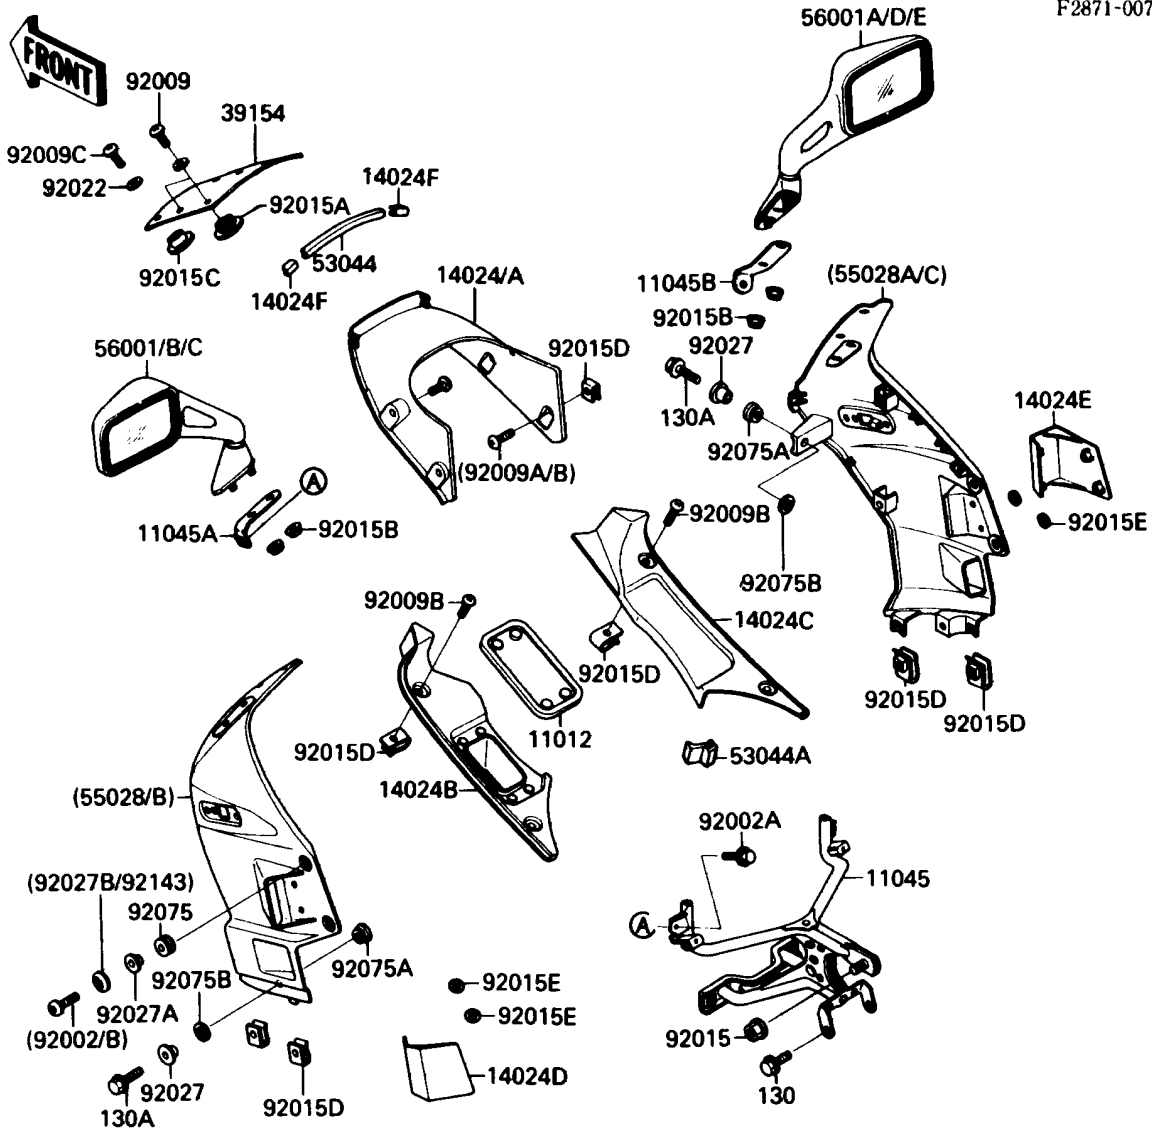

1987 NINJA® 750R PARTS DIAGRAM

Cowling

F2871-0076

1987 NINJA® 750R PARTS LIST

Cowling

ITEM NAME	PART NUMBER	QUANTITY
CAP,INNER COWLING COVER (Ref # 11012)	11012-1570	1
BRACKET,COWLING STAY (Ref # 11045)	11045-1270	1
BRACKET,MIRROR,LH (Ref # 11045A)	11045-1412	1
BRACKET,MIRROR,RH (Ref # 11045B)	11045-1413	1
COVER,HEAD LAMP,S.RED (Ref # 14024)	14024-1337-H1	1
COVER,HEAD LAMP,EBONY (Ref # 14024A)	14024-1337-H8	1
COVER,INNER COWLING,LH (Ref # 14024B)	14024-1380	1
COVER,INNER COWLING,RH (Ref # 14024C)	14024-1381	1
COVER,HEAT GUARD,LH (Ref # 14024D)	14024-1417	1
COVER,HEAT GUARD,RH (Ref # 14024E)	14024-1418	1
COVER,TRIM END (Ref # 14024F)	14025-1756	2
WINDSHIELD (Ref # 39154)	39154-1073	1
TRIM,WINDSHIELD,L=345 (Ref # 53044)	53044-1177	1
TRIM,INNER COWLING COVER (Ref # 53044A)	53044-1195	2
BOLT-FLANGED (Ref # 130)	130J0610	2
BOLT-FLANGED,6X25 (Ref # 130A)	130J0625	4
BOLT,SOCKET,6X18,BLACK (Ref # 92002)	92002-1514	4
BOLT,6X12 (Ref # 92002A)	92002-1884	2
SCREW,5X10 (Ref # 92009)	92009-1335	4
SCREW,5X14,WHITE (Ref # 92009A)	92009-1366	4
SCREW,5X14,BLACK (Ref # 92009B)	92009-1383	8
NUT,FLANGED,8MM,BLACK (Ref # 92015)	92015-1183	1
NUT,5MM,COWLING (Ref # 92015A)	92015-1343	4
NUT,FLANGED,6MM (Ref # 92015B)	92015-1367	4
NUT,WELL,5MM (Ref # 92015C)	92015-1640	2
NUT,5MM (Ref # 92015D)	92015-1710	6
NUT,LOCK,5MM (Ref # 92015E)	92018-004	4
WASHER,NYLON,5.3X11.5X1.5 (Ref # 92022)	92022-1521	6
COLLAR,L=13.1,BLACK (Ref # 92027)	92027-1450	4