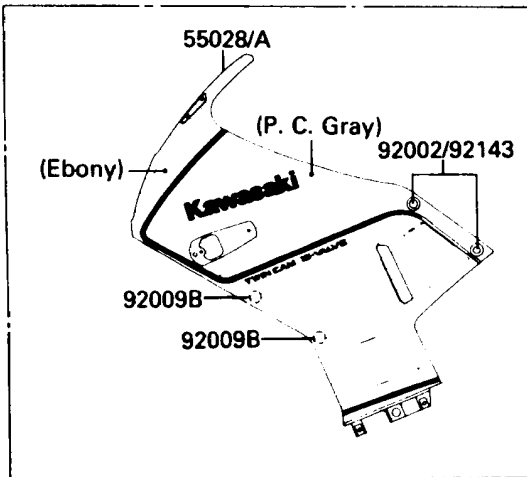

1987 NINJA® 750R PARTS DIAGRAM

Cowling

F2871-0076

1987 NINJA® 750R PARTS LIST

Cowling

ITEM NAME	PART NUMBER	QUANTITY
CAP,INNER COWLING COVER (Ref # 11012)	11012-1570	1
BRACKET,COWLING STAY (Ref # 11045)	11045-1270	1
BRACKET,MIRROR,LH (Ref # 11045A)	11045-1412	1
BRACKET,MIRROR,RH (Ref # 11045B)	11045-1413	1
COVER,HEAD LAMP,S.RED (Ref # 14024)	14024-1337-H1	1
COVER,HEAD LAMP,EBONY (Ref # 14024A)	14024-1337-H8	1
COVER,INNER COWLING,LH (Ref # 14024B)	14024-1380	1
COVER,INNER COWLING,RH (Ref # 14024C)	14024-1381	1
COVER,HEAT GUARD,LH (Ref # 14024D)	14024-1417	1
COVER,HEAT GUARD,RH (Ref # 14024E)	14024-1418	1
COVER,TRIM END (Ref # 14024F)	14025-1756	2
WINDSHIELD (Ref # 39154)	39154-1073	1
TRIM,WINDSHIELD,L=345 (Ref # 53044)	53044-1177	1
TRIM,INNER COWLING COVER (Ref # 53044A)	53044-1195	2
BOLT-FLANGED (Ref # 130)	130J0610	2
BOLT-FLANGED,6X25 (Ref # 130A)	130J0625	4
BOLT,SOCKET,6X18,BLACK (Ref # 92002)	92002-1514	4
BOLT,6X12 (Ref # 92002A)	92002-1884	2
SCREW,5X10 (Ref # 92009)	92009-1335	4
SCREW,5X14,WHITE (Ref # 92009A)	92009-1366	4
SCREW,5X14,BLACK (Ref # 92009B)	92009-1383	8
NUT,FLANGED,8MM,BLACK (Ref # 92015)	92015-1183	1
NUT,5MM,COWLING (Ref # 92015A)	92015-1343	4
NUT,FLANGED,6MM (Ref # 92015B)	92015-1367	4
NUT,WELL,5MM (Ref # 92015C)	92015-1640	2
NUT,5MM (Ref # 92015D)	92015-1710	6
NUT,LOCK,5MM (Ref # 92015E)	92018-004	4
WASHER,NYLON,5.3X11.5X1.5 (Ref # 92022)	92022-1521	6
COLLAR,L=13.1,BLACK (Ref # 92027)	92027-1450	4