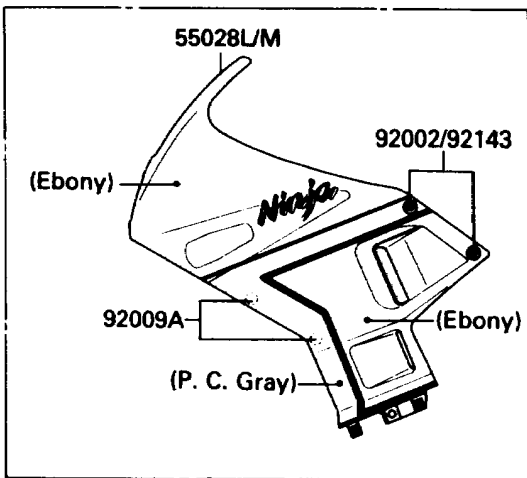

1988 NINJA® 750R PARTS DIAGRAM

Cowling

F2871-0076