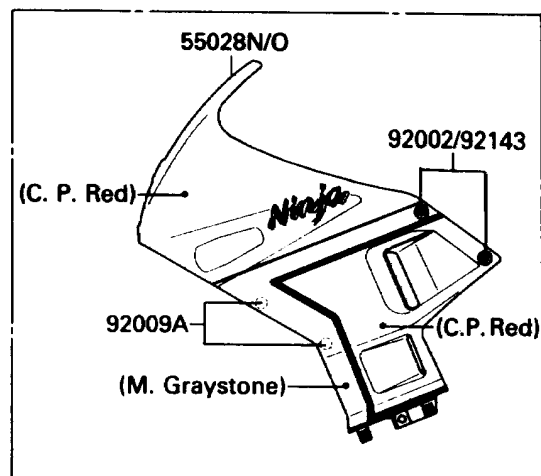

1988 NINJA® 750R PARTS DIAGRAM

Cowling

F2871-0076