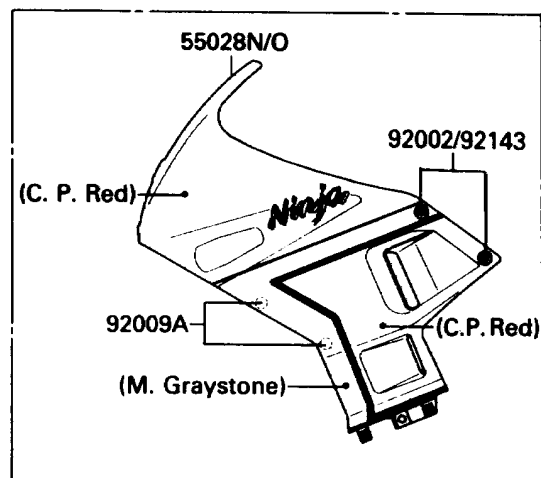

1988 NINJA® 750R PARTS DIAGRAM

Cowling

F2871-0076