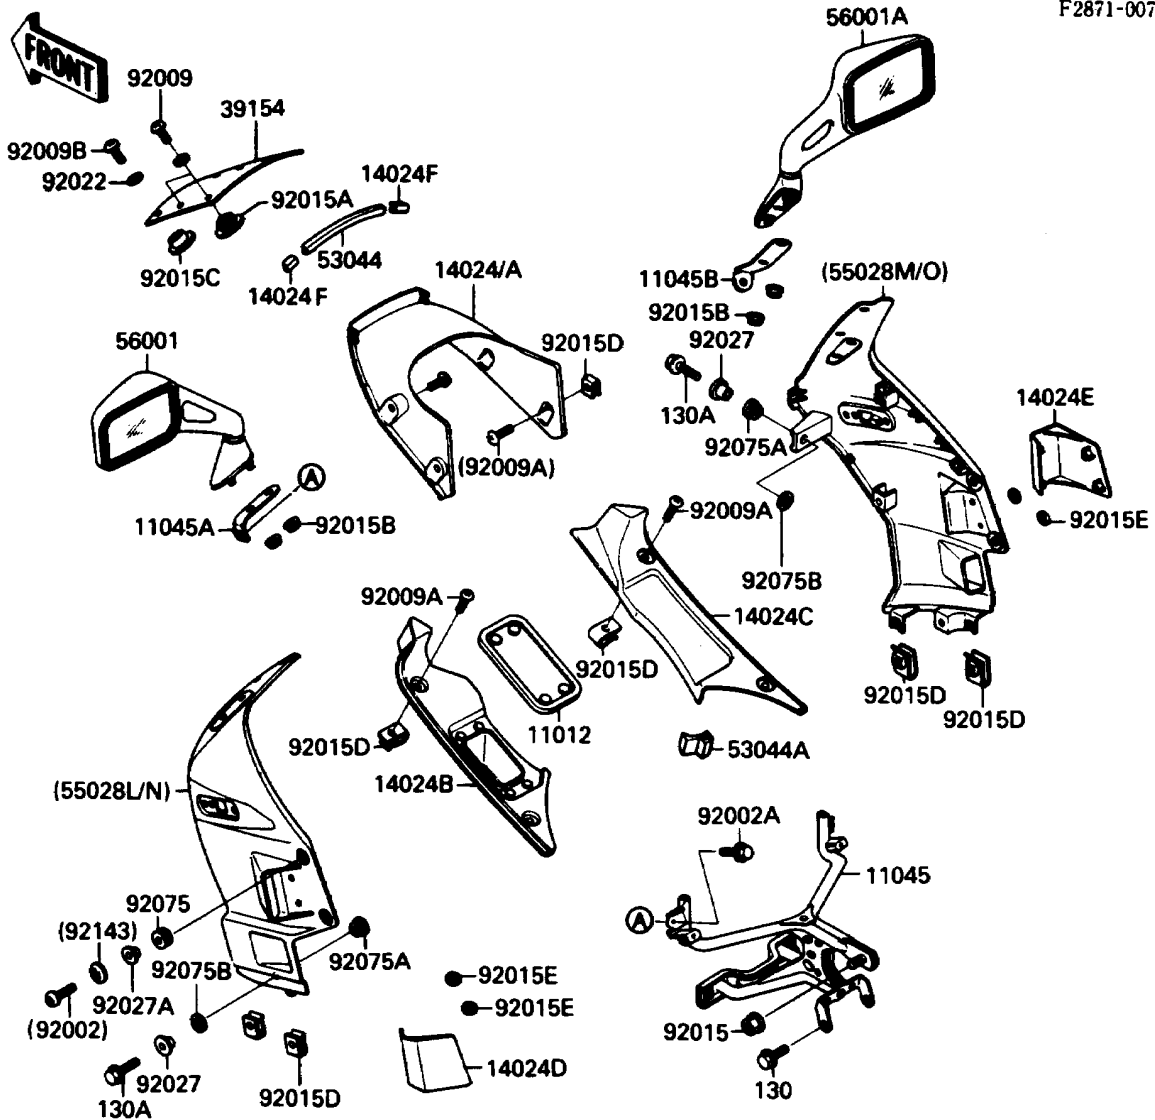

1988 NINJA® 750R PARTS DIAGRAM

Cowling

F2871-0076