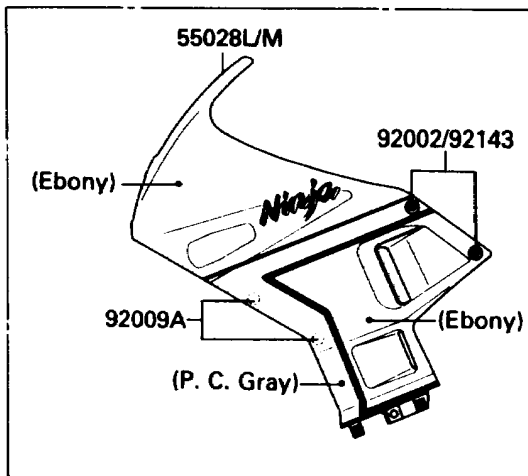

1988 NINJA® 750R PARTS DIAGRAM

Cowling

F2871-0076