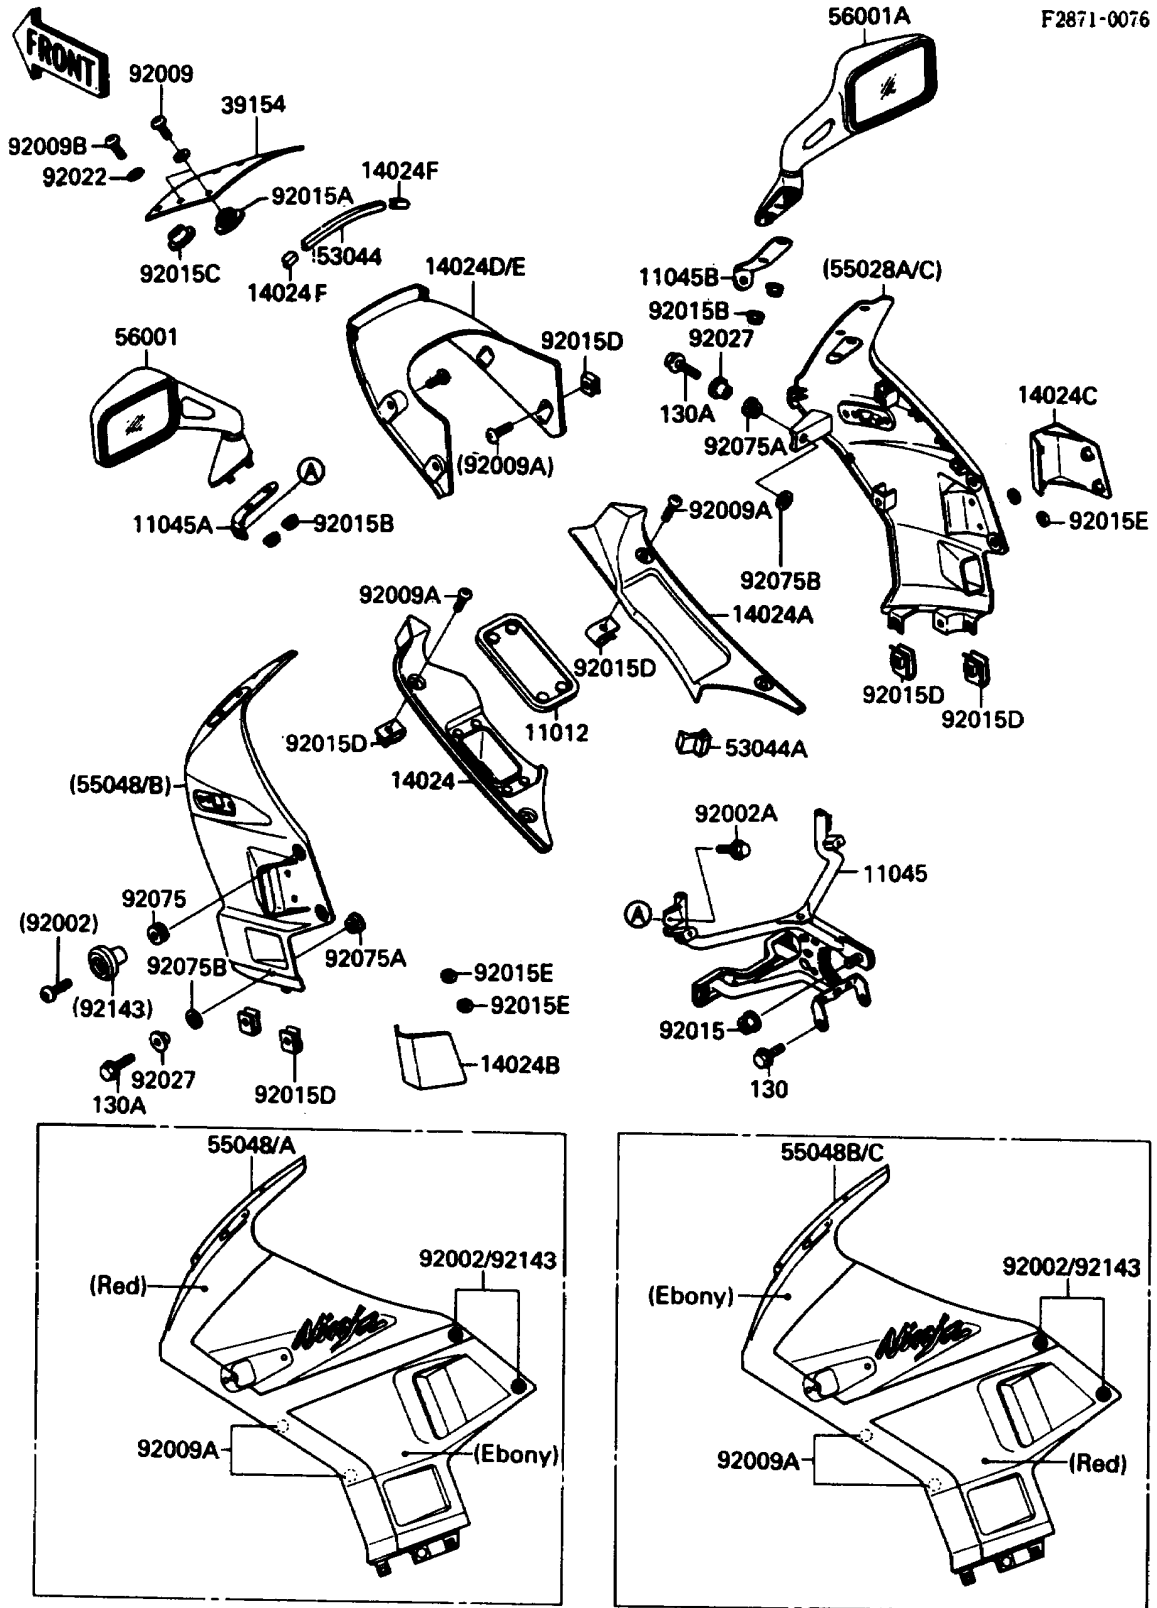

1989 Ninja® 750R PARTS DIAGRAM

Cowling

F2871-0076