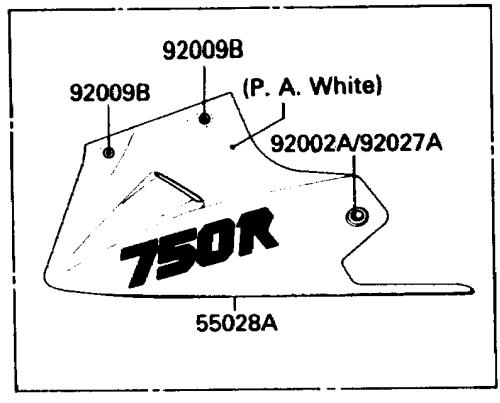

1987 NINJA® 750R PARTS DIAGRAM

Cowling Lower

F2872-0016

1987 NINJA® 750R PARTS LIST

Cowling Lowers

ITEM NAME	PART NUMBER	QUANTITY
COVER,LOUVER,LH (Ref # 14024)	14024-1346	1
COVER,LOUVER,RH (Ref # 14024A)	14024-1347	1
SCREEN (Ref # 14037)	14037-1086	1
TRIM,LOUVER COVER,LH (Ref # 53044)	53044-1178	1
TRIM,LOUVER COVER,RH (Ref # 53044A)	53044-1179	1
COWLING,LWR,P.C.GRAY (Ref # 55028)	55028-5269-T2	1
COWLING,LWR,P.A.WHITE (Ref # 55028A)	55028-5272-R1	1
BOLT,SOCKET,6X18,BLACK (Ref # 92002)	92002-1514	2
BOLT,SOCKET,6X18,WHITE (Ref # 92002A)	92002-1889	2
SCREW,6X14 (Ref # 92009)	92009-1288	4
SCREW,5X16,BLACK (Ref # 92009A)	92009-1301	5
SCREW,5X16,WHITE (Ref # 92009B)	92009-1464	5
NUT,5MM (Ref # 92015)	92015-1710	4
COLLAR,L=9.1,WHITE (Ref # 92027)	92027-1795	2
DAMPER (Ref # 92075)	92075-1634	2
COLLAR,L=6.5,WHITE (Ref # 92027A)	92027-1886	2
COLLAR,BLACK (Ref # 92143)	92143-1226	2