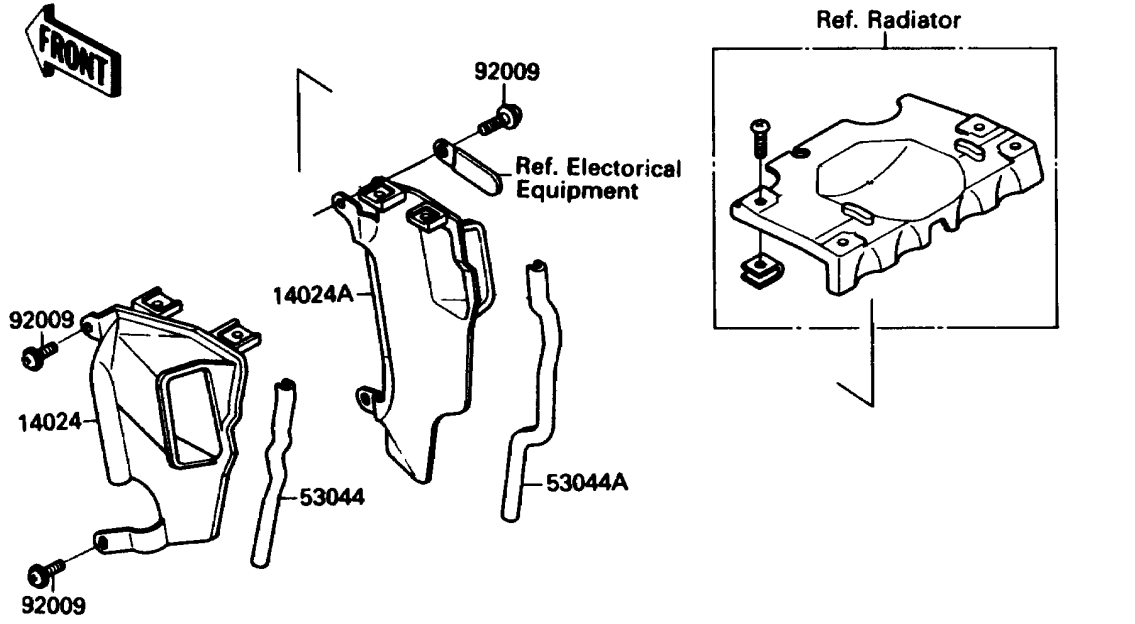

1987 NINJA® 750R PARTS DIAGRAM

Cowling Lower

F2872-0016

1987 NINJA® 750R PARTS LIST

Cowling Lowers

ITEM NAME	PART NUMBER	QUANTITY
COVER,LOUVER,LH (Ref # 14024)	14024-1346	1
COVER,LOUVER,RH (Ref # 14024A)	14024-1347	1
SCREEN (Ref # 14037)	14037-1086	1
TRIM,LOUVER COVER,LH (Ref # 53044)	53044-1178	1
TRIM,LOUVER COVER,RH (Ref # 53044A)	53044-1179	1
COWLING,LWR,P.C.GRAY (Ref # 55028)	55028-5269-T2	1
COWLING,LWR,P.A.WHITE (Ref # 55028A)	55028-5272-R1	1
BOLT,SOCKET,6X18,BLACK (Ref # 92002)	92002-1514	2
BOLT,SOCKET,6X18,WHITE (Ref # 92002A)	92002-1889	2
SCREW,6X14 (Ref # 92009)	92009-1288	4
SCREW,5X16,BLACK (Ref # 92009A)	92009-1301	5
SCREW,5X16,WHITE (Ref # 92009B)	92009-1464	5
NUT,5MM (Ref # 92015)	92015-1710	4
COLLAR,L=9.1,WHITE (Ref # 92027)	92027-1795	2
DAMPER (Ref # 92075)	92075-1634	2
COLLAR,L=6.5,WHITE (Ref # 92027A)	92027-1886	2
COLLAR,BLACK (Ref # 92143)	92143-1226	2