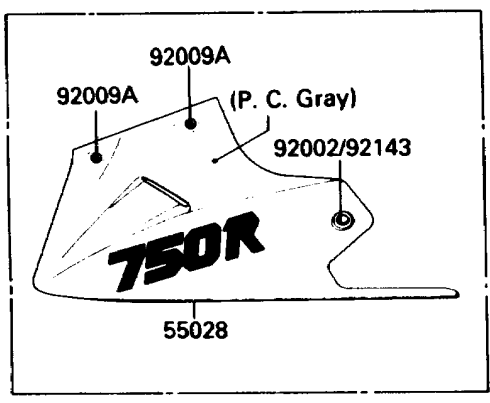

1987 NINJA® 750R PARTS DIAGRAM

Cowling Lower

F2872-0016

1987 NINJA® 750R PARTS LIST

Cowling Lowers

ITEM NAME	PART NUMBER	QUANTITY
COVER,LOUVER,LH (Ref # 14024)	14024-1346	1
COVER,LOUVER,RH (Ref # 14024A)	14024-1347	1
SCREEN (Ref # 14037)	14037-1086	1
TRIM,LOUVER COVER,LH (Ref # 53044)	53044-1178	1
TRIM,LOUVER COVER,RH (Ref # 53044A)	53044-1179	1
COWLING,LWR,P.C.GRAY (Ref # 55028)	55028-5269-T2	1
COWLING,LWR,P.A.WHITE (Ref # 55028A)	55028-5272-R1	1
BOLT,SOCKET,6X18,BLACK (Ref # 92002)	92002-1514	2
BOLT,SOCKET,6X18,WHITE (Ref # 92002A)	92002-1889	2
SCREW,6X14 (Ref # 92009)	92009-1288	4
SCREW,5X16,BLACK (Ref # 92009A)	92009-1301	5
SCREW,5X16,WHITE (Ref # 92009B)	92009-1464	5
NUT,5MM (Ref # 92015)	92015-1710	4
COLLAR,L=9.1,WHITE (Ref # 92027)	92027-1795	2
DAMPER (Ref # 92075)	92075-1634	2
COLLAR,L=6.5,WHITE (Ref # 92027A)	92027-1886	2
COLLAR,BLACK (Ref # 92143)	92143-1226	2