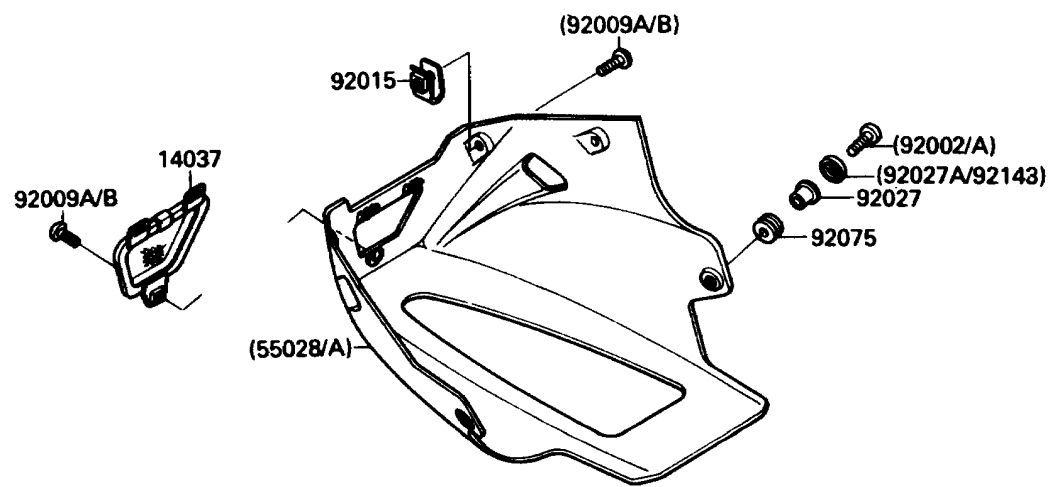

1987 NINJA® 750R PARTS DIAGRAM

Cowling Lower

F2872-0016

1987 NINJA® 750R PARTS LIST

Cowling Lowers

ITEM NAME	PART NUMBER	QUANTITY
COVER,LOUVER,LH (Ref # 14024)	14024-1346	1
COVER,LOUVER,RH (Ref # 14024A)	14024-1347	1
SCREEN (Ref # 14037)	14037-1086	1
TRIM,LOUVER COVER,LH (Ref # 53044)	53044-1178	1
TRIM,LOUVER COVER,RH (Ref # 53044A)	53044-1179	1
COWLING,LWR,P.C.GRAY (Ref # 55028)	55028-5269-T2	1
COWLING,LWR,P.A.WHITE (Ref # 55028A)	55028-5272-R1	1
BOLT,SOCKET,6X18,BLACK (Ref # 92002)	92002-1514	2
BOLT,SOCKET,6X18,WHITE (Ref # 92002A)	92002-1889	2
SCREW,6X14 (Ref # 92009)	92009-1288	4
SCREW,5X16,BLACK (Ref # 92009A)	92009-1301	5
SCREW,5X16,WHITE (Ref # 92009B)	92009-1464	5
NUT,5MM (Ref # 92015)	92015-1710	4
COLLAR,L=9.1,WHITE (Ref # 92027)	92027-1795	2
DAMPER (Ref # 92075)	92075-1634	2
COLLAR,L=6.5,WHITE (Ref # 92027A)	92027-1886	2
COLLAR,BLACK (Ref # 92143)	92143-1226	2