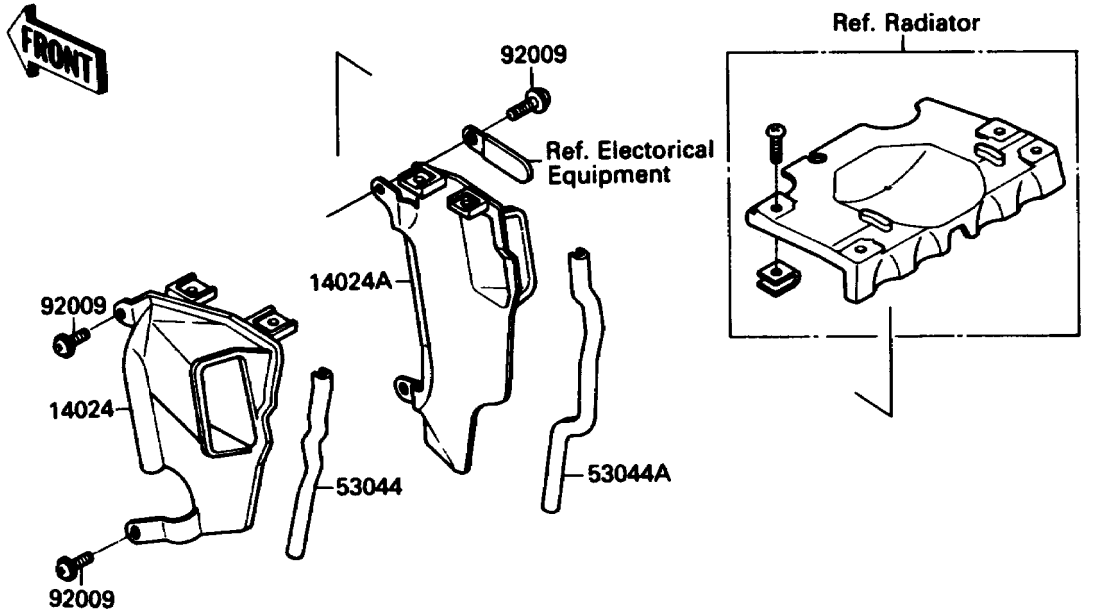

1988 NINJA® 750R PARTS DIAGRAM

Cowling Lowers

F2872-0016

1988 NINJA® 750R PARTS LIST

Cowling Lowers

ITEM NAME	PART NUMBER	QUANTITY
COVER,LOUVER,LH (Ref # 14024)	14024-1346	1
COVER,LOUVER,RH (Ref # 14024A)	14024-1347	1
SCREEN (Ref # 14037)	14037-1086	1
TRIM,LOUVER COVER,LH (Ref # 53044)	53044-1178	1
TRIM,LOUVER COVER,RH (Ref # 53044A)	53044-1179	1
COWLING,LWR,EBONY/GRAY (Ref # 55028B)	55028-5371-T4	1
COWLING,LWR,RED/GRAYSTONE (Ref # 55028C)	55028-5374-CF	1
BOLT,SOCKET,6X18,BLACK (Ref # 92002)	92002-1514	2
SCREW,6X14 (Ref # 92009)	92009-1288	4
BOLT,FLANGED,12X35 (Ref # 92009A)	92002-1301	5
NUT,5MM (Ref # 92015)	92015-1710	4
COLLAR,L=9.1,WHITE (Ref # 92027)	92027-1795	2
DAMPER (Ref # 92075)	92075-1634	2
COLLAR,BLACK (Ref # 92143)	92143-1226	2