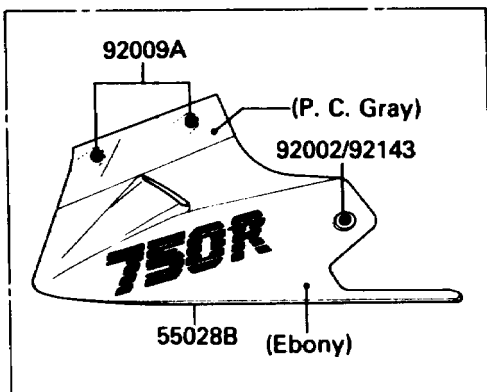

# 1988 NINJA® 750R PARTS DIAGRAM

Cowling Lowers

F2872-0016

## Cowling Lowers

ITEM NAME	PART NUMBER	QUANTITY
COVER,LOUVER,LH (Ref # 14024)	14024-1346	1
COVER,LOUVER,RH (Ref # 14024A)	14024-1347	1
SCREEN (Ref # 14037)	14037-1086	1
TRIM,LOUVER COVER,LH (Ref # 53044)	53044-1178	1
TRIM,LOUVER COVER,RH (Ref # 53044A)	53044-1179	1
COWLING,LWR,EBONY/GRAY (Ref # 55028B)	55028-5371-T4	1
COWLING,LWR,RED/GRAYSTONE (Ref # 55028C)	55028-5374-CF	1
BOLT,SOCKET,6X18,BLACK (Ref # 92002)	92002-1514	2
SCREW,6X14 (Ref # 92009)	92009-1288	4
BOLT,FLANGED,12X35 (Ref # 92009A)	92002-1301	5
NUT,5MM (Ref # 92015)	92015-1710	4
COLLAR,L=9.1,WHITE (Ref # 92027)	92027-1795	2
DAMPER (Ref # 92075)	92075-1634	2
COLLAR,BLACK (Ref # 92143)	92143-1226	2