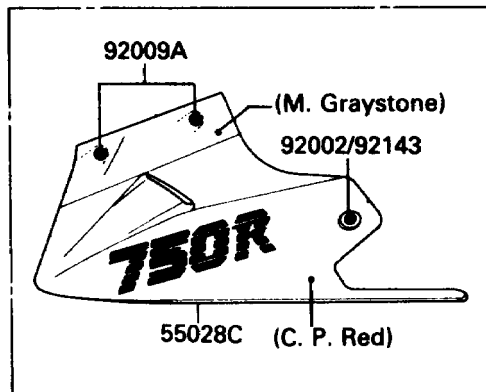

# 1988 NINJA® 750R PARTS DIAGRAM

Cowling Lowers

F2872-0016

## Cowling Lowers

ITEM NAME	PART NUMBER	QUANTITY
COVER,LOUVER,LH (Ref # 14024)	14024-1346	1
COVER,LOUVER,RH (Ref # 14024A)	14024-1347	1
SCREEN (Ref # 14037)	14037-1086	1
TRIM,LOUVER COVER,LH (Ref # 53044)	53044-1178	1
TRIM,LOUVER COVER,RH (Ref # 53044A)	53044-1179	1
COWLING,LWR,EBONY/GRAY (Ref # 55028B)	55028-5371-T4	1
COWLING,LWR,RED/GRAYSTONE (Ref # 55028C)	55028-5374-CF	1
BOLT,SOCKET,6X18,BLACK (Ref # 92002)	92002-1514	2
SCREW,6X14 (Ref # 92009)	92009-1288	4
BOLT,FLANGED,12X35 (Ref # 92009A)	92002-1301	5
NUT,5MM (Ref # 92015)	92015-1710	4
COLLAR,L=9.1,WHITE (Ref # 92027)	92027-1795	2
DAMPER (Ref # 92075)	92075-1634	2
COLLAR,BLACK (Ref # 92143)	92143-1226	2