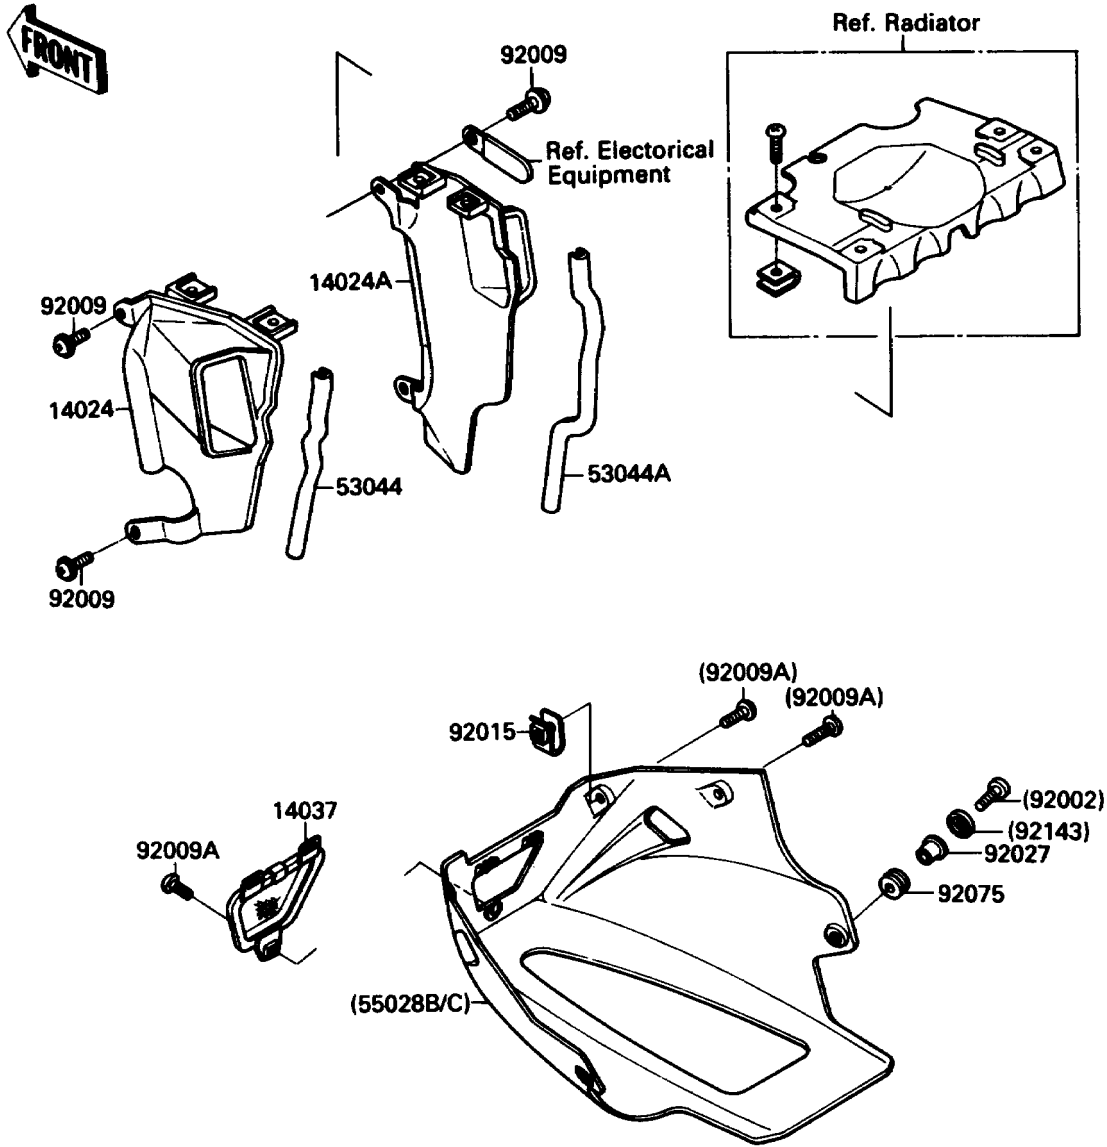

# 1988 NINJA® 750R PARTS DIAGRAM

Cowling Lowers

F2872-0016

# 1988 NINJA® 750R PARTS LIST

## Cowling Lowers

ITEM NAME	PART NUMBER	QUANTITY
COVER,LOUVER,LH (Ref # 14024)	14024-1346	1
COVER,LOUVER,RH (Ref # 14024A)	14024-1347	1
SCREEN (Ref # 14037)	14037-1086	1
TRIM,LOUVER COVER,LH (Ref # 53044)	53044-1178	1
TRIM,LOUVER COVER,RH (Ref # 53044A)	53044-1179	1
COWLING,LWR,EBONY/GRAY (Ref # 55028B)	55028-5371-T4	1
COWLING,LWR,RED/GRAYSTONE (Ref # 55028C)	55028-5374-CF	1
BOLT,SOCKET,6X18,BLACK (Ref # 92002)	92002-1514	2
SCREW,6X14 (Ref # 92009)	92009-1288	4
BOLT,FLANGED,12X35 (Ref # 92009A)	92002-1301	5
NUT,5MM (Ref # 92015)	92015-1710	4
COLLAR,L=9.1,WHITE (Ref # 92027)	92027-1795	2
DAMPER (Ref # 92075)	92075-1634	2
COLLAR,BLACK (Ref # 92143)	92143-1226	2