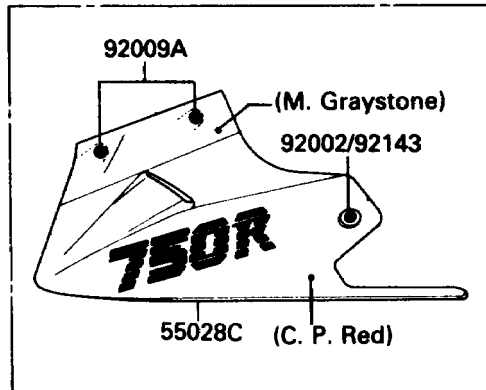

1988 NINJA® 750R PARTS DIAGRAM

Cowling Lowers

F2872-0016

1988 NINJA® 750R PARTS LIST

Cowling Lowers

ITEM NAME	PART NUMBER	QUANTITY
COVER,LOUVER,LH (Ref # 14024)	14024-1346	1
COVER,LOUVER,RH (Ref # 14024A)	14024-1347	1
SCREEN (Ref # 14037)	14037-1086	1
TRIM,LOUVER COVER,LH (Ref # 53044)	53044-1178	1
TRIM,LOUVER COVER,RH (Ref # 53044A)	53044-1179	1
COWLING,LWR,EBONY/GRAY (Ref # 55028B)	55028-5371-T4	1
COWLING,LWR,RED/GRAYSTONE (Ref # 55028C)	55028-5374-CF	1
BOLT,SOCKET,6X18,BLACK (Ref # 92002)	92002-1514	2
SCREW,6X14 (Ref # 92009)	92009-1288	4
BOLT,FLANGED,12X35 (Ref # 92009A)	92002-1301	5
NUT,5MM (Ref # 92015)	92015-1710	4
COLLAR,L=9.1,WHITE (Ref # 92027)	92027-1795	2
DAMPER (Ref # 92075)	92075-1634	2
COLLAR,BLACK (Ref # 92143)	92143-1226	2