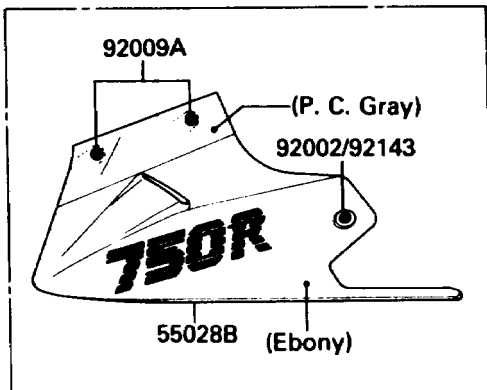

1988 NINJA® 750R PARTS DIAGRAM

Cowling Lowers

F2872-0016

1988 NINJA® 750R PARTS LIST

Cowling Lowers

ITEM NAME	PART NUMBER	QUANTITY
COVER,LOUVER,LH (Ref # 14024)	14024-1346	1
COVER,LOUVER,RH (Ref # 14024A)	14024-1347	1
SCREEN (Ref # 14037)	14037-1086	1
TRIM,LOUVER COVER,LH (Ref # 53044)	53044-1178	1
TRIM,LOUVER COVER,RH (Ref # 53044A)	53044-1179	1
COWLING,LWR,EBONY/GRAY (Ref # 55028B)	55028-5371-T4	1
COWLING,LWR,RED/GRAYSTONE (Ref # 55028C)	55028-5374-CF	1
BOLT,SOCKET,6X18,BLACK (Ref # 92002)	92002-1514	2
SCREW,6X14 (Ref # 92009)	92009-1288	4
BOLT,FLANGED,12X35 (Ref # 92009A)	92002-1301	5
NUT,5MM (Ref # 92015)	92015-1710	4
COLLAR,L=9.1,WHITE (Ref # 92027)	92027-1795	2
DAMPER (Ref # 92075)	92075-1634	2
COLLAR,BLACK (Ref # 92143)	92143-1226	2