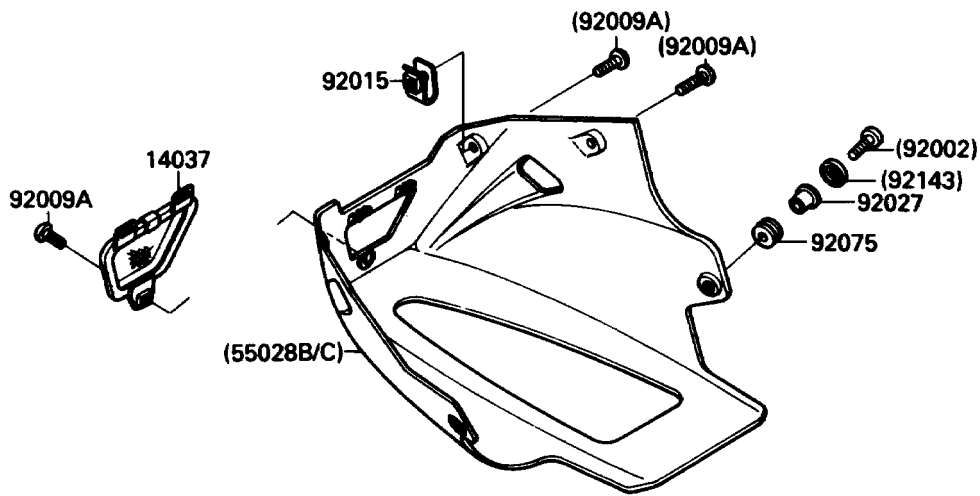

1988 NINJA® 750R PARTS DIAGRAM

Cowling Lowers

F2872-0016

1988 NINJA® 750R PARTS LIST

Cowling Lowers

ITEM NAME	PART NUMBER	QUANTITY
COVER,LOUVER,LH (Ref # 14024)	14024-1346	1
COVER,LOUVER,RH (Ref # 14024A)	14024-1347	1
SCREEN (Ref # 14037)	14037-1086	1
TRIM,LOUVER COVER,LH (Ref # 53044)	53044-1178	1
TRIM,LOUVER COVER,RH (Ref # 53044A)	53044-1179	1
COWLING,LWR,EBONY/GRAY (Ref # 55028B)	55028-5371-T4	1
COWLING,LWR,RED/GRAYSTONE (Ref # 55028C)	55028-5374-CF	1
BOLT,SOCKET,6X18,BLACK (Ref # 92002)	92002-1514	2
SCREW,6X14 (Ref # 92009)	92009-1288	4
BOLT,FLANGED,12X35 (Ref # 92009A)	92002-1301	5
NUT,5MM (Ref # 92015)	92015-1710	4
COLLAR,L=9.1,WHITE (Ref # 92027)	92027-1795	2
DAMPER (Ref # 92075)	92075-1634	2
COLLAR,BLACK (Ref # 92143)	92143-1226	2