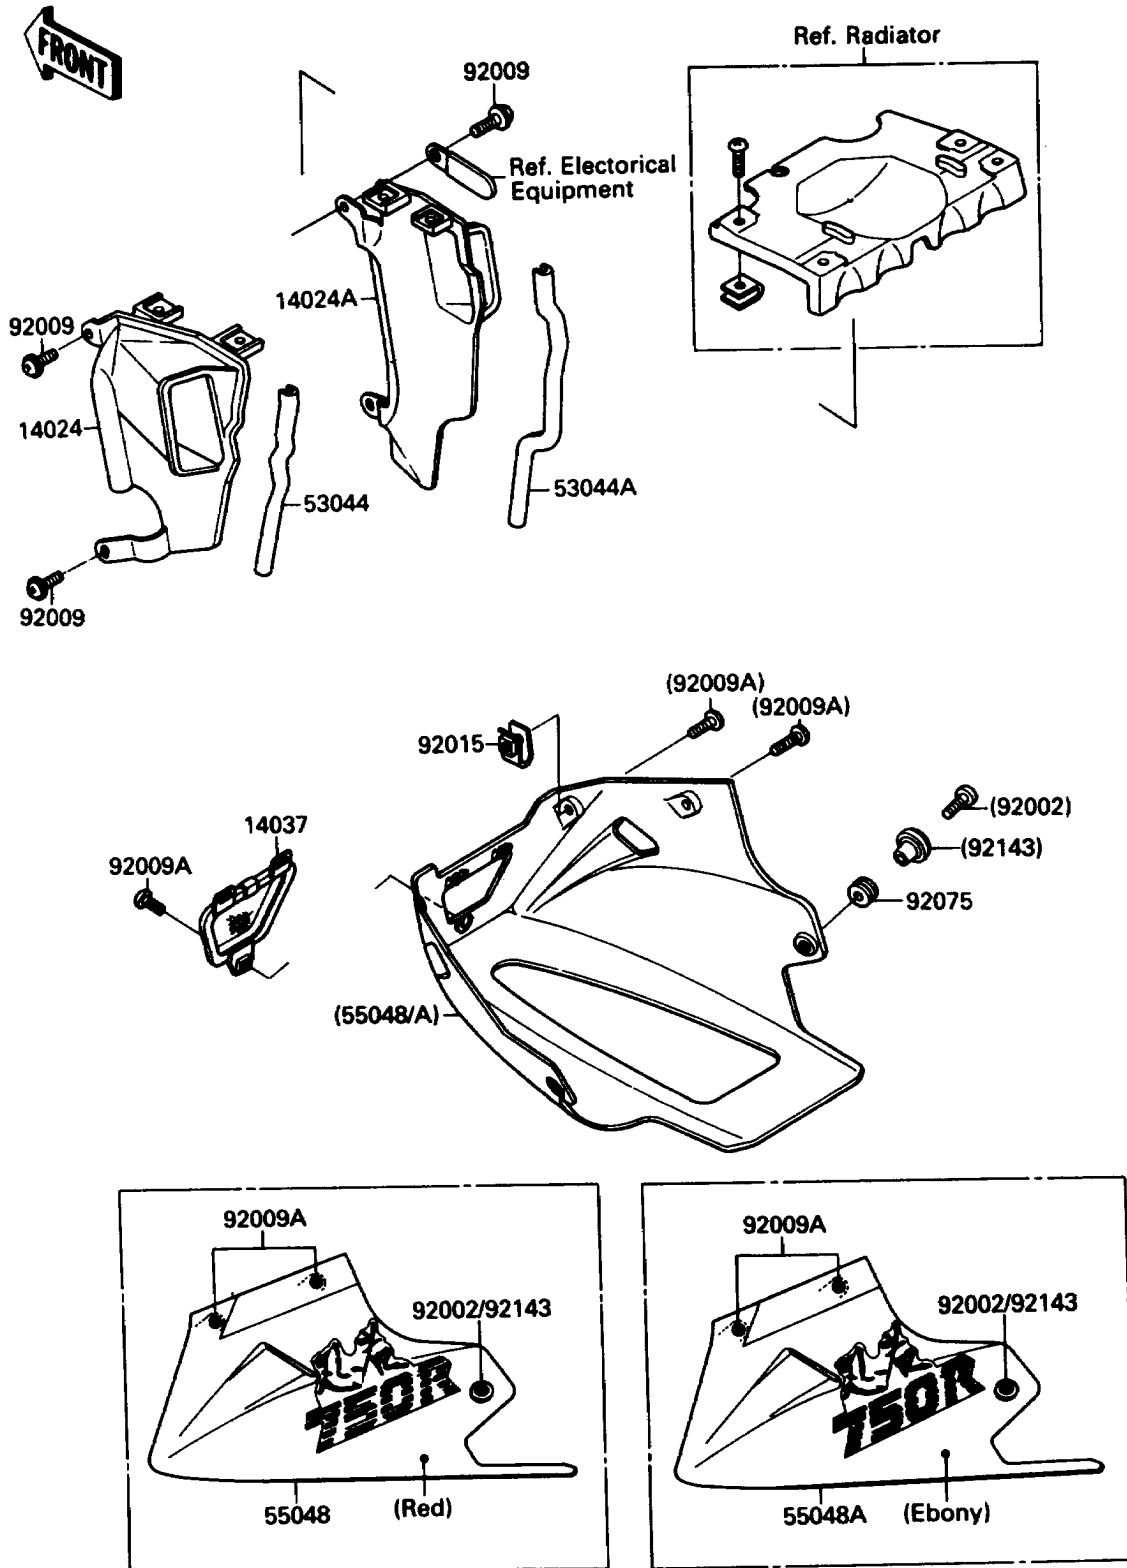

1989 Ninja® 750R PARTS DIAGRAM

Cowling Lower

F2872-0016

1989 Ninja® 750R PARTS LIST

Cowling Lowers

ITEM NAME	PART NUMBER	QUANTITY
COVER,LOUVER,LH (Ref # 14024)	14024-1346	1
COVER,LOUVER,RH (Ref # 14024A)	14024-1347	1
SCREEN (Ref # 14037)	14037-1086	1
TRIM,LOUVER COVER,LH (Ref # 53044)	53044-1178	1
TRIM,LOUVER COVER,RH (Ref # 53044A)	53044-1179	1
COWLING.,LWR,F.RED (Ref # 55048)	55048-5044-B1	1
COWLING.,LWR,EBONY (Ref # 55048A)	55048-5047-H8	1
BOLT,SOCKET,6X18,BLACK (Ref # 92002)	92002-1514	2
SCREW,6X14 (Ref # 92009)	92009-1288	4
SCREW,5X16,BLACK (Ref # 92009A)	92009-1301	5
NUT,5MM (Ref # 92015)	92015-1710	4
DAMPER (Ref # 92075)	92075-1634	2
COLLAR,BLACK (Ref # 92143)	92143-1226	2