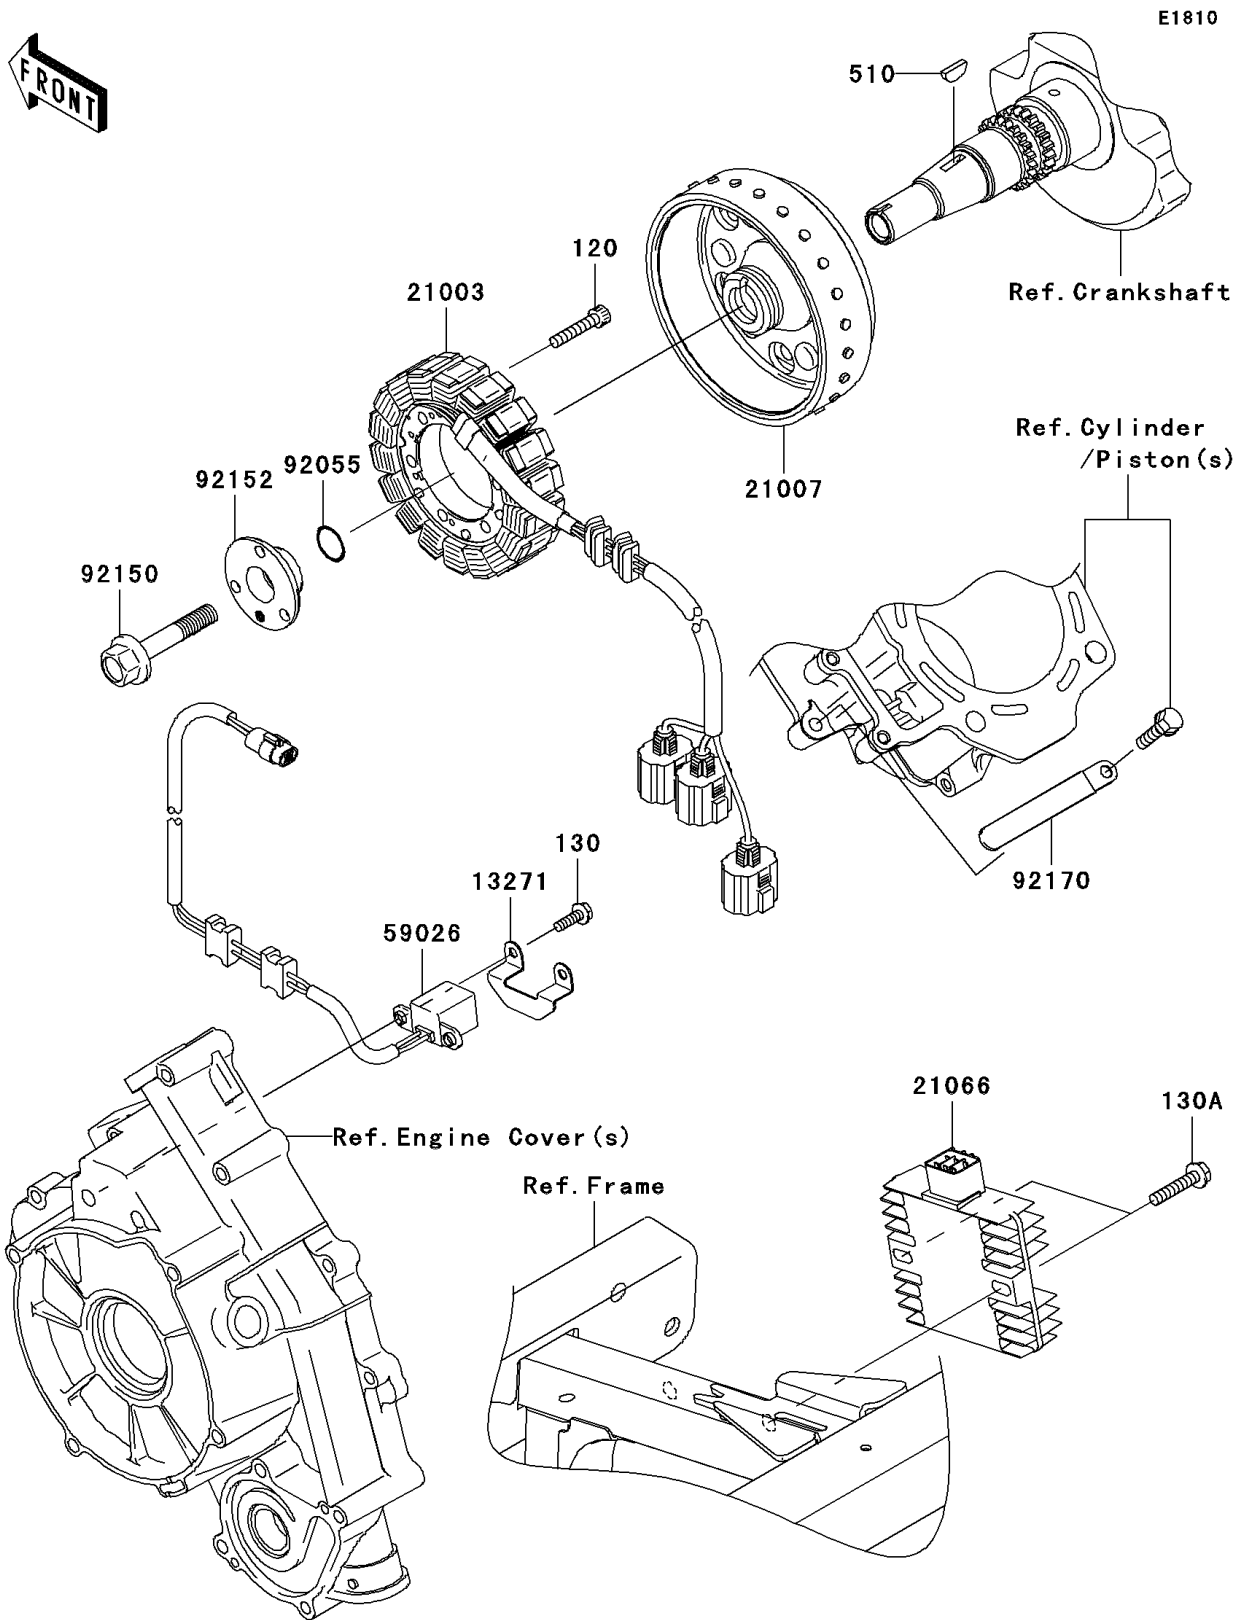

2009 Teryx® 750 FI 4x4 PARTS DIAGRAM

Generator

2009 Teryx® 750 FI 4x4 PARTS LIST

Generator

ITEM NAME	PART NUMBER	QUANTITY
BOLT-SOCKET,6X30 (Ref # 120)	120CB0630	3
BOLT-FLANGED,5X16 (Ref # 130)	130BA0516	2
BOLT-FLANGED,6X30 (Ref # 130A)	130BB0630	2
KEY-WOODRUFF (Ref # 510)	510A4200	1
PLATE (Ref # 13271)	13271-1369	1
STATOR (Ref # 21003)	21003-0071	1
ROTOR (Ref # 21007)	21007-0111	1
REGULATOR-VOLTAGE (Ref # 21066)	21066-0030	1
COIL-PULSING (Ref # 59026)	59026-0005	1
RING-O,19.8X2.2 (Ref # 92055)	92055-1215	1
BOLT,12X65 (Ref # 92150)	92150-1987	1
COLLAR,20X51X17 (Ref # 92152)	92152-1467	1
CLAMP (Ref # 92170)	92170-1925	1