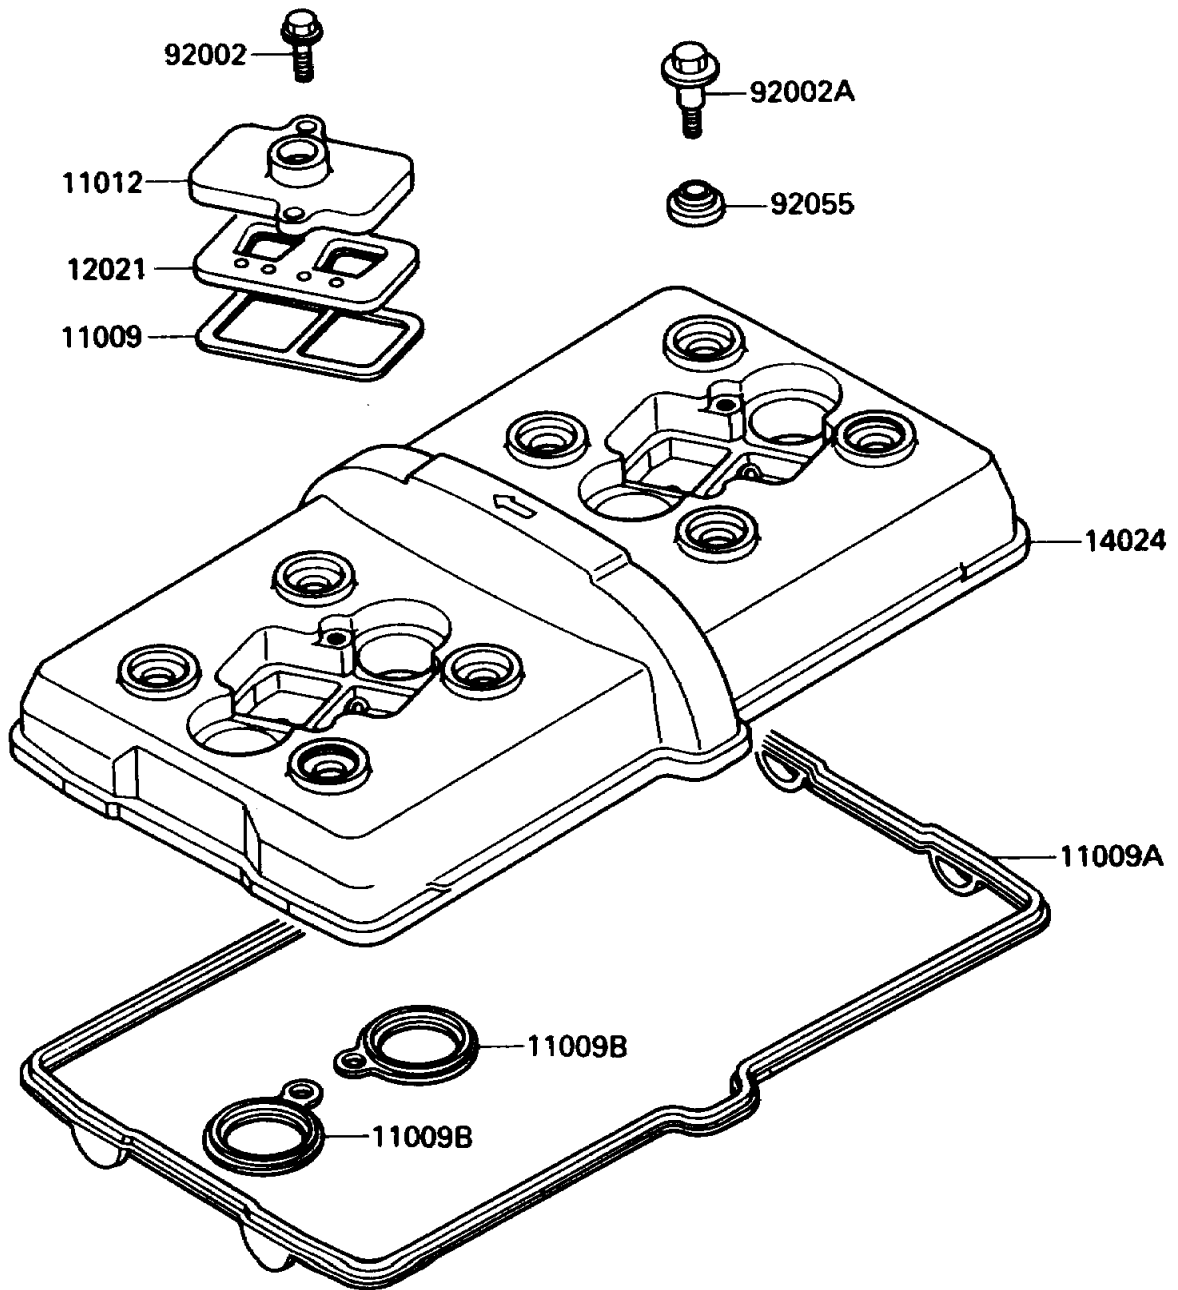

1990 Ninja[®] 750R PARTS DIAGRAM

Cylinder Head Cover

E1112

1990 Ninja® 750R PARTS LIST

Cylinder Head Cover

ITEM NAME	PART NUMBER	QUANTITY
GASKET, REED VALVE (Ref # 11009)	11009-1379	2
GASKET, HEAD COVER (Ref # 11009A)	11009-1608	1
GASKET, SPARK PLUG (Ref # 11009B)	11009-1609	4
CAP, REED VALVE (Ref # 11012)	11012-1532	2
VALVE-ASSY-REED (Ref # 12021)	12021-1053	2
COVER, CYLINDER HEAD (Ref # 14024)	14024-1296	1
BOLT, 6X22 (Ref # 92002)	92002-1068	4
BOLT, HEAD COVER (Ref # 92002A)	92002-1504	8
RING-O, HEAD COVER BOLT (Ref # 92055)	92055-1352	8