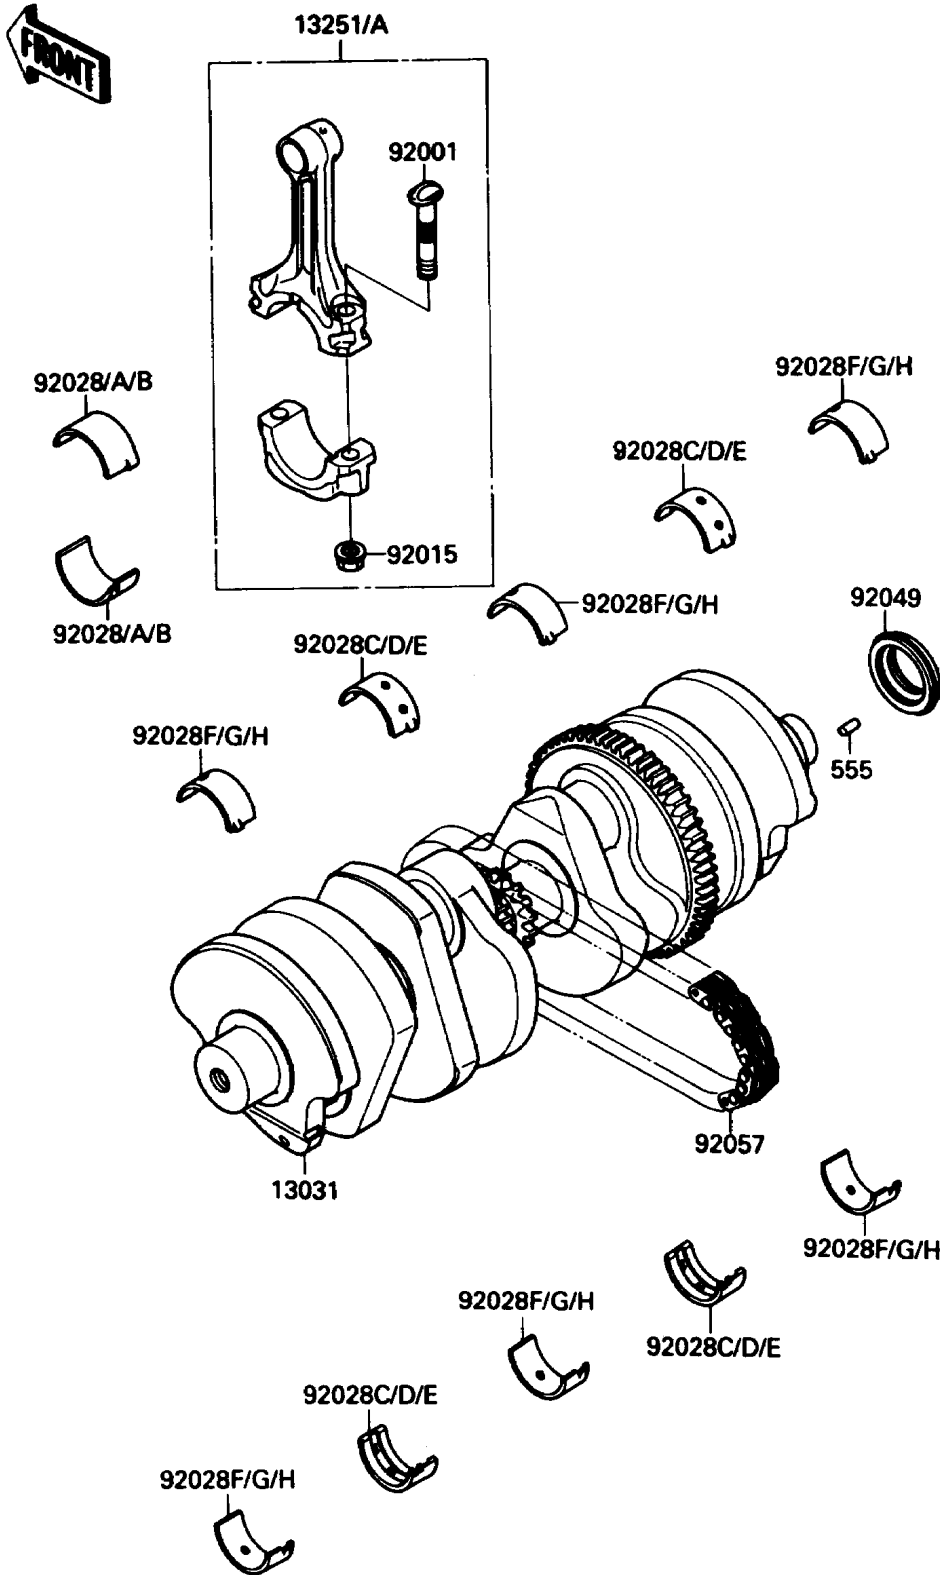

1990 Ninja® 750R PARTS DIAGRAM

Crankshaft

E1321

1990 Ninja® 750R PARTS LIST

Crankshaft

ITEM NAME	PART NUMBER	QUANTITY
CRANKSHAFT-COMP (Ref # 13031)	13031-1227	1
ROD-ASSY-CONNECTING,H (Ref # 13251)	13251-1090-HH	4
ROD-ASSY-CONNECTING,I (Ref # 13251A)	13251-1090-II	4
BOLT,CONNECTING ROD,8MM (Ref # 92001)	92001-1887	8
NUT,FLANGED,8MM (Ref # 92015)	92015-1311	8
BUSHING,CONNECTING ROD BLUE (Ref # 92028)	92028-1407	AR
BUSHING,CONNECTING ROD BLACK (Ref # 92028A)	92028-1408	AR
BUSHING,CONNECTING ROD BROWN (Ref # 92028B)	92028-1409	AR
BUSHING,CRANKSHAFT,#2,BLUE (Ref # 92028C)	92028-1442	AR
BUSHING,CRANKSHAFT,#2,BLACK (Ref # 92028D)	92028-1443	AR
BUSHING,CRANKSHAFT,#2,BROWN (Ref # 92028E)	92028-1444	AR
BUSHING,CRANKSHAFT,1&3&5,BLUE (Ref # 92028F)	92028-1445	AR
BUSHING,CRANKSHAFT,1&3&5,BLACK (Ref # 92028G)	92028-1446	AR
BUSHING,CRANKSHAFT,1&3&5,BROWN (Ref # 92028H)	92028-1447	AR
SEAL-OIL,HSCY25397 (Ref # 92049)	92050-081	1
CHAIN,GENERATOR (Ref # 92057)	92057-1292	1
PIN-SPRING,4X8 (Ref # 555)	555A0408	1