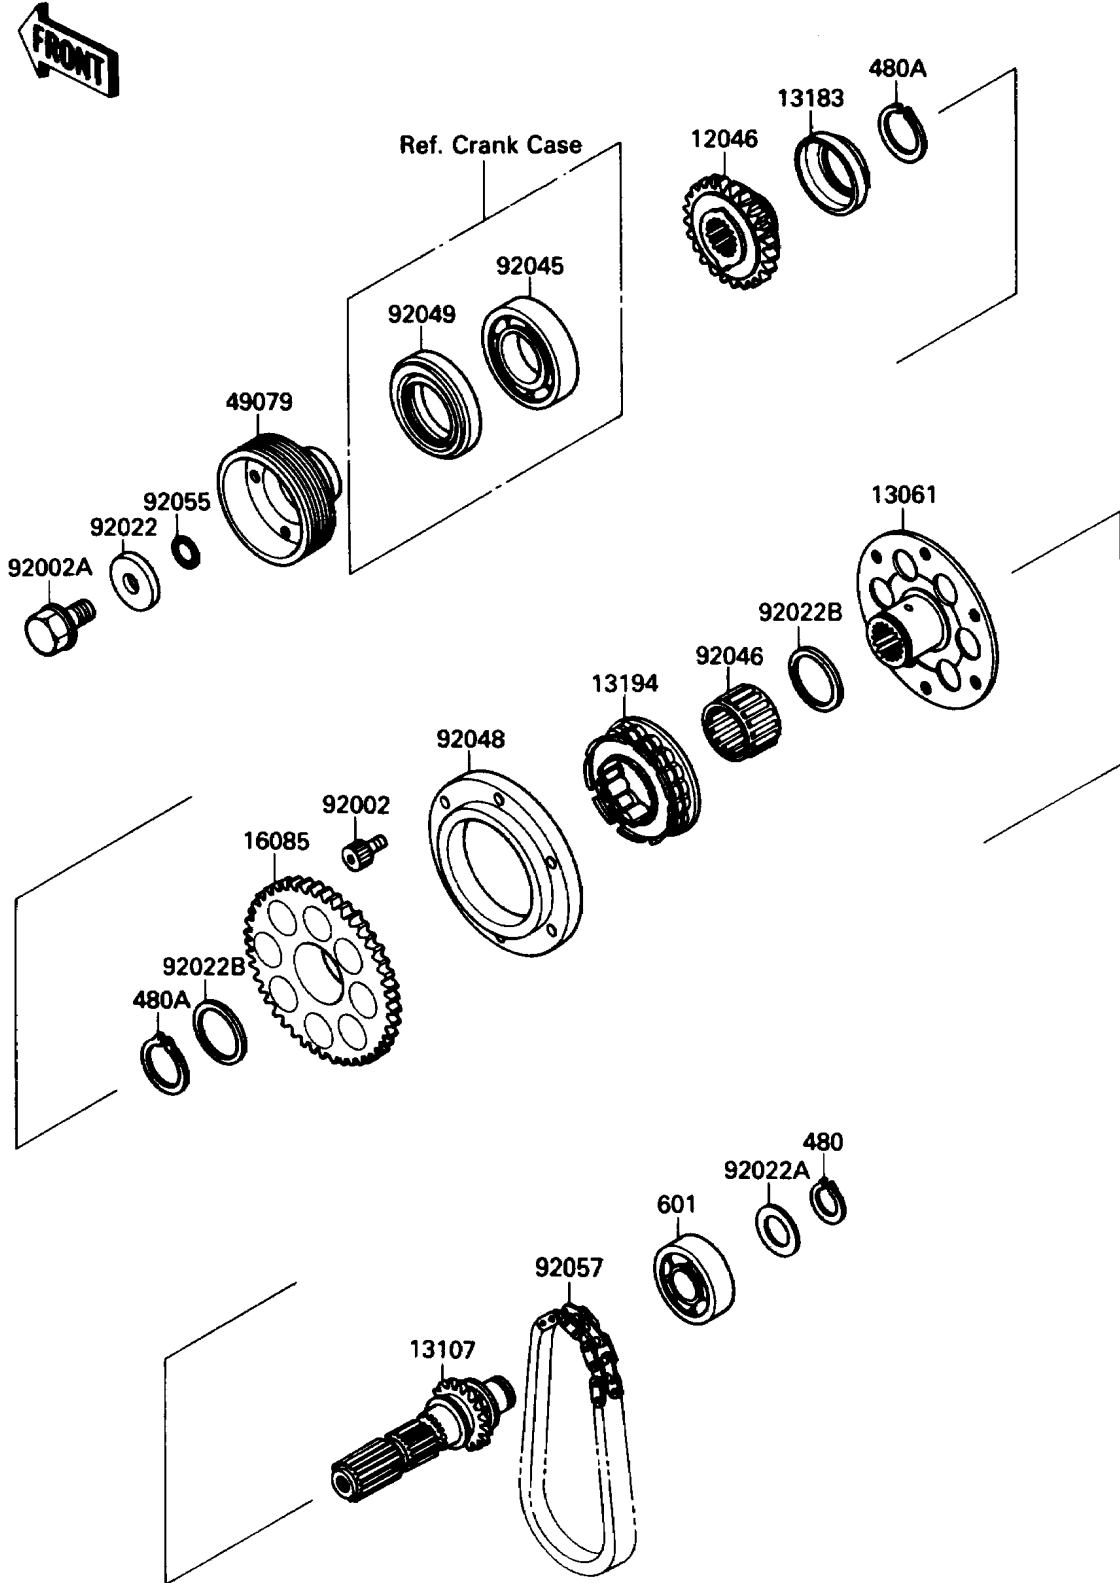

1990 Ninja® 750R PARTS DIAGRAM

Generator Shaft

E1324

1990 Ninja® 750R PARTS LIST

Generator Shaft

ITEM NAME	PART NUMBER	QUANTITY
SPROCKET,23T (Ref # 12046)	12046-1090	1
BOSS,ONEWAY CLUTCH (Ref # 13061)	13061-1197	1
SHAFT (Ref # 13107)	13107-1186	1
PLATE (Ref # 13183)	13183-1015	1
CLUTCH-ONEWAY (Ref # 13194)	13194-1068	1
GEAR,ONEWAY CLUTCH (Ref # 16085)	16085-1173	1
PULLEY-BELT (Ref # 49079)	49079-1051	1
BOLT,SOCKET,6X12 (Ref # 92002)	92002-1796	6
BOLT,PULLEY (Ref # 92002A)	92002-1853	1
WASHER,11X28X4.5 (Ref # 92022)	92022-1816	1
WASHER,17X25X1.6 (Ref # 92022A)	92022-1842	1
WASHER,25.3X32X0.5 (Ref # 92022B)	92022-225	2
BEARING-BALL,60/28 (Ref # 92045)	92045-1176	1
BEARING-NEEDLE,K253020S (Ref # 92046)	92046-1022	1
RACE,ONEWAY CLUTCH (Ref # 92048)	92048-1068	1
SEAL-OIL,TC35527.5 (Ref # 92049)	92049-1266	1
RING-O,16.3X3.5 (Ref # 92055)	92055-1353	1
CHAIN,BF04M (Ref # 92057)	92057-1219	1
CIRCLIP-TYPE-C,17MM (Ref # 480)	480J1700	1
CIRCLIP-TYPE-C,25MM (Ref # 480A)	480J2500	2
BEARING-BALL,#6203 (Ref # 601)	601A6203	1