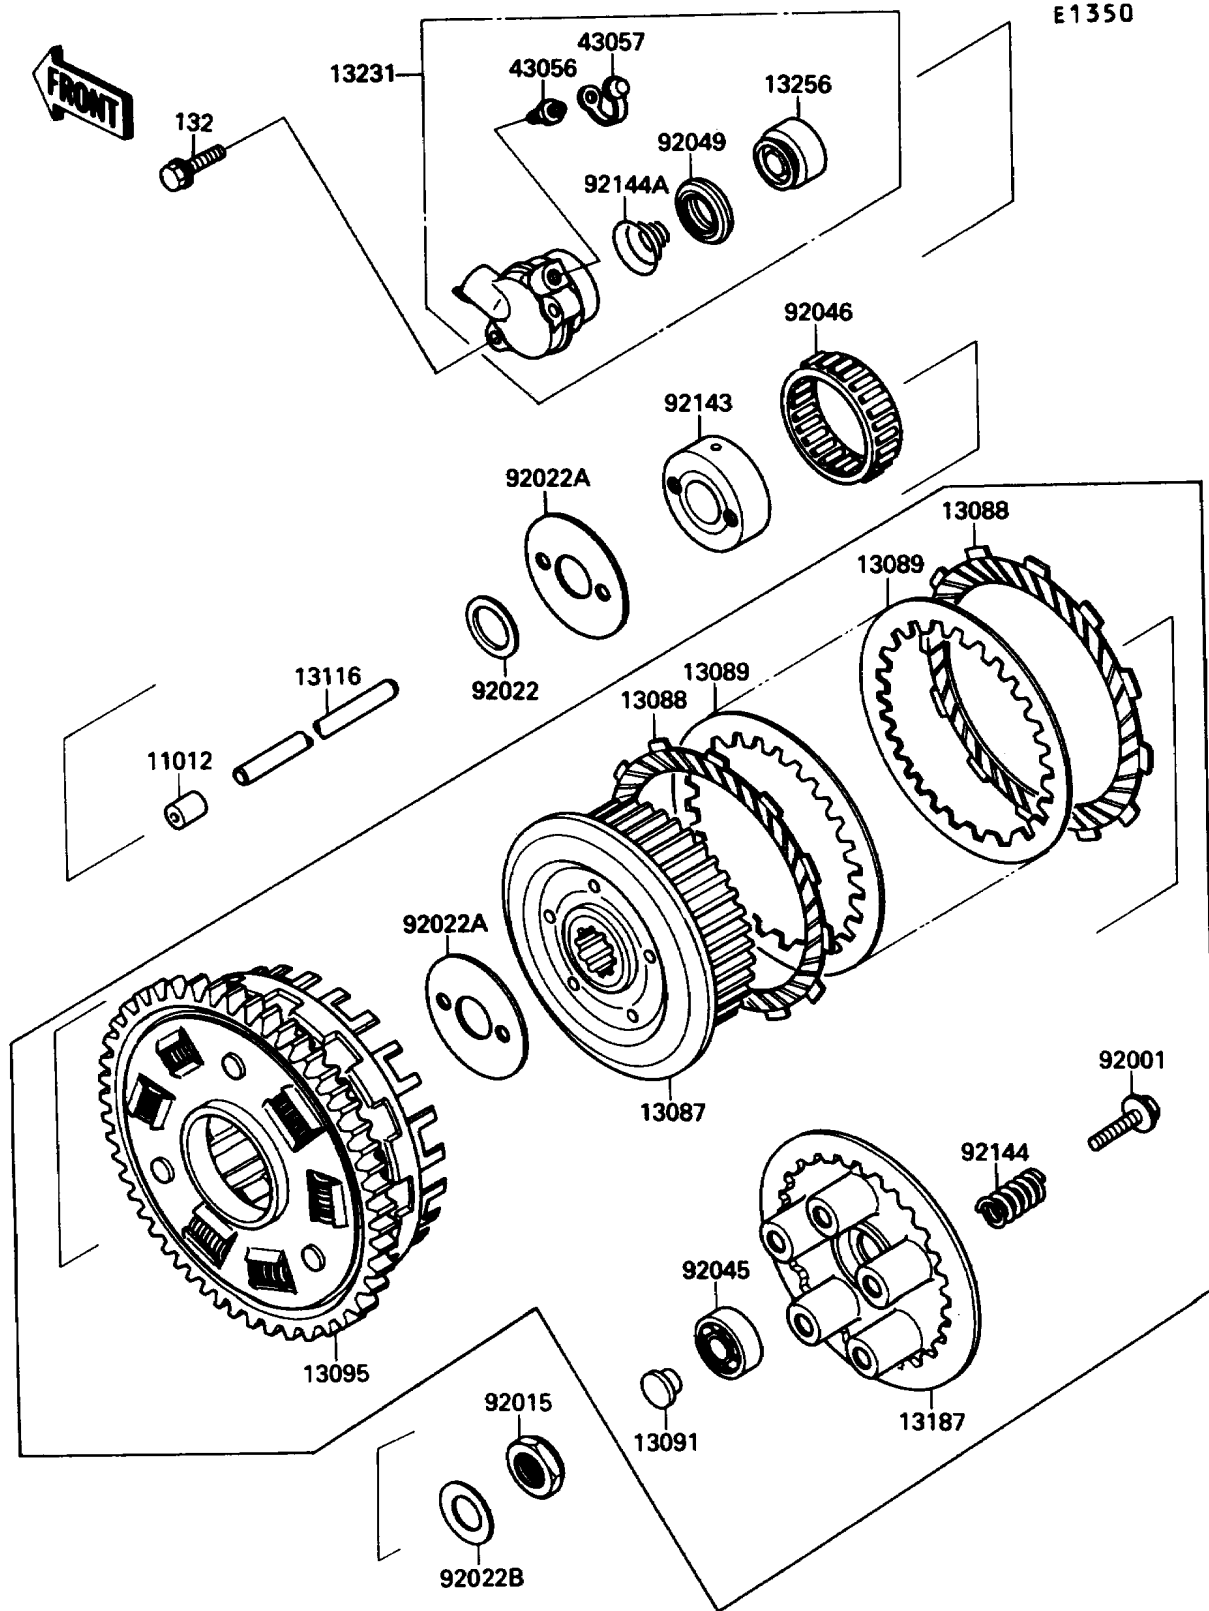

# 1990 Ninja® 750R PARTS DIAGRAM

Clutch

# 1990 Ninja® 750R PARTS LIST

## Clutch

ITEM NAME	PART NUMBER	QUANTITY
CAP,PUSHROD (Ref # 11012)	11012-1569	1
HUB-CLUTCH (Ref # 13087)	13087-042	1
PLATE-FRICTION (Ref # 13088)	13088-1051	8
PLATE-CLUTCH (Ref # 13089)	13089-1066	7
HOLDER,CLUTCH PUSH ROD (Ref # 13091)	13091-1085	1
HOUSING-COMP-CLUTCH (Ref # 13095)	13095-1200	1
ROD-PUSH,CLUTCH (Ref # 13116)	13116-1126	1
PLATE-CLUTCH OPERATING (Ref # 13187)	13187-1006	1
RELEASE-ASSY-CLUTCH (Ref # 13231)	13231-1065	1
PISTON (Ref # 13256)	13256-1052	1
BREATHER-BRAKE (Ref # 43056)	43056-1052	1
CAP-BREATHER (Ref # 43057)	43057-1001	1
BOLT,FLANGED,6X18 (Ref # 92001)	92001-1066	5
NUT,20MM (Ref # 92015)	92015-1555	1
WASHER (Ref # 92022)	92022-1719	1
WASHER,CLUTCH THRUST (Ref # 92022A)	92022-1846	2
WASHER (Ref # 92022B)	92022-1868	1
BEARING-BALL,6001C3ML01 (Ref # 92045)	92045-1235	1
BEARING-NEEDLE,K55X63X20 (Ref # 92046)	92046-1159	1
SEAL-OIL,PISTON (Ref # 92049)	92049-1165	1
COLLAR,INPUTSHAFT (Ref # 92143)	92143-1017	1
SPRING,CLUTCH (Ref # 92144)	92144-1036	5
SPRING,CLUTCH RELEASE (Ref # 92144A)	92144-1084	1
BOLT-FLANGED-SMALL (Ref # 132)	132J0625	2