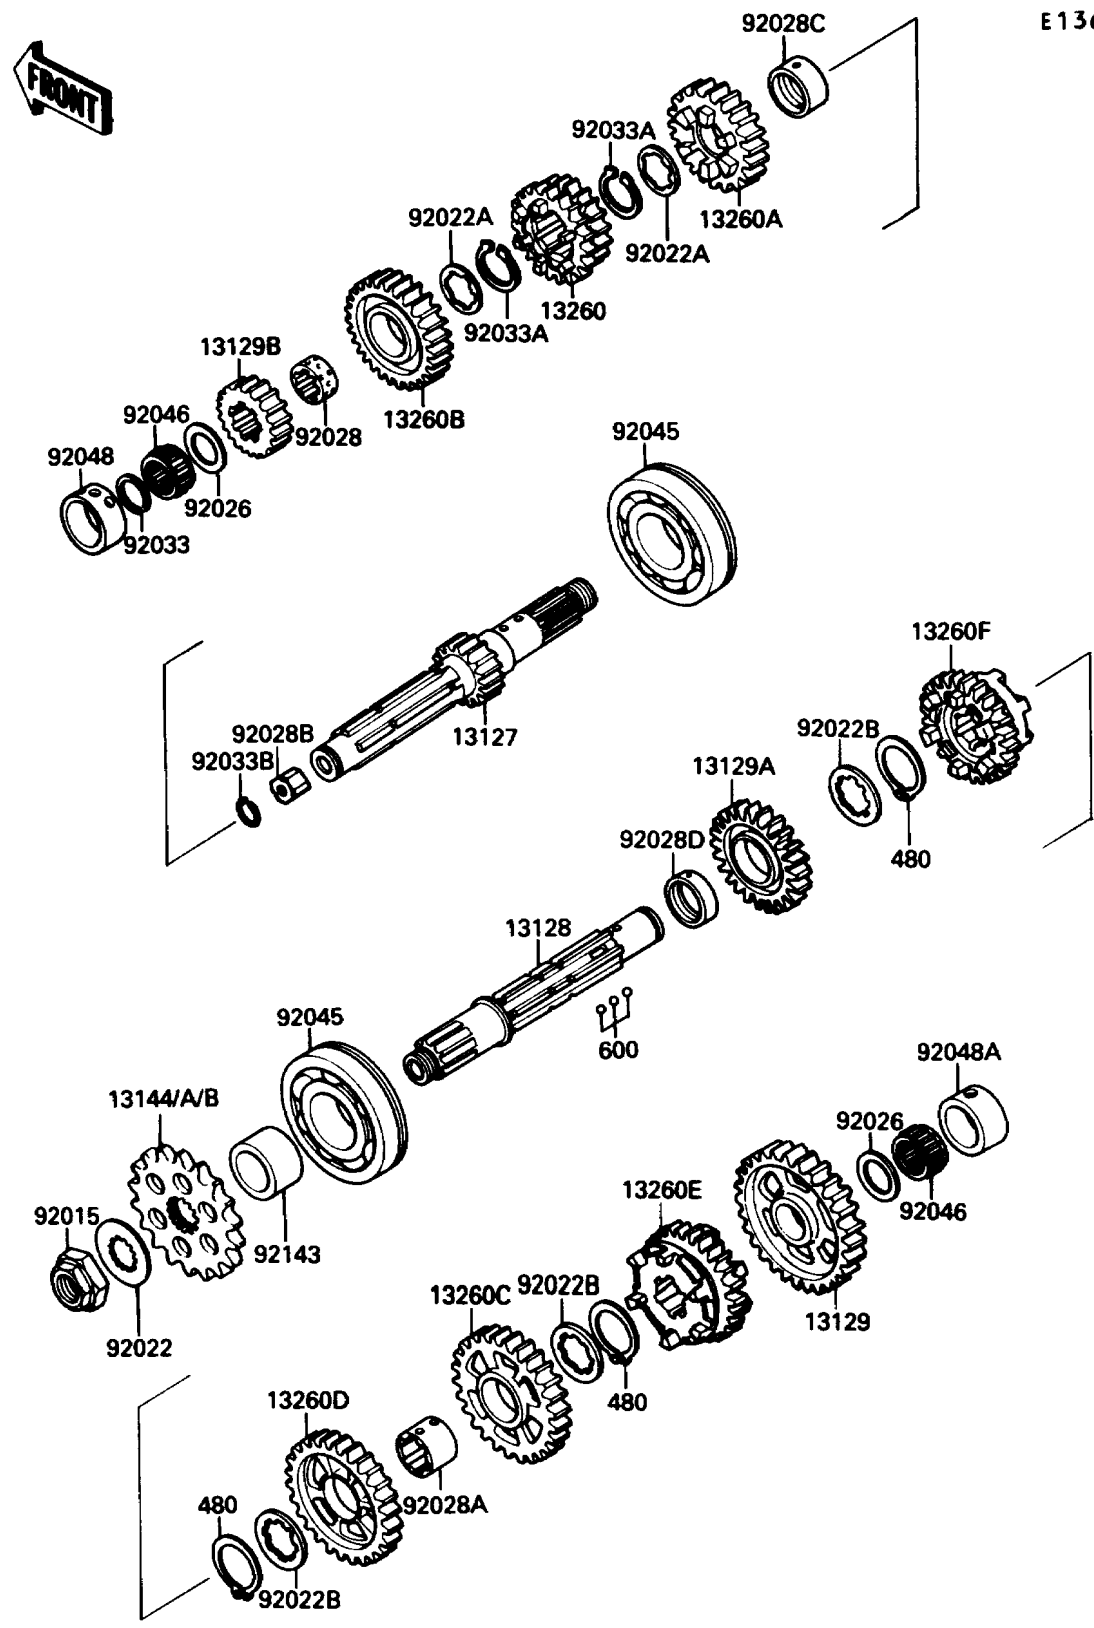

1990 Ninja® 750R PARTS DIAGRAM

Transmission

E 1361

1990 Ninja® 750R PARTS LIST

Transmission

ITEM NAME	PART NUMBER	QUANTITY
SHAFT-TRANSMISSION INPUT,13T (Ref # 13127)	13127-1140	1
SHAFT-TRANSMISSION OUTPUT (Ref # 13128)	13128-1162	1
GEAR,OUTPUT LOW,38T (Ref # 13129)	13129-1814	1
GEAR,OUTPUT 2ND,34T (Ref # 13129A)	13129-1898	1
GEAR,INPUT 2ND,16T (Ref # 13129B)	13129-1971	1
SPROCKET-OUTPUT,17T(#530) (Ref # 13144)	13144-1009	1
SPROCKET-OUTPUT,15T(#530) (Ref # 13144A)	13144-1117	1
SPROCKET-OUTPUT,16T(#530) (Ref # 13144B)	13144-1128	1
GEAR,INPUT 3RD&4TH,21T&21T (Ref # 13260)	13260-1025	1
GEAR,INPUT 5TH,23T (Ref # 13260A)	13260-1026	1
GEAR,INPUT TOP,24T (Ref # 13260B)	13260-1027	1
GEAR,OUTPUT 3RD,35T (Ref # 13260C)	13260-1028	1
GEAR,OUTPUT 4TH,29T (Ref # 13260D)	13260-1029	1
GEAR,OUTPUT 5TH,28T (Ref # 13260E)	13260-1030	1
GEAR,OUTPUT TOP,26T (Ref # 13260F)	13260-1031	1
NUT,20MM (Ref # 92015)	92015-1254	1
WASHER,TOOTHED,25.5X42X1 (Ref # 92022)	92022-1076	1
WASHER,TOOTHED,28.3X33.5X1 (Ref # 92022A)	92022-1139	2
WASHER,TOOTHED,30.3X40X1.5 (Ref # 92022B)	92024-043	3
SPACER,22X35.5X2.1 (Ref # 92026)	92026-1224	2
BUSHING,INPUT TOP GEAR (Ref # 92028)	92028-1255	1
BUSHING,OUTPUT 3RD&4TH (Ref # 92028A)	92028-1363	1
BUSHING (Ref # 92028B)	92028-1448	1
BUSHING,INPUT 5TH GEAR (Ref # 92028C)	92028-1449	1
BUSHING,OUTPUT 2ND (Ref # 92028D)	92028-1450	1
RING-SNAP,20X25.5X1.2 (Ref # 92033)	92033-025	1
RING-SNAP,25.9MM (Ref # 92033A)	92033-1037	2
RING-SNAP (Ref # 92033B)	92036-005	1
BEARING-BALL,6305N2SH2 (Ref # 92045)	92045-1224	2

1990 Ninja® 750R PARTS LIST

Transmission

ITEM NAME	PART NUMBER	QUANTITY
BEARING-NEEDLE,FWF-223014 (Ref # 92046)	92046-031	2
RACE,INPUT SHAFT (Ref # 92048)	92048-1066	1
RACE,0RZ30X38X17PX1 (Ref # 92048A)	92048-1067	1
COLLAR,25X32X18.7 (Ref # 92143)	92143-1018	1
CIRCLIP (Ref # 480)	480J2900	3
BALL-STEEL,5/32" (Ref # 600)	600A0500	3