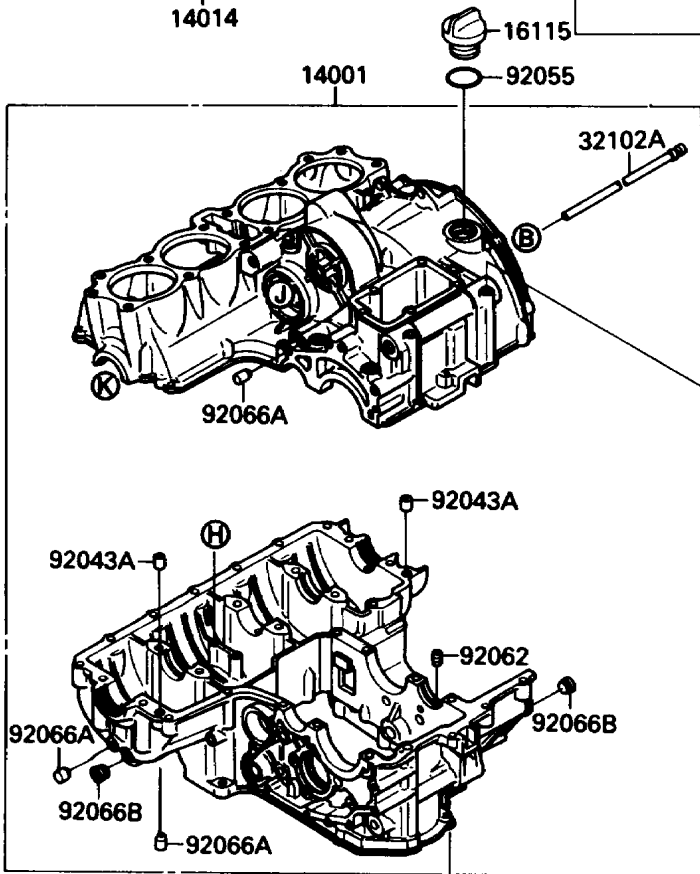

1990 Ninja® 750R PARTS DIAGRAM

Crankcase

E1411

1990 Ninja® 750R PARTS LIST

Crankcase

ITEM NAME	PART NUMBER	QUANTITY
GUIDE-CHAIN (Ref # 12053)	12053-1197	1
GUIDE-CHAIN (Ref # 12053A)	12053-1199	1
GUIDE-COMP,TENSIONER (Ref # 13235)	13235-1059	1
SET-CRANKCASE (Ref # 14001)	14001-5247	1
RING-POSITION,T=1.98 (Ref # 14013)	14013-1004	2
PLATE-POSITION (Ref # 14014)	14014-1056	1
CAP-OIL FILLER (Ref # 16115)	16115-1009	1
PIPE,OIL (Ref # 32102)	32102-1237	1
PIPE,MISSION OIL (Ref # 32102A)	32102-1238	1
TENSIONER-COMP (Ref # 39170)	39170-1056	1
BOLT,SOCKET,6X14 (Ref # 92002)	92002-1592	3
BOLT,6X14 (Ref # 92002A)	92002-1656	4
BOLT,SOCKET,6X12 (Ref # 92002B)	92002-1796	2
CLAMP (Ref # 92037)	92037-1844	1
CLAMP,WIRING HARNESS (Ref # 92037A)	92037-1877	1
PIN,DOWEL,6X16 (Ref # 92043)	92042-016	2
PIN,DOWEL,10X14 (Ref # 92043A)	92043-1037	2
RING-O,31.5X2.6 (Ref # 92055)	92055-049	1
NOZZLE,SILVER (Ref # 92062)	92062-015	1
PLUG,RUBBER BALL,6.7 (Ref # 92066)	92066-057	1
PLUG,OIL LINE,7.2X8 (Ref # 92066A)	92066-1012	5
PLUG (Ref # 92066B)	92066-1262	3
O RING (Ref # 670)	670D1505	1