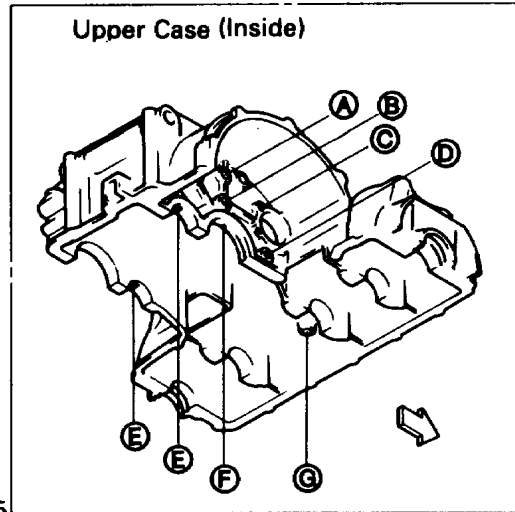

1990 Ninja® 750R PARTS DIAGRAM

Crankcase

E1411

1990 Ninja® 750R PARTS LIST

Crankcase

ITEM NAME	PART NUMBER	QUANTITY
GUIDE-CHAIN (Ref # 12053)	12053-1197	1
GUIDE-CHAIN (Ref # 12053A)	12053-1199	1
GUIDE-COMP,TENSIONER (Ref # 13235)	13235-1059	1
SET-CRANKCASE (Ref # 14001)	14001-5247	1
RING-POSITION,T=1.98 (Ref # 14013)	14013-1004	2
PLATE-POSITION (Ref # 14014)	14014-1056	1
CAP-OIL FILLER (Ref # 16115)	16115-1009	1
PIPE,OIL (Ref # 32102)	32102-1237	1
PIPE,MISSION OIL (Ref # 32102A)	32102-1238	1
TENSIONER-COMP (Ref # 39170)	39170-1056	1
BOLT,SOCKET,6X14 (Ref # 92002)	92002-1592	3
BOLT,6X14 (Ref # 92002A)	92002-1656	4
BOLT,SOCKET,6X12 (Ref # 92002B)	92002-1796	2
CLAMP (Ref # 92037)	92037-1844	1
CLAMP,WIRING HARNESS (Ref # 92037A)	92037-1877	1
PIN,DOWEL,6X16 (Ref # 92043)	92042-016	2
PIN,DOWEL,10X14 (Ref # 92043A)	92043-1037	2
RING-O,31.5X2.6 (Ref # 92055)	92055-049	1
NOZZLE,SILVER (Ref # 92062)	92062-015	1
PLUG,RUBBER BALL,6.7 (Ref # 92066)	92066-057	1
PLUG,OIL LINE,7.2X8 (Ref # 92066A)	92066-1012	5
PLUG (Ref # 92066B)	92066-1262	3
O RING (Ref # 670)	670D1505	1