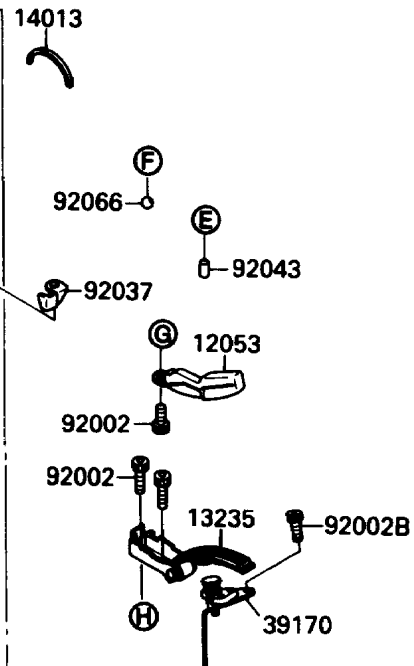

1990 Ninja® 750R PARTS DIAGRAM

Crankcase

E1411

1990 Ninja® 750R PARTS LIST

Crankcase

ITEM NAME	PART NUMBER	QUANTITY
GUIDE-CHAIN (Ref # 12053)	12053-1197	1
GUIDE-CHAIN (Ref # 12053A)	12053-1199	1
GUIDE-COMP,TENSIONER (Ref # 13235)	13235-1059	1
SET-CRANKCASE (Ref # 14001)	14001-5247	1
RING-POSITION,T=1.98 (Ref # 14013)	14013-1004	2
PLATE-POSITION (Ref # 14014)	14014-1056	1
CAP-OIL FILLER (Ref # 16115)	16115-1009	1
PIPE,OIL (Ref # 32102)	32102-1237	1
PIPE,MISSION OIL (Ref # 32102A)	32102-1238	1
TENSIONER-COMP (Ref # 39170)	39170-1056	1
BOLT,SOCKET,6X14 (Ref # 92002)	92002-1592	3
BOLT,6X14 (Ref # 92002A)	92002-1656	4
BOLT,SOCKET,6X12 (Ref # 92002B)	92002-1796	2
CLAMP (Ref # 92037)	92037-1844	1
CLAMP,WIRING HARNESS (Ref # 92037A)	92037-1877	1
PIN,DOWEL,6X16 (Ref # 92043)	92042-016	2
PIN,DOWEL,10X14 (Ref # 92043A)	92043-1037	2
RING-O,31.5X2.6 (Ref # 92055)	92055-049	1
NOZZLE,SILVER (Ref # 92062)	92062-015	1
PLUG,RUBBER BALL,6.7 (Ref # 92066)	92066-057	1
PLUG,OIL LINE,7.2X8 (Ref # 92066A)	92066-1012	5
PLUG (Ref # 92066B)	92066-1262	3
O RING (Ref # 670)	670D1505	1