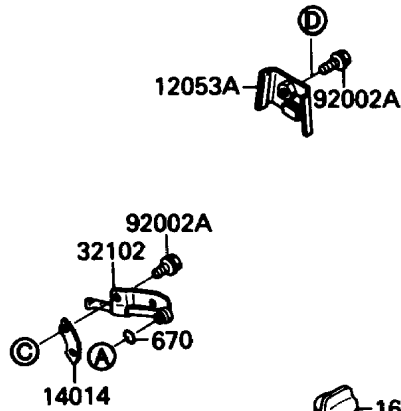

1990 Ninja® 750R PARTS DIAGRAM

Crankcase

E1411

1990 Ninja® 750R PARTS LIST

Crankcase

ITEM NAME	PART NUMBER	QUANTITY
GUIDE-CHAIN (Ref # 12053)	12053-1197	1
GUIDE-CHAIN (Ref # 12053A)	12053-1199	1
GUIDE-COMP,TENSIONER (Ref # 13235)	13235-1059	1
SET-CRANKCASE (Ref # 14001)	14001-5247	1
RING-POSITION,T=1.98 (Ref # 14013)	14013-1004	2
PLATE-POSITION (Ref # 14014)	14014-1056	1
CAP-OIL FILLER (Ref # 16115)	16115-1009	1
PIPE,OIL (Ref # 32102)	32102-1237	1
PIPE,MISSION OIL (Ref # 32102A)	32102-1238	1
TENSIONER-COMP (Ref # 39170)	39170-1056	1
BOLT,SOCKET,6X14 (Ref # 92002)	92002-1592	3
BOLT,6X14 (Ref # 92002A)	92002-1656	4
BOLT,SOCKET,6X12 (Ref # 92002B)	92002-1796	2
CLAMP (Ref # 92037)	92037-1844	1
CLAMP,WIRING HARNESS (Ref # 92037A)	92037-1877	1
PIN,DOWEL,6X16 (Ref # 92043)	92042-016	2
PIN,DOWEL,10X14 (Ref # 92043A)	92043-1037	2
RING-O,31.5X2.6 (Ref # 92055)	92055-049	1
NOZZLE,SILVER (Ref # 92062)	92062-015	1
PLUG,RUBBER BALL,6.7 (Ref # 92066)	92066-057	1
PLUG,OIL LINE,7.2X8 (Ref # 92066A)	92066-1012	5
PLUG (Ref # 92066B)	92066-1262	3
O RING (Ref # 670)	670D1505	1