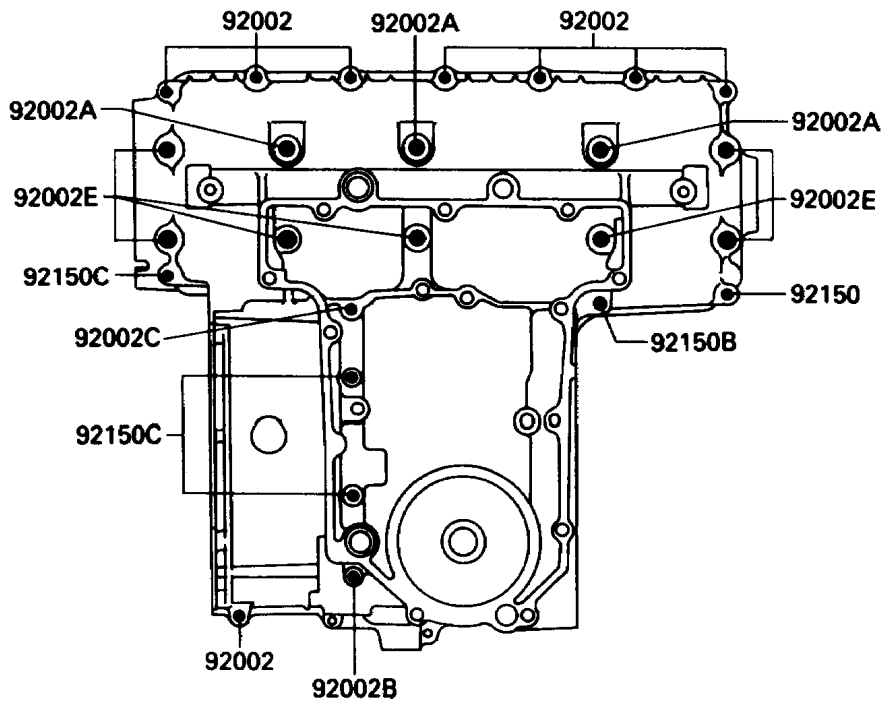

1990 Ninja® 750R PARTS DIAGRAM

Crankcase Bolt Pattern

E1412

Upper Case

Lower Case

1990 Ninja® 750R PARTS LIST

Crankcase Bolt Pattern

ITEM NAME	PART NUMBER	QUANTITY
BOLT,6X38 (Ref # 92002)	92001-1899	9
BOLT,8X90 (Ref # 92002A)	92002-1057	3
BOLT,6X110 (Ref # 92002B)	92002-1791	3
BOLT,6X130 (Ref # 92002C)	92002-1792	1
BOLT,8X70 (Ref # 92002D)	92002-1793	2
BOLT,8X83 (Ref # 92002E)	92002-1794	7
BOLT,6X30 (Ref # 92150)	92150-1300	1
BOLT,6X38 (Ref # 92150A)	92150-1301	1
BOLT,6X55 (Ref # 92150B)	92150-1302	1
BOLT,6X90 (Ref # 92150C)	92150-1312	4