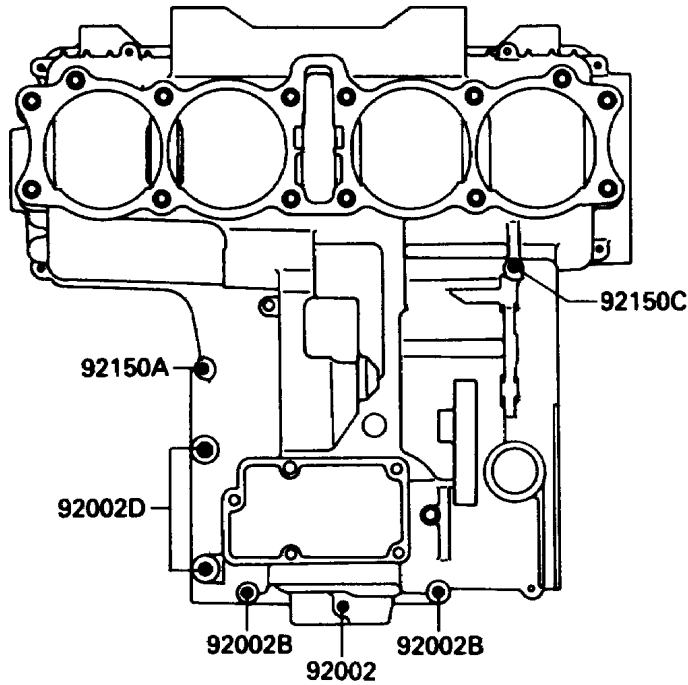

1990 Ninja® 750R PARTS DIAGRAM

Crankcase Bolt Pattern

E1412

Upper Case

Lower Case

1990 Ninja® 750R PARTS LIST

Crankcase Bolt Pattern

ITEM NAME	PART NUMBER	QUANTITY
BOLT,6X38 (Ref # 92002)	92001-1899	9
BOLT,8X90 (Ref # 92002A)	92002-1057	3
BOLT,6X110 (Ref # 92002B)	92002-1791	3
BOLT,6X130 (Ref # 92002C)	92002-1792	1
BOLT,8X70 (Ref # 92002D)	92002-1793	2
BOLT,8X83 (Ref # 92002E)	92002-1794	7
BOLT,6X30 (Ref # 92150)	92150-1300	1
BOLT,6X38 (Ref # 92150A)	92150-1301	1
BOLT,6X55 (Ref # 92150B)	92150-1302	1
BOLT,6X90 (Ref # 92150C)	92150-1312	4