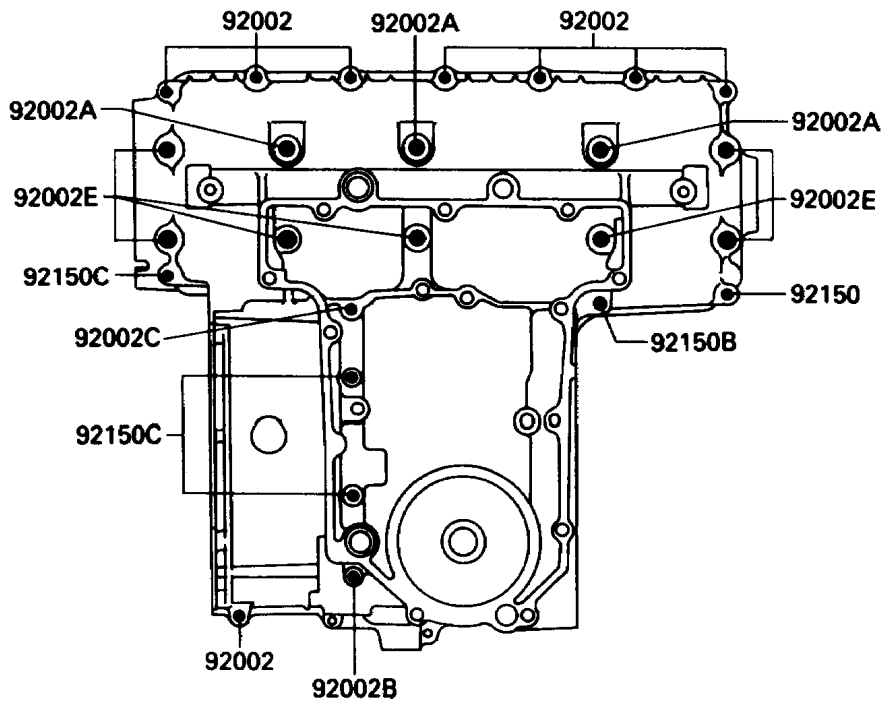

1990 Ninja® 750R PARTS DIAGRAM

Crankcase Bolt Pattern

E1412

Upper Case

Lower Case

1990 Ninja® 750R PARTS LIST

Crankcase Bolt Pattern

| ITEM NAME | PART NUMBER | QUANTITY |
|---------------------------|-------------|----------|
| BOLT,6X38 (Ref # 92002) | 92001-1899 | 9 |
| BOLT,8X90 (Ref # 92002A) | 92002-1057 | 3 |
| BOLT,6X110 (Ref # 92002B) | 92002-1791 | 3 |
| BOLT,6X130 (Ref # 92002C) | 92002-1792 | 1 |
| BOLT,8X70 (Ref # 92002D) | 92002-1793 | 2 |
| BOLT,8X83 (Ref # 92002E) | 92002-1794 | 7 |
| BOLT,6X30 (Ref # 92150) | 92150-1300 | 1 |
| BOLT,6X38 (Ref # 92150A) | 92150-1301 | 1 |
| BOLT,6X55 (Ref # 92150B) | 92150-1302 | 1 |
| BOLT,6X90 (Ref # 92150C) | 92150-1312 | 4 |