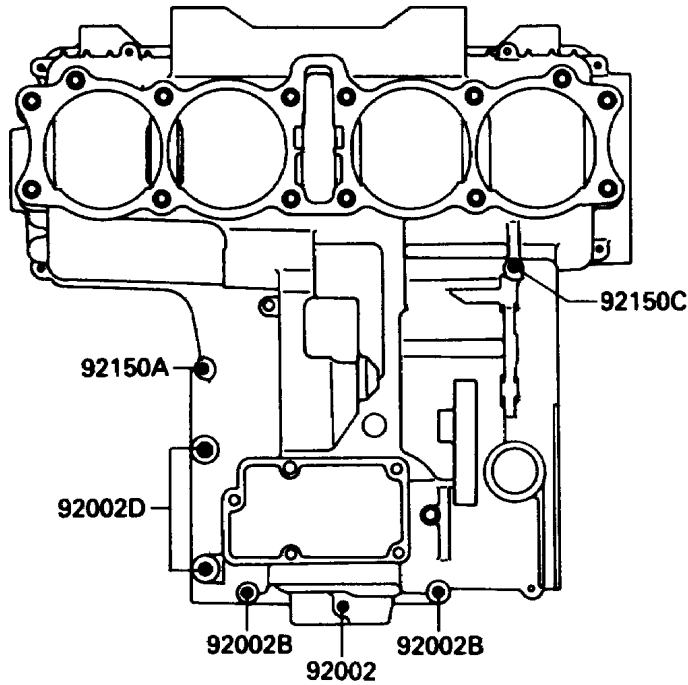

1990 Ninja® 750R PARTS DIAGRAM

Crankcase Bolt Pattern

E1412

Upper Case

Lower Case

1990 Ninja® 750R PARTS LIST

Crankcase Bolt Pattern

| ITEM NAME | PART NUMBER | QUANTITY |
|---------------------------|-------------|----------|
| BOLT,6X38 (Ref # 92002) | 92001-1899 | 9 |
| BOLT,8X90 (Ref # 92002A) | 92002-1057 | 3 |
| BOLT,6X110 (Ref # 92002B) | 92002-1791 | 3 |
| BOLT,6X130 (Ref # 92002C) | 92002-1792 | 1 |
| BOLT,8X70 (Ref # 92002D) | 92002-1793 | 2 |
| BOLT,8X83 (Ref # 92002E) | 92002-1794 | 7 |
| BOLT,6X30 (Ref # 92150) | 92150-1300 | 1 |
| BOLT,6X38 (Ref # 92150A) | 92150-1301 | 1 |
| BOLT,6X55 (Ref # 92150B) | 92150-1302 | 1 |
| BOLT,6X90 (Ref # 92150C) | 92150-1312 | 4 |