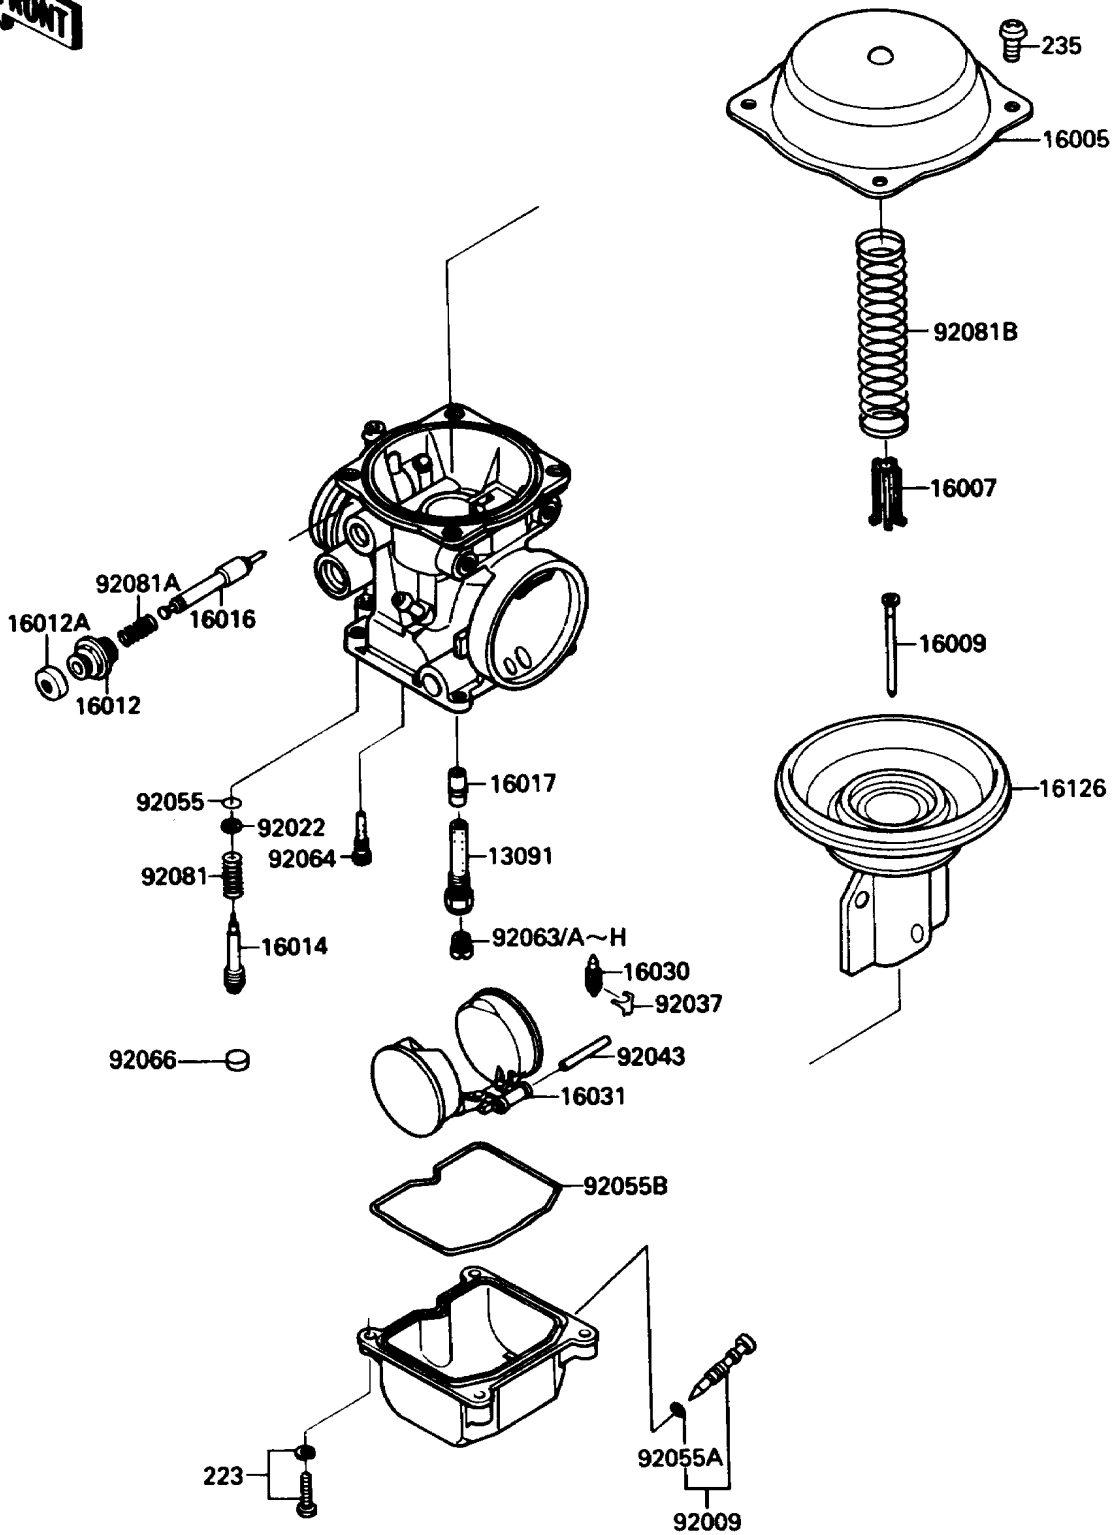

1990 Ninja® 750R PARTS DIAGRAM

Carburetor Parts

E1612

1990 Ninja® 750R PARTS LIST

Carburetor Parts

ITEM NAME	PART NUMBER	QUANTITY
HOLDER,NEEDLE JET (Ref # 13091)	13091-1347	4
TOP-CHAMBER,MIXING (Ref # 16005)	16005-1063	4
SEAT-SPRING,VALVE (Ref # 16007)	16007-1117	4
NEEDLE-JET,N53I (Ref # 16009)	16009-1339	4
CAP-STARTER PLUNGER (Ref # 16012)	16012-1051	4
CAP-STARTER PLUNGER (Ref # 16012A)	16012-1052	4
SCREW-PILOT AIR (Ref # 16014)	16014-1054	4
PLUNGER,STARTER (Ref # 16016)	16016-1061	4
JET-NEEDLE (Ref # 16017)	16017-1326	4
VALVE-FLOAT (Ref # 16030)	16030-1007	4
FLOAT (Ref # 16031)	16031-1056	4
VALVE,VACUUM,60PS (Ref # 16126)	16126-1173	4
SCREW,DRAIN,M6X1.0 (Ref # 92009)	92009-1095	4
WASHER,PLAIN (Ref # 92022)	92022-1003	4
CLAMP,FLOAT VALVE (Ref # 92037)	16044-007	4
PIN,FLOAT (Ref # 92043)	92043-1207	4
RING-O,PILOT ADJUST (Ref # 92055)	92055-1002	4
RING-O,DRAIN SCREW (Ref # 92055A)	92055-1053	4
RING-O,FLOAT CHAMBER (Ref # 92055B)	92055-1222	4
JET-MAIN,#110 (Ref # 92063)	92063-1007	4
JET-MAIN,#118 (Ref # 92063A)	92063-1071	4
JET-MAIN,#118 (Ref # 92063B)	92063-1071	4
JET-MAIN,#120 (Ref # 92063C)	92063-1072	4
JET-MAIN,2ND,#122 (Ref # 92063D)	92063-1073	4
JET-MAIN,#108 (Ref # 92063E)	92063-1116	4
JET-MAIN,#112 (Ref # 92063F)	92063-1117	4
JET-MAIN,#112 (Ref # 92063G)	92063-1117	4
JET-MAIN,#115 (Ref # 92063H)	92063-1118	4
JET-PILOT,#35 (Ref # 92064)	92064-1101	4

1990 Ninja® 750R PARTS LIST

Carburetor Parts

ITEM NAME	PART NUMBER	QUANTITY
PLUG,PILOT AIR SCREW,6.9X2 (Ref # 92066)	92066-1051	4
SPRING,PILOT ADJUST SCREW (Ref # 92081)	92081-1002	4
SPRING,STARTER PLUNGER (Ref # 92081A)	92081-1761	4
SPRING,VACUUM VALVE (Ref # 92081B)	92081-1874	4
SCREW-PAN-WS-CROS (Ref # 223)	223C0416	16
SCREW-PAN-WP-CROS (Ref # 235)	235B0408	15