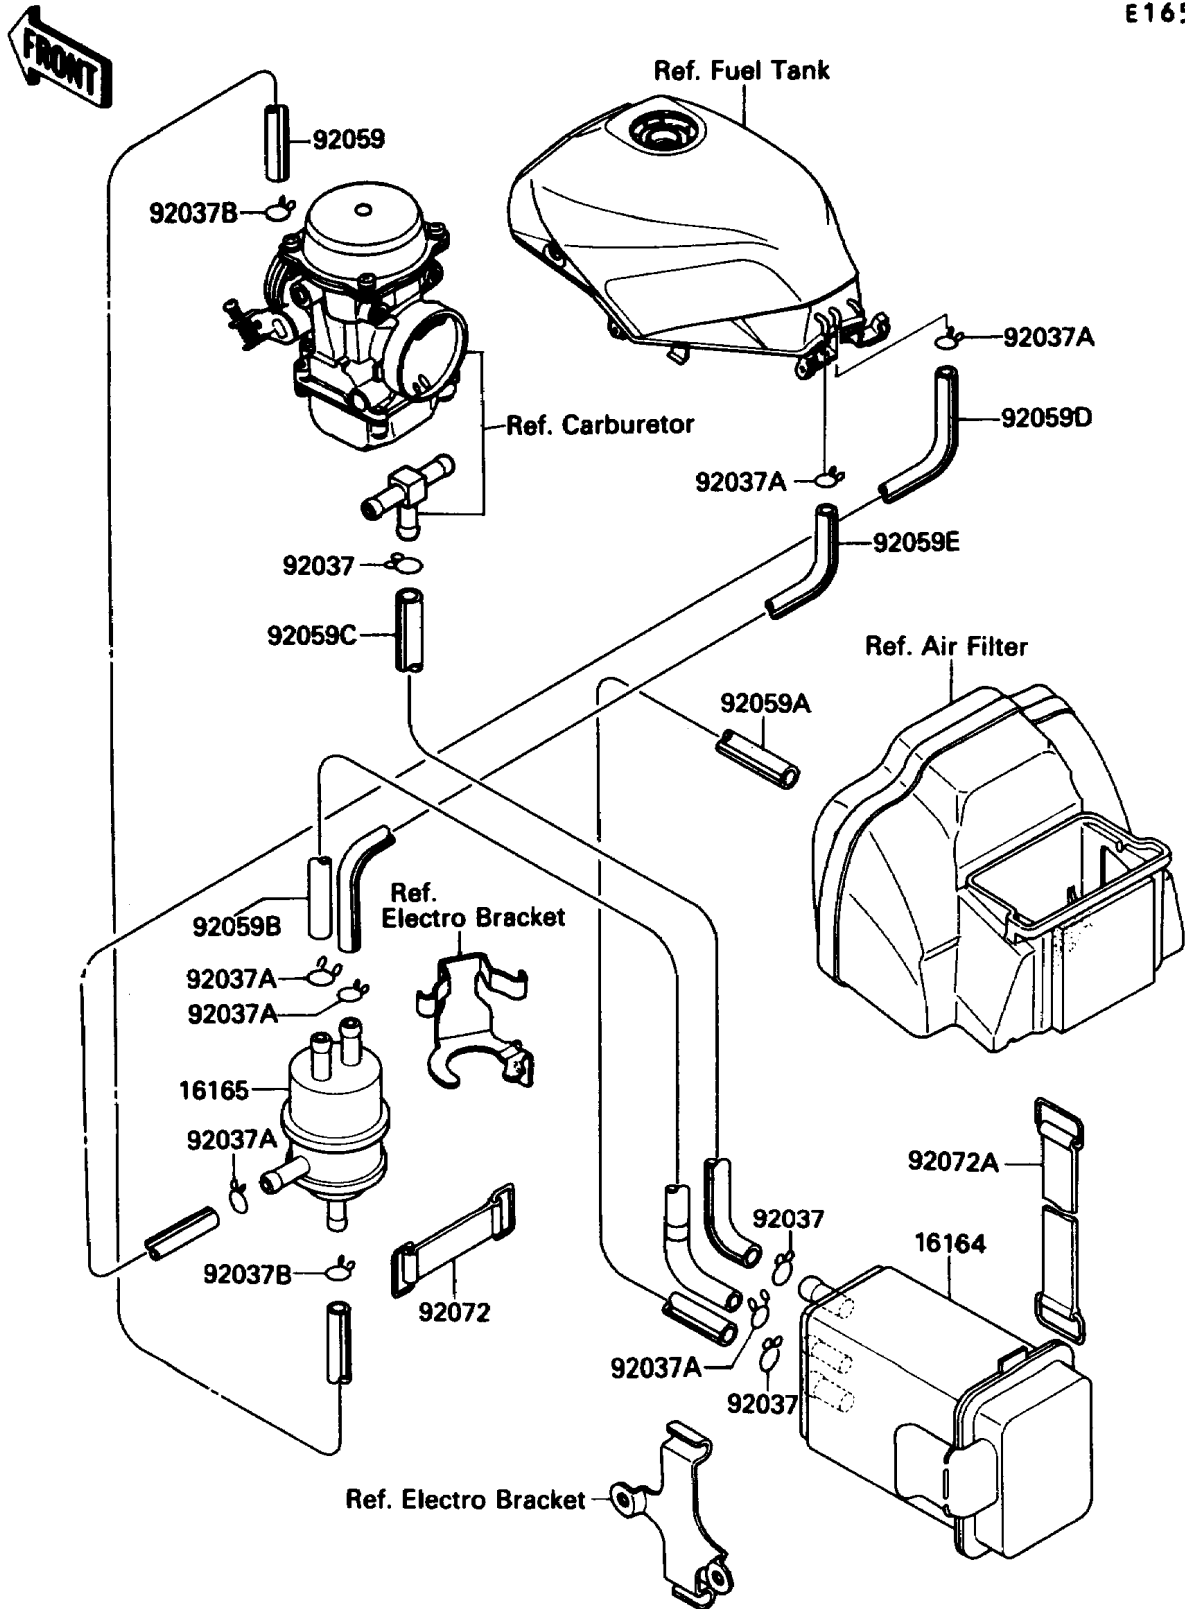

1990 Ninja® 750R PARTS DIAGRAM

Fuel Evaporative System

E1650

1990 Ninja® 750R PARTS LIST

Fuel Evaporative System

ITEM NAME	PART NUMBER	QUANTITY
CANISTER (Ref # 16164)	16164-1064	1
SEPARATOR (Ref # 16165)	16165-1001	1
CLAMP,HOSE (Ref # 92037)	92037-1104	3
CLAMP,TUBE (Ref # 92037A)	92037-147	6
CLAMP (Ref # 92037B)	92037-1712	2
TUBE,4X9X550,WHITE (Ref # 92059)	92059-1760	1
TUBE,7X12X435,GREEN (Ref # 92059A)	92059-1761	1
TUBE,5X7.5X339,BLUE (Ref # 92059B)	92059-1762	1
TUBE,7X12X244,YELLOW (Ref # 92059C)	92059-1763	1
TUBE,5X10X350,RED (Ref # 92059D)	92059-1764	1
TUBE,5X10X235,BLUE (Ref # 92059E)	92059-1807	1
BAND,L=50 (Ref # 92072)	92072-066	1
BAND,BATTERY (Ref # 92072A)	92072-1188	1