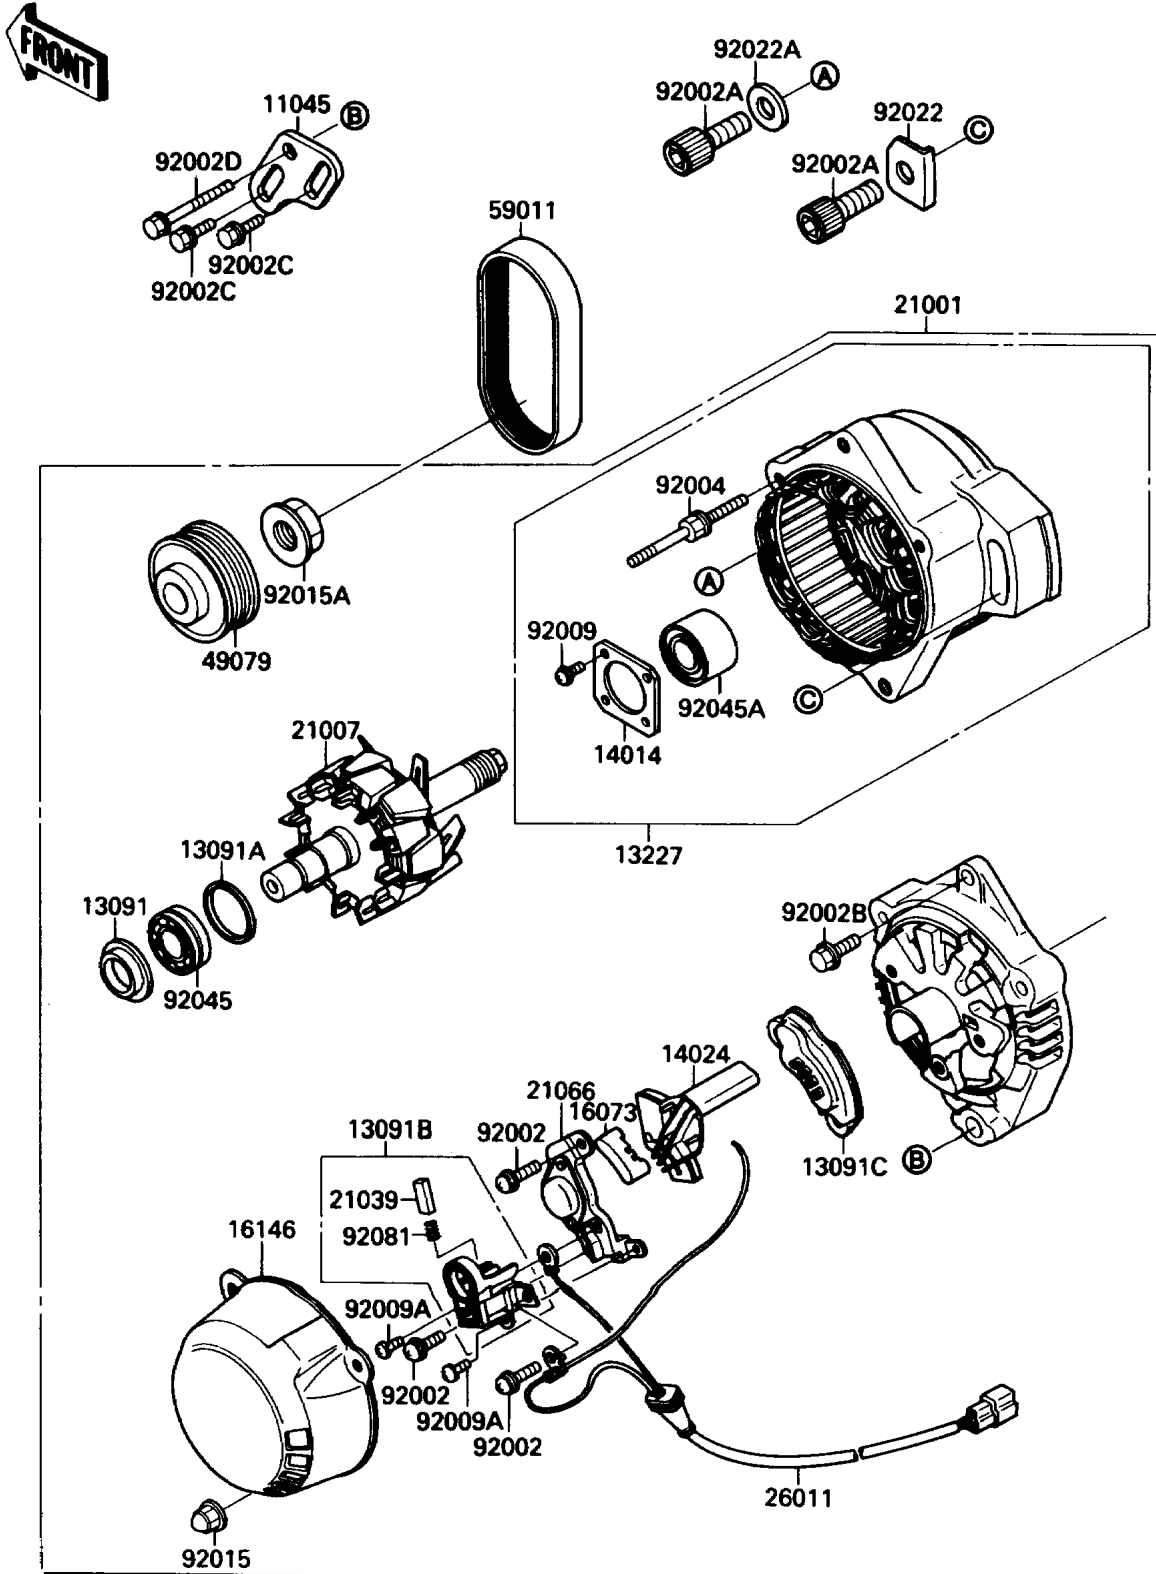

# 1990 Ninja® 750R PARTS DIAGRAM

Generator

E1810

# 1990 Ninja® 750R PARTS LIST

## Generator

ITEM NAME	PART NUMBER	QUANTITY
BRACKET,GENERATOR (Ref # 11045)	11045-1166	1
HOLDER,COVER (Ref # 13091)	13091-1327	1
HOLDER,BEARING (Ref # 13091A)	13091-1328	1
HOLDER,BRUSH (Ref # 13091B)	13091-1465	1
RECTIFIER (Ref # 13091C)	13091-1466	1
HOUSING,GENERATOR (Ref # 13227)	13227-1067	1
PLATE-POSITION (Ref # 14014)	14014-1085	1
COVER,RECTIFIER (Ref # 14024)	14025-1942	1
INSULATOR (Ref # 16073)	16073-1062	1
COVER-ASSY,GENERATOR (Ref # 16146)	16146-1076	1
GENERATOR (Ref # 21001)	21001-1077	1
ROTOR,GENERATOR (Ref # 21007)	21007-1158	1
BRUSH,CARBON (Ref # 21039)	21039-1052	2
REGULATOR-VOLTAGE (Ref # 21066)	21066-1056	1
WIRE-LEAD (Ref # 26011)	26011-1393	1
PULLEY-BELT (Ref # 49079)	49079-1052	1
BELT,GENERATOR (Ref # 59011)	59011-1052	1
SCREW,5X17.5 (Ref # 92002)	92002-1380	3
BOLT,SOCKET,10X45 (Ref # 92002A)	92002-1854	2
BOLT (Ref # 92002B)	92002-1919	1
BOLT,6X16 (Ref # 92002C)	92002-1933	2
BOLT,8X50 (Ref # 92002D)	92002-1934	1
STUD (Ref # 92004)	92004-1196	3
SCREW (Ref # 92009)	92009-1462	4
SCREW (Ref # 92009A)	92009-1585	2
NUT,PULLEY LOCK (Ref # 92015)	92015-1650	1
NUT (Ref # 92015A)	92015-1800	3
WASHER (Ref # 92022)	92022-1819	1
WASHER,10.5X19X3.2 (Ref # 92022A)	92022-1820	1

## Generator

ITEM NAME	PART NUMBER	QUANTITY
BEARING-BALL,#6002NC (Ref # 92045)	92045-1133	1
BEARING-BALL (Ref # 92045A)	92045-1195	1
SPRING,BRUSH (Ref # 92081)	92081-1759	2