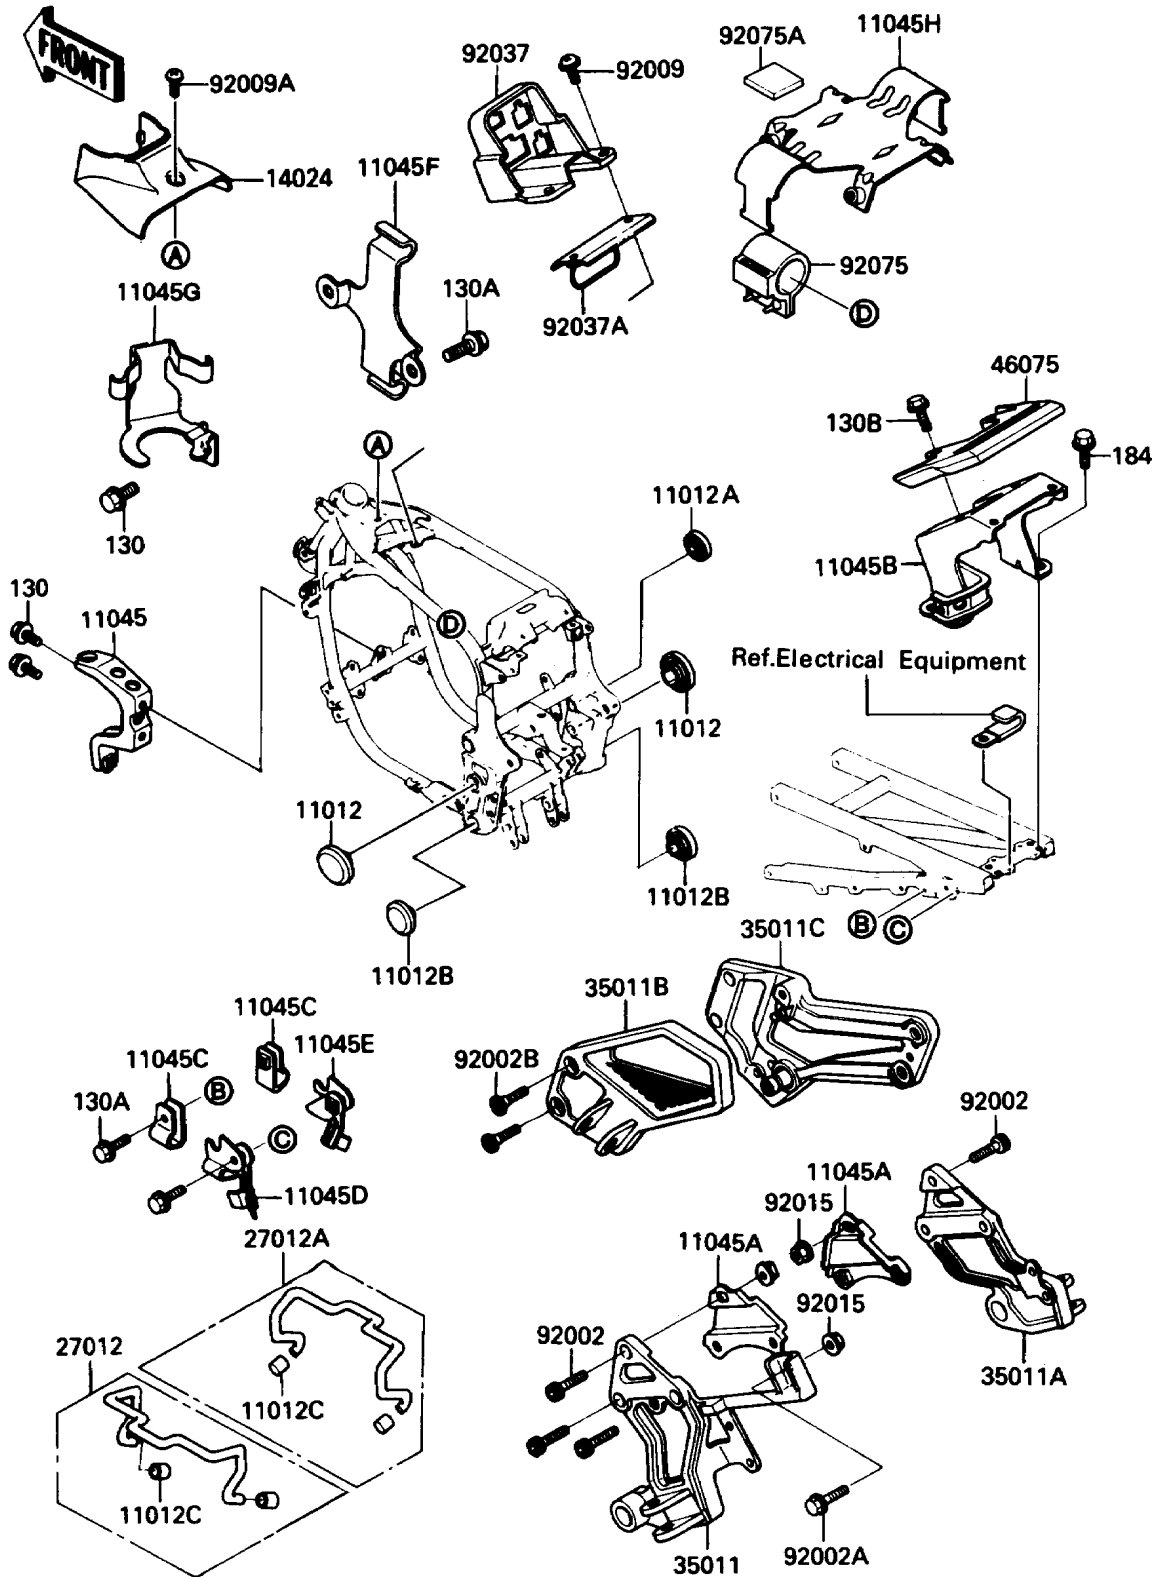

1990 Ninja® 750R PARTS DIAGRAM

Electro Bracket

F2133

1990 Ninja® 750R PARTS LIST

Electro Bracket

ITEM NAME	PART NUMBER	QUANTITY
CAP,SWING ARM BRACKET (Ref # 11012)	11012-1459	2
CAP,SWING ARM BRACKET (Ref # 11012A)	11012-1557	1
CAP,SWING ARM BRACKET (Ref # 11012B)	11012-1558	2
CAP,BUNGEE CORD HOOK (Ref # 11012C)	11012-1598	4
BRACKET,RADIATOR (Ref # 11045)	11045-1271	1
BRACKET,MUFFLER STAY (Ref # 11045A)	11045-1284	2
BRACKET,TAIL GRIP (Ref # 11045B)	11045-1285	1
BRACKET,HOOK (Ref # 11045C)	11045-1286	2
BRACKET,HOOK,LH (Ref # 11045D)	11045-1287	1
BRACKET,HOOK,RH (Ref # 11045E)	11045-1288	1
BRACKET,CANISTER (Ref # 11045F)	11045-1365	1
BRACKET,RETURN PUMP (Ref # 11045G)	11045-1366	1
BRACKET,IGNITION COIL (Ref # 11045H)	11045-1448	1
COVER,HEAD GUSSET (Ref # 14024)	14024-1416	1
HOOK,BUNGEE CORD,LH (Ref # 27012)	27012-1357	1
HOOK,BUNGEE CORD,RH (Ref # 27012A)	27012-1358	1
STAY,MUFFLER,LH (Ref # 35011)	35011-1312	1
STAY,MEFFLER,RH (Ref # 35011A)	35011-1313	1
STAY,FR,LH (Ref # 35011B)	35011-1314	1
STAY,FR,RH (Ref # 35011C)	35011-1315	1
GRIP,TAIL (Ref # 46075)	46075-1069	1
BOLT,SOCKET,8X22 (Ref # 92002)	92002-1334	6
BOLT,FLANGED,8X20 (Ref # 92002A)	92002-1417	1
BOLT,SOCKET,8X20 (Ref # 92002B)	92002-1493	4
SCREW,6X20,BLACK (Ref # 92009)	92009-1251	2
SCREW,6X10 (Ref # 92009A)	92009-1402	1
NUT,FLANGED,8MM (Ref # 92015)	92015-1406	3
CLAMP,HARNESS COUPLER (Ref # 92037)	92037-1864	1
CLAMP,CABLE (Ref # 92037A)	92037-1865	1

1990 Ninja® 750R PARTS LIST

Electro Bracket

ITEM NAME	PART NUMBER	QUANTITY
DAMPER,IGNITION COIL (Ref # 92075)	92075-1909	2
DAMPER (Ref # 92075A)	92075-1925	2
BOLT-FLANGED (Ref # 130)	130J0610	3
BOLT-FLANGED (Ref # 130)	130J0610	2
BOLT-FLANGED,6X14,BLACK (Ref # 130A)	130J0614	4
BOLT-FLANGED,8X30 (Ref # 130B)	130J0830	2
BOLT-UPSET-WP-SMALL (Ref # 184)	184J0820	4