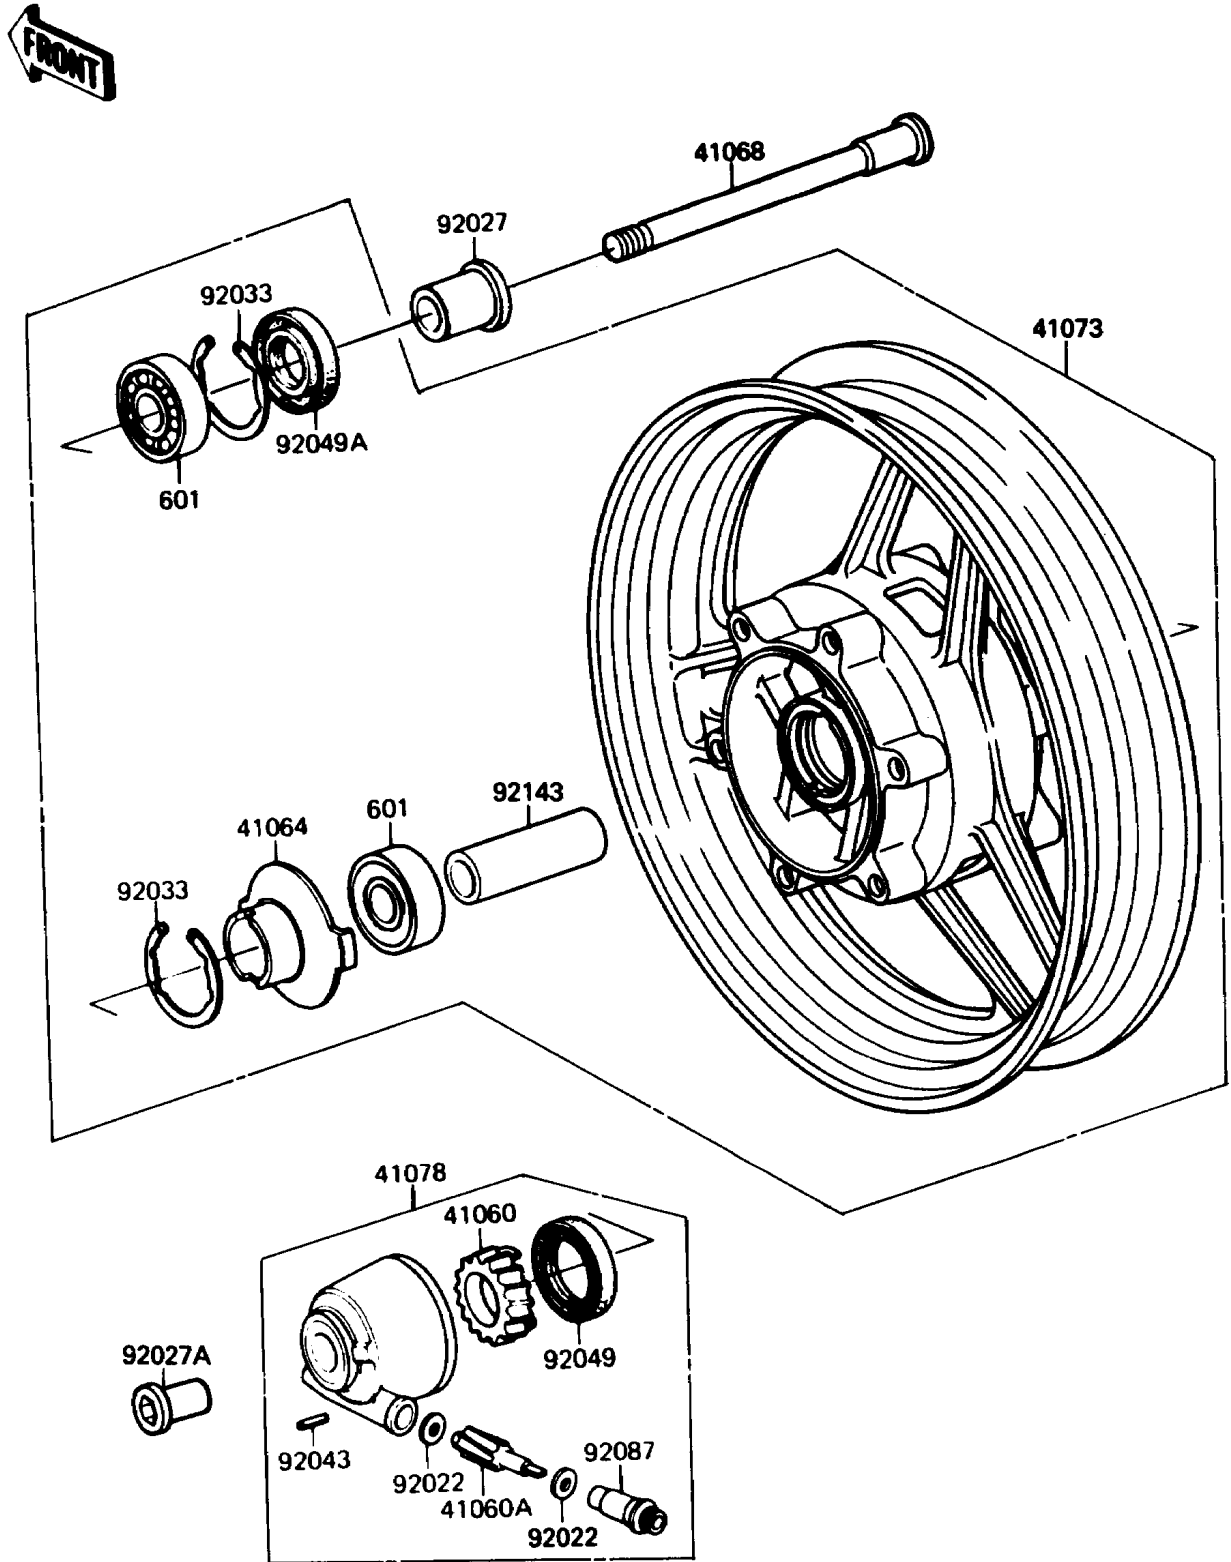

# 1990 Ninja® 750R PARTS DIAGRAM

Front Wheel

F2230

# 1990 Ninja® 750R PARTS LIST

## Front Wheel

ITEM NAME	PART NUMBER	QUANTITY
GEAR-METER SCREW,24T (Ref # 41060)	41060-1025	1
GEAR-METER SCREW,9T (Ref # 41060A)	41060-1035	1
RECEIVER-SPEEDOMETER (Ref # 41064)	41064-1006	1
AXLE,FR (Ref # 41068)	41068-1233	1
WHEEL-ASSY,FR,SILVER NO.1 (Ref # 41073)	41073-1344-T7	1
CASE-ASSY-METER GEAR (Ref # 41078)	41078-1057	1
WASHER,5.1X9X0.4 (Ref # 92022)	41063-001	2
COLLAR,L=34 (Ref # 92027)	92027-1118	1
COLLAR,FR AXLE,L=36.5 (Ref # 92027A)	92027-1726	1
RING-SNAP,42MM (Ref # 92033)	92033-1041	2
PIN,SPRING (Ref # 92043)	41082-001	1
SEAL-OIL,BJN30427-C3 (Ref # 92049)	92049-1057	1
SEAL-OIL,BJN22425 (Ref # 92049A)	92049-1058	1
BUSHING-METER GEAR (Ref # 92087)	92087-1002	1
COLLAR,15.2X22X67 (Ref # 92143)	92143-1033	1
BEARING-BALL,#6302UG (Ref # 601)	601B6302UG	2