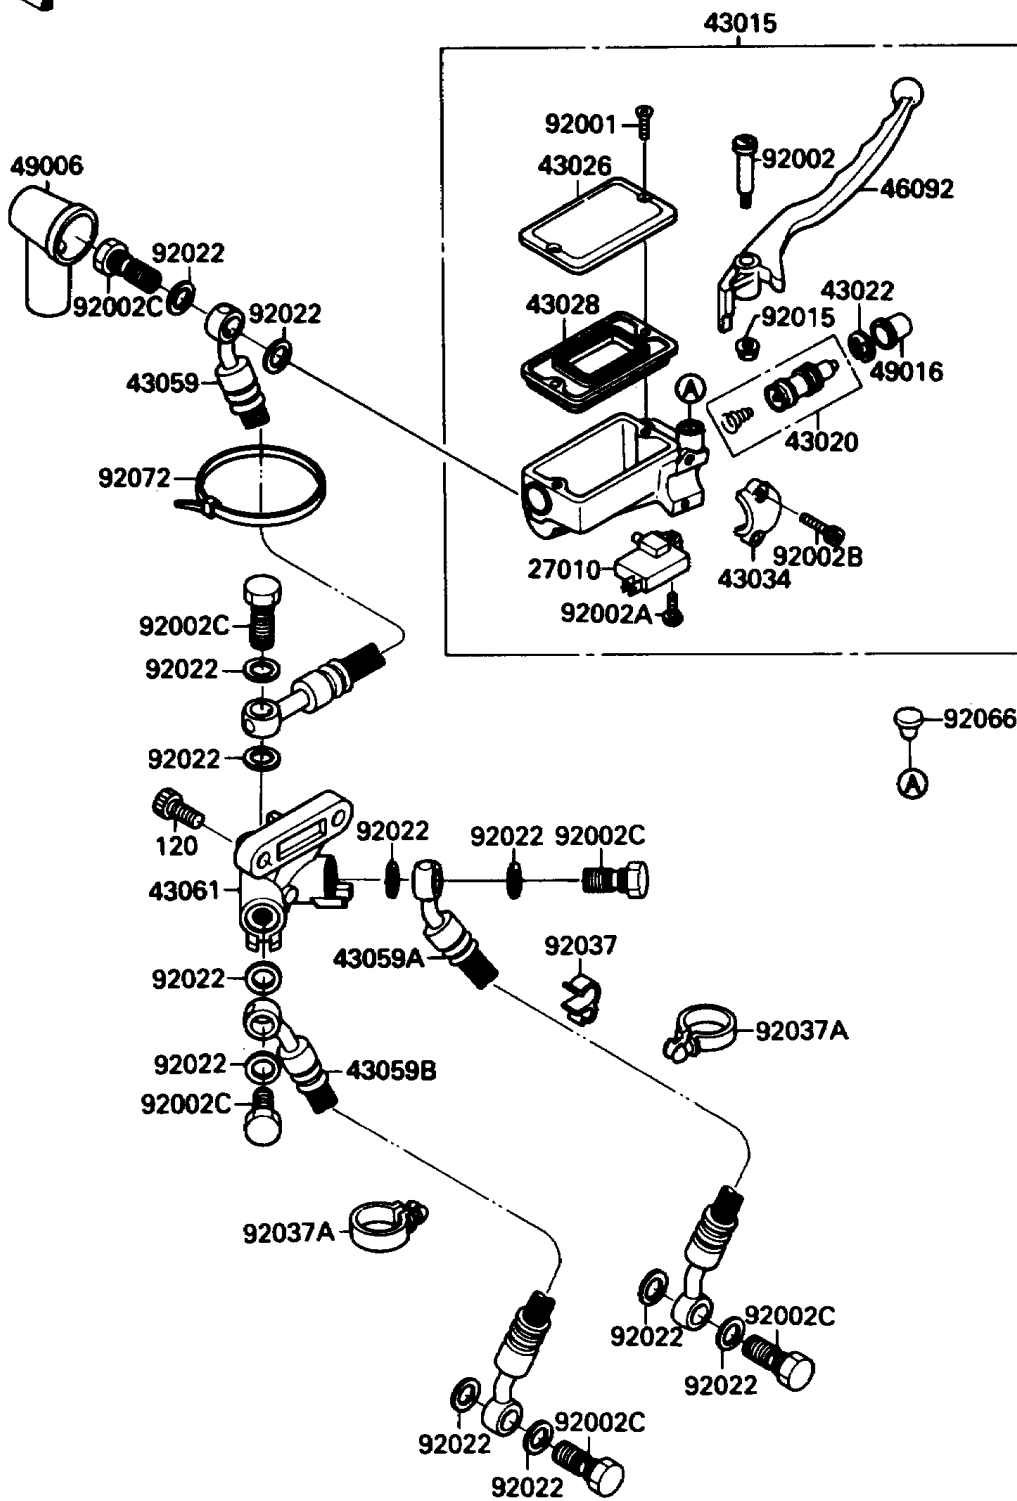

1990 Ninja® 750R PARTS DIAGRAM

Front Master Cylinder

F2291

1990 Ninja® 750R PARTS LIST

Front Master Cylinder

ITEM NAME	PART NUMBER	QUANTITY
SWITCH,BRAKE (Ref # 27010)	27010-1170	1
CYLINDER-ASSY-MASTER,FR (Ref # 43015)	43015-1301	1
PISTON-COMP-BRAKE,FR (Ref # 43020)	43020-1054	1
STOPPER-BRAKE,PISTON (Ref # 43022)	43022-1010	1
CAP-BRAKE,FR (Ref # 43026)	43026-1052	1
DIAPHRAGM,MASTER CYLINDER (Ref # 43028)	43028-1058	1
HOLDER-BRAKE,MASTER CYLINDER (Ref # 43034)	43034-1053	1
HOSE-BRAKE,FR (Ref # 43059)	43059-1365	1
HOSE-BRAKE,FR (Ref # 43059A)	43059-1366	1
HOSE-BRAKE,FR (Ref # 43059B)	43059-1371	1
JOINT-BRAKE (Ref # 43061)	43061-1062	1
LEVER-GRIP,FRONT BRAKE (Ref # 46092)	46092-1117	1
BOOT,DUST (Ref # 49006)	49006-1040	1
COVER-SEAL,MASTER CYLINDER (Ref # 49016)	49016-1044	1
SCREW,5MM (Ref # 92001)	92001-1727	2
BOLT,LEVER SET (Ref # 92002)	92002-1322	1
BOLT,SCREW,4X12 (Ref # 92002A)	92002-1323	1
BOLT,SOCKET,6X20 (Ref # 92002B)	92002-1324	2
BOLT,OIL,L=23 (Ref # 92002C)	92002-1888	6
NUT,FLANGED,6MM (Ref # 92015)	92015-1233	1
WASHER,10.5X15X1.5 (Ref # 92022)	43067-001	12
CLAMP,HOSE (Ref # 92037)	92037-1249	2
CLAMP,HOSE (Ref # 92037A)	92037-1827	2
PLUG,9.5X8,POLYETHYLENE (Ref # 92066)	92066-1077	1
BAND,L=365 (Ref # 92072)	92072-1197	2
BOLT-SOCKET,6X14 (Ref # 120)	120P0614	2