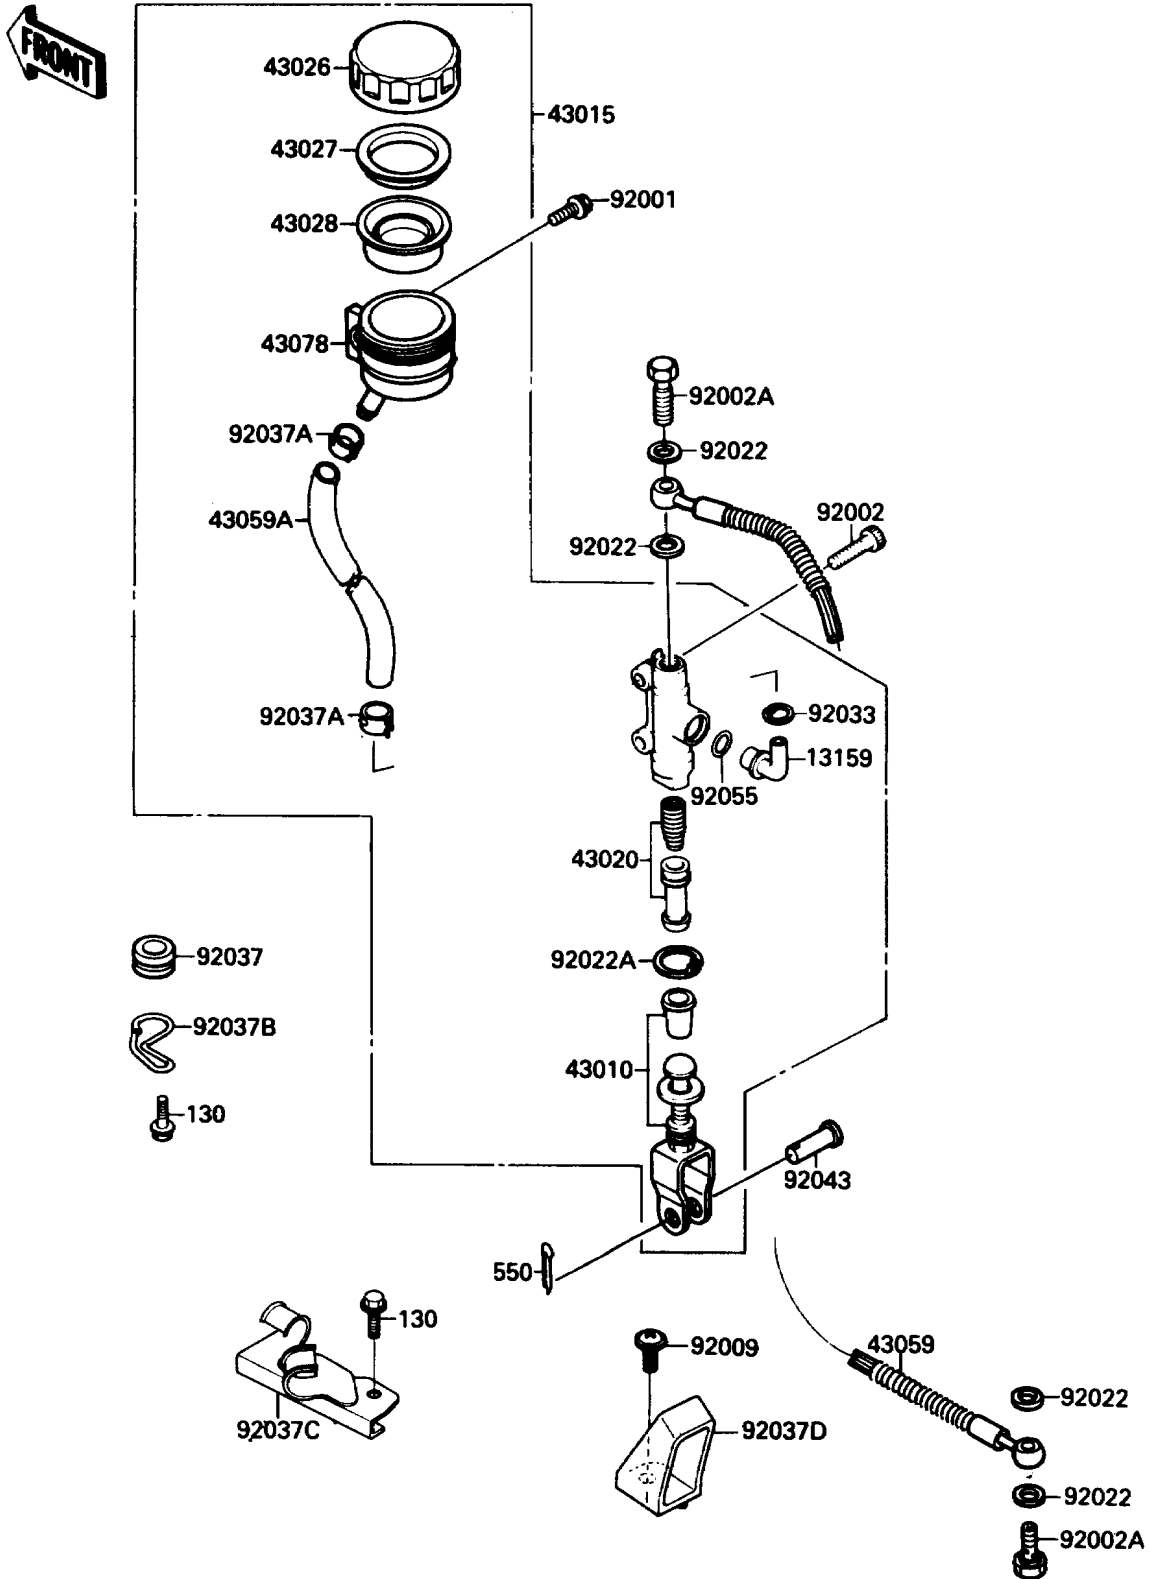

1990 Ninja® 750R PARTS DIAGRAM

Rear Master Cylinder

F2293

1990 Ninja® 750R PARTS LIST

Rear Master Cylinder

ITEM NAME	PART NUMBER	QUANTITY
CONNECTOR,RR MASTER CYLINDER (Ref # 13159)	13159-1052	1
ROD-ASSY-BRAKE (Ref # 43010)	43010-1055	1
CYLINDER-ASSY-MASTER,RR (Ref # 43015)	43015-1336	1
PISTON-COMP-BRAKE,RR (Ref # 43020)	43020-1067	1
CAP-BRAKE (Ref # 43026)	43026-1051	1
PLATE-DIAPHRAGM (Ref # 43027)	43027-1051	1
DIAPHRAGM,MASTER CYLINDER (Ref # 43028)	43028-1057	1
HOSE-BRAKE,RR (Ref # 43059)	43059-1367	1
HOSE-BRAKE,RR MASTER CYLINDER (Ref # 43059A)	43059-1384	1
RESERVOIR,RR MASTER CYLINDER (Ref # 43078)	43078-1058	1
BOLT,6X20 (Ref # 92001)	92001-1460	1
BOLT,8X30 (Ref # 92002)	92002-1485	2
BOLT,OIL,L=23 (Ref # 92002A)	92002-1888	2
SCREW,6X14 (Ref # 92009)	92009-1288	1
WASHER,10.5X15X1.5 (Ref # 92022)	43067-001	4
WASHER,CIRCRIP (Ref # 92022A)	92022-1601	1
RING-SNAP,20.5MM (Ref # 92033)	92033-1186	1
GROMMET,HOSE CLAMP (Ref # 92037)	43064-007	1
CLAMP,BRAKE HOSE (Ref # 92037A)	92037-1547	2
CLAMP,HOSE (Ref # 92037B)	92037-1834	1
CLAMP,HOSE (Ref # 92037C)	92037-1856	1
CLAMP,HOSE (Ref # 92037D)	92037-1896	1
PIN,8MM (Ref # 92043)	92043-1303	1
RING-O,MASTER CYLINDER (Ref # 92055)	92055-1251	1
BOLT-FLANGED (Ref # 130)	130J0610	2
PIN-COTTER,2.0X15 (Ref # 550)	550D2015	1