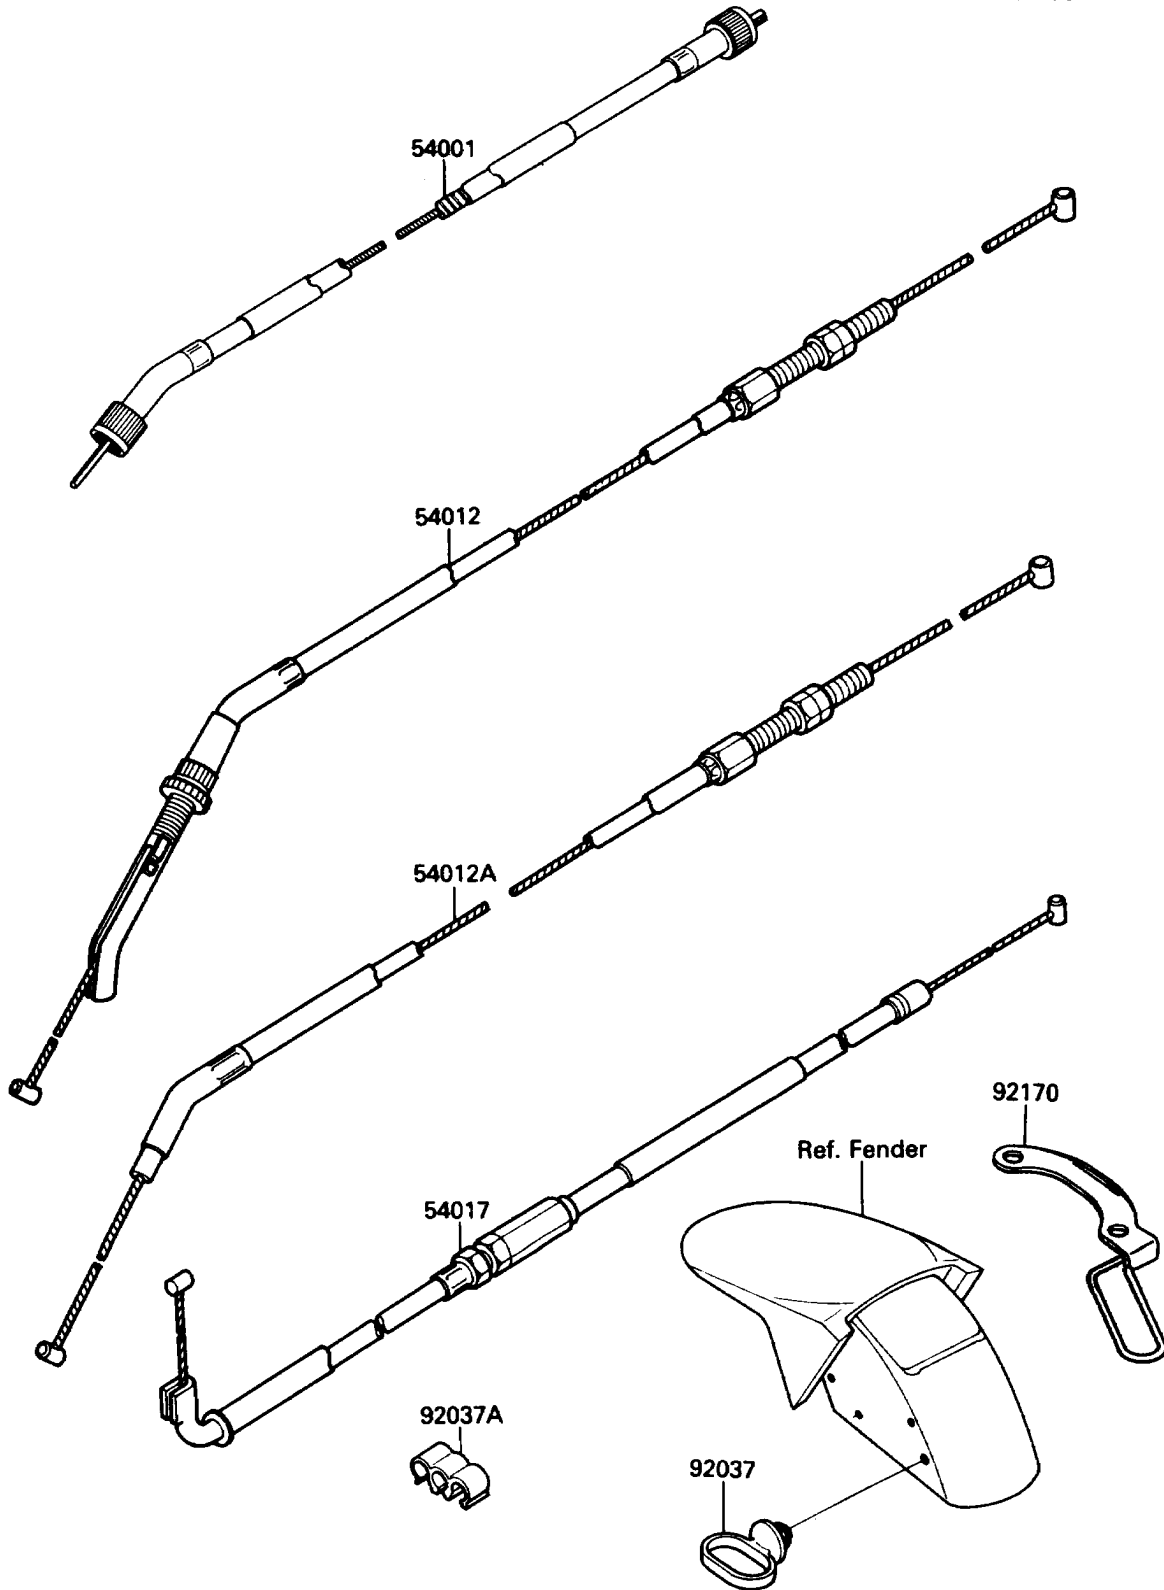

1990 Ninja® 750R PARTS DIAGRAM

Cables

F2540

1990 Ninja® 750R PARTS LIST

Cables

ITEM NAME	PART NUMBER	QUANTITY
CABLE-SPEEDOMETER (Ref # 54001)	54001-1130	1
CABLE-THROTTLE,OPENING (Ref # 54012)	54012-1314	1
CABLE-THROTTLE,CLOSING (Ref # 54012A)	54012-1315	1
CABLE-STARTER (Ref # 54017)	54017-1088	1
CLAMP,CABLE (Ref # 92037)	92037-1459	1
CLAMP,CABLE (Ref # 92037A)	92037-1697	1
CLAMP,CABLE (Ref # 92170)	92170-1040	1