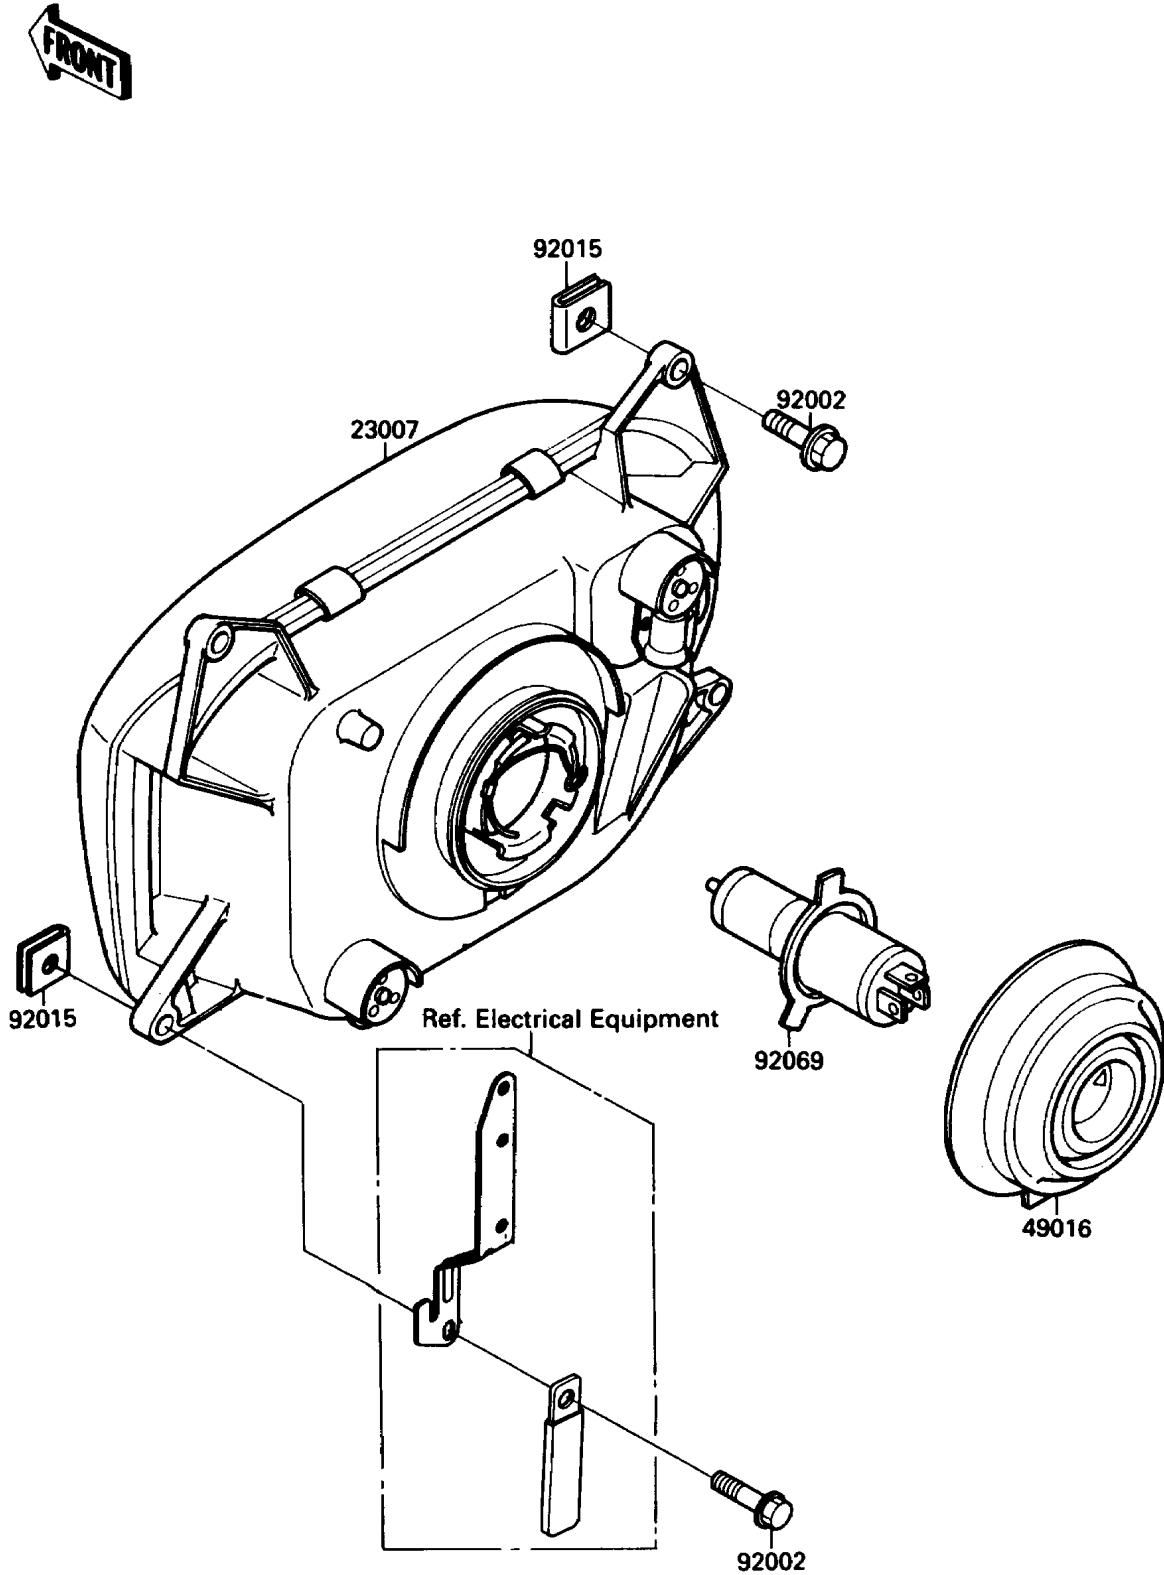

1990 Ninja[®] 750R PARTS DIAGRAM

Headlight(s)

F2710

1990 Ninja® 750R PARTS LIST

Headlight(s)

ITEM NAME	PART NUMBER	QUANTITY
LENS-COMP,HEAD LAMP (Ref # 23007)	23007-1155	1
COVER-SEAL,HEAD LAMP (Ref # 49016)	49016-1108	1
BOLT,6X25 (Ref # 92002)	92002-1135	4
NUT,6MM (Ref # 92015)	92015-1094	4
BULB,12V 60/55W,H4 (Ref # 92069)	92069-1002	1