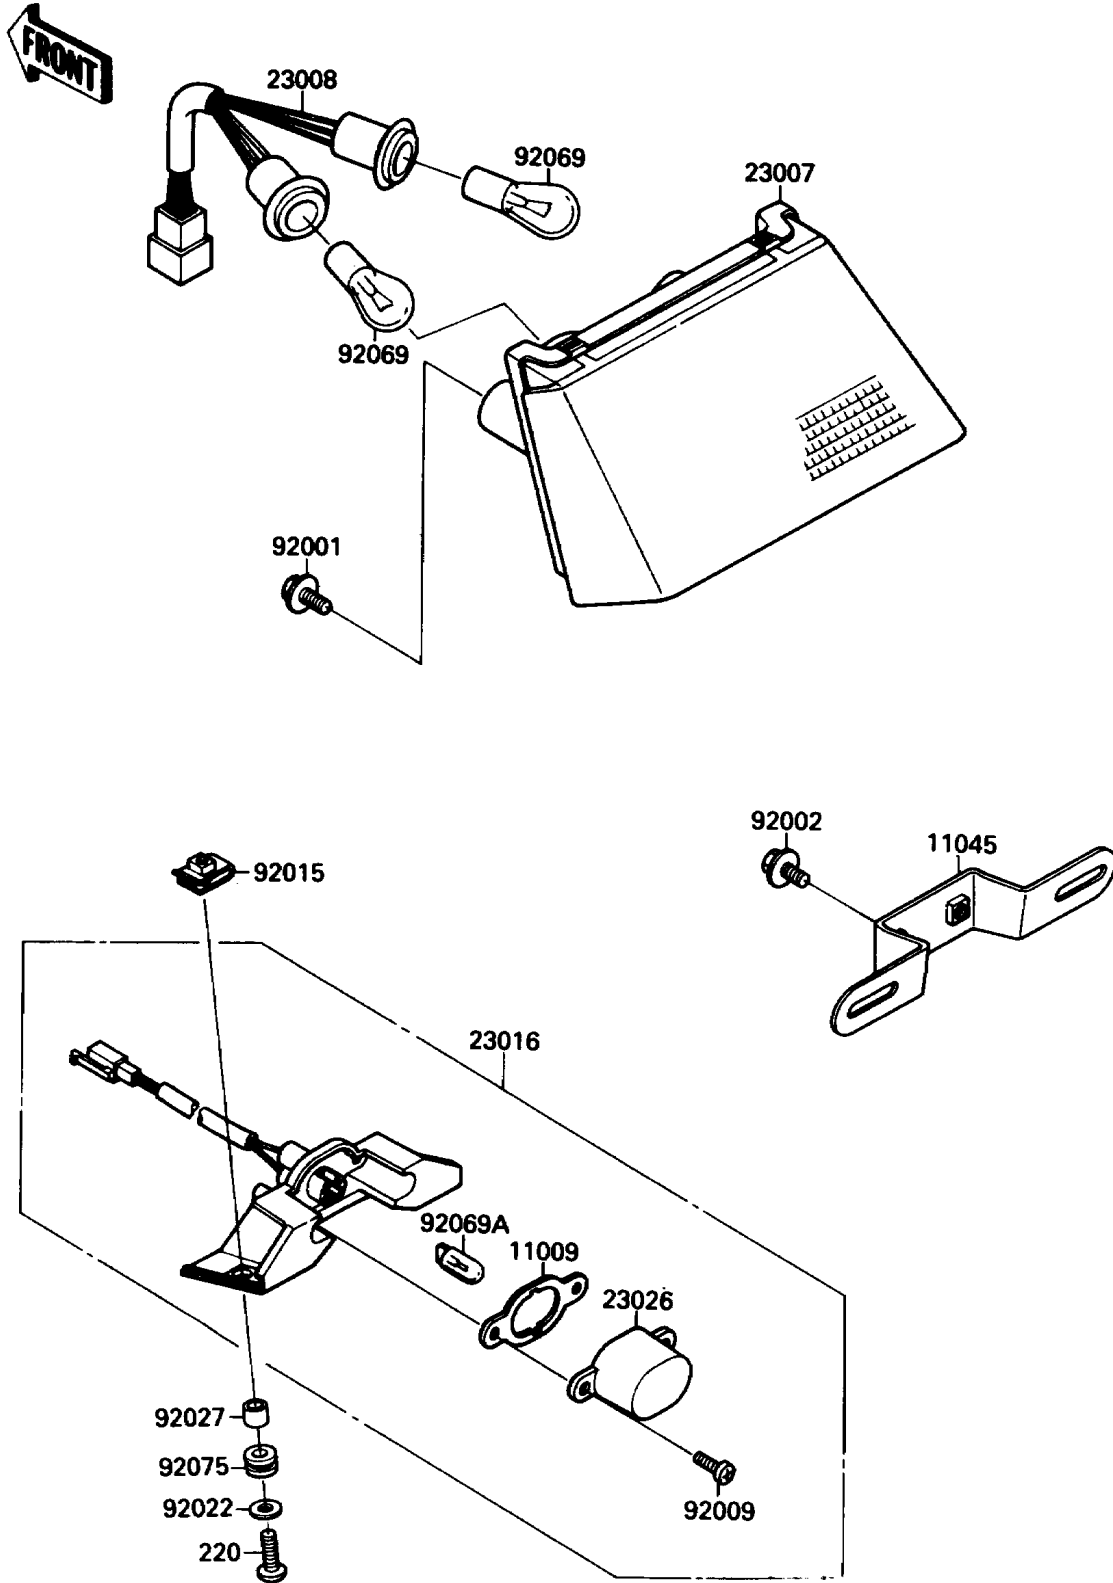

1990 Ninja® 750R PARTS DIAGRAM

Taillight(s)

F2720

1990 Ninja® 750R PARTS LIST

Taillight(s)

ITEM NAME	PART NUMBER	QUANTITY
GASKET,LICENSE PLATE LAMP (Ref # 11009)	11009-1619	1
BRACKET,LICENSE LAMP (Ref # 11045)	11045-1356	1
LENS-COMP,TAIL LAMP (Ref # 23007)	23007-1157	1
SOCKET-ASSY,TAIL LAMP (Ref # 23008)	23008-1319	1
LAMP-ASSY,LICENSE PLATE (Ref # 23016)	23016-1077	1
LENS,LICENSE PLATE LAMP (Ref # 23026)	23026-1084	1
BOLT,6X12 (Ref # 92001)	92001-1771	2
BOLT,6X14 (Ref # 92002)	92002-1351	2
SCREW,TAPPING,4X12 (Ref # 92009)	92009-1395	2
NUT,5MM (Ref # 92015)	92015-1798	2
WASHER,5.2X16X1.2 (Ref # 92022)	25009-004	2
COLLAR,5.6X8X8.8 (Ref # 92027)	92027-1923	2
BULB,12V 27/8W (Ref # 92069)	92069-059	2
BULB,12V 3CP (Ref # 92069A)	92069-1066	1
DAMPER (Ref # 92075)	92075-1912	2
SCREW-PAN-CROS (Ref # 220)	220C0520	2