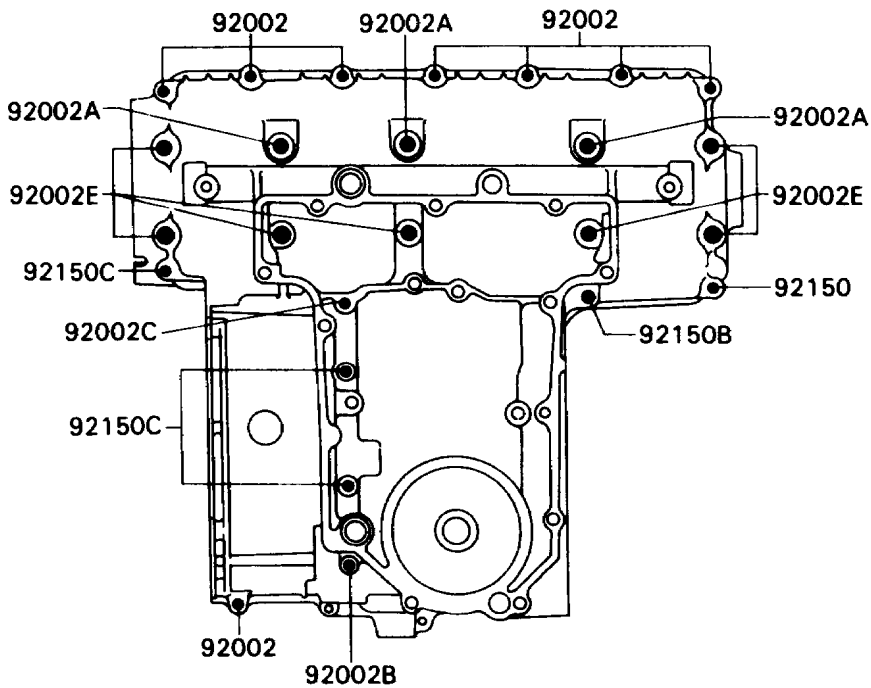

1989 Ninja® ZX™-7 PARTS DIAGRAM

Crankcase Bolt Pattern

E1412

Upper Case

Lower Case

1989 Ninja® ZX™-7 PARTS LIST

Crankcase Bolt Pattern

ITEM NAME	PART NUMBER	QUANTITY
BOLT,6X38 (Ref # 92002)	92001-1899	9
BOLT,8X90 (Ref # 92002A)	92002-1057	3
BOLT,6X110 (Ref # 92002B)	92002-1791	3
BOLT,6X130 (Ref # 92002C)	92002-1792	1
BOLT,8X70 (Ref # 92002D)	92002-1793	2
BOLT,8X83 (Ref # 92002E)	92002-1794	7
BOLT,6X30 (Ref # 92150)	92150-1300	1
BOLT,6X38 (Ref # 92150A)	92150-1301	1
BOLT,6X55 (Ref # 92150B)	92150-1302	1
BOLT,6X90 (Ref # 92150C)	92150-1312	4