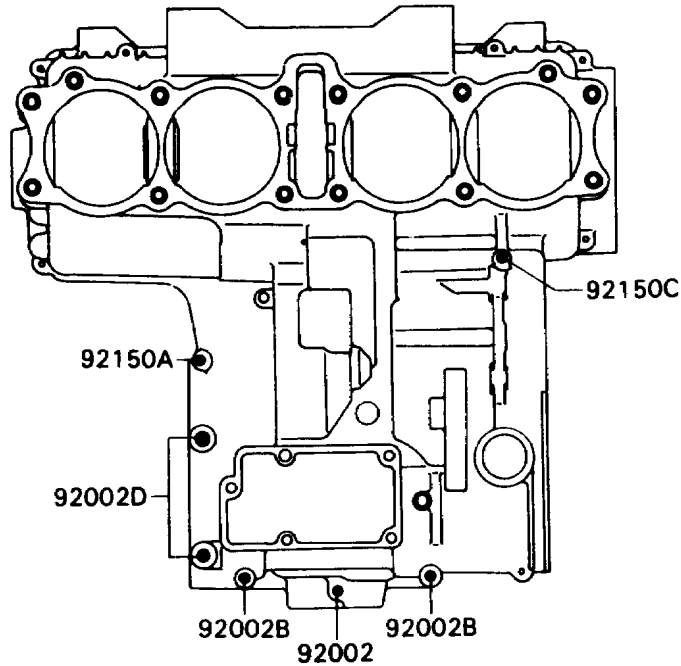

1989 Ninja® ZX™-7 PARTS DIAGRAM

Crankcase Bolt Pattern

E1412

Upper Case

Lower Case

1989 Ninja® ZX™-7 PARTS LIST

Crankcase Bolt Pattern

ITEM NAME	PART NUMBER	QUANTITY
BOLT,6X38 (Ref # 92002)	92001-1899	9
BOLT,8X90 (Ref # 92002A)	92002-1057	3
BOLT,6X110 (Ref # 92002B)	92002-1791	3
BOLT,6X130 (Ref # 92002C)	92002-1792	1
BOLT,8X70 (Ref # 92002D)	92002-1793	2
BOLT,8X83 (Ref # 92002E)	92002-1794	7
BOLT,6X30 (Ref # 92150)	92150-1300	1
BOLT,6X38 (Ref # 92150A)	92150-1301	1
BOLT,6X55 (Ref # 92150B)	92150-1302	1
BOLT,6X90 (Ref # 92150C)	92150-1312	4