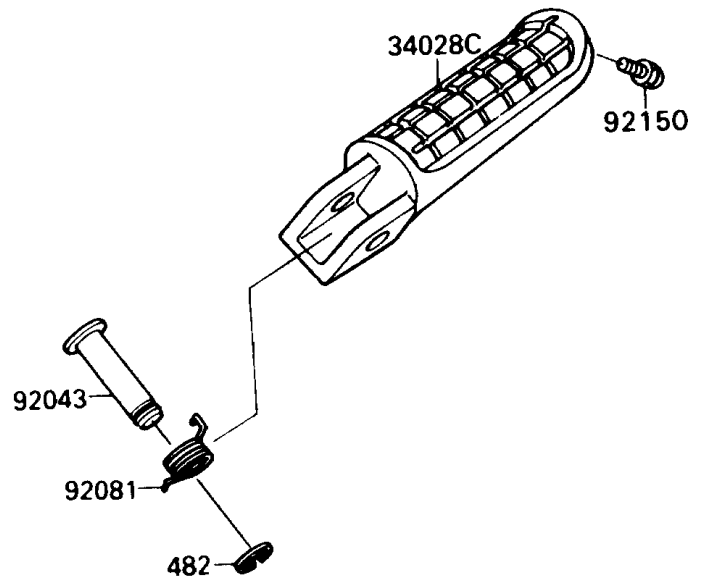

1989 Ninja® ZX™-7 PARTS DIAGRAM

Footrests

F2160

1989 Ninja® ZX™-7 PARTS LIST

Footrests

ITEM NAME	PART NUMBER	QUANTITY
STEP,RR,LH (Ref # 34028)	34028-1191	1
STEP,RR,RH (Ref # 34028A)	34028-1192	1
STEP,FR,LH (Ref # 34028B)	34028-1328	1
STEP,FR,RH (Ref # 34028C)	34028-1329	1
WASHER,STEP,RR (Ref # 92022)	92022-1507	2
COLLAR,STEP (Ref # 92027)	92027-1732	2
PIN,12X37 (Ref # 92043)	92043-1144	2
PIN,6X38.5 (Ref # 92043A)	92043-1238	2
SPRING,STEP RETURN,RH (Ref # 92081)	92081-1587	1
SPRING,STEP,RR (Ref # 92081A)	92081-1612	2
SPRING,STEP RETURN,LH (Ref # 92081B)	92081-1733	1
BOLT,BANK SENSOR (Ref # 92150)	92150-1114	2
CIRCLIP-TYPE-E,10MM (Ref # 482)	482L0100	2
CIRCLIP-TYPE-E,5MM (Ref # 482A)	482L5000	2