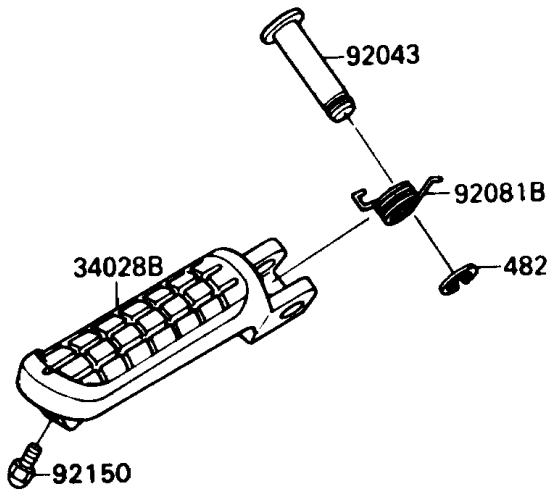

1989 Ninja® ZX™-7 PARTS DIAGRAM

Footrests

F2160

1989 Ninja® ZX™-7 PARTS LIST

Footrests

ITEM NAME	PART NUMBER	QUANTITY
STEP,RR,LH (Ref # 34028)	34028-1191	1
STEP,RR,RH (Ref # 34028A)	34028-1192	1
STEP,FR,LH (Ref # 34028B)	34028-1328	1
STEP,FR,RH (Ref # 34028C)	34028-1329	1
WASHER,STEP,RR (Ref # 92022)	92022-1507	2
COLLAR,STEP (Ref # 92027)	92027-1732	2
PIN,12X37 (Ref # 92043)	92043-1144	2
PIN,6X38.5 (Ref # 92043A)	92043-1238	2
SPRING,STEP RETURN,RH (Ref # 92081)	92081-1587	1
SPRING,STEP,RR (Ref # 92081A)	92081-1612	2
SPRING,STEP RETURN,LH (Ref # 92081B)	92081-1733	1
BOLT,BANK SENSOR (Ref # 92150)	92150-1114	2
CIRCLIP-TYPE-E,10MM (Ref # 482)	482L0100	2
CIRCLIP-TYPE-E,5MM (Ref # 482A)	482L5000	2