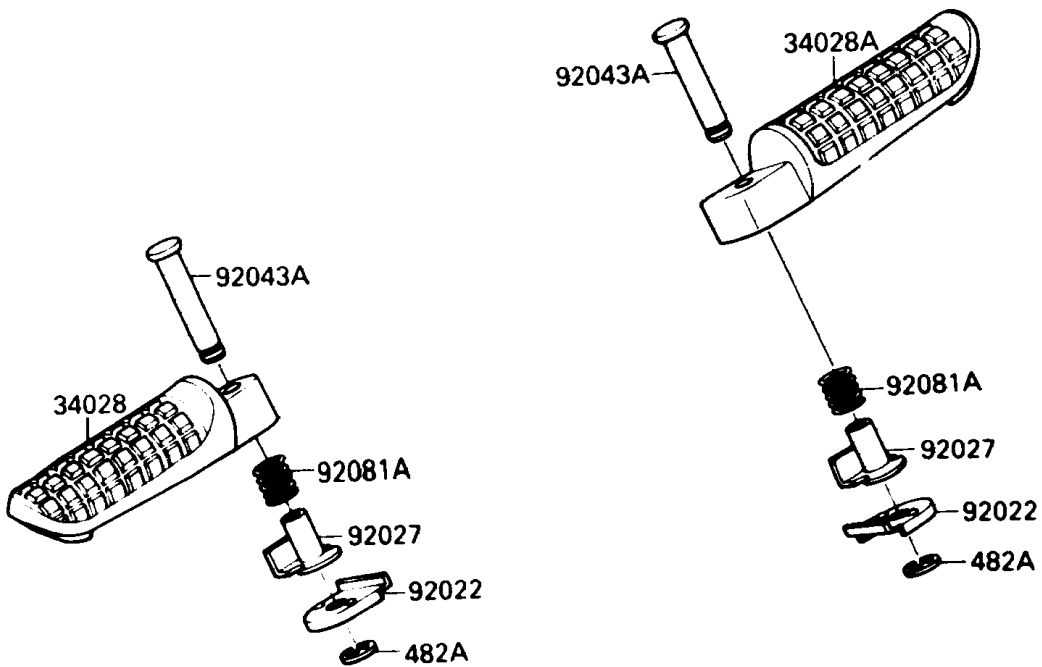

1989 Ninja® ZX™-7 PARTS DIAGRAM

Footrests

F2160

1989 Ninja® ZX™-7 PARTS LIST

Footrests

ITEM NAME	PART NUMBER	QUANTITY
STEP,RR,LH (Ref # 34028)	34028-1191	1
STEP,RR,RH (Ref # 34028A)	34028-1192	1
STEP,FR,LH (Ref # 34028B)	34028-1328	1
STEP,FR,RH (Ref # 34028C)	34028-1329	1
WASHER,STEP,RR (Ref # 92022)	92022-1507	2
COLLAR,STEP (Ref # 92027)	92027-1732	2
PIN,12X37 (Ref # 92043)	92043-1144	2
PIN,6X38.5 (Ref # 92043A)	92043-1238	2
SPRING,STEP RETURN,RH (Ref # 92081)	92081-1587	1
SPRING,STEP,RR (Ref # 92081A)	92081-1612	2
SPRING,STEP RETURN,LH (Ref # 92081B)	92081-1733	1
BOLT,BANK SENSOR (Ref # 92150)	92150-1114	2
CIRCLIP-TYPE-E,10MM (Ref # 482)	482L0100	2
CIRCLIP-TYPE-E,5MM (Ref # 482A)	482L5000	2