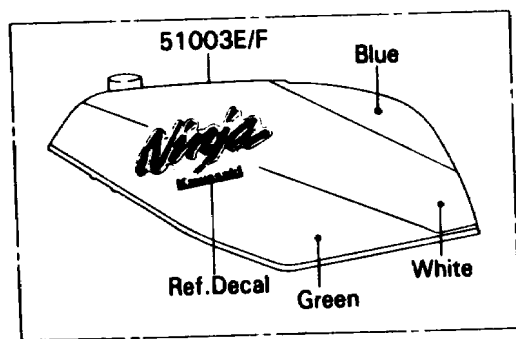

1989 Ninja® ZX™-7 PARTS DIAGRAM

Fuel Tank

F2410

1989 Ninja® ZX™-7 PARTS LIST

Fuel Tank

ITEM NAME	PART NUMBER	QUANTITY
COVER,TANK CAP (Ref # 14024)	14025-1913	1
BRACKET-TANK,FR (Ref # 32052)	32052-1280	1
BRACKET-TANK,RR (Ref # 32052A)	32052-1309	1
PAD,FUEL TANK (Ref # 39156)	39156-1143	1
BRACKET-TAP (Ref # 49105)	49105-1053	1
TANK-COMP-FUEL,GREEN/BLUE/WHIT (Ref # 51003E)	51003-5059-DZ	1
TANK-COMP-FUEL,GREEN/BLUE/WHIT (Ref # 51003F)	51003-5060-DZ	1
TANK-COMP-FUEL,EBONY/GRAY (Ref # 51003G)	51003-5061-T4	1
TANK-COMP-FUEL,EBONY/GRAY (Ref # 51003H)	51003-5062-T4	1
TAP-ASSY,FUEL (Ref # 51023)	51023-1163	1
CAP-TANK,FUEL (Ref # 51049)	51049-1091	1
WASHER,7X28X1.6 (Ref # 92022)	92022-1282	2
COLLAR,L=13.1 (Ref # 92027)	92027-251	2
CLAMP,TUBE (Ref # 92037)	92037-010	1
CLAMP,TUBE (Ref # 92037A)	92037-1972	4
DAMPER (Ref # 92075)	92075-112	2
DAMPER (Ref # 92075A)	92075-1736	2
SEAL,FUEL TANK CAP (Ref # 92093)	92093-1030	1
COLLAR,6.5X12X16.5 (Ref # 92143)	92143-1299	2
DAMPER (Ref # 92160)	92160-1128	2
TUBE,"ON" (Ref # 92190)	92059-1995	1
TUBE,"RES" (Ref # 92190A)	92059-1996	1
BOLT-SOCKET (Ref # 120)	120S0512	7
BOLT-FLANGED,6X10 (Ref # 130)	130H0610	2
BOLT-FLANGED,6X14 (Ref # 130A)	130H0614	4
BOLT-FLANGED (Ref # 130B)	130H0620	4
BOLT-FLANGED,6X25 (Ref # 130C)	130H0625	2
BOLT-FLANGED,6X30,BLACK (Ref # 130D)	130J0630	1
SCREW-PAN-CROS (Ref # 220)	220C0508	1

1989 Ninja® ZX™-7 PARTS LIST

Fuel Tank

ITEM NAME	PART NUMBER	QUANTITY
TUBE-RUBBER,7X10X800 (Ref # 702)	702A07800	1