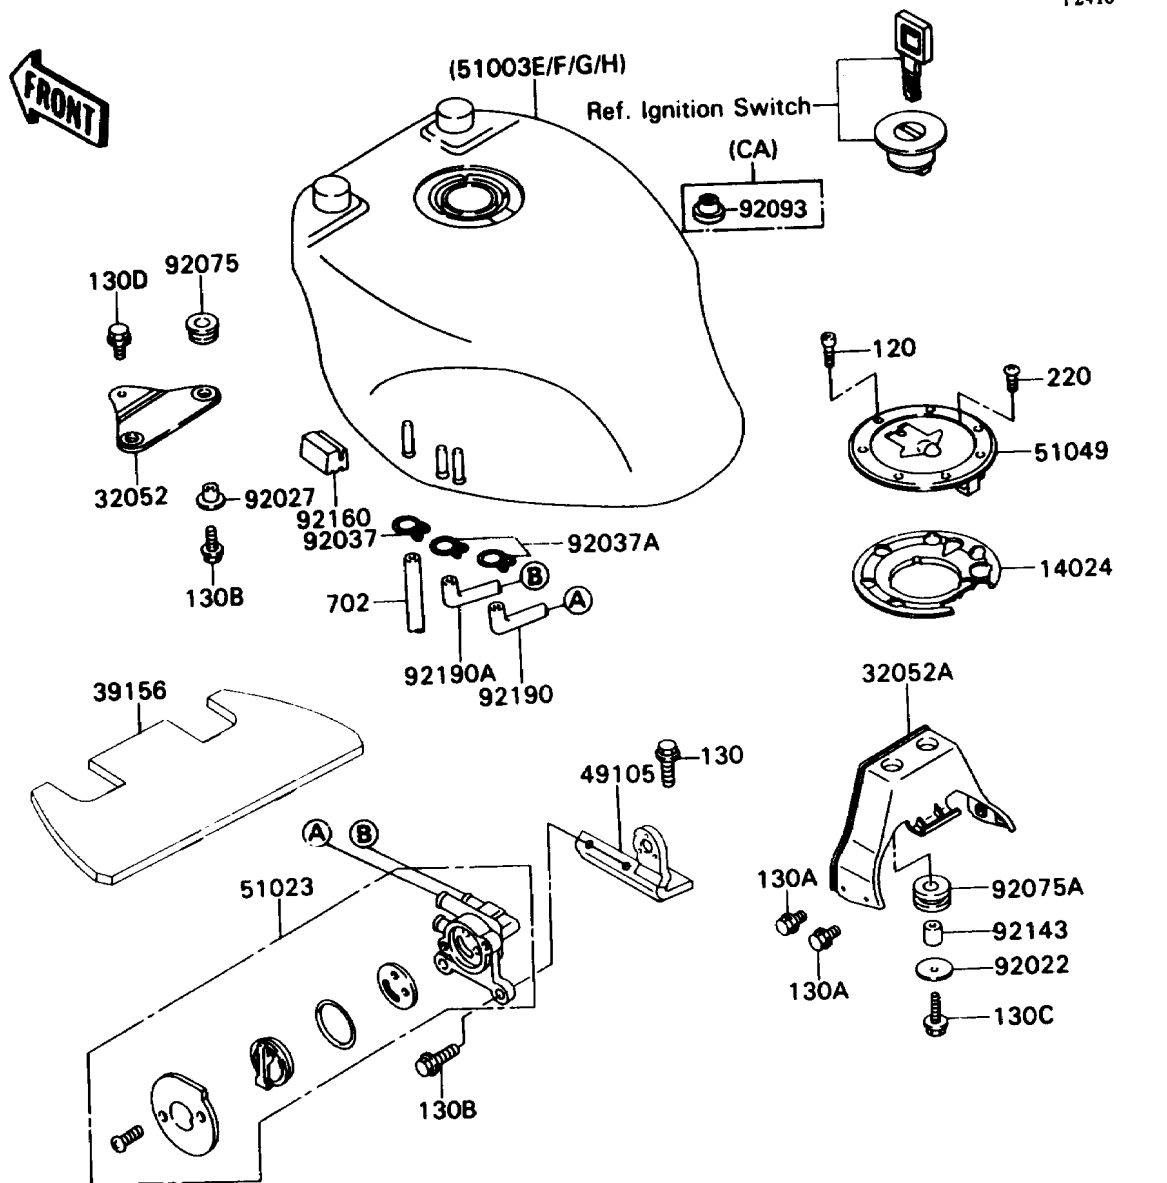

1989 Ninja® ZX™-7 PARTS DIAGRAM

Fuel Tank

F2410

1989 Ninja® ZX™-7 PARTS LIST

Fuel Tank

ITEM NAME	PART NUMBER	QUANTITY
COVER,TANK CAP (Ref # 14024)	14025-1913	1
BRACKET-TANK,FR (Ref # 32052)	32052-1280	1
BRACKET-TANK,RR (Ref # 32052A)	32052-1309	1
PAD,FUEL TANK (Ref # 39156)	39156-1143	1
BRACKET-TAP (Ref # 49105)	49105-1053	1
TANK-COMP-FUEL,GREEN/BLUE/WHIT (Ref # 51003E)	51003-5059-DZ	1
TANK-COMP-FUEL,GREEN/BLUE/WHIT (Ref # 51003F)	51003-5060-DZ	1
TANK-COMP-FUEL,EBONY/GRAY (Ref # 51003G)	51003-5061-T4	1
TANK-COMP-FUEL,EBONY/GRAY (Ref # 51003H)	51003-5062-T4	1
TAP-ASSY,FUEL (Ref # 51023)	51023-1163	1
CAP-TANK,FUEL (Ref # 51049)	51049-1091	1
WASHER,7X28X1.6 (Ref # 92022)	92022-1282	2
COLLAR,L=13.1 (Ref # 92027)	92027-251	2
CLAMP,TUBE (Ref # 92037)	92037-010	1
CLAMP,TUBE (Ref # 92037A)	92037-1972	4
DAMPER (Ref # 92075)	92075-112	2
DAMPER (Ref # 92075A)	92075-1736	2
SEAL,FUEL TANK CAP (Ref # 92093)	92093-1030	1
COLLAR,6.5X12X16.5 (Ref # 92143)	92143-1299	2
DAMPER (Ref # 92160)	92160-1128	2
TUBE,"ON" (Ref # 92190)	92059-1995	1
TUBE,"RES" (Ref # 92190A)	92059-1996	1
BOLT-SOCKET (Ref # 120)	120S0512	7
BOLT-FLANGED,6X10 (Ref # 130)	130H0610	2
BOLT-FLANGED,6X14 (Ref # 130A)	130H0614	4
BOLT-FLANGED (Ref # 130B)	130H0620	4
BOLT-FLANGED,6X25 (Ref # 130C)	130H0625	2
BOLT-FLANGED,6X30,BLACK (Ref # 130D)	130J0630	1
SCREW-PAN-CROS (Ref # 220)	220C0508	1

1989 Ninja® ZX™-7 PARTS LIST

Fuel Tank

ITEM NAME	PART NUMBER	QUANTITY
TUBE-RUBBER,7X10X800 (Ref # 702)	702A07800	1