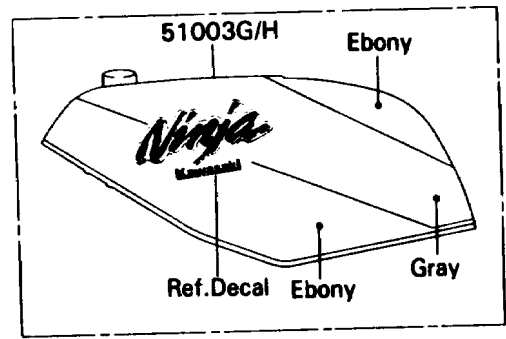

1989 Ninja® ZX™-7 PARTS DIAGRAM

Fuel Tank

F2410

1989 Ninja® ZX™-7 PARTS LIST

Fuel Tank

ITEM NAME	PART NUMBER	QUANTITY
COVER,TANK CAP (Ref # 14024)	14025-1913	1
BRACKET-TANK,FR (Ref # 32052)	32052-1280	1
BRACKET-TANK,RR (Ref # 32052A)	32052-1309	1
PAD,FUEL TANK (Ref # 39156)	39156-1143	1
BRACKET-TAP (Ref # 49105)	49105-1053	1
TANK-COMP-FUEL,GREEN/BLUE/WHIT (Ref # 51003E)	51003-5059-DZ	1
TANK-COMP-FUEL,GREEN/BLUE/WHIT (Ref # 51003F)	51003-5060-DZ	1
TANK-COMP-FUEL,EBONY/GRAY (Ref # 51003G)	51003-5061-T4	1
TANK-COMP-FUEL,EBONY/GRAY (Ref # 51003H)	51003-5062-T4	1
TAP-ASSY,FUEL (Ref # 51023)	51023-1163	1
CAP-TANK,FUEL (Ref # 51049)	51049-1091	1
WASHER,7X28X1.6 (Ref # 92022)	92022-1282	2
COLLAR,L=13.1 (Ref # 92027)	92027-251	2
CLAMP,TUBE (Ref # 92037)	92037-010	1
CLAMP,TUBE (Ref # 92037A)	92037-1972	4
DAMPER (Ref # 92075)	92075-112	2
DAMPER (Ref # 92075A)	92075-1736	2
SEAL,FUEL TANK CAP (Ref # 92093)	92093-1030	1
COLLAR,6.5X12X16.5 (Ref # 92143)	92143-1299	2
DAMPER (Ref # 92160)	92160-1128	2
TUBE,"ON" (Ref # 92190)	92059-1995	1
TUBE,"RES" (Ref # 92190A)	92059-1996	1
BOLT-SOCKET (Ref # 120)	120S0512	7
BOLT-FLANGED,6X10 (Ref # 130)	130H0610	2
BOLT-FLANGED,6X14 (Ref # 130A)	130H0614	4
BOLT-FLANGED (Ref # 130B)	130H0620	4
BOLT-FLANGED,6X25 (Ref # 130C)	130H0625	2
BOLT-FLANGED,6X30,BLACK (Ref # 130D)	130J0630	1
SCREW-PAN-CROS (Ref # 220)	220C0508	1

1989 Ninja® ZX™-7 PARTS LIST

Fuel Tank

ITEM NAME	PART NUMBER	QUANTITY
TUBE-RUBBER,7X10X800 (Ref # 702)	702A07800	1